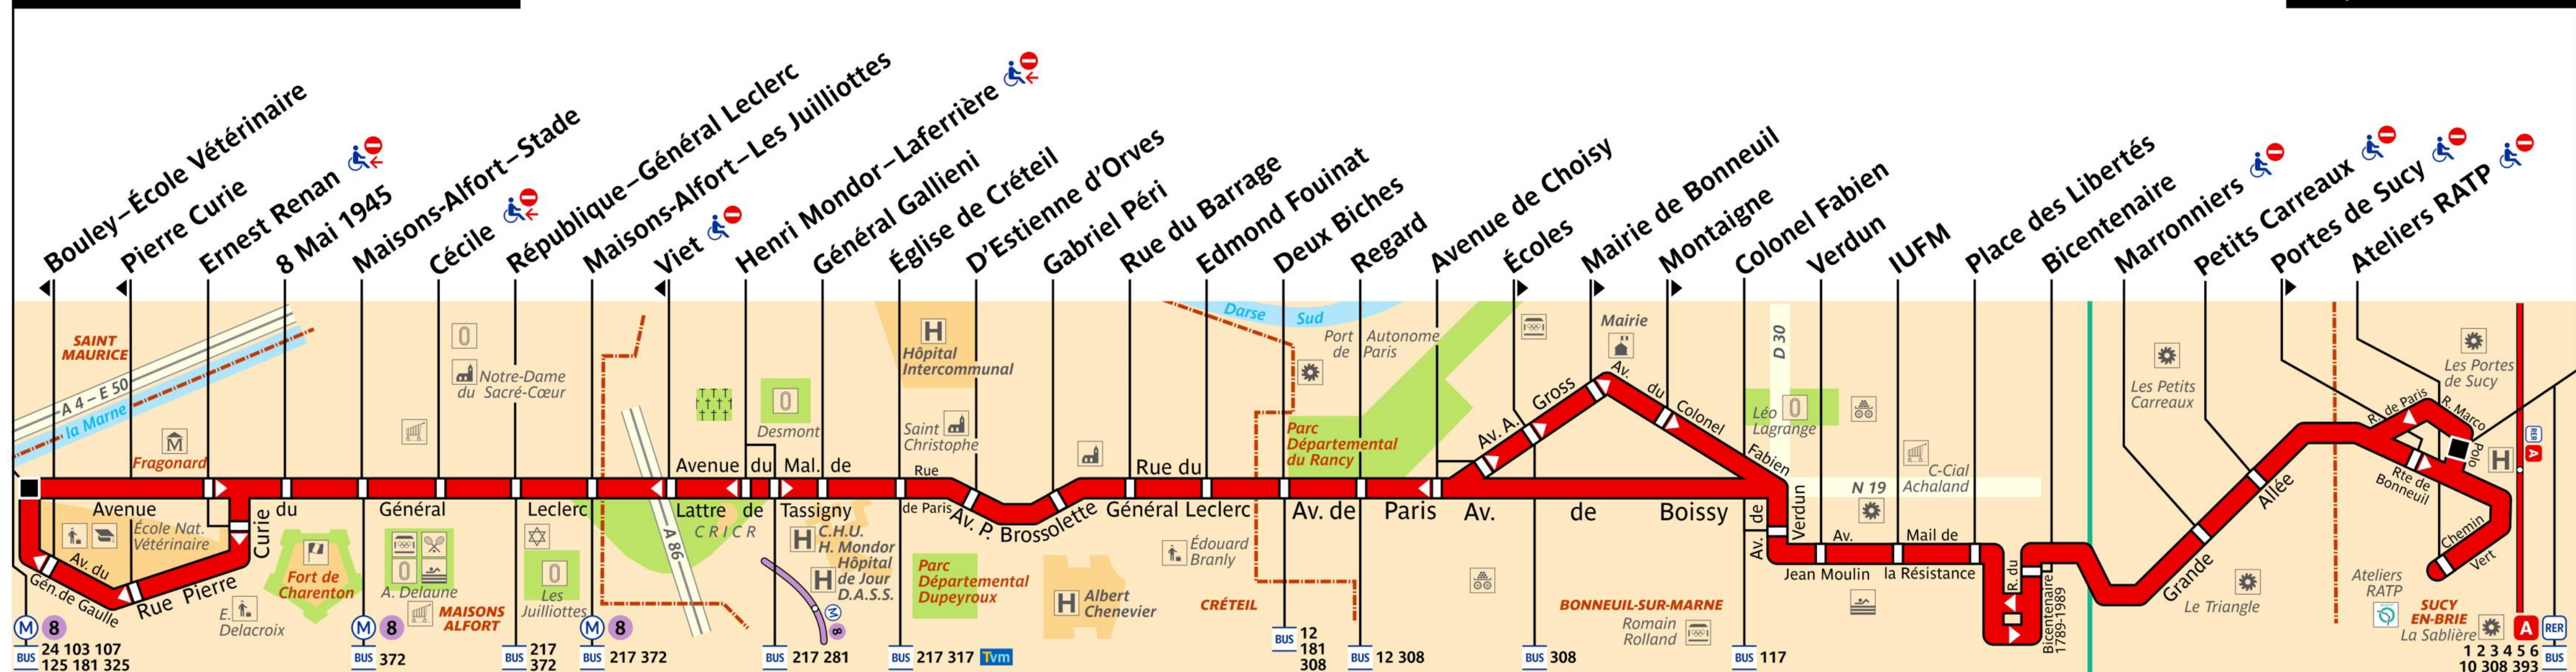

# RATP Paris bus 104 map

Ecole Veterinaire de Maisons-Alfort to Sucy Bonneuil RER bus route map with stops and transport connections

Via - EUtouring.com  
Reproduced with Permission

helping you discover more of Paris

**BUS** 104

Paris Public Transport

Paris Transport Systems

Related transport maps

- Paris Metro Maps
- RER train lines
- Paris buses
- Tramway lines
- CDG Airport shuttle services
- Orly Airport shuttle services

École Vétérinaire de Maisons-Alfort

Sucy-Bonneuil RER

ZONE TARIFAIRE 3

ZONE TARIFAIRE 4