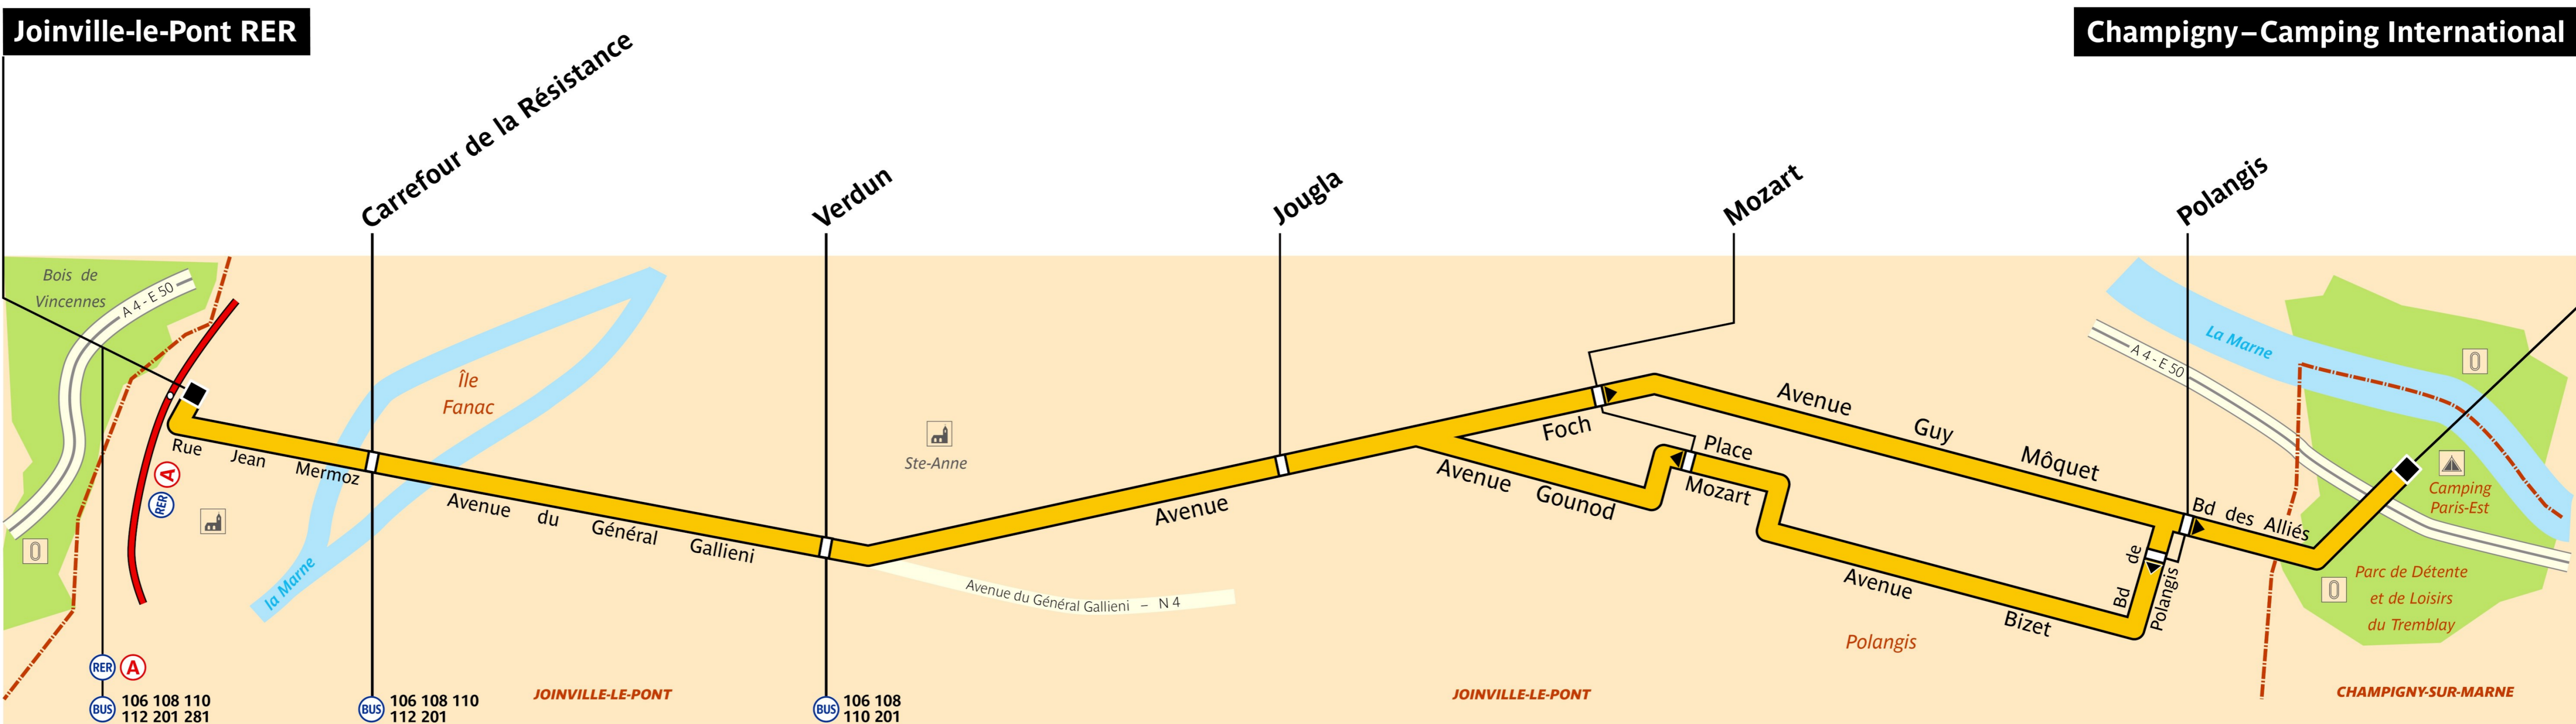

RATP Paris bus 101 map

From Joinville-le-Pont RER to Champigny Camping International bus route map with stops and transport connections

Via - EUtouring.com
Reproduced with Permission
helping you discover more of Paris

EUtouring.com

Discovering more of Paris France

Joinville-le-Pont RER

Champigny-Camping International

ZONE TARIFAIRE 3