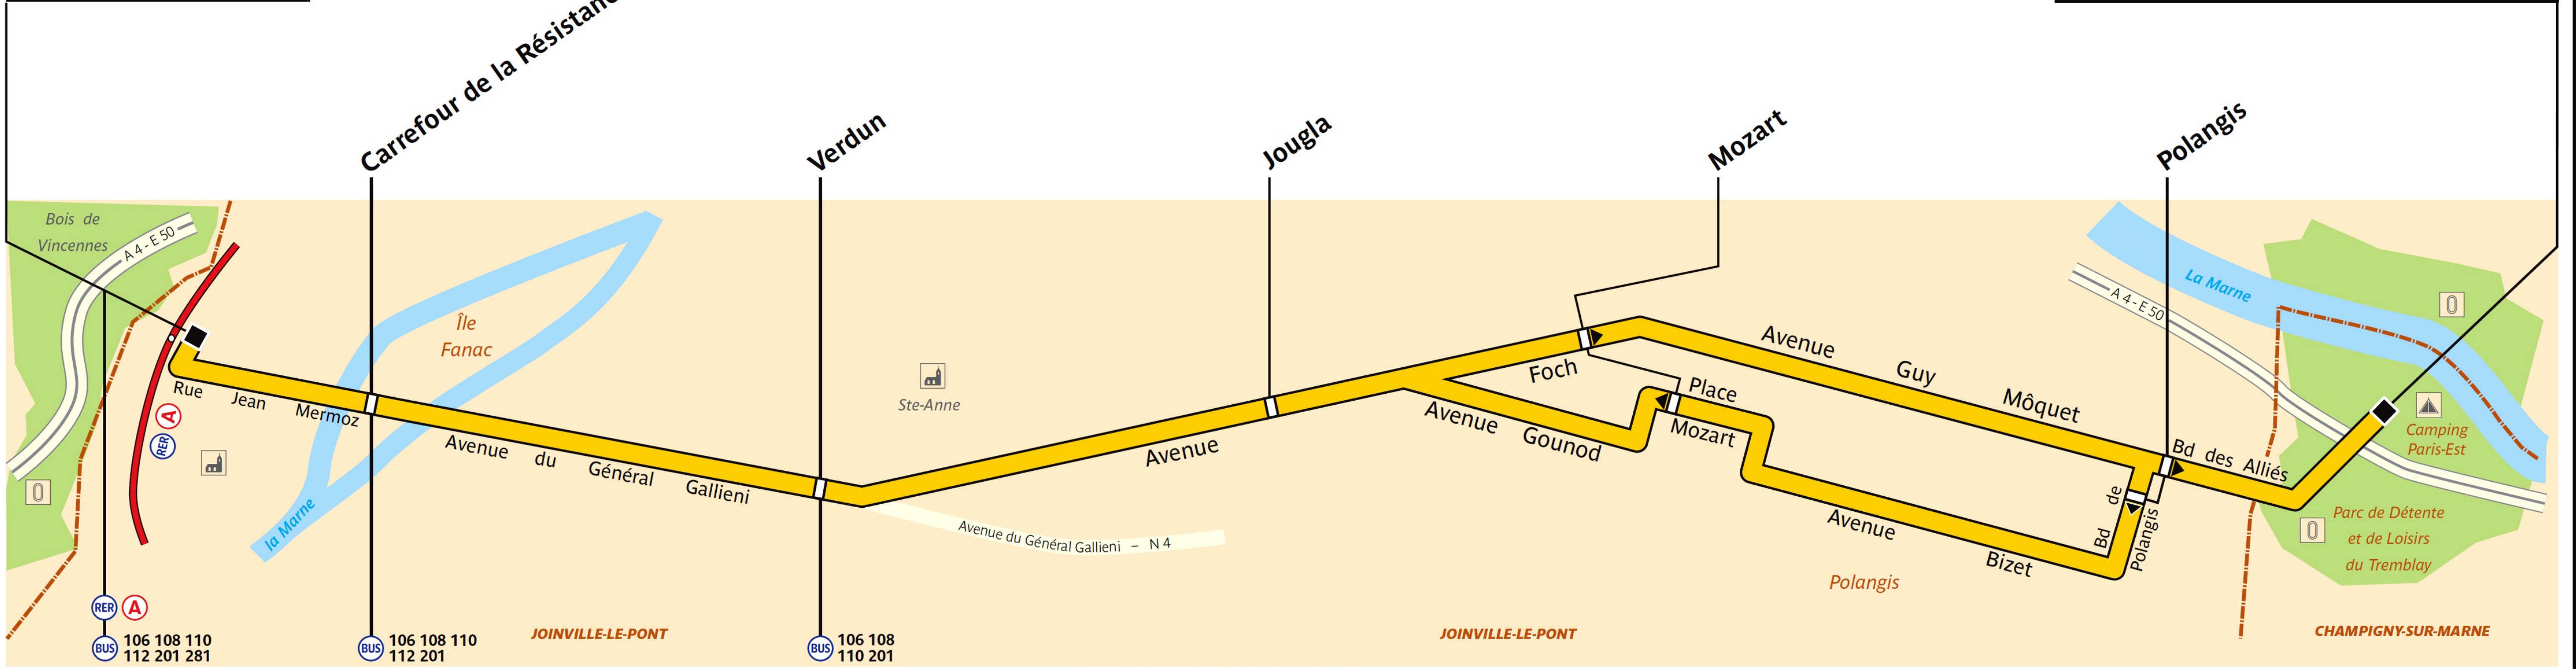

101

ratp.fr applis RATP 32 46 RATP Service clientèle TSA 81250 75564 Paris Cedex 12

RATP Paris Bus 101

Via - EUtouring.com
Reproduced with Permission

Joinville-le-Pont RER

Champigny – Camping International

ZONE TARIFAIRE 3