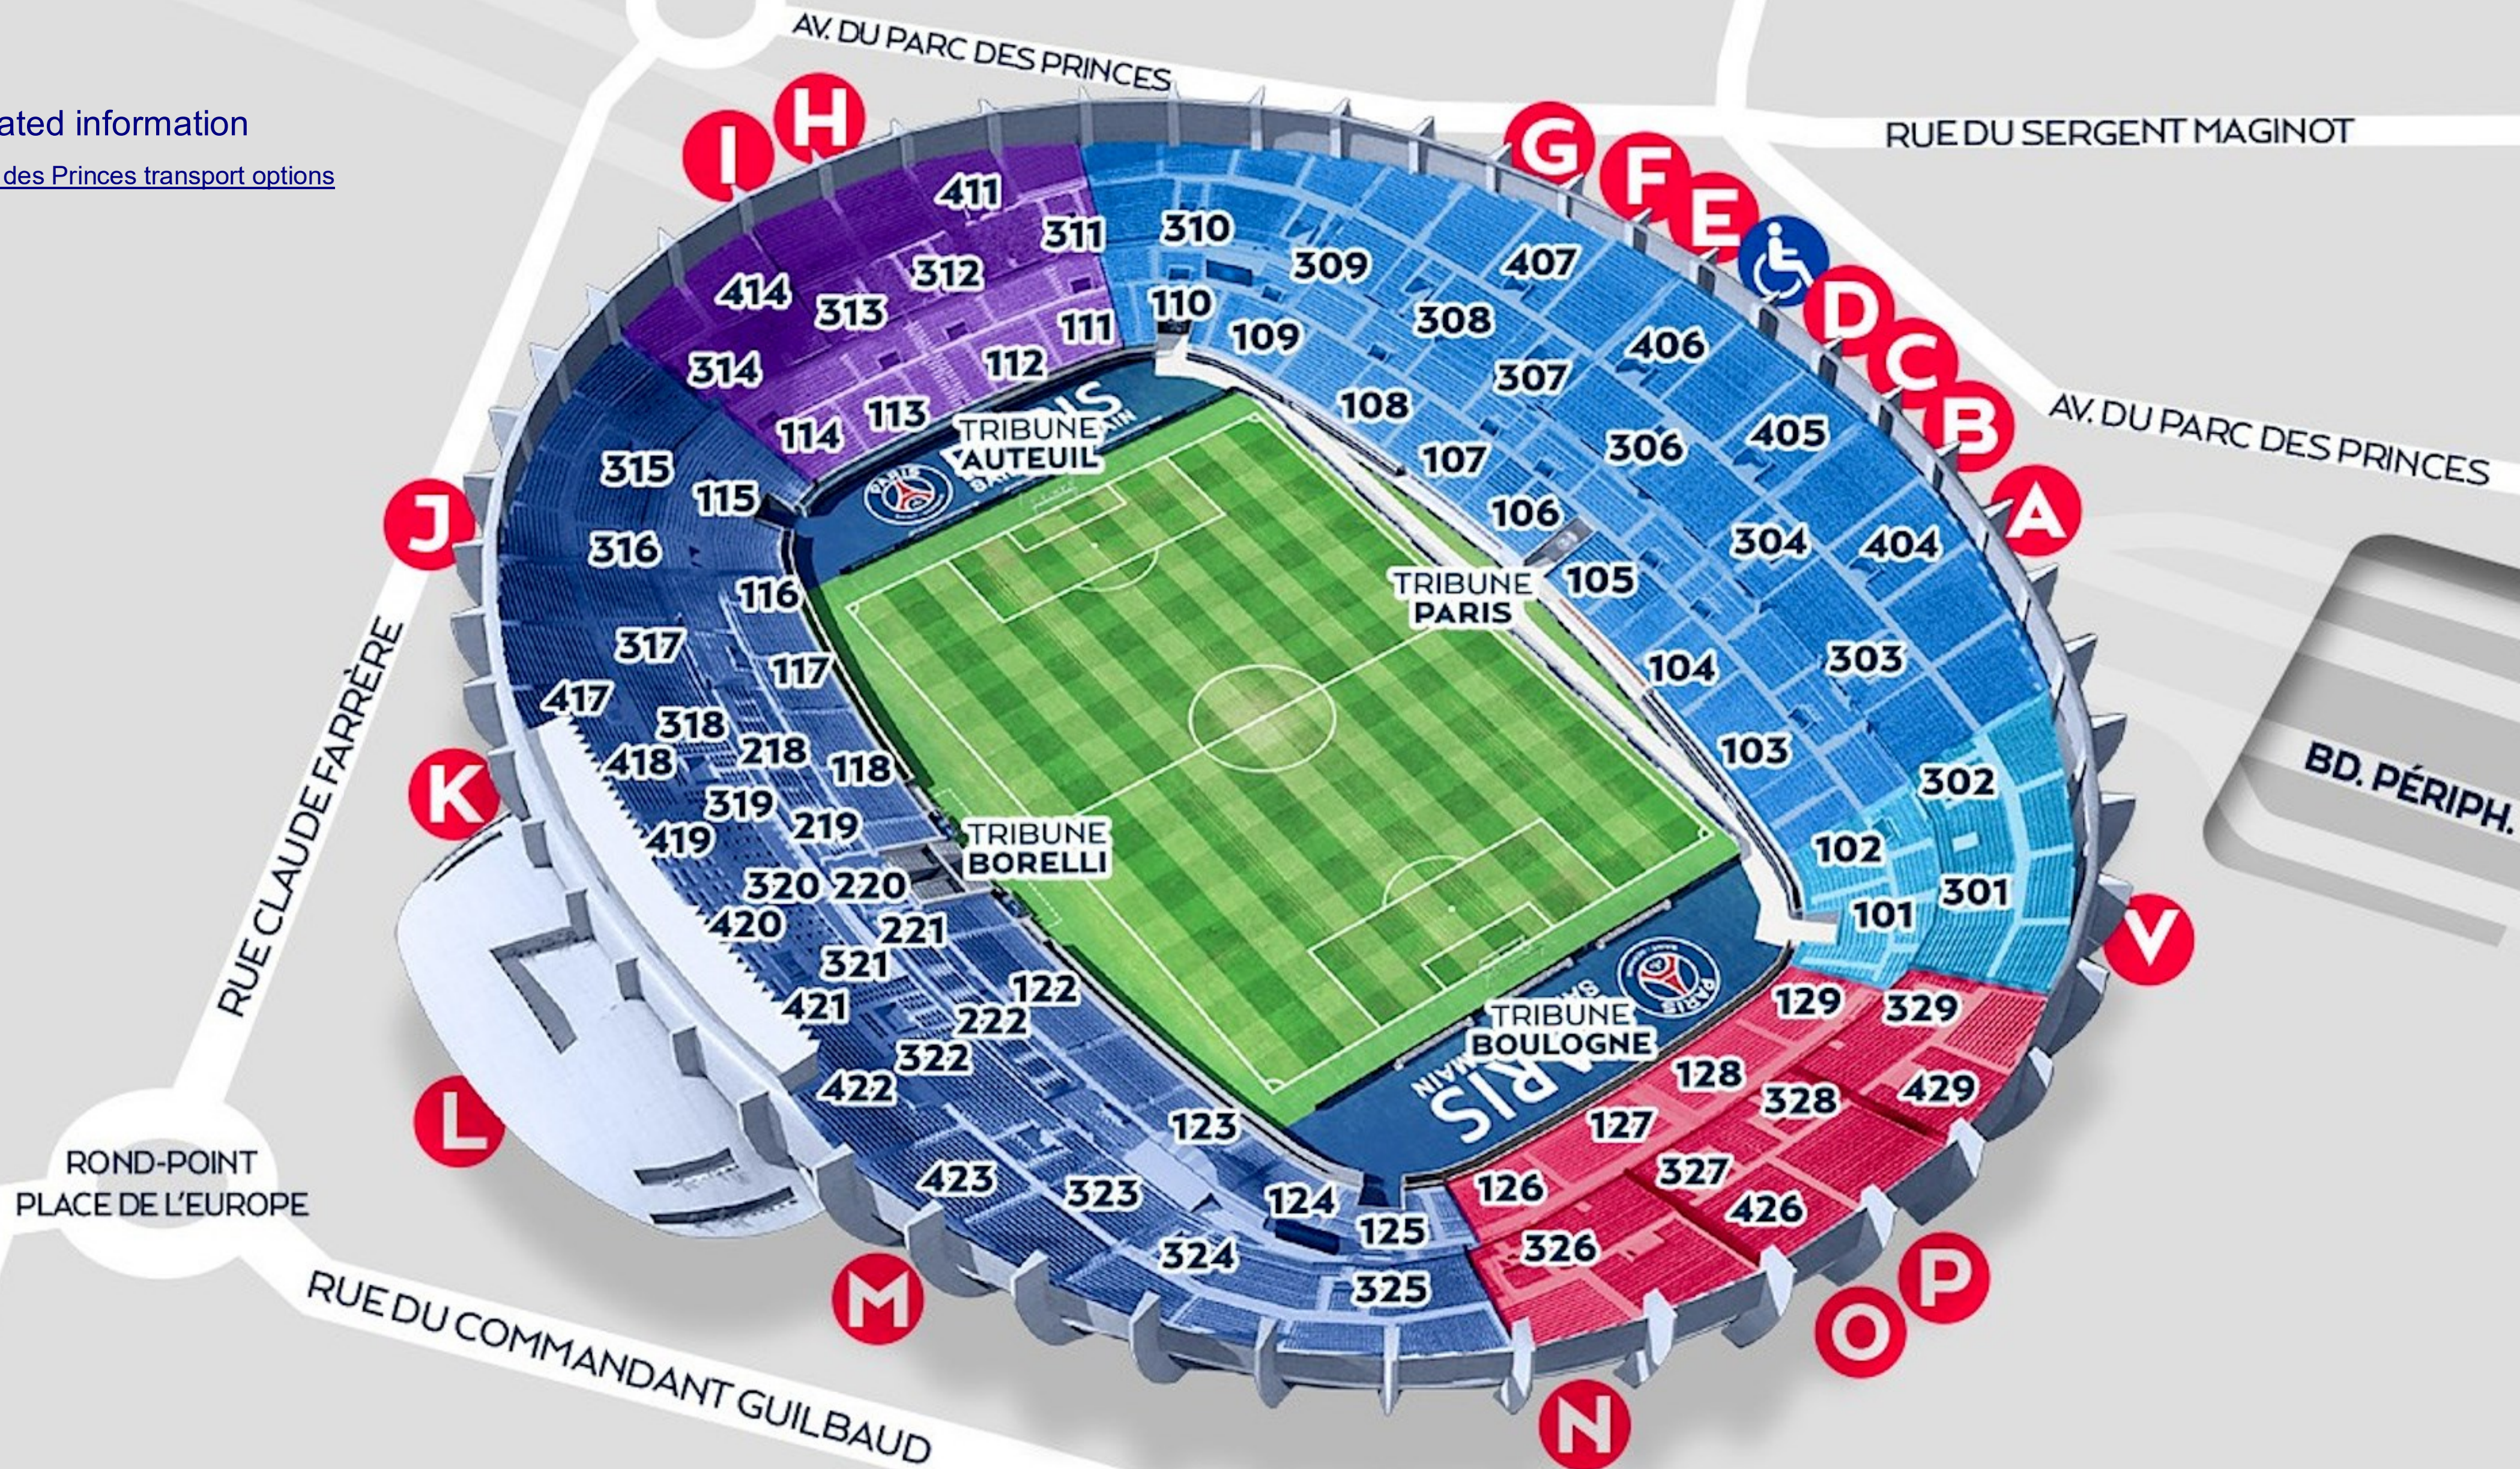

Parc des Princes stadium plan

Paris Parc des Princes football stadium plans of seating areas and numbers plus entrance gates and disabled access points.

Related information

[Parc des Princes transport options](#)

Paris tourist information

www.eutouring.com

Related Paris transport maps

- [Paris Metro Maps](#)
- [Orly Airports shuttle services](#)
- [CDG Airport shuttle services](#)
- [RER train lines](#)
- [Paris tramway lines](#)
- [Paris buses](#)