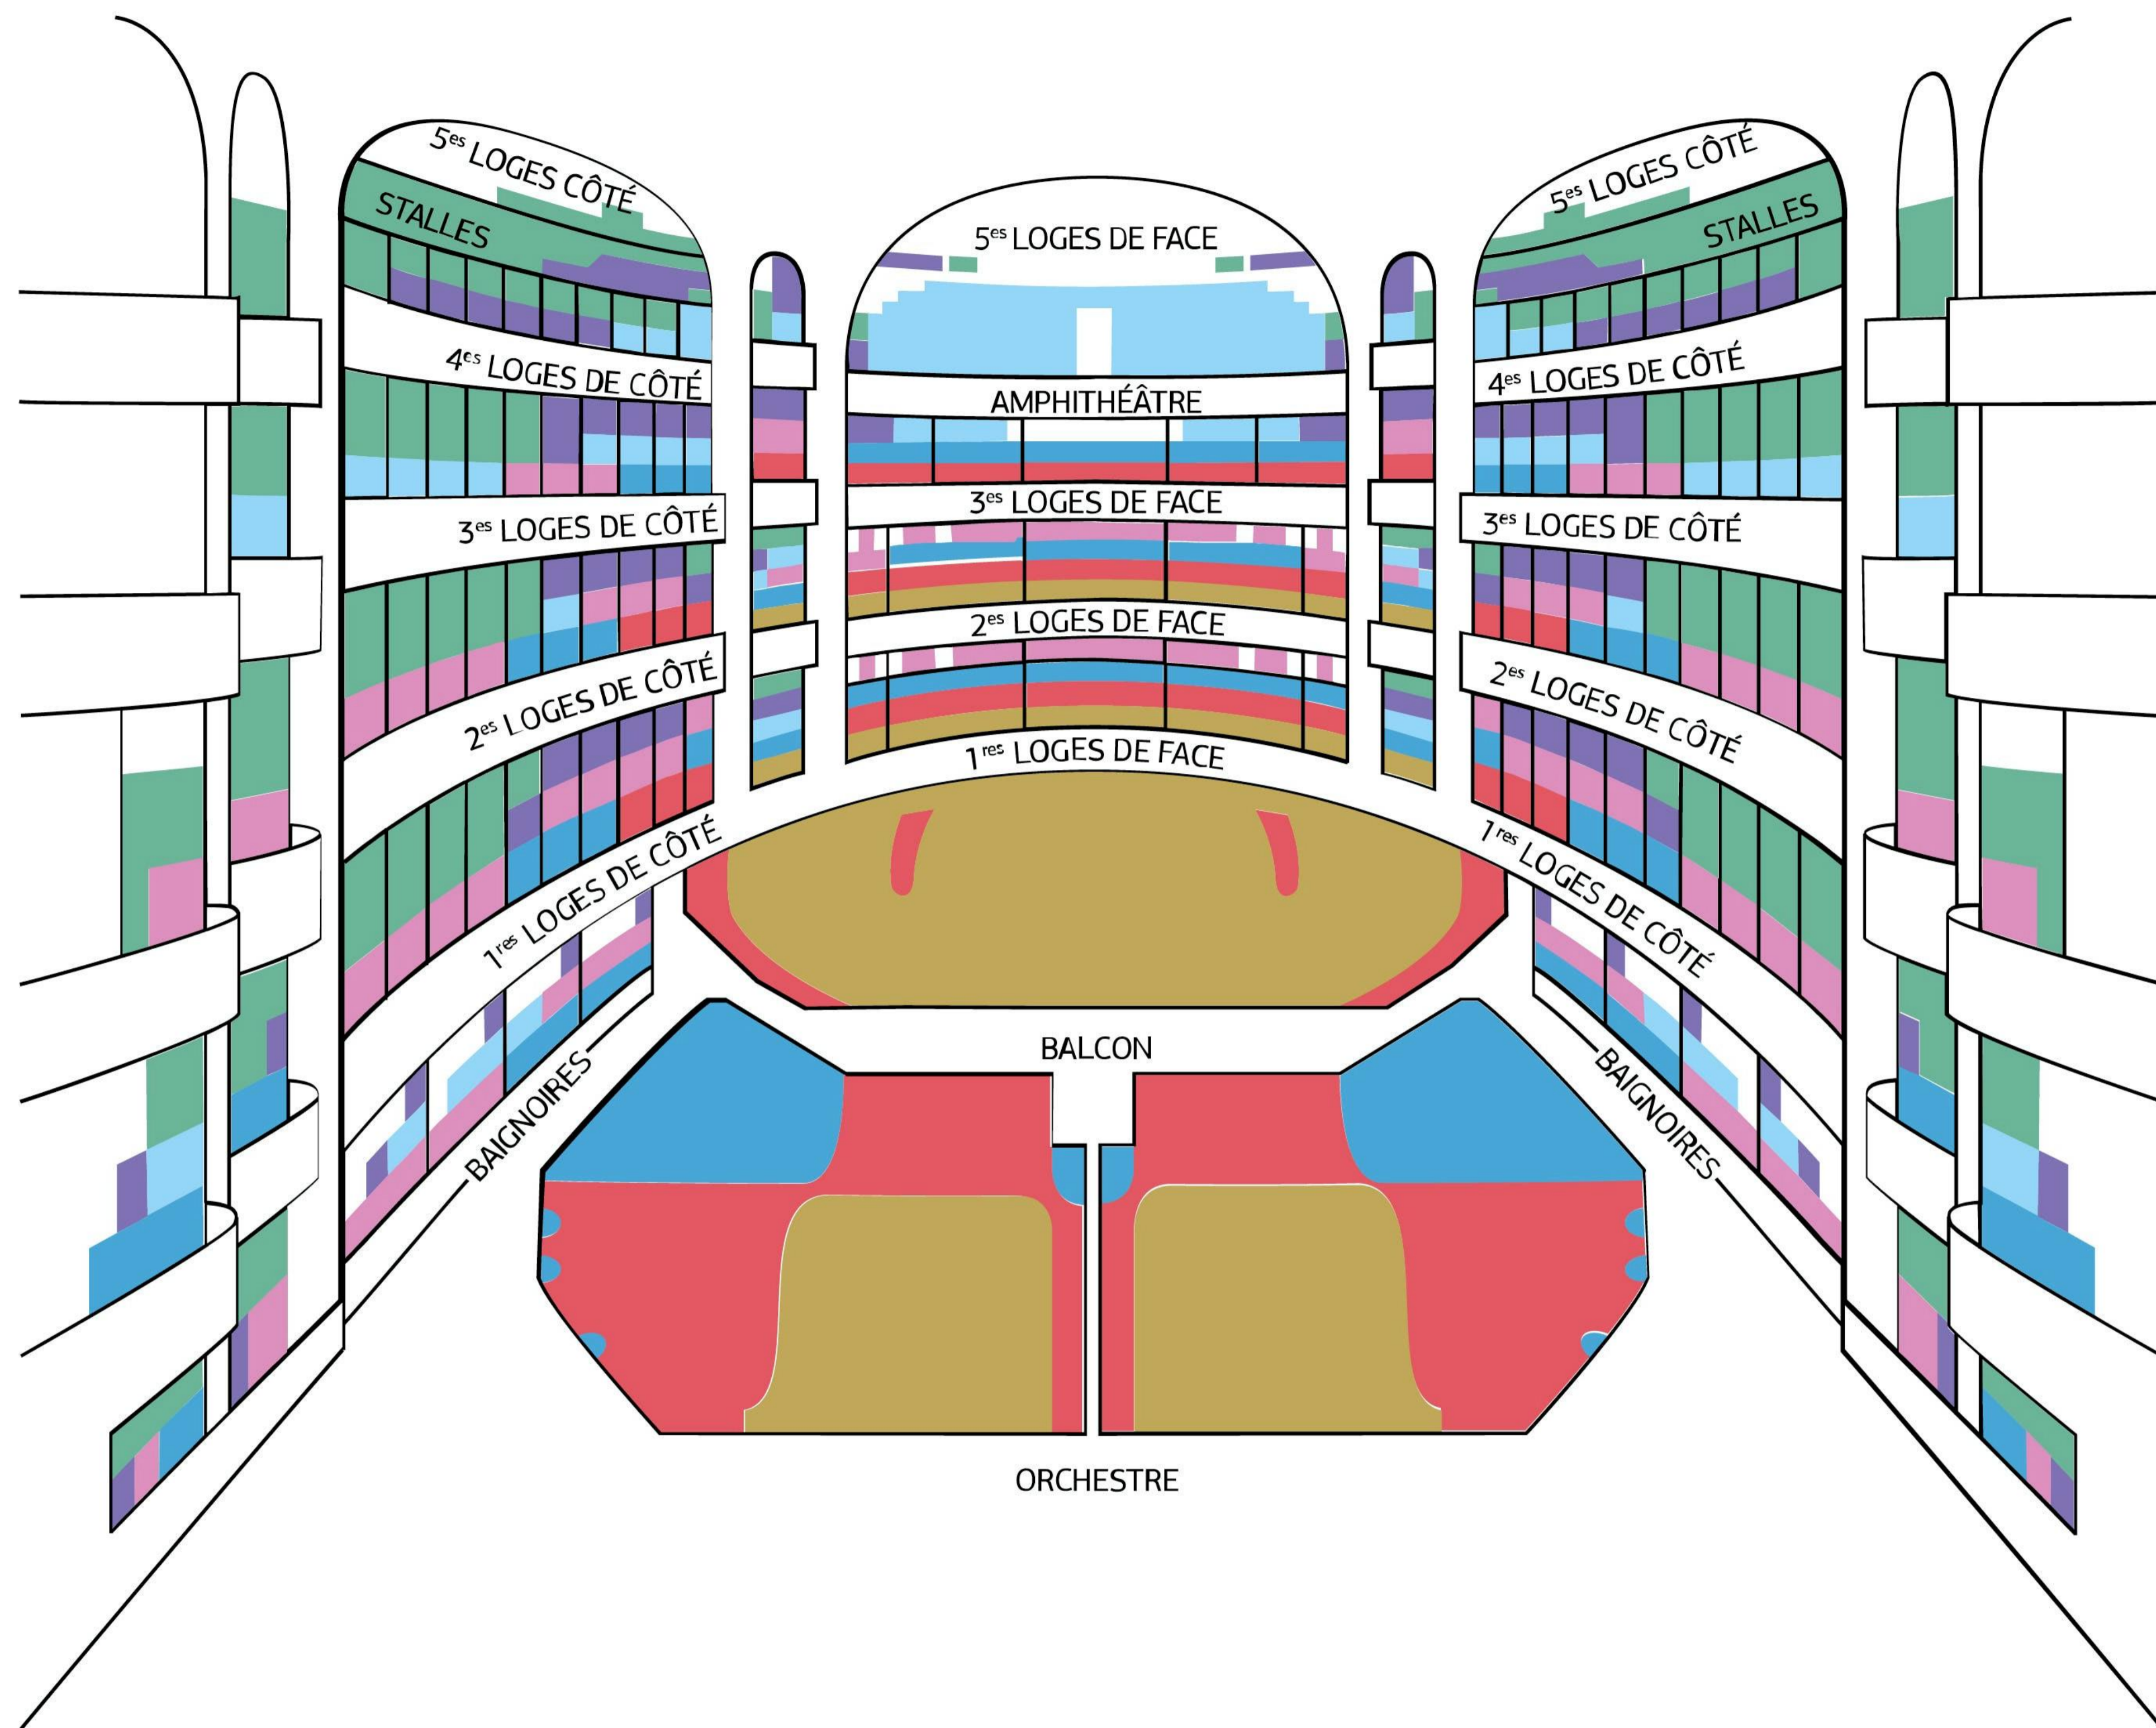

Palais Garnier Opera House seating plan

Colour coded seating plan of the 6 different categories available inside Palais Garnier opera house in Paris France

- Optima
- Cat.1
- Cat.2
- Cat.3
- Cat.4
- Cat.5
- Cat.6

Related information

- [Palais Garnier Opera House article](#)
- [L'Opera Restaurant](#)
- [Bibliothèque-Musée de l'Opera National](#)
- [Palais Garnier transport maps](#)

The Optima Category houses the most premium seats