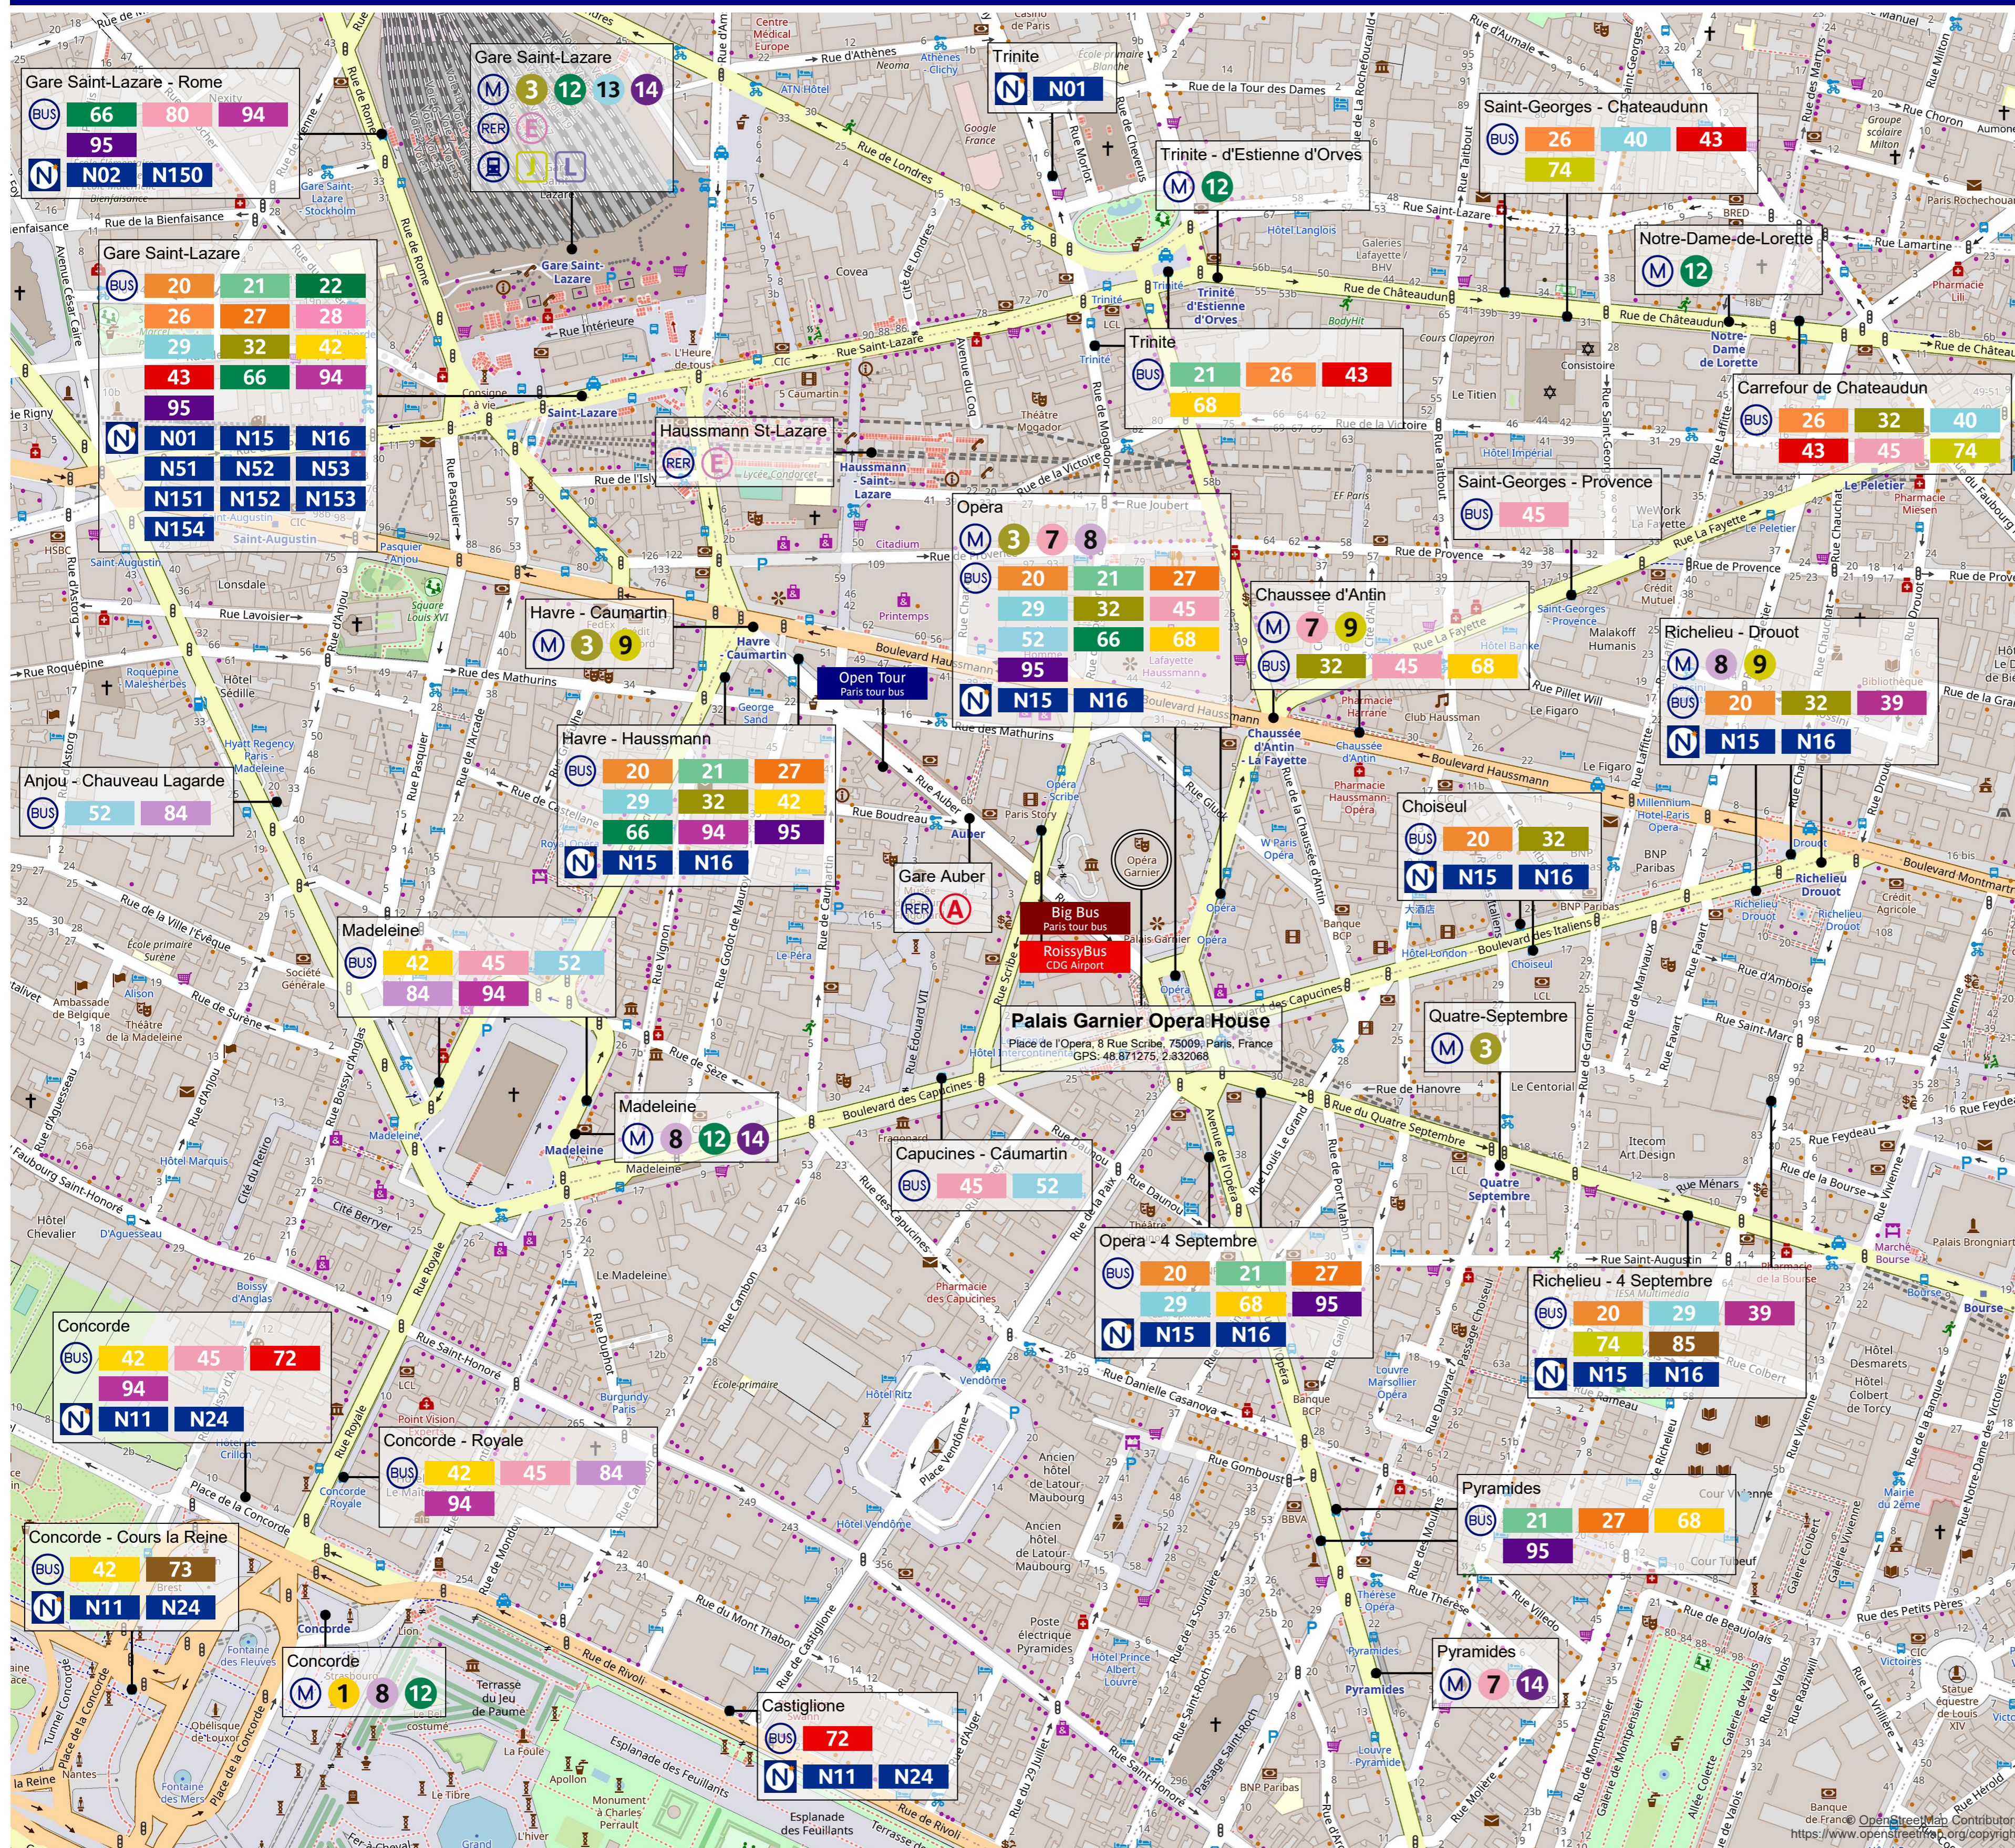

How to get to Palais Garnier Paris

Transport map of metro lines, trains, night and day buses plus shuttle services for the Palais Garnier Opera House in Paris France

Palais Garnier opera public transport options
Including direct button links for the latest detailed maps and timetables on each line showing stops and connections

Paris Metro lines for Palais Garnier

Train lines for Palais Garnier

[Live Train times at Haussmann Saint-Lazare](#)

Buses for Palais Garnier

Daytime buses

20	21	22	26
27	28	29	32
39	40	42	43
45	52	66	68
72	73	74	80
84	85	94	95

Map scale:

Public transport stops range from around 50m to 1200m walking distance from the Palais Garnier

Place de l'Opera transport map showing metro station and daytime bus stops at Palais Garnier opera house

- Paris Metro Maps
- Only Airport shuttle services
- CDG Airport shuttle services
- RER train lines
- Paris tramway lines
- Paris buses