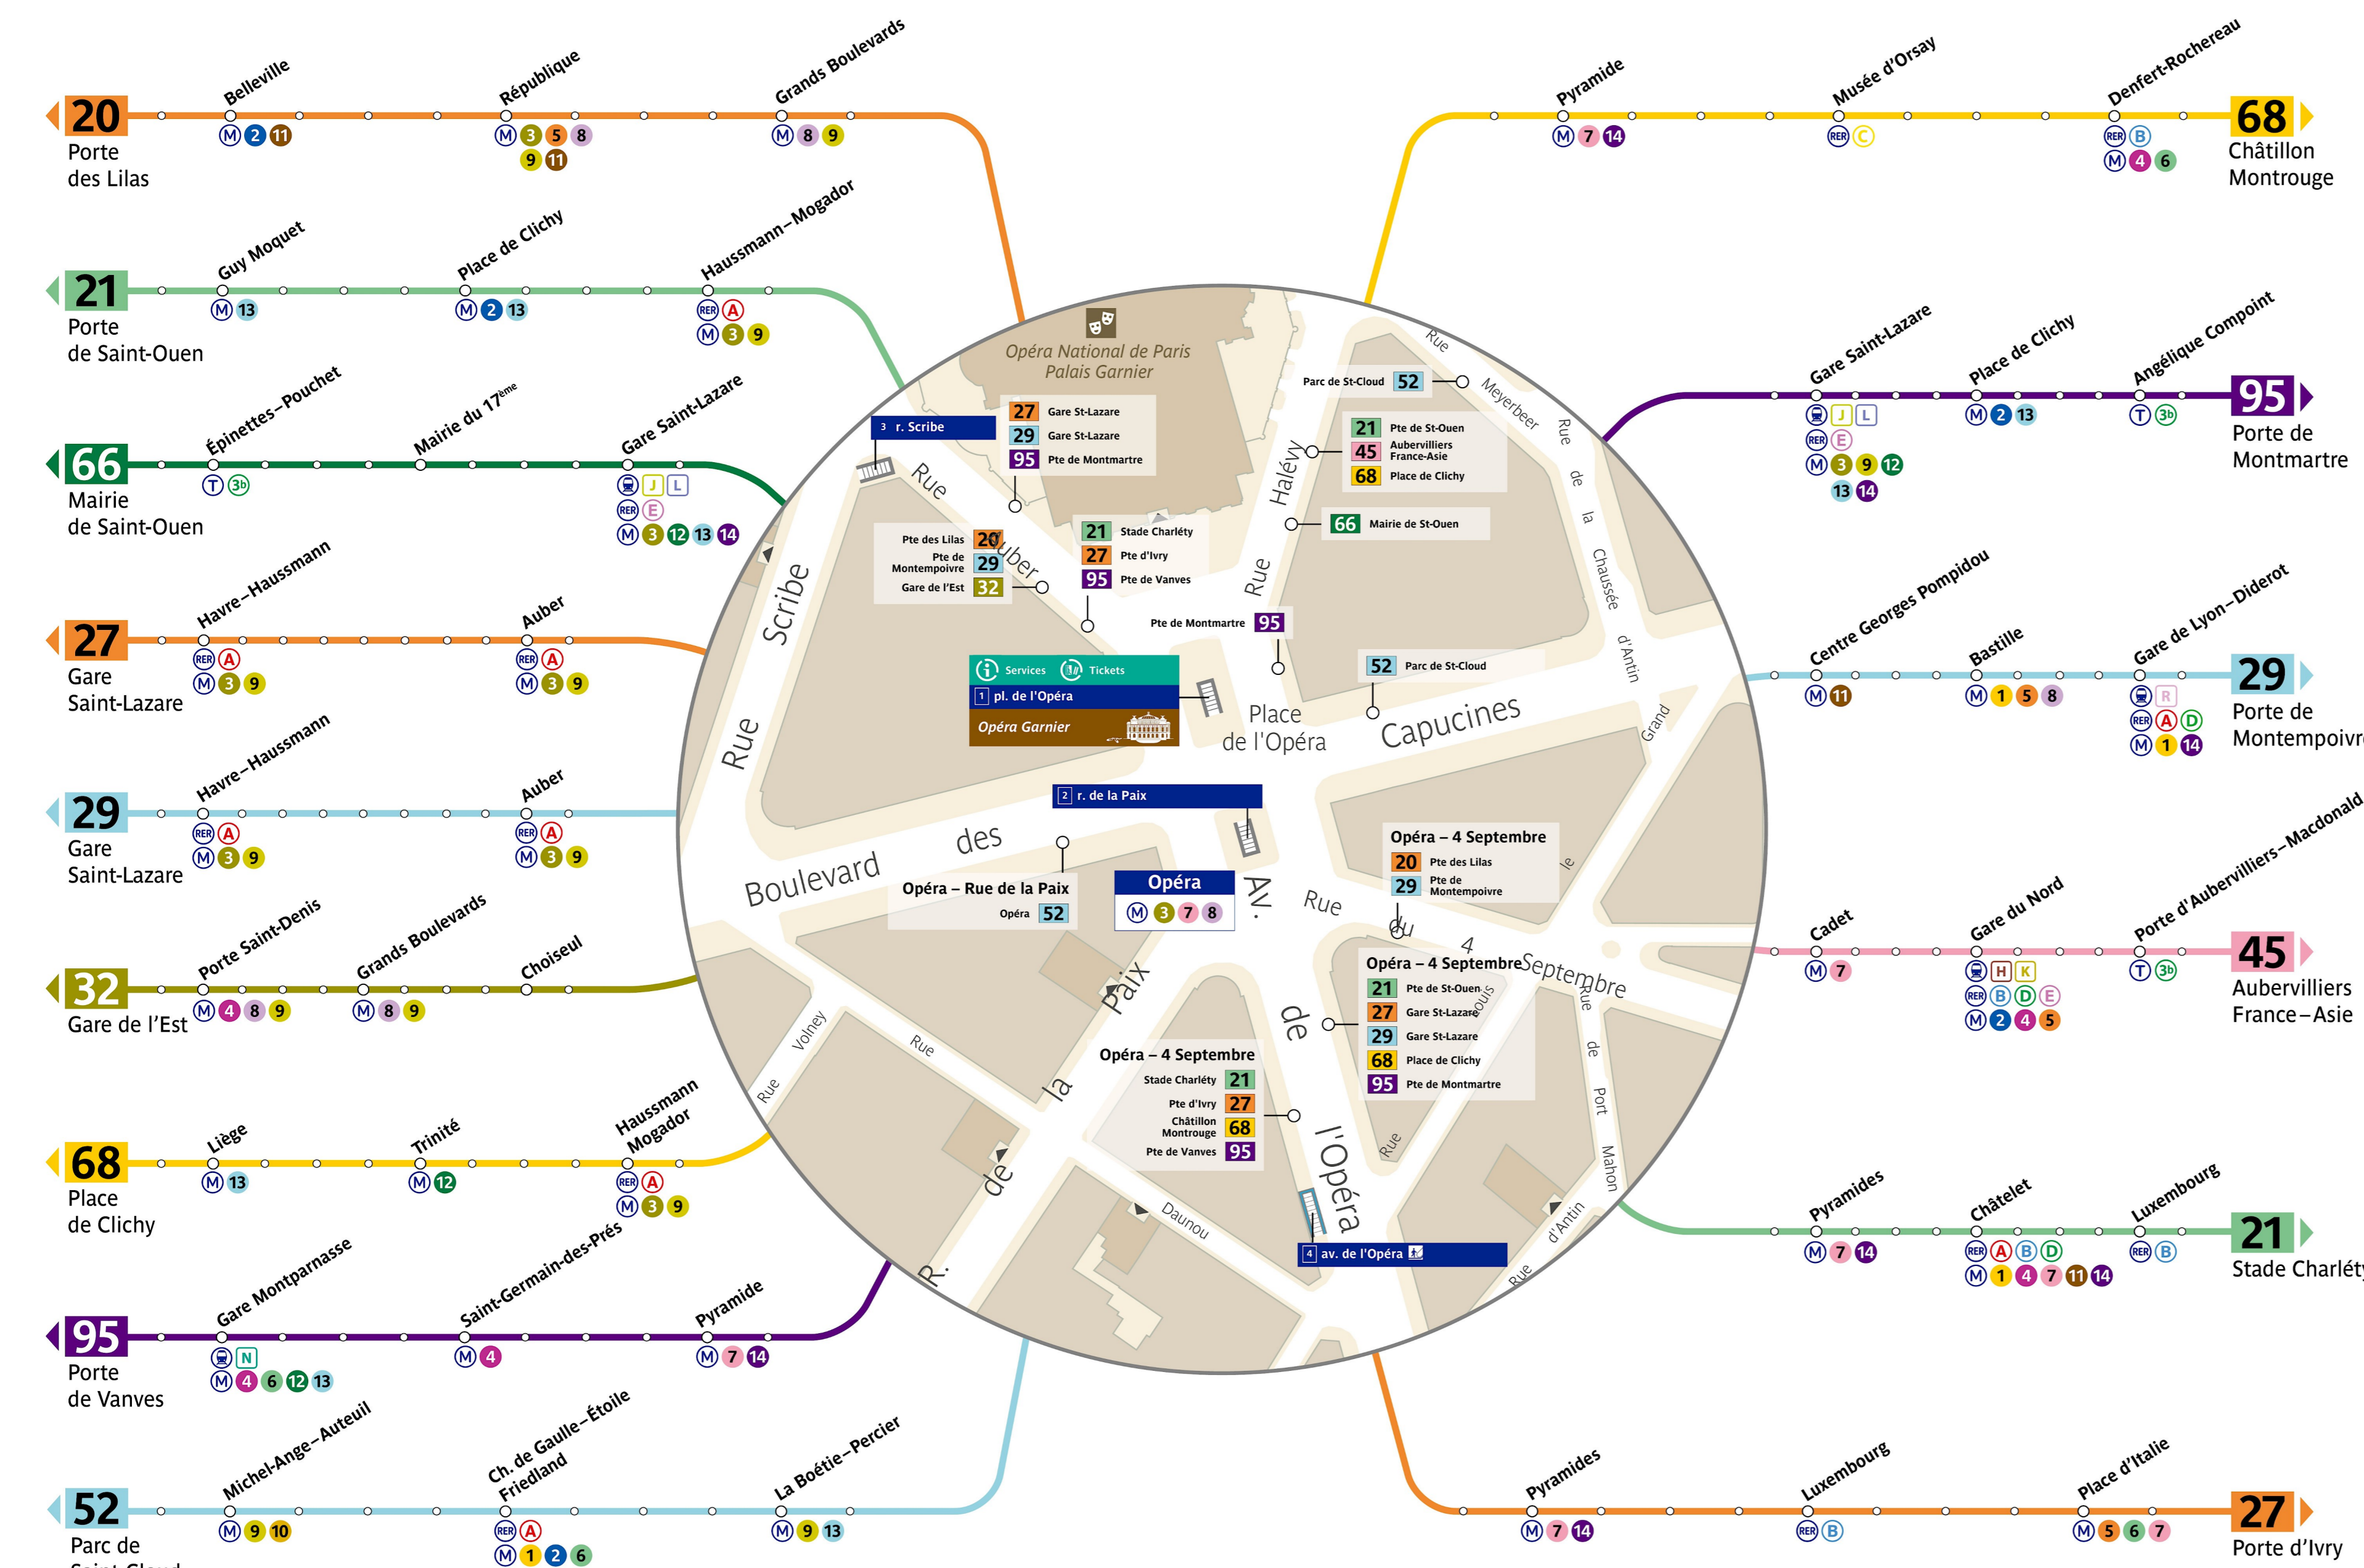

How to get to Palais Garnier Paris

Transport map of metro lines, trains, night and day buses plus shuttle services for the Palais Garnier Opera House in Paris France

Palais Garnier opera public transport options
Including direct button links for the latest detailed maps and timetables on each line showing stops and connections

Paris Metro lines for Palais Garnier

Train lines for Palais Garnier

[Live Train times at Haussmann Saint-Lazare](#)

Buses for Palais Garnier

Daytime buses

20	21	22	26
27	28	29	32
39	40	42	43
45	52	66	68
72	73	74	80
84	85	94	95

Map scale:

Public transport stops range from around 50m to 1200m walking distance from the Palais Garnier

Place de l'Opera transport map showing metro station and daytime bus stops at Palais Garnier opera house

- Paris Metro Maps
- Only Airport shuttle services
- CDG Airport shuttle services
- RER train lines
- Paris tramway lines
- Paris buses