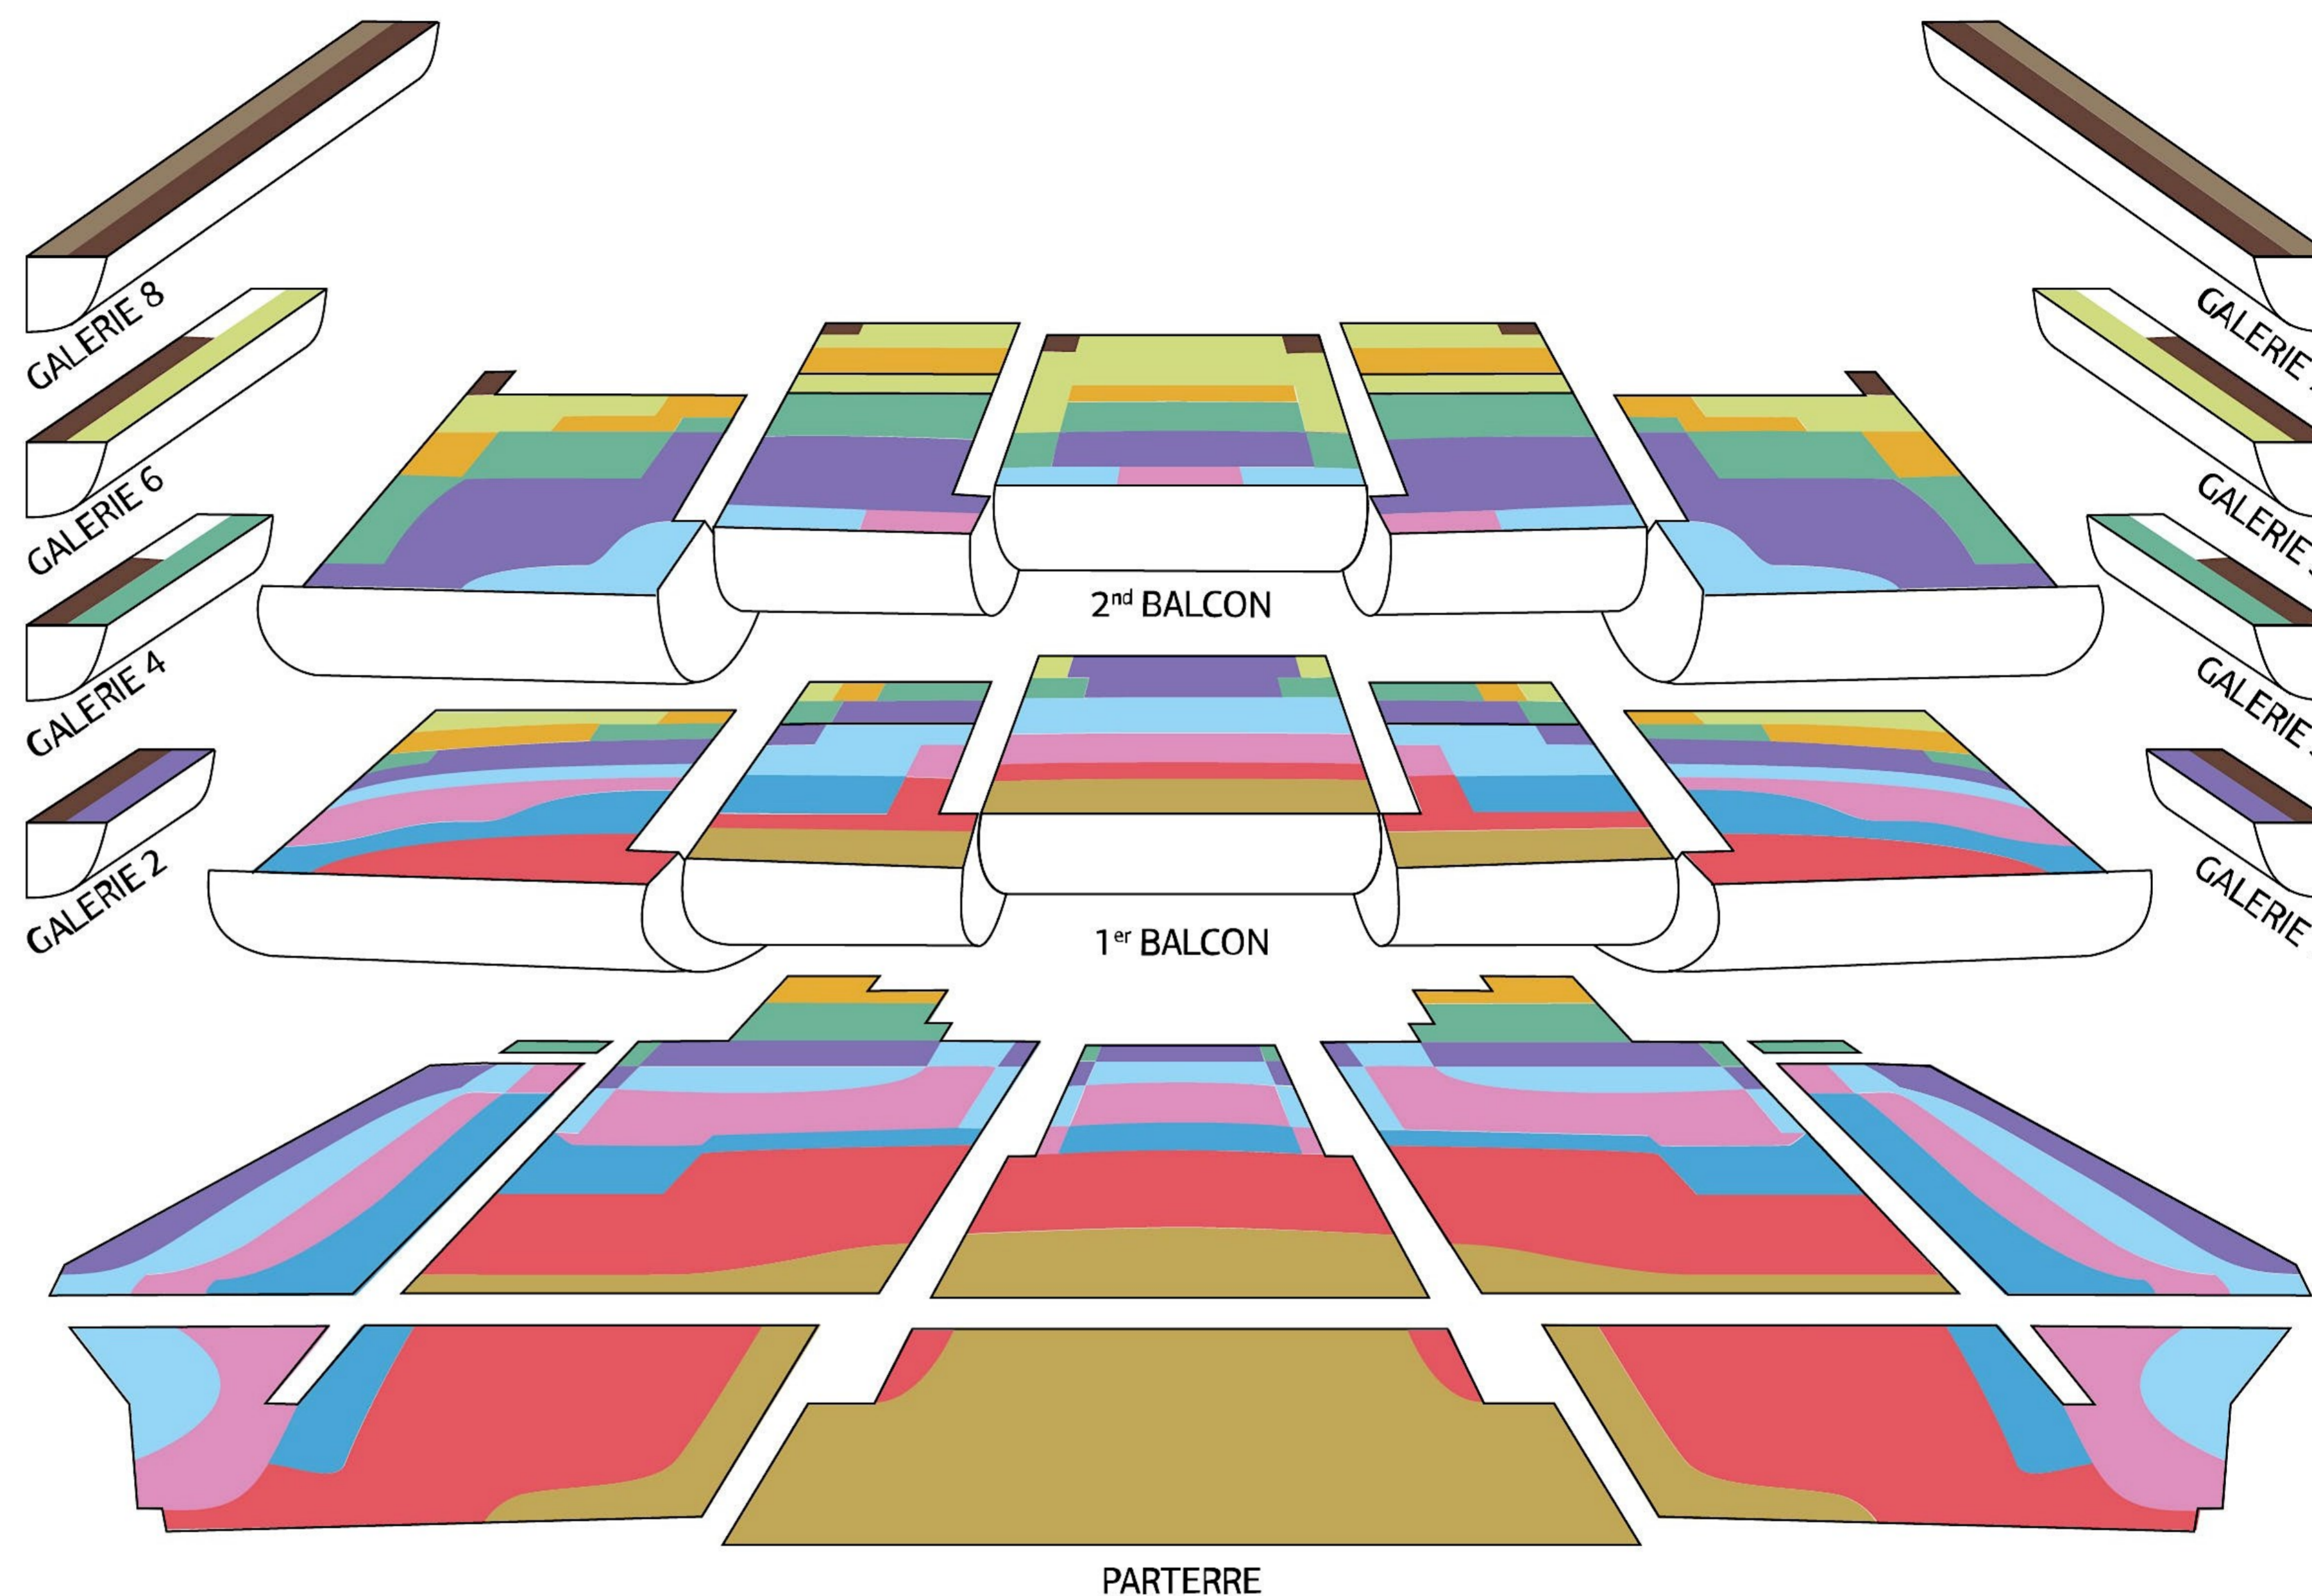

Opera Bastille seating plan

Colour coded seating plan of the 11 different categories available inside Opera Bastille in Paris France

● Optima
● Cat.1
● Cat.2
● Cat.3
● Cat.4
● Cat.5
● Cat.6
● Cat.7
● Cat.8
● Cat.9
● Cat.10

The Optima Category houses the most premium seats leading to Category 10 that offers the most economical seats. The gallery arrangement may vary based on the show; however, the category hierarchy in the legend will remain the same.