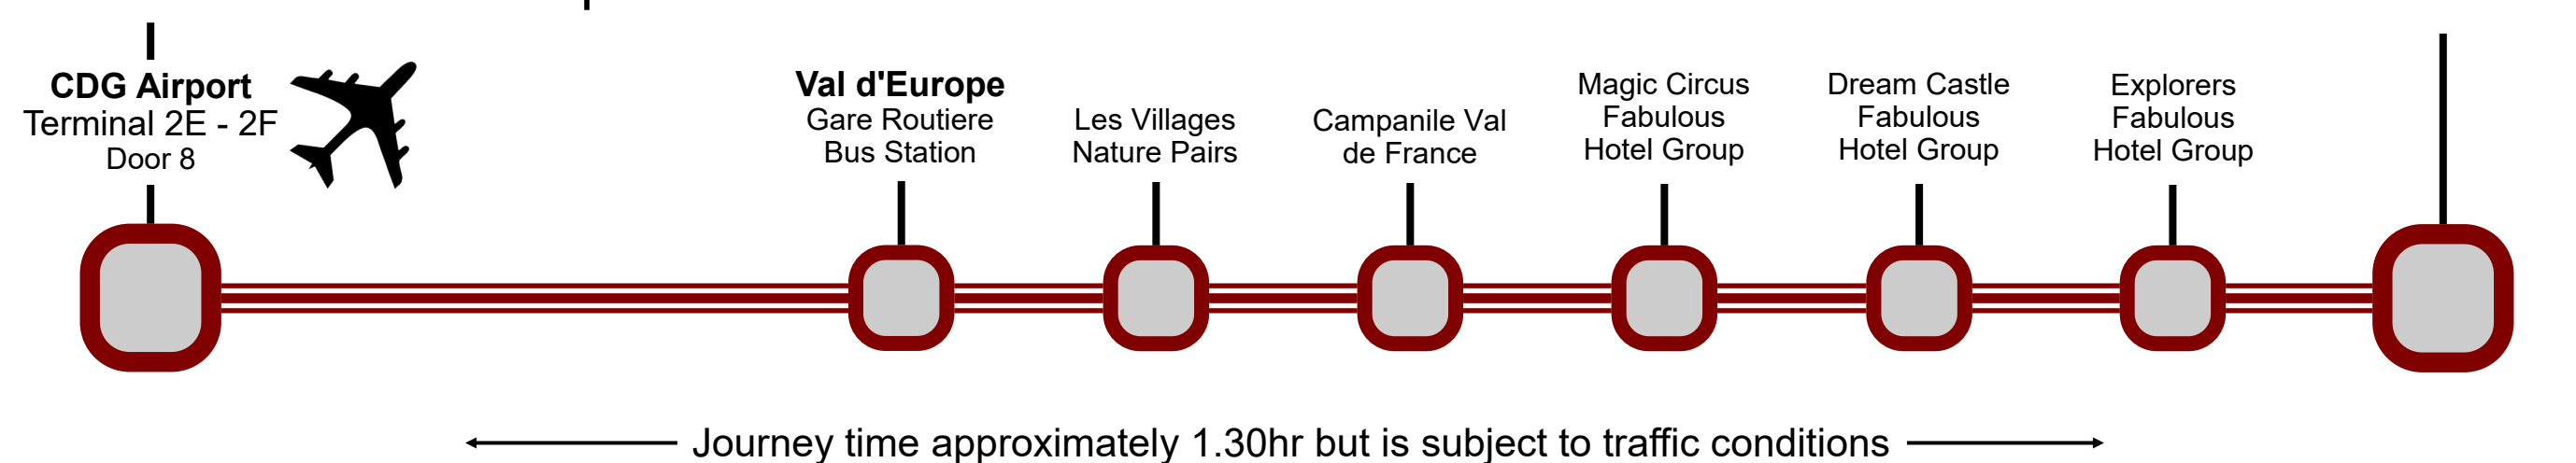

Magical Shuttle Selected Bus

Charles de Gaulle airport to Disneyland Paris

- Hotel shuttle bus map with stops
- Hotel shuttle bus timetables
- Hotel shuttle bus ticket costs

Disneyland Paris

Magical Shuttle Selected

Via - EUtouring.com

Magical Shuttle Selected bus map and stops

Dedicated hotel shuttle bus service that runs between Charles de Gaulle airport and Disneyland Paris

Charles de Gaulle Airport

Magical Shuttle Selected bus timetables

Direction Disneyland Paris

Shuttle bus service 7 days a week with a journey time approximately 1.30hr
journey time and timetables are given for reference only and subject to traffic conditions

Magical Shuttle Selected bus departure times from Charles de Gaulle airport terminal 2E/2F