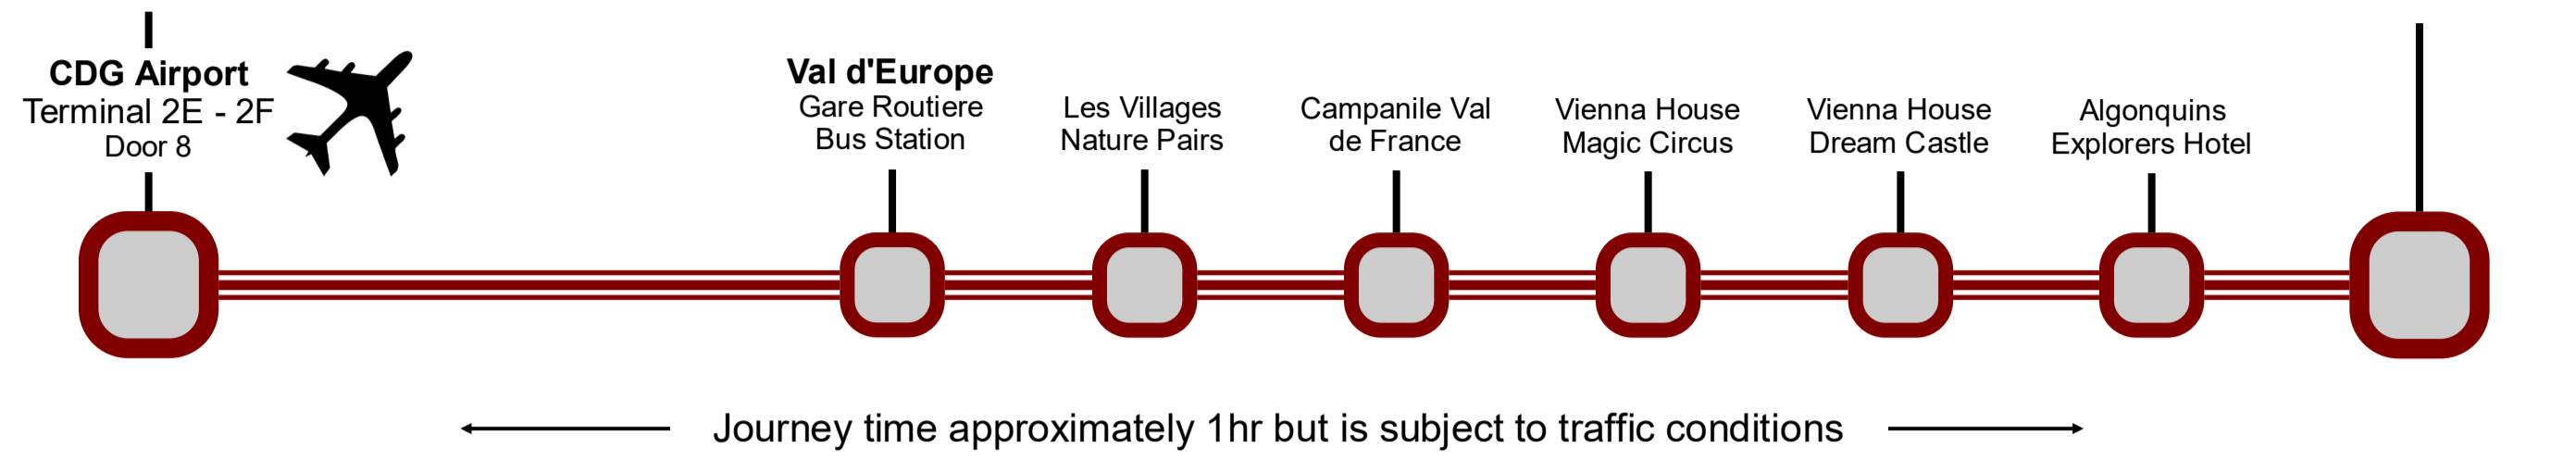

Magical Shuttle Selected Bus

Charles de Gaulle airport to Disneyland Paris

- Hotel shuttle bus map with stops
- Hotel shuttle bus timetables
- Hotel shuttle bus ticket costs

Disneyland Paris

Magical Shuttle Selected

Via - Eutouring.com

Magical Shuttle Selected bus map and stops

Dedicated hotel shuttle bus service that runs between Charles de Gaulle airport and Disneyland Paris

Charles de Gaulle Airport

Magical Shuttle Selected bus timetables

Direction Disneyland Paris

Shuttle bus service 7 days a week with a journey time approximately 1hr
journey time and timetables are given for reference only and subject to traffic conditions

Magical Shuttle Selected bus departure times from Charles de Gaulle airport terminal 2E/2F