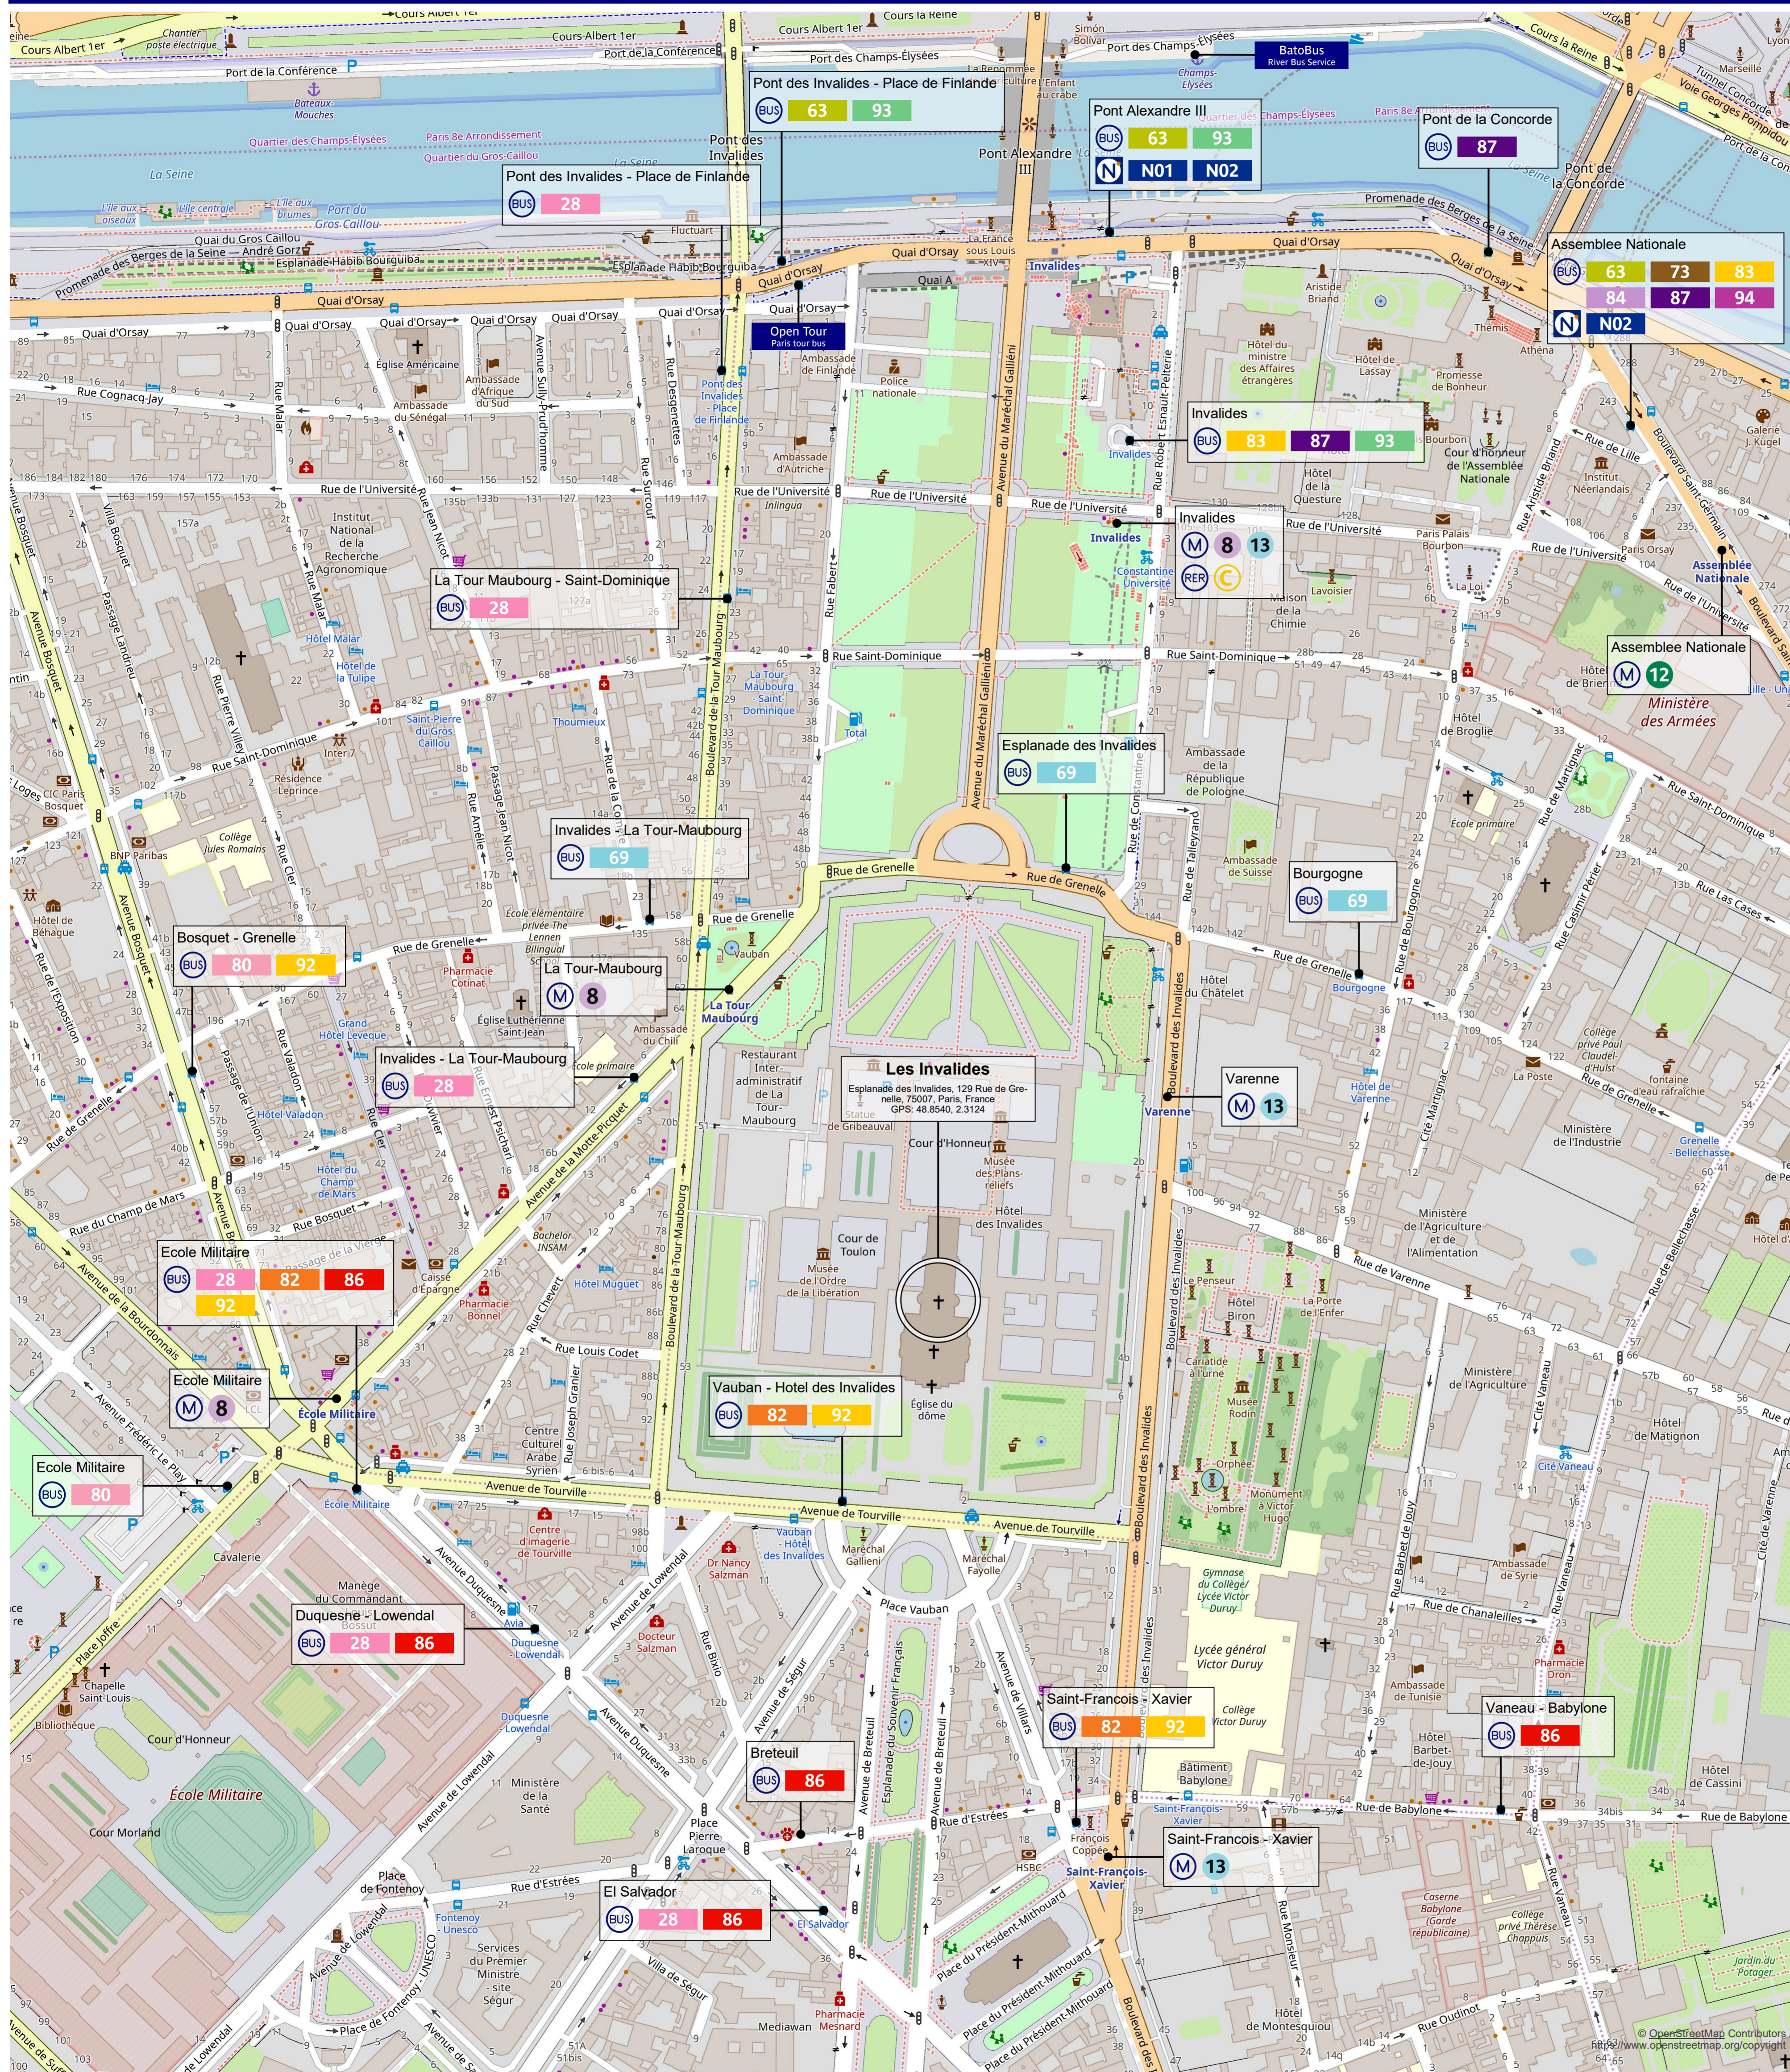

How to get to Les Invalides Paris

Transport map showing metro lines, train lines, night and day buses with stops and connections for Les Invalides in Paris France

Les Invalides public transport options

Including active button links for detailed maps on each line showing stops and connections along with timetables

Paris Metro lines for Les Invalides

Train lines for Les Invalides

Buses for Les Invalides

Daytime buses

Noctilien night buses

Paris sightseeing tour buses

Les Invalides plans, guides and information

- Les Invalides Construction history
- Les Invalides Royal Church
- Les Invalides Dome les Invalides
- Les Invalides North Facade Details
- Les Invalides Napoleon 1st Statue
- Les Invalides Murals of J Parrocel
- Les Invalides The Grand Salon
- Les Invalides Musee Plans Reliefs Access
- Les Invalides Musee Liberation Guide
- Les Invalides De Louvois Skylight

Les Invalides related information

- [Hotel Les Invalides article](#)
- [Hotel Les Invalides history](#)
- [Hotel Les Invalides photos](#)
- [Tomb of Napoleon Bonaparte](#)
- [Musee de l'Armee](#)
- [Musee de l'Ordre de la Liberation](#)
- [Musee des Plans Reliefs](#)

Related Paris transport maps

- Paris Metro Maps
- Orly Airport shuttle services
- CDG Airport shuttle services
- RER train lines
- Paris tramway lines
- Paris buses