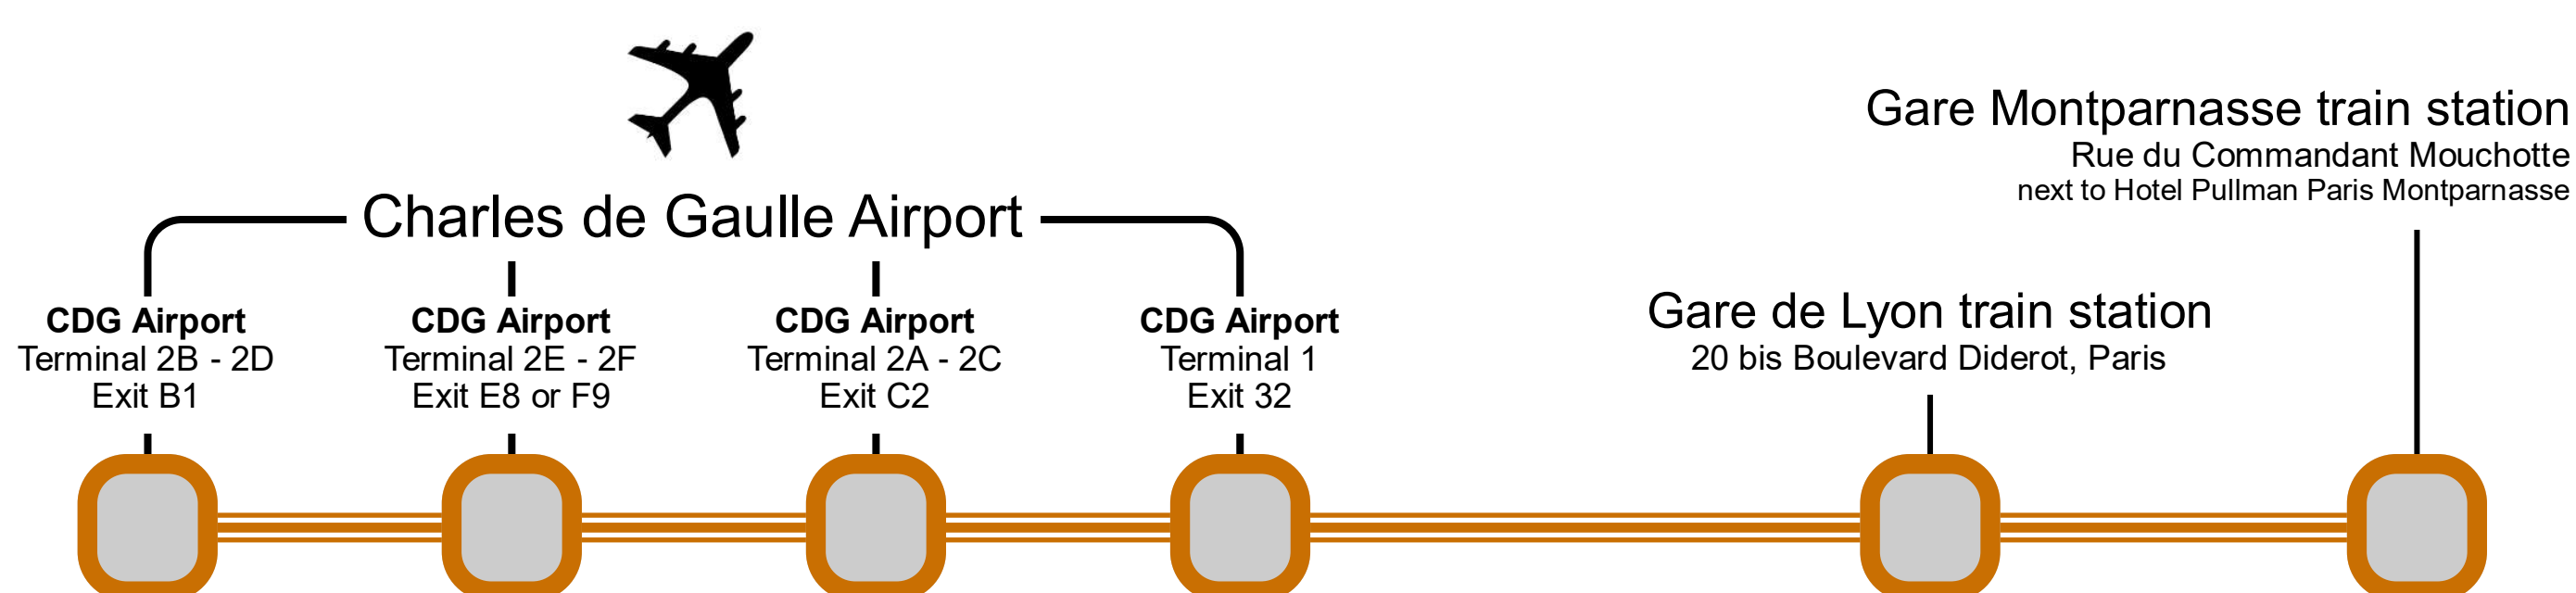

4

Les Cars Air France Line 4

Roissy CDG Airport to Gare Montparnasse and Gare de Lyon

- Bus route map with stops
- Bus timetables
- Bus ticket costs

Now called Le Bus Direct

See new maps, timetables and ticket prices

Les Cars Air France Line 4 bus route map and stops

Shuttle bus service that runs between Roissy Charles de Gaulle Airport terminals, Gare Montparnasse and Gare de Lyon

This bus shuttle service runs 7 days a week with a journey time of approximately 1.15 hr
Please remember this journey time and the timetables below are given for reference only and is subject to traffic conditions between airports

Les Cars Air France Line 4 bus timetables

Direction Paris

Shuttle bus service 7 days a week with a journey time approximately 1.15 hr
journey time and timetable are given for reference only and is subject to traffic conditions