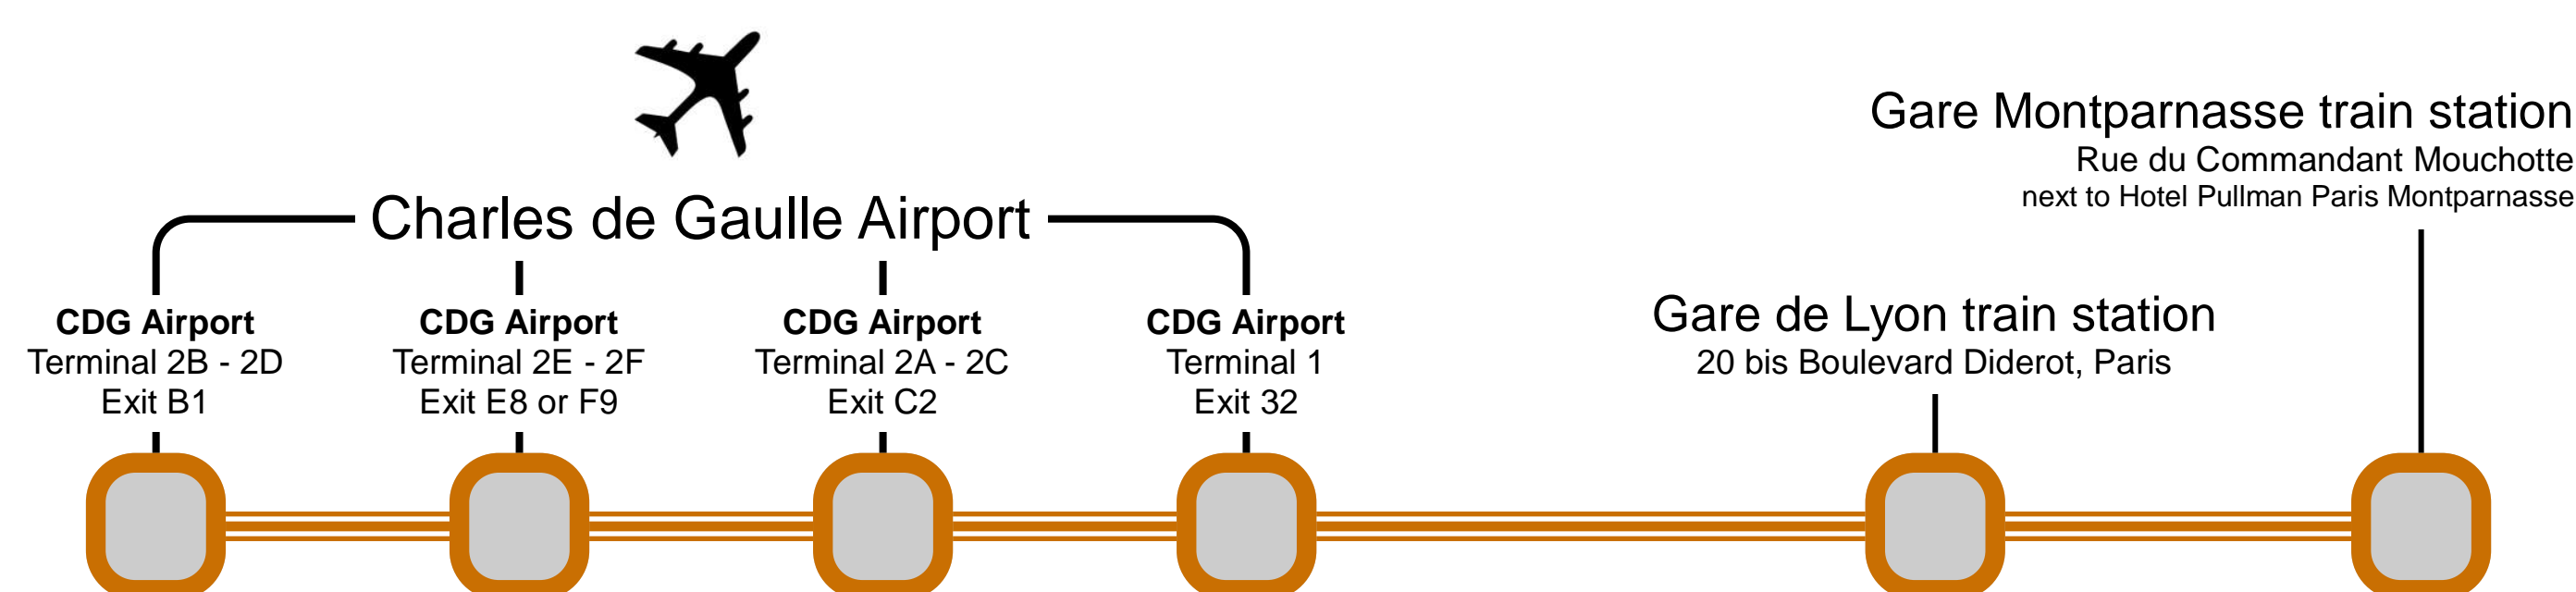

4

Les Cars Air France Line 4

Roissy CDG Airport to Gare Montparnasse and Gare de Lyon

- Bus route map with stops
- Bus timetables
- Bus ticket costs

les cars AIRFRANCE

Via - EUtouring.com

Les Cars Air France Line 4 bus route map and stops

Shuttle bus service that runs between Roissy Charles de Gaulle Airport terminals, Gare Montparnasse and Gare de Lyon

This bus shuttle service runs 7 days a week with a journey time of approximately 1.15 hr
Please remember this journey time and the timetables below are given for reference only and is subject to traffic conditions between airports

Les Cars Air France Line 4 bus timetables

Direction Paris

Shuttle bus service 7 days a week with a journey time approximately 1.15 hr
journey time and timetable are given for reference only and is subject to traffic conditions