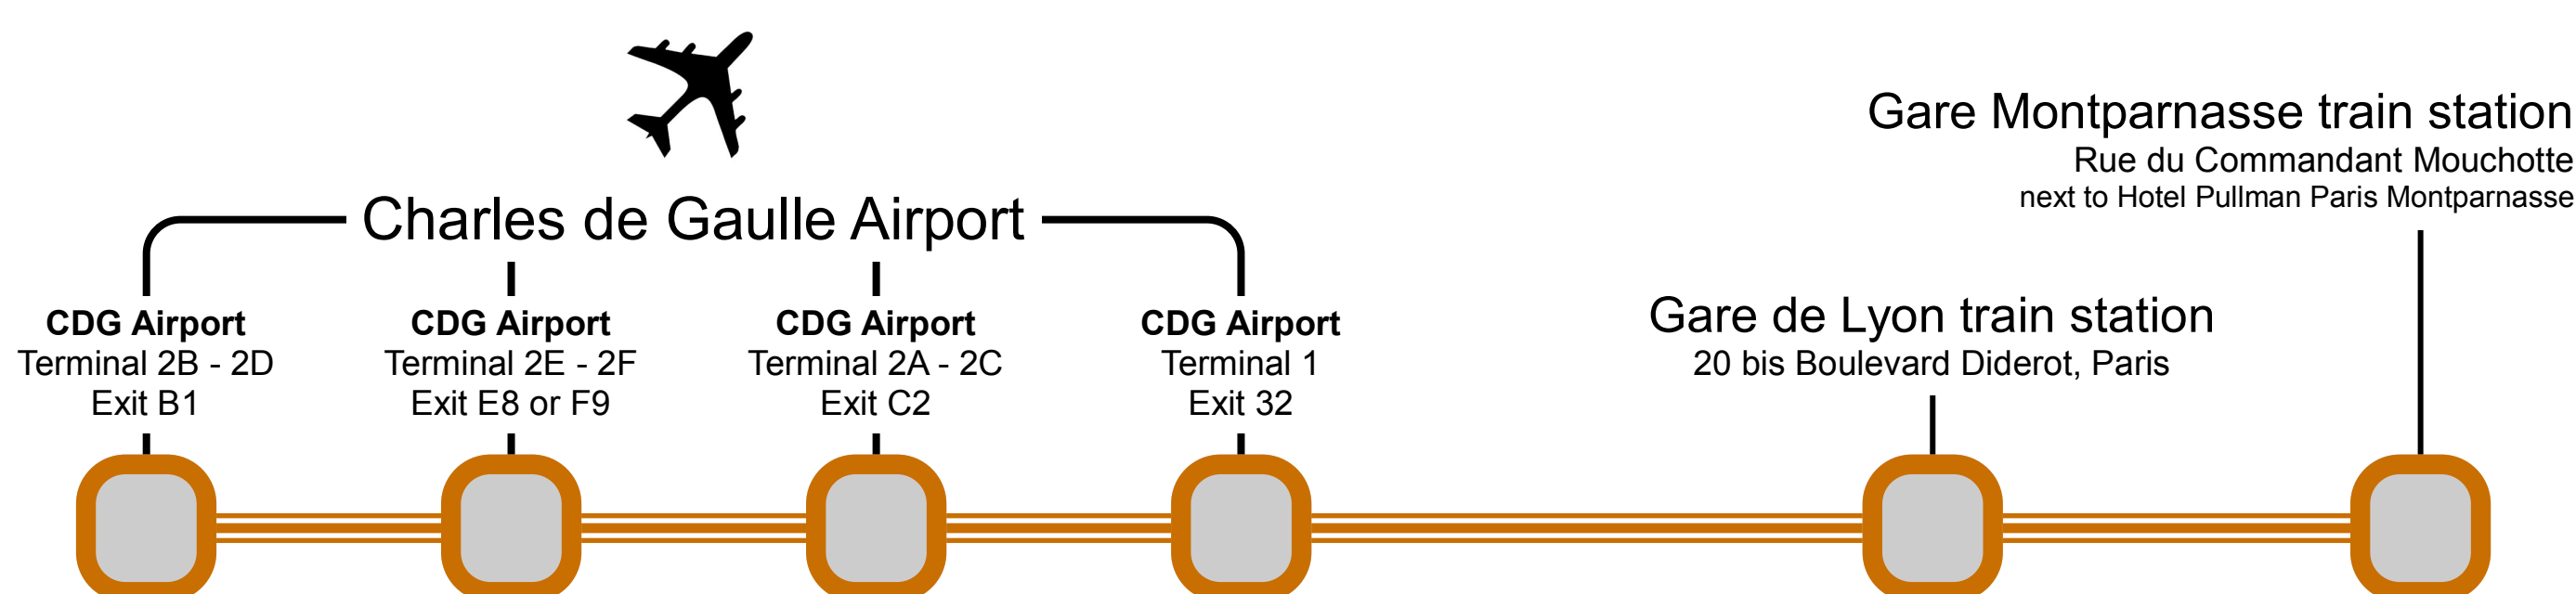

4

Les Cars Air France Line 4

Roissy CDG Airport to Gare Montparnasse and Gare de Lyon

- Bus route map with stops
- Bus timetables
- Bus ticket costs

les cars AIRFRANCE

Via - EUtouring.com

Les Cars Air France Line 4 bus route map and stops

Shuttle bus service that runs between Roissy Charles de Gaulle Airport terminals, Gare Montparnasse and Gare de Lyon

This bus shuttle service runs 7 days a week with a journey time of approximately 1.15 hr
Please remember this journey time and the timetables below are given for reference only and is subject to traffic conditions between airports