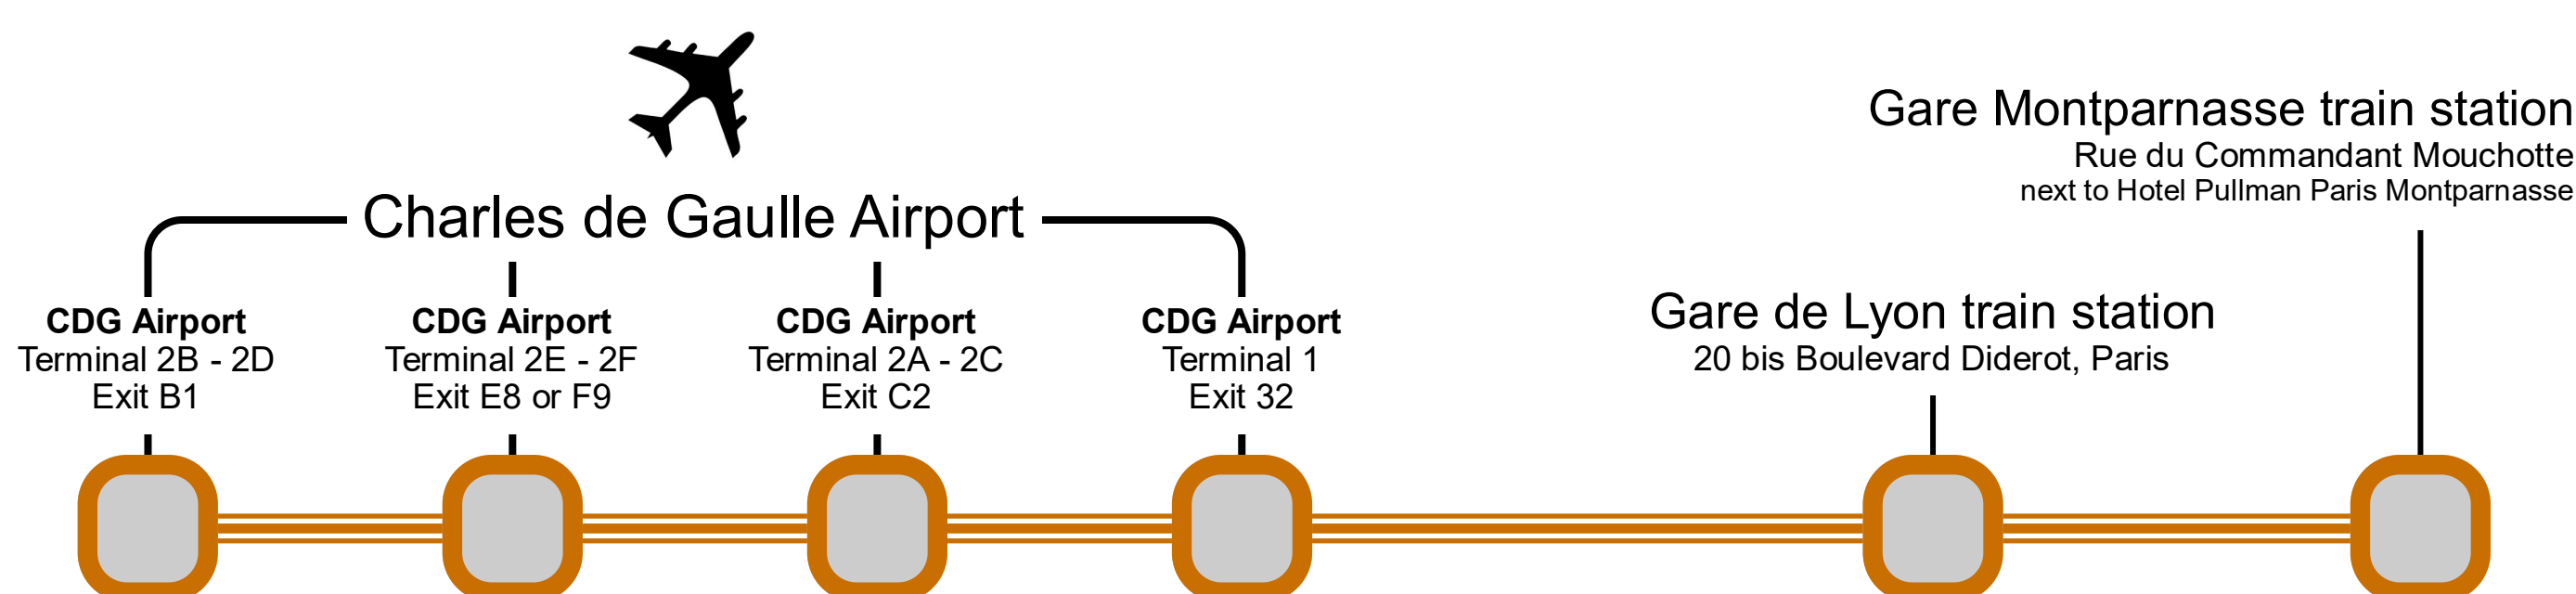

## Les Cars Air France Line 4

Roissy CDG Airport to Gare Montparnasse and Gare de Lyon

- Bus route map with stops
- Bus timetables
- Bus ticket costs

## Now called Le Bus Direct

See new maps, timetables and ticket prices

### Les Cars Air France Line 4 bus route map and stops

Shuttle bus service that runs between Roissy Charles de Gaulle Airport terminals, Gare Montparnasse and Gare de Lyon

This bus shuttle service runs 7 days a week with a journey time of approximately 1.15 hr. Please remember this journey time and the timetables below are given for reference only and is subject to traffic conditions between airports.