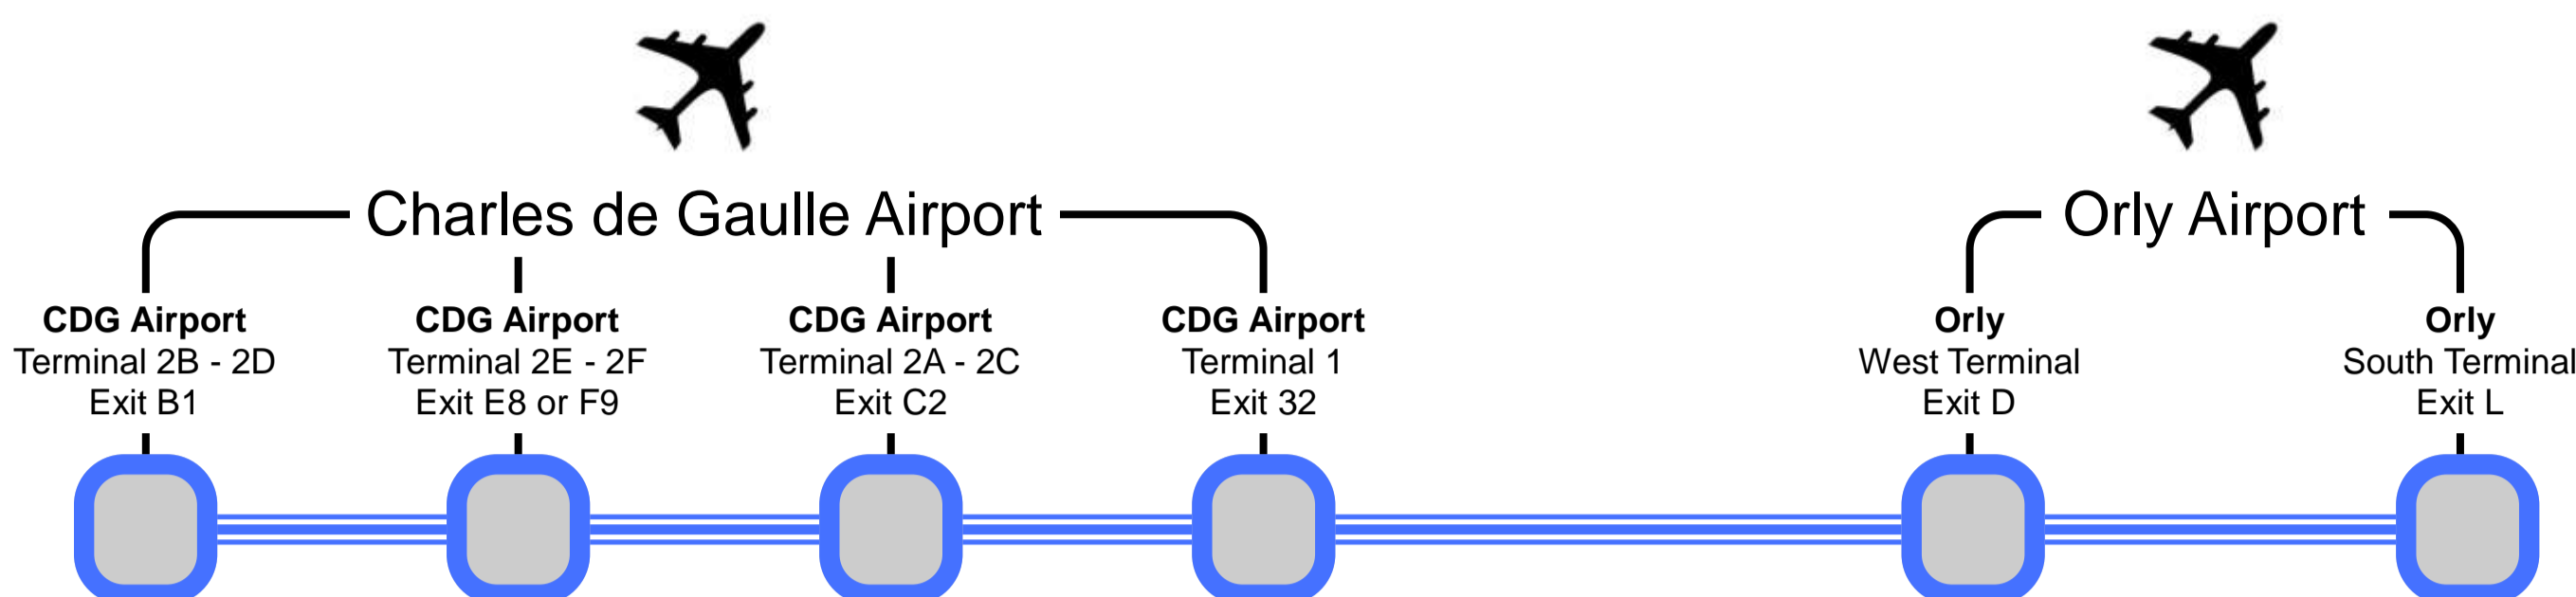

## Les Cars Air France Line 3

Charles de Gaulle Airport to Orly Airport

- Bus map with airport terminal stops
- Bus timetables
- Bus ticket costs

## Les Cars Air France Line 3 - CDG and Orly airport bus terminal stops

Direct shuttle bus service that runs between Charles de Gaulle Airport terminals and Orly Airport terminals

This bus shuttle service runs 7 days a week with a journey time of approximately 1.30 hr  
Please remember this journey time and the timetables below are given for reference only and is subject to traffic conditions between airports