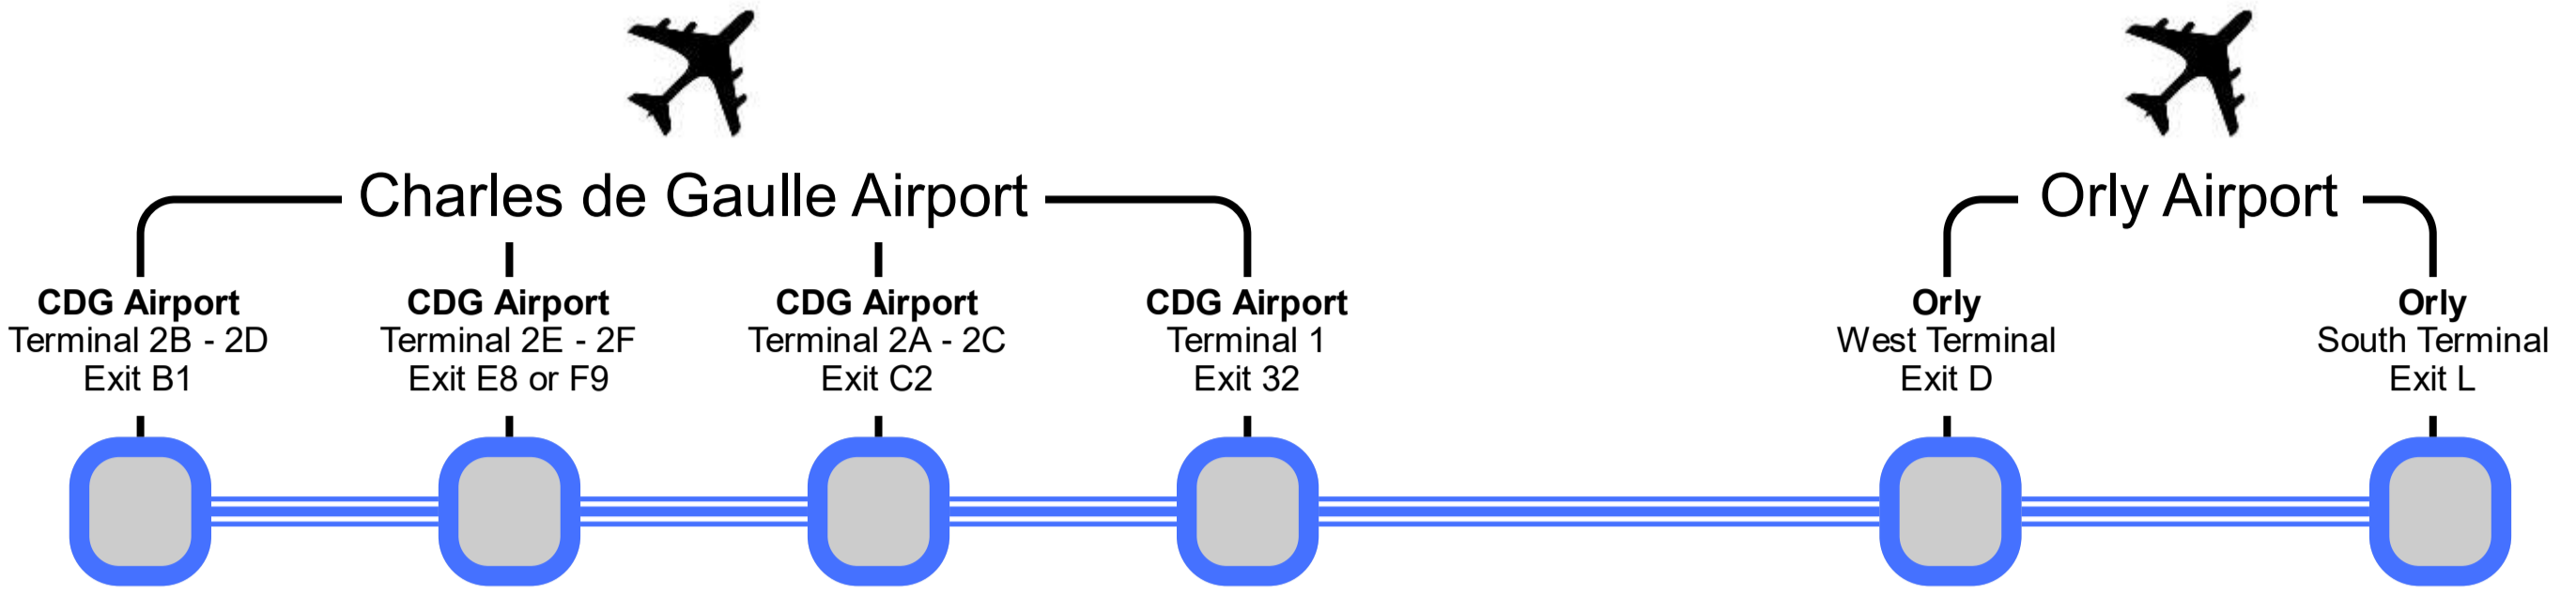

3

Les Cars Air France Line 3

Charles de Gaulle Airport to Orly Airport

- Bus map with airport terminal stops
- Bus timetables
- Bus ticket costs

**Now called
Le Bus Direct**
See new maps, timetables and ticket prices

Les Cars Air France Line 3 - CDG and Orly airport bus terminal stops

Direct shuttle bus service that runs between Charles de Gaulle Airport terminals and Orly Airport terminals

This bus shuttle service runs 7 days a week with a journey time of approximately 1.30 hr
Please remember this journey time and the timetables below are given for reference only and is subject to traffic conditions between airports

Line 3 - Bus departure times from Charles de Gaulle Airport								
	7.25 hrs	9.25 hrs	11.25 hrs	13.25 hrs	15.25 hrs	17.25 hrs	19.25 hrs	21.00 hrs
5.55 hrs	7.55 hrs	9.55 hrs	11.55 hrs	13.55 hrs	15.55 hrs	17.55 hrs	19.55 hrs	21.45 hrs
6.25 hrs	8.25 hrs	10.25 hrs	12.25 hrs	14.25 hrs	16.25 hrs	18.25 hrs	20.25 hrs	22.30 hrs
6.55 hrs	8.55 hrs	10.55 hrs	12.55 hrs	14.55 hrs	16.55 hrs	18.55 hrs		