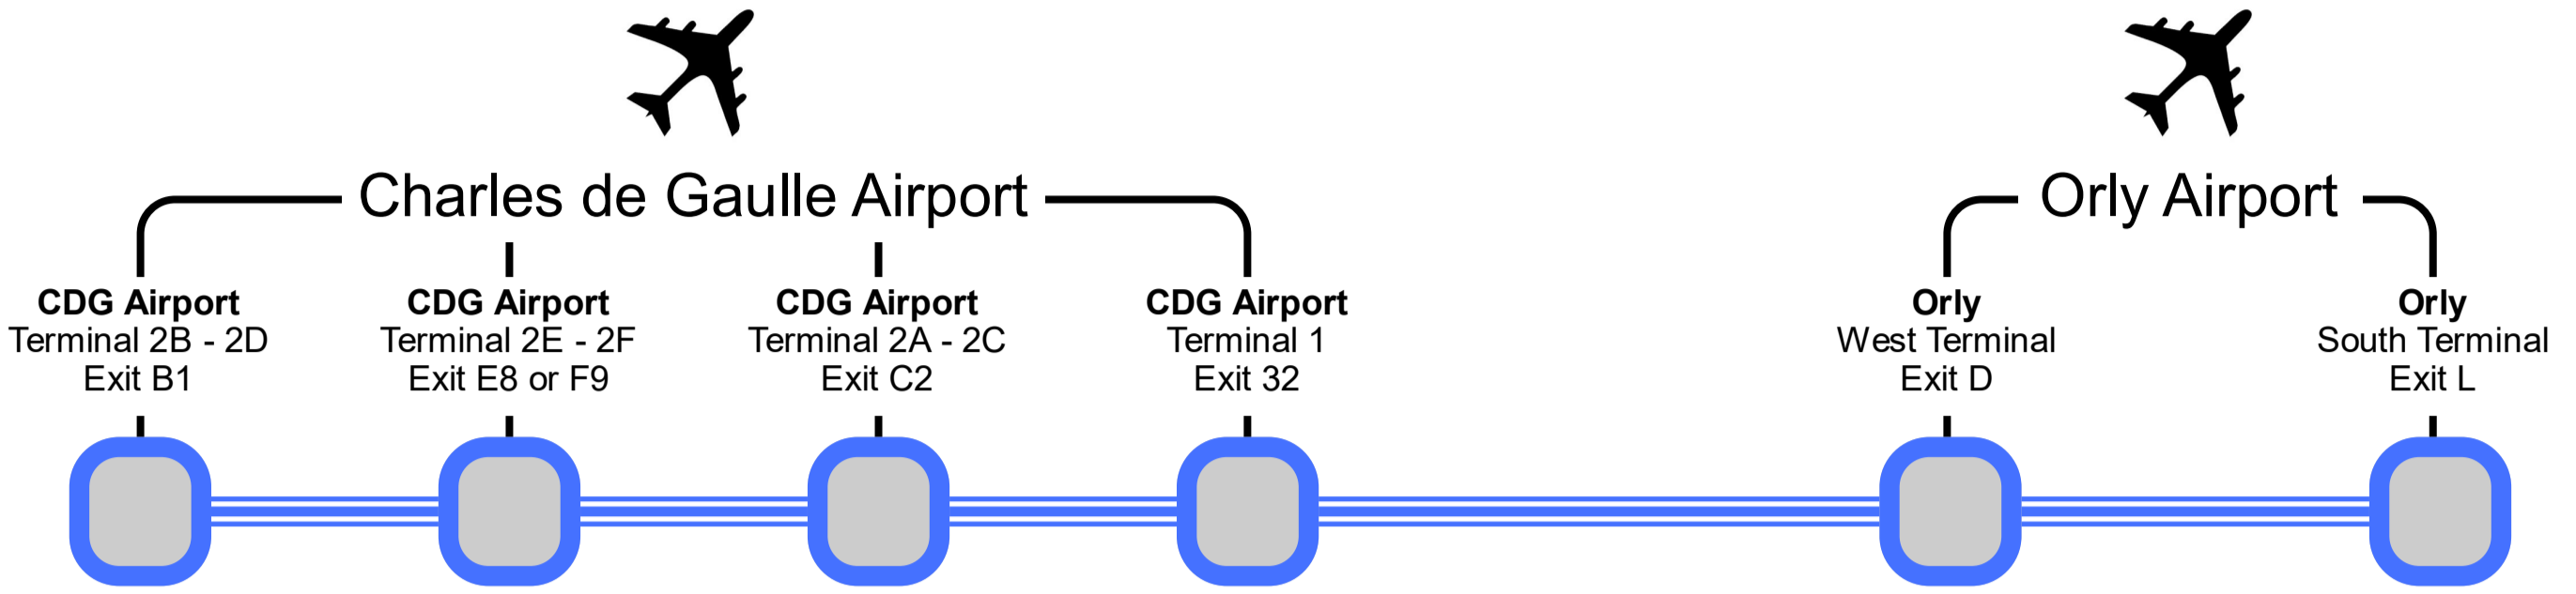

3

Les Cars Air France Line 3

Charles de Gaulle Airport to Orly Airport

- Bus map with airport terminal stops
- Bus timetables
- Bus ticket costs

**Now called
Le Bus Direct**
See new maps, timetables and ticket prices

Les Cars Air France Line 3 - CDG and Orly airport bus terminal stops

Direct shuttle bus service that runs between Charles de Gaulle Airport terminals and Orly Airport terminals

This bus shuttle service runs 7 days a week with a journey time of approximately 1.30 hr
Please remember this journey time and the timetables below are given for reference only and is subject to traffic conditions between airports

Line 3 - Bus departure times from Charles de Gaulle Airport								
	7.25 hrs	9.25 hrs	11.25 hrs	13.25 hrs	15.25 hrs	17.25 hrs	19.25 hrs	21.00 hrs
5.55 hrs	7.55 hrs	9.55 hrs	11.55 hrs	13.55 hrs	15.55 hrs	17.55 hrs	19.55 hrs	21.45 hrs
6.25 hrs	8.25 hrs	10.25 hrs	12.25 hrs	14.25 hrs	16.25 hrs	18.25 hrs	20.25 hrs	22.30 hrs
6.55 hrs	8.55 hrs	10.55 hrs	12.55 hrs	14.55 hrs	16.55 hrs	18.55 hrs		