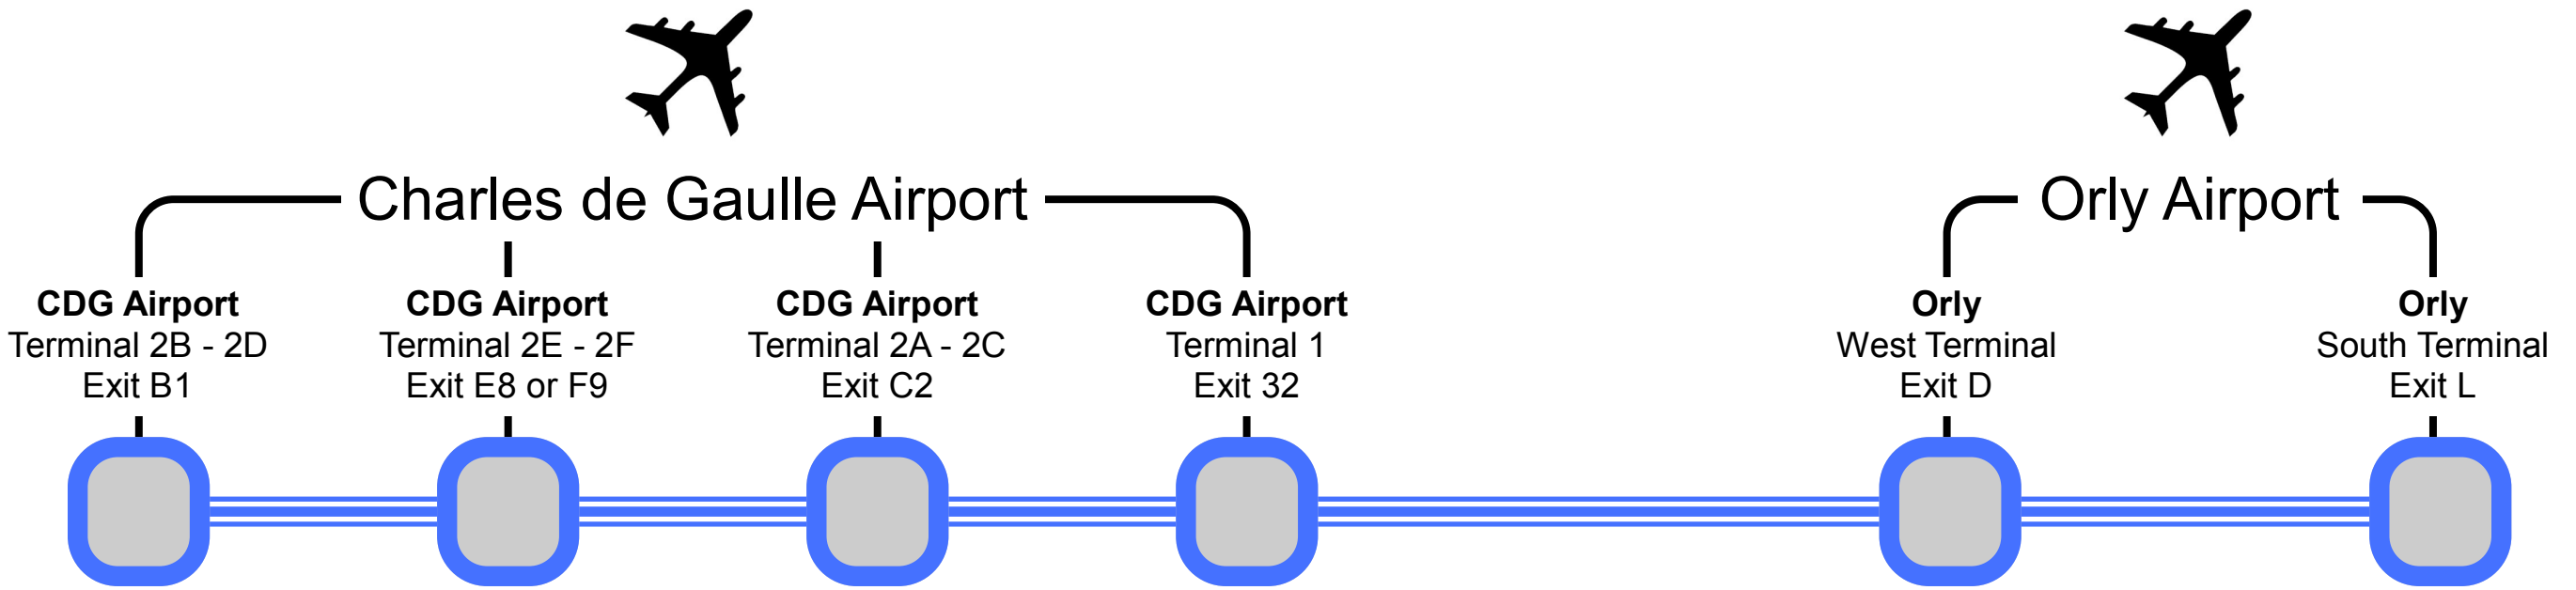

3

Les Cars Air France Line 3

Charles de Gaulle Airport to Orly Airport

- Bus map with airport terminal stops
- Bus timetables
- Bus ticket costs

les cars AIRFRANCE

Via - EUtouring.com

Les Cars Air France Line 3 - CDG and Orly airport bus terminal stops

Direct shuttle bus service that runs between Charles de Gaulle Airport terminals and Orly Airport terminals

This bus shuttle service runs 7 days a week with a journey time of approximately 1.30 hr
Please remember this journey time and the timetables below are given for reference only and is subject to traffic conditions between airports