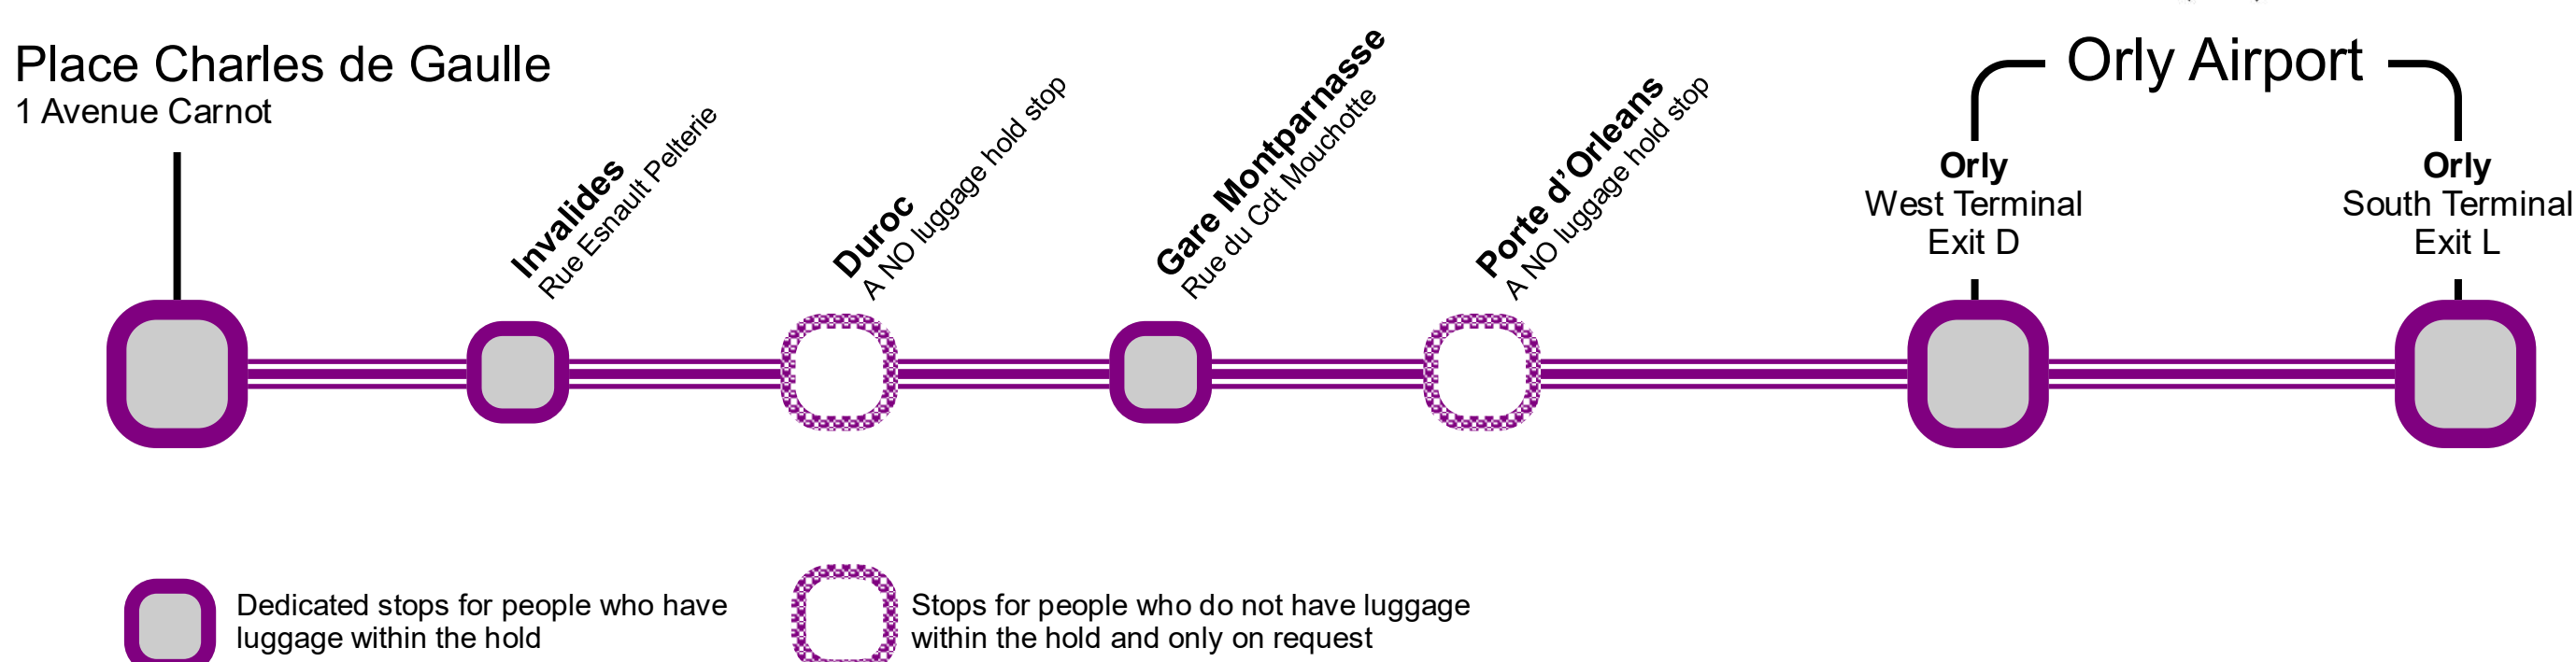

1

Les Cars Air France Line 1

Orly Airport to Place Charles de Gaulle

- Bus route map with stops
- Bus timetables
- Bus ticket costs

Now called Le Bus Direct

See new maps, timetables and ticket prices

Les Cars Air France Line 1 bus route map and stops

Shuttle bus service that runs between Orly Airport terminals and Place Charles de Gaulle

Les Cars Air France Line 1 bus timetables

Direction Paris

Shuttle bus service 7 days a week with a journey time approximately 1.00 hr
this journey time and timetable were given for reference only and is subject to traffic conditions