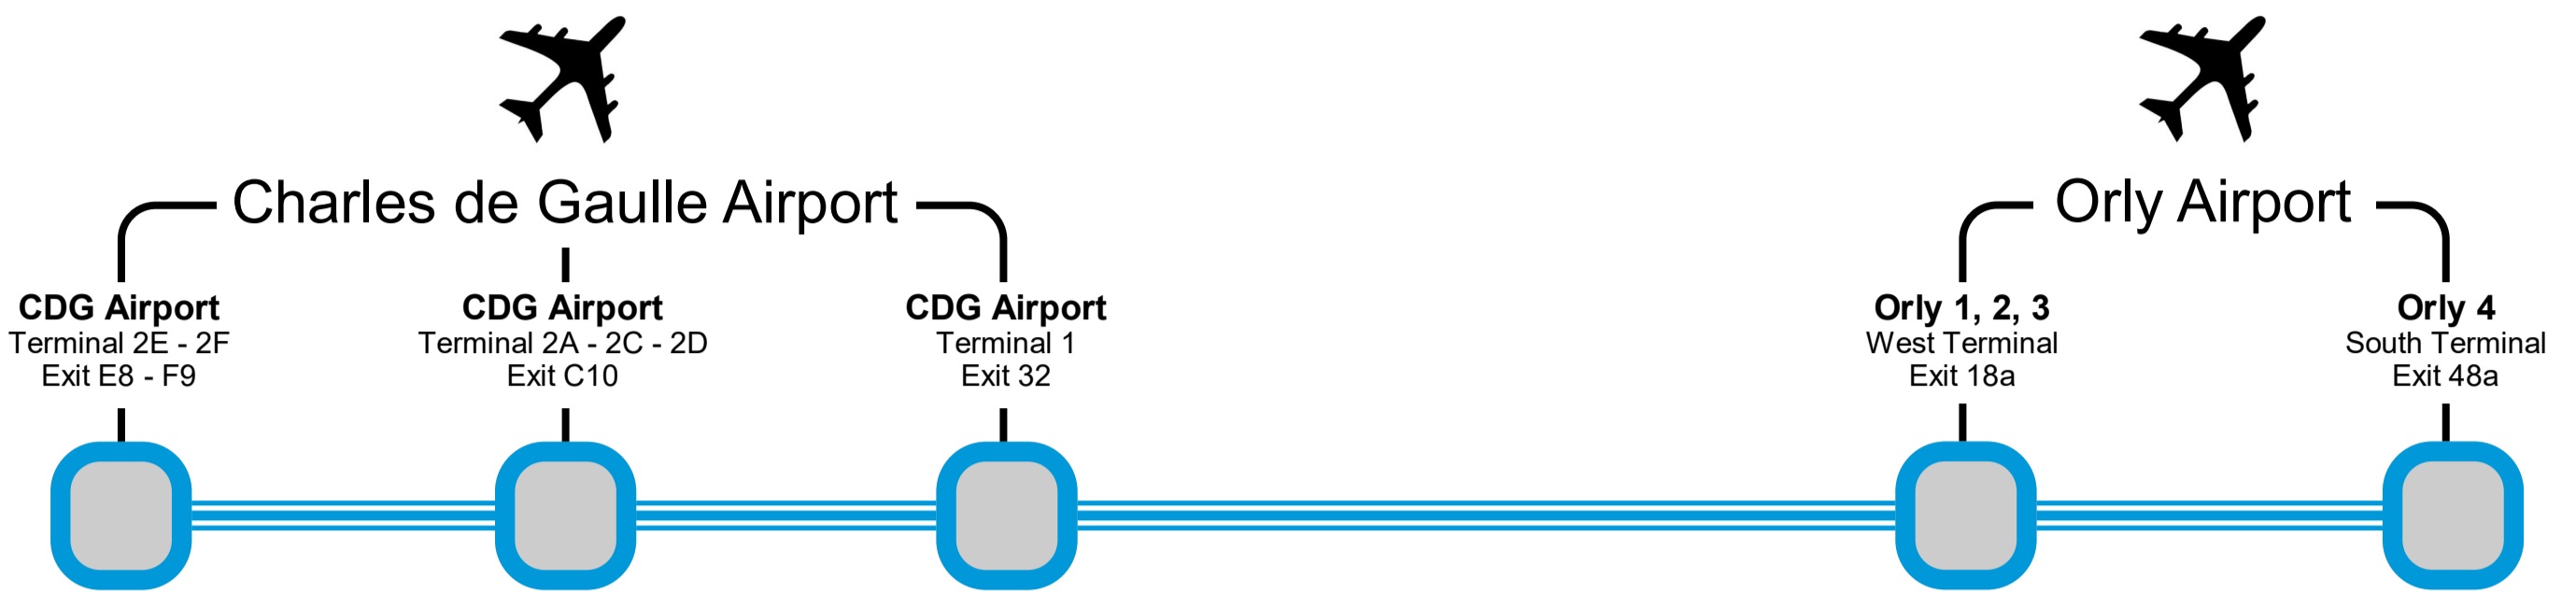

3

Le Bus Direct 3

Charles de Gaulle Airport to Orly Airport

- Bus map with airport terminal stops
- Bus timetables
- Bus ticket costs

le bus direct

Roissy CDG Airport
to Orly Airport

Via - EUtouring.com

Le Bus Direct Line 3 - CDG and Orly airport bus terminal stops

Direct shuttle bus service that runs between Charles de Gaulle Airport terminals and Orly Airport terminals

This bus shuttle service runs 7 days a week with a journey time of approximately 1.30 hr
Please remember this journey time and the timetables below are given for reference only and is subject to traffic conditions between airports

Le Bus Direct Line 3 bus timetables

Direction CDG Airport to Orly Airport

Bus service 7 days a week journey time approximately 1.30 hr
journey time is given for reference only and is subject to traffic conditions

Line 3 - Bus departure times from Charles de Gaulle Airport

5.30 hrs	7.30 hrs	9.30 hrs	11.30 hrs	13.30 hrs	15.30 hrs	17.30 hrs	19.30 hrs	21.30 hrs
6.00 hrs	8.00 hrs	10.00 hrs	12.00 hrs	14.00 hrs	16.00 hrs	18.00 hrs	20.00 hrs	22.00 hrs
6.30 hrs	8.30 hrs	10.30 hrs	12.30 hrs	14.30 hrs	16.30 hrs	18.30 hrs	20.30 hrs	22.30 hrs
7.00 hrs	9.00 hrs	11.00 hrs	13.00 hrs	15.00 hrs	17.00 hrs	19.00 hrs	21.00 hrs	