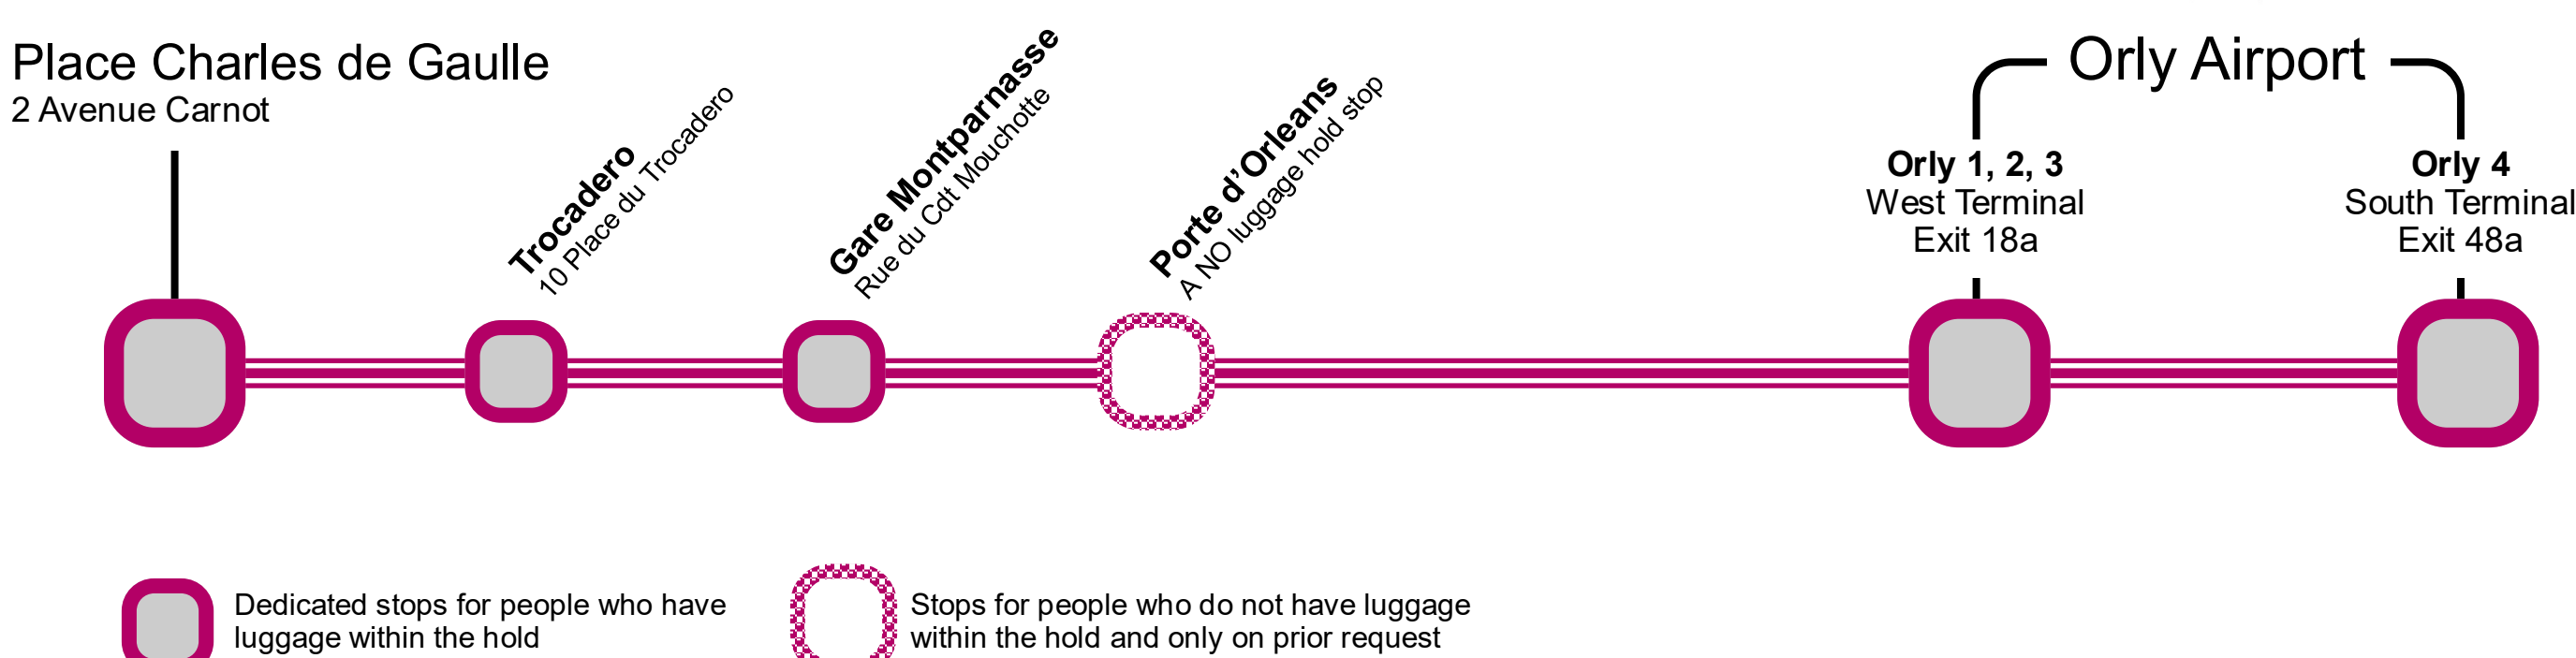

## Le Bus Direct Line 1 bus route map and stops

Shuttle bus service that runs between Orly Airport terminals and Place Charles de Gaulle