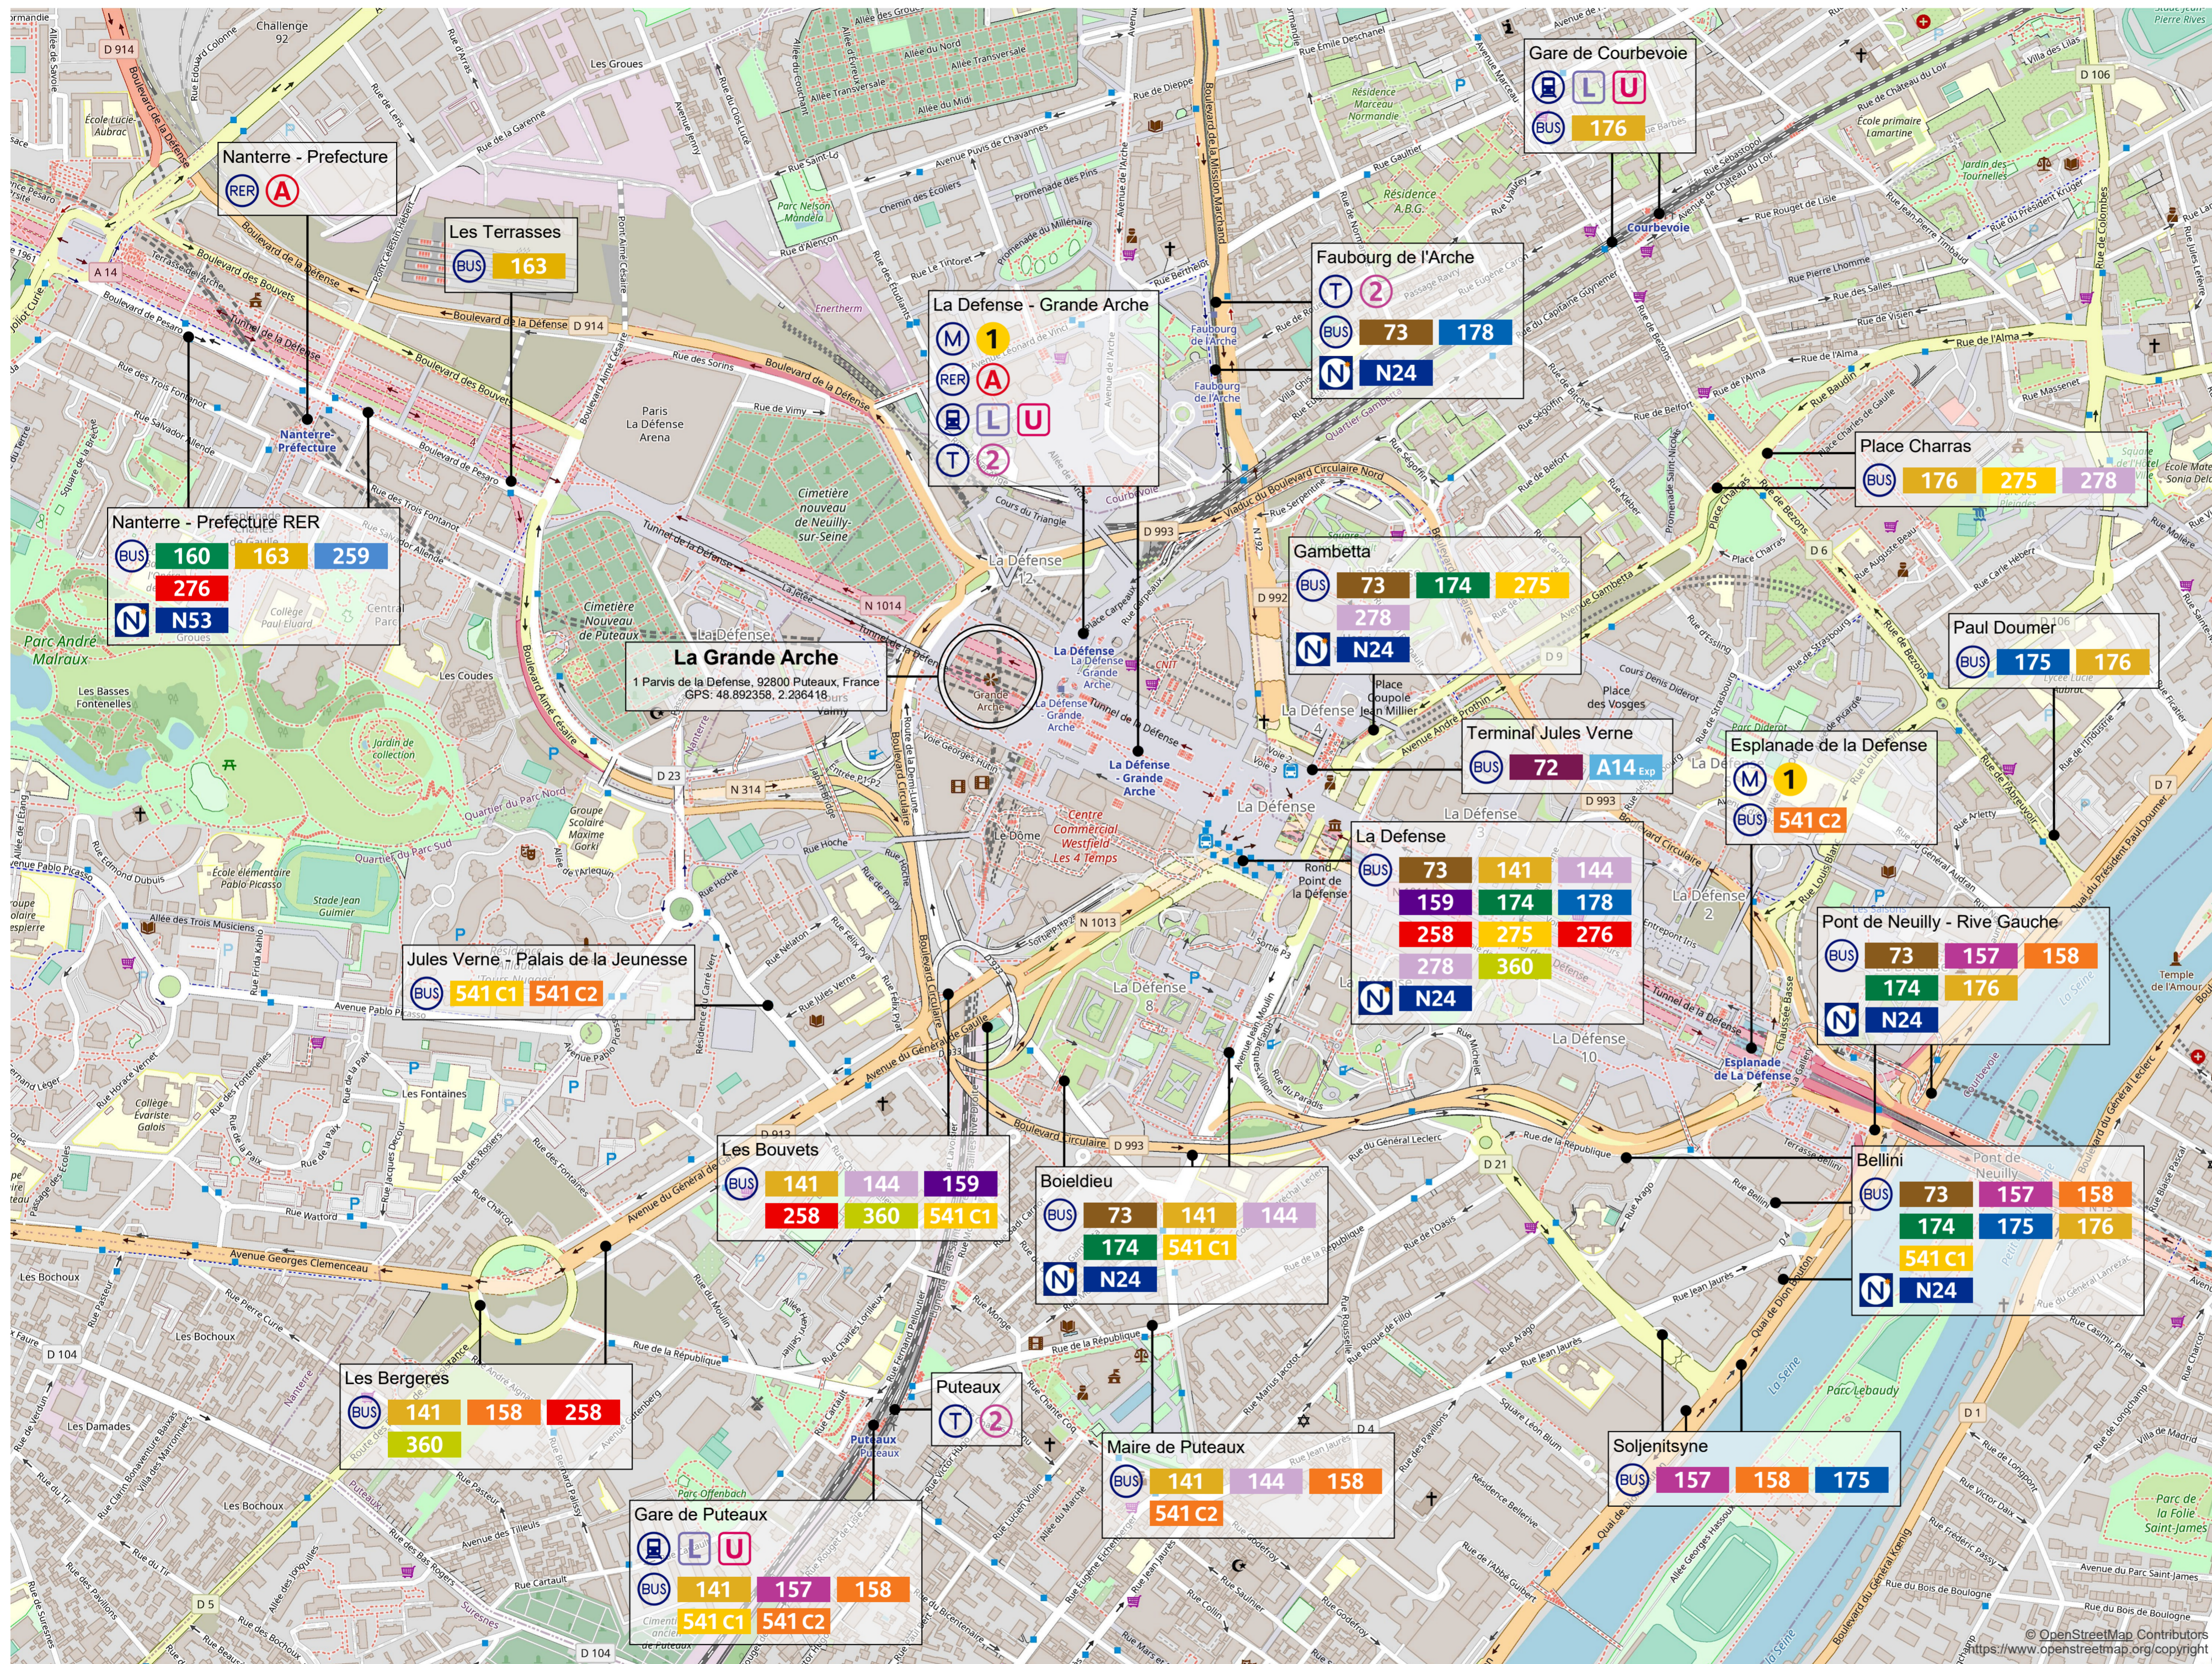

How to get to La Grande Arche Paris

Transport map of metro lines, train lines, tramways, night and day buses plus connections for La Grande Arche in Paris France

La Grande Arche public transport options
Including direct button links for the latest detailed maps and timetables on each line showing stops and connections

Paris Metro lines for La Grande Arche

Train lines for La Grande Arche

[Live train times at La Defense station](#)

Tramway lines for La Grande Arche

Buses for La Grande Arche

Daytime buses

	72	73	141	144
	157	158	159	160
	163	174	175	176
	178	258	259	275
	276	278	360	541 C1
	541 C2	A14 Exp		

Noctilien night buses

La Grande Arche plans and information

- [La Defense Bus Station](#)
- [La Grande Arche article](#)

Map scale:

Public transport stops range from around 300m to 1800m walking distance from the Grande Arche

Related Paris transport maps

- [Paris Metro Maps](#)
- [Orly Airport shuttle services](#)
- [CDG Airport shuttle services](#)
- [RER train lines](#)
- [Paris tramway lines](#)
- [Paris buses](#)