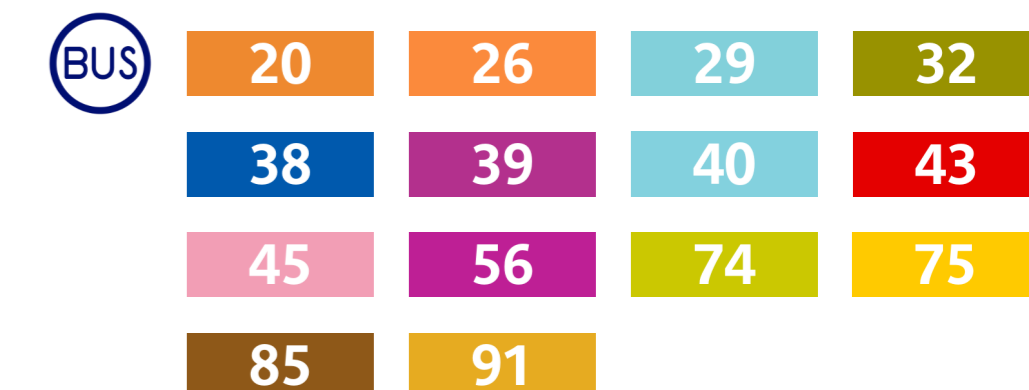

Noctilien night buses