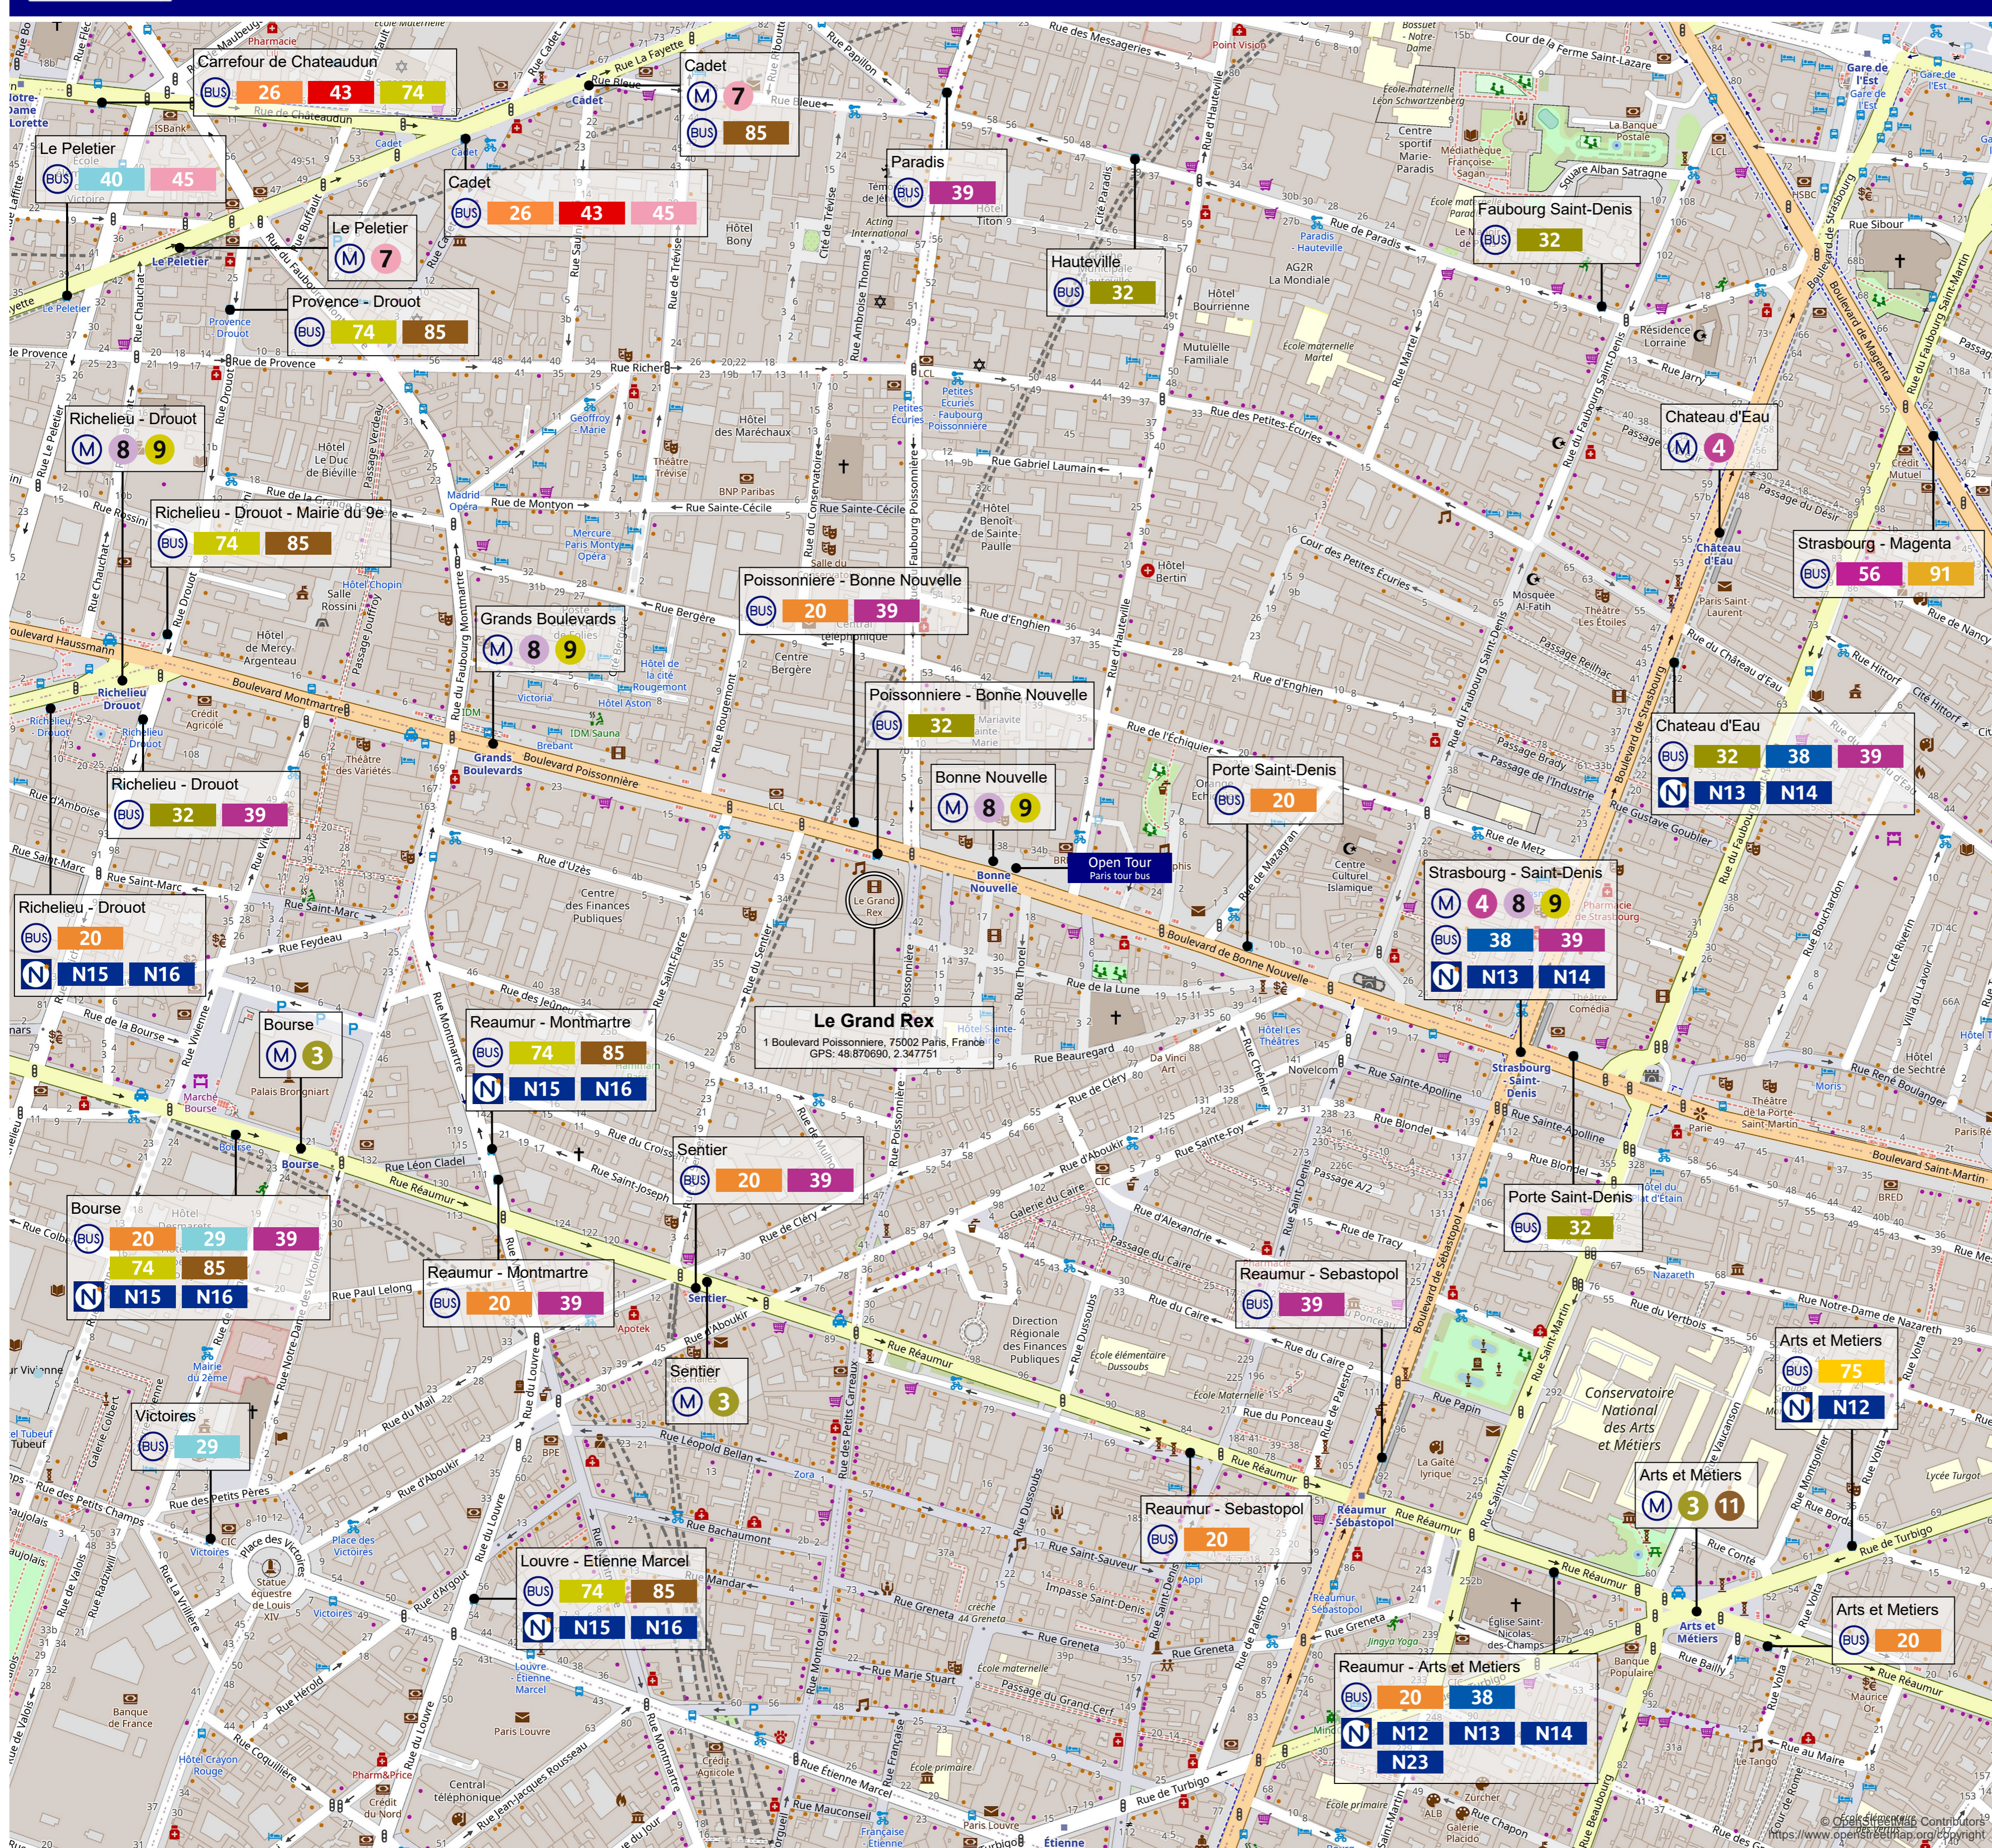

How to get to Le Grand Rex

Transport map showing metro lines plus night and day buses with connections for Le Grand Rex entertainment venue in Paris France

Grand Rex public transport options

Including active button links for the latest detailed maps and timetables on each line showing stops and connections

Paris Metro lines for Grand Rex

Buses for Grand Rex

Daytime buses

Noctilien night buses

Paris sightseeing tour buses

Le Grand Rex plans and information

Related Paris transport maps

- Paris Metro Maps
- Only Airport shuttle services
- CDG Airport shuttle services
- RER train lines
- Paris tramway lines
- Paris buses