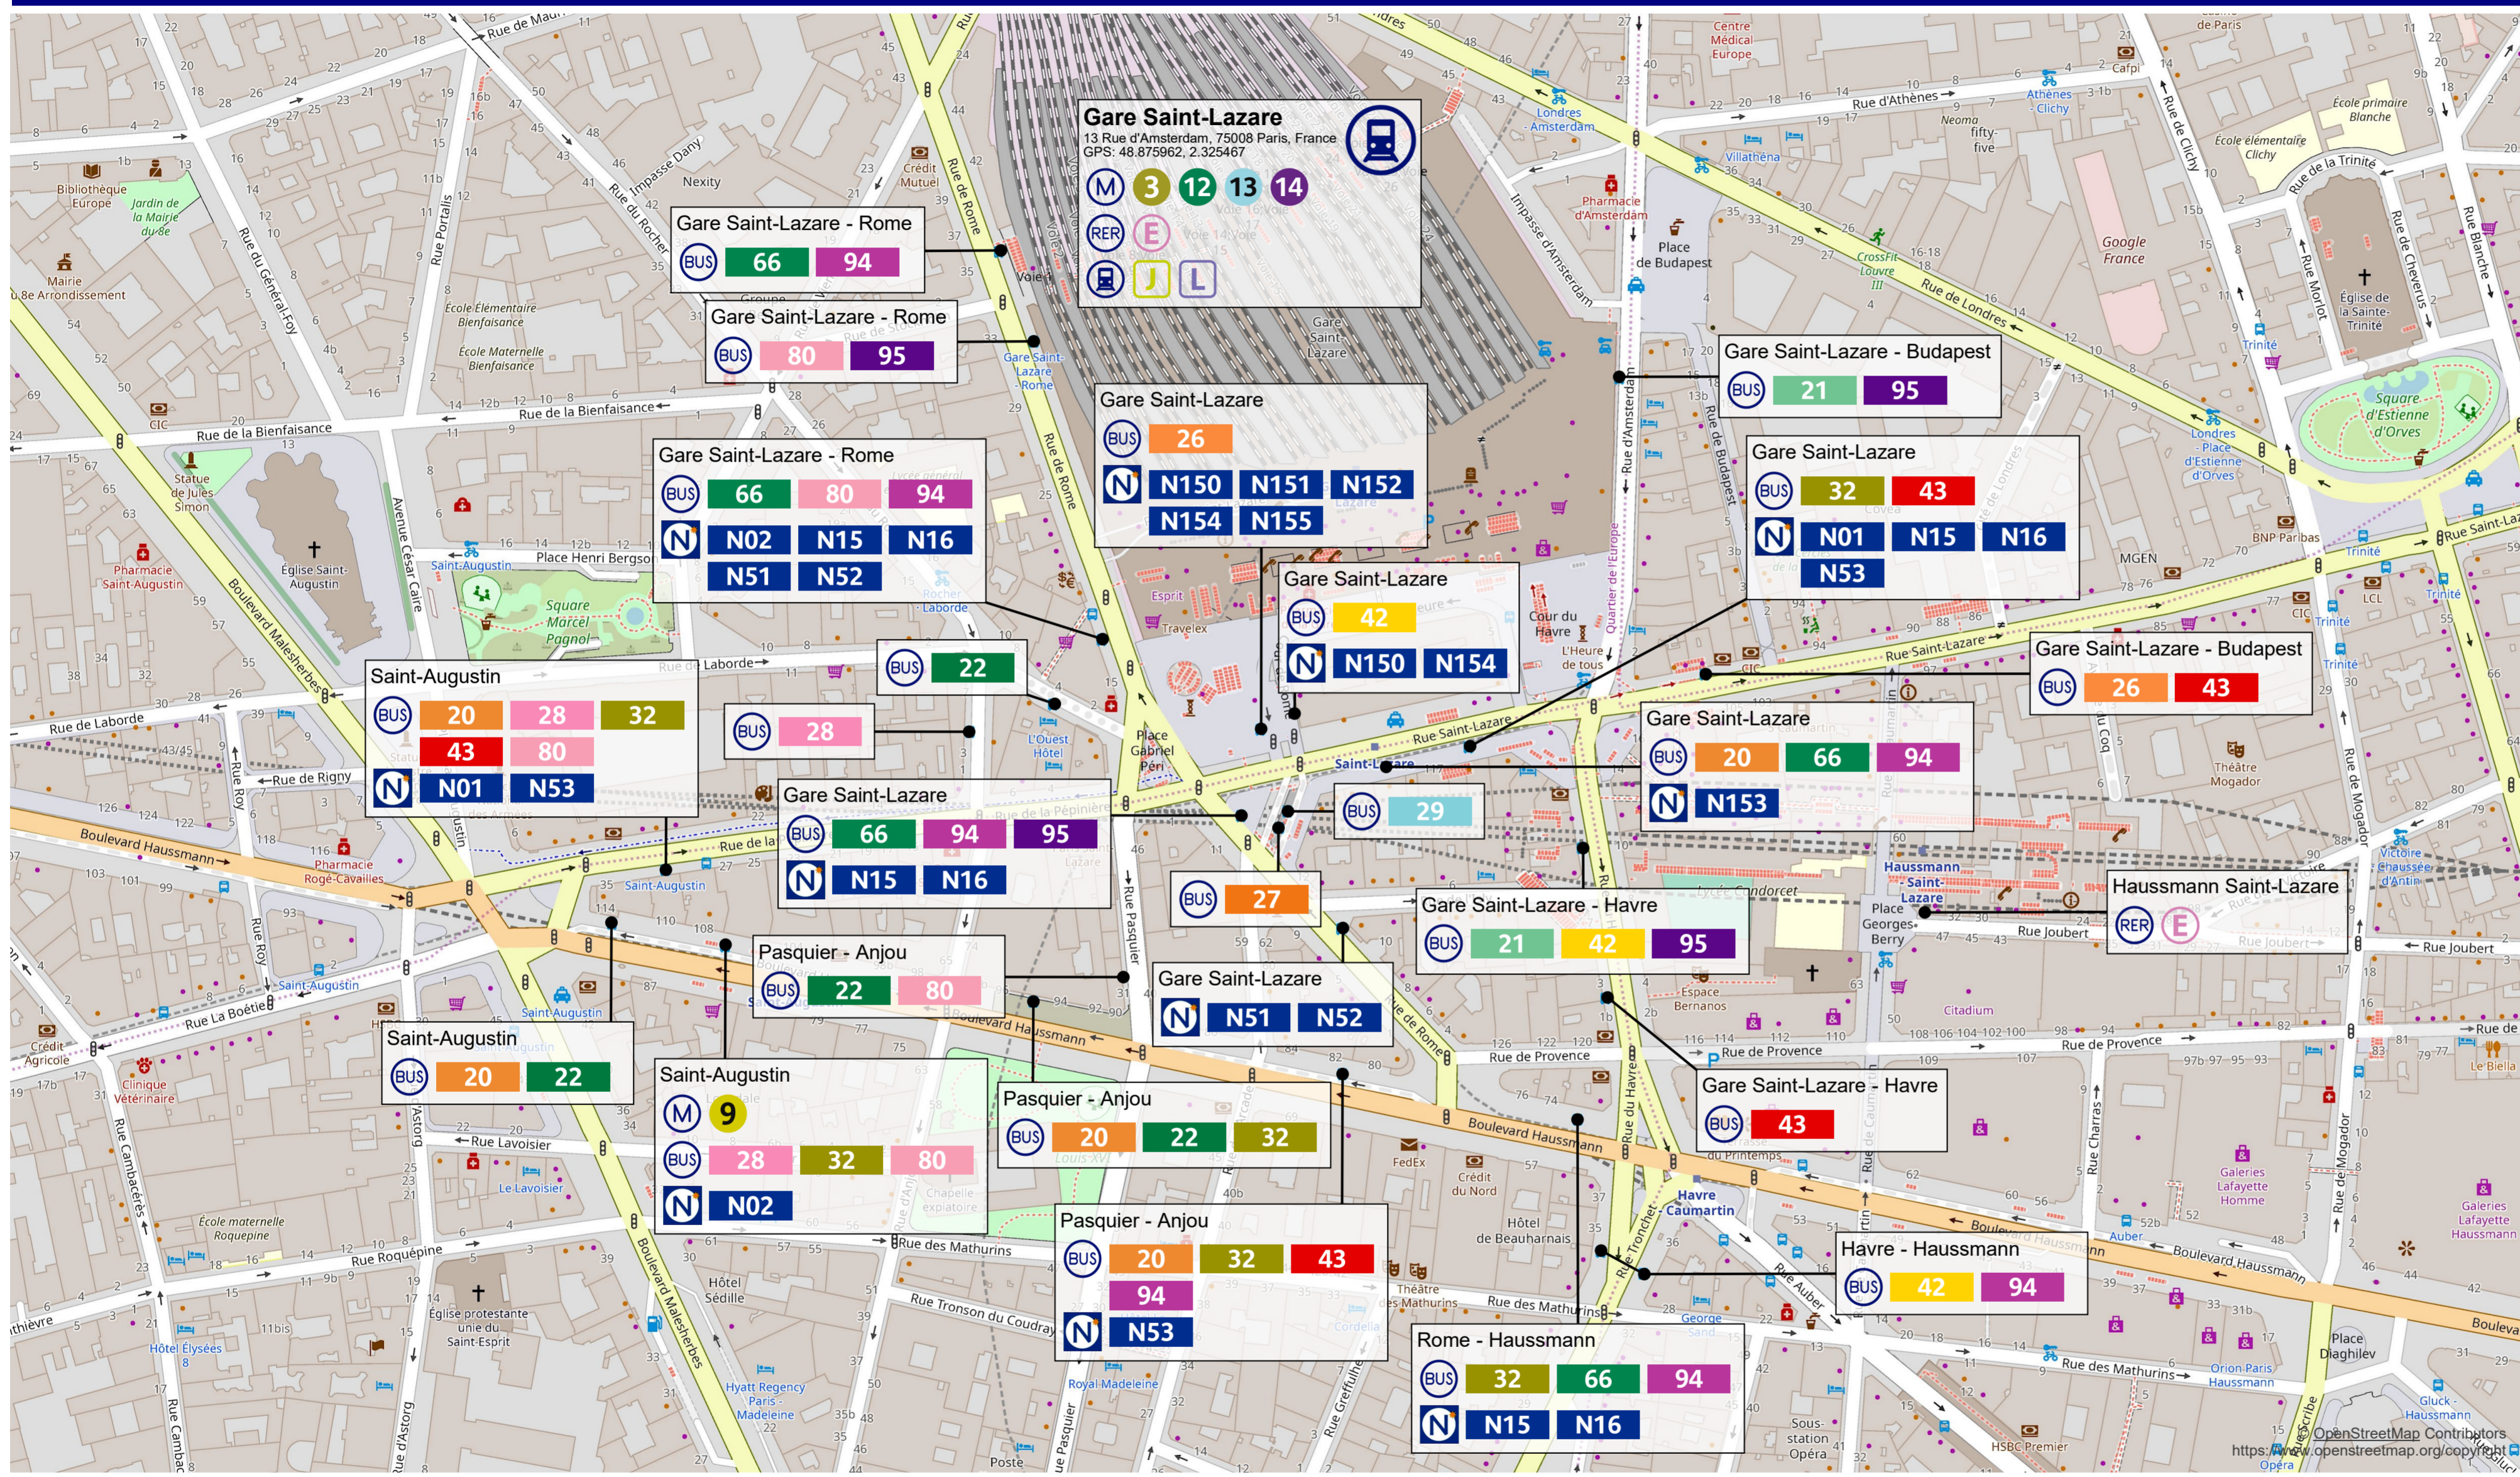

How to get to Gare Saint-Lazare Paris

Transport map showing metro lines, train lines, night and day buses for Gare Saint-Lazare train station in Paris France

* [Gare Saint-Lazare transport](#)
* [Paris transport](#)

Gare Saint-Lazare public transport options
Including active button links for detailed maps on each line showing stops and connections along with timetables

Paris Metro lines for Gare Saint-Lazare

Train lines for Gare Saint-Lazare

Live [Train arrivals and departures](#) at Gare Saint-Lazare

Buses for Gare Saint-Lazare

Daytime buses

Noctilien night buses

Gare Saint-Lazare train station plans

Paris tourist information
www.eutouring.com

Related Paris transport maps

- [Paris Metro Maps](#)
- [Only Airport shuttle services](#)
- [CDG Airport shuttle services](#)
- [RER train lines](#)
- [Paris tramway lines](#)
- [Paris buses](#)