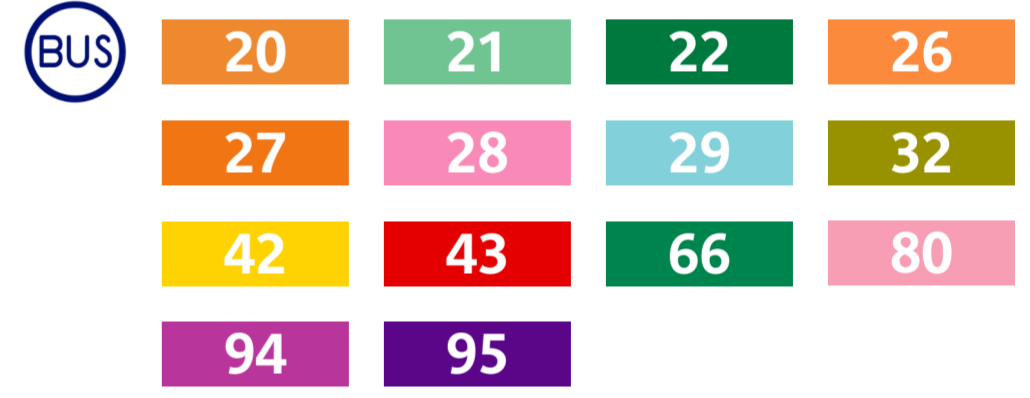

Noctilien night buses