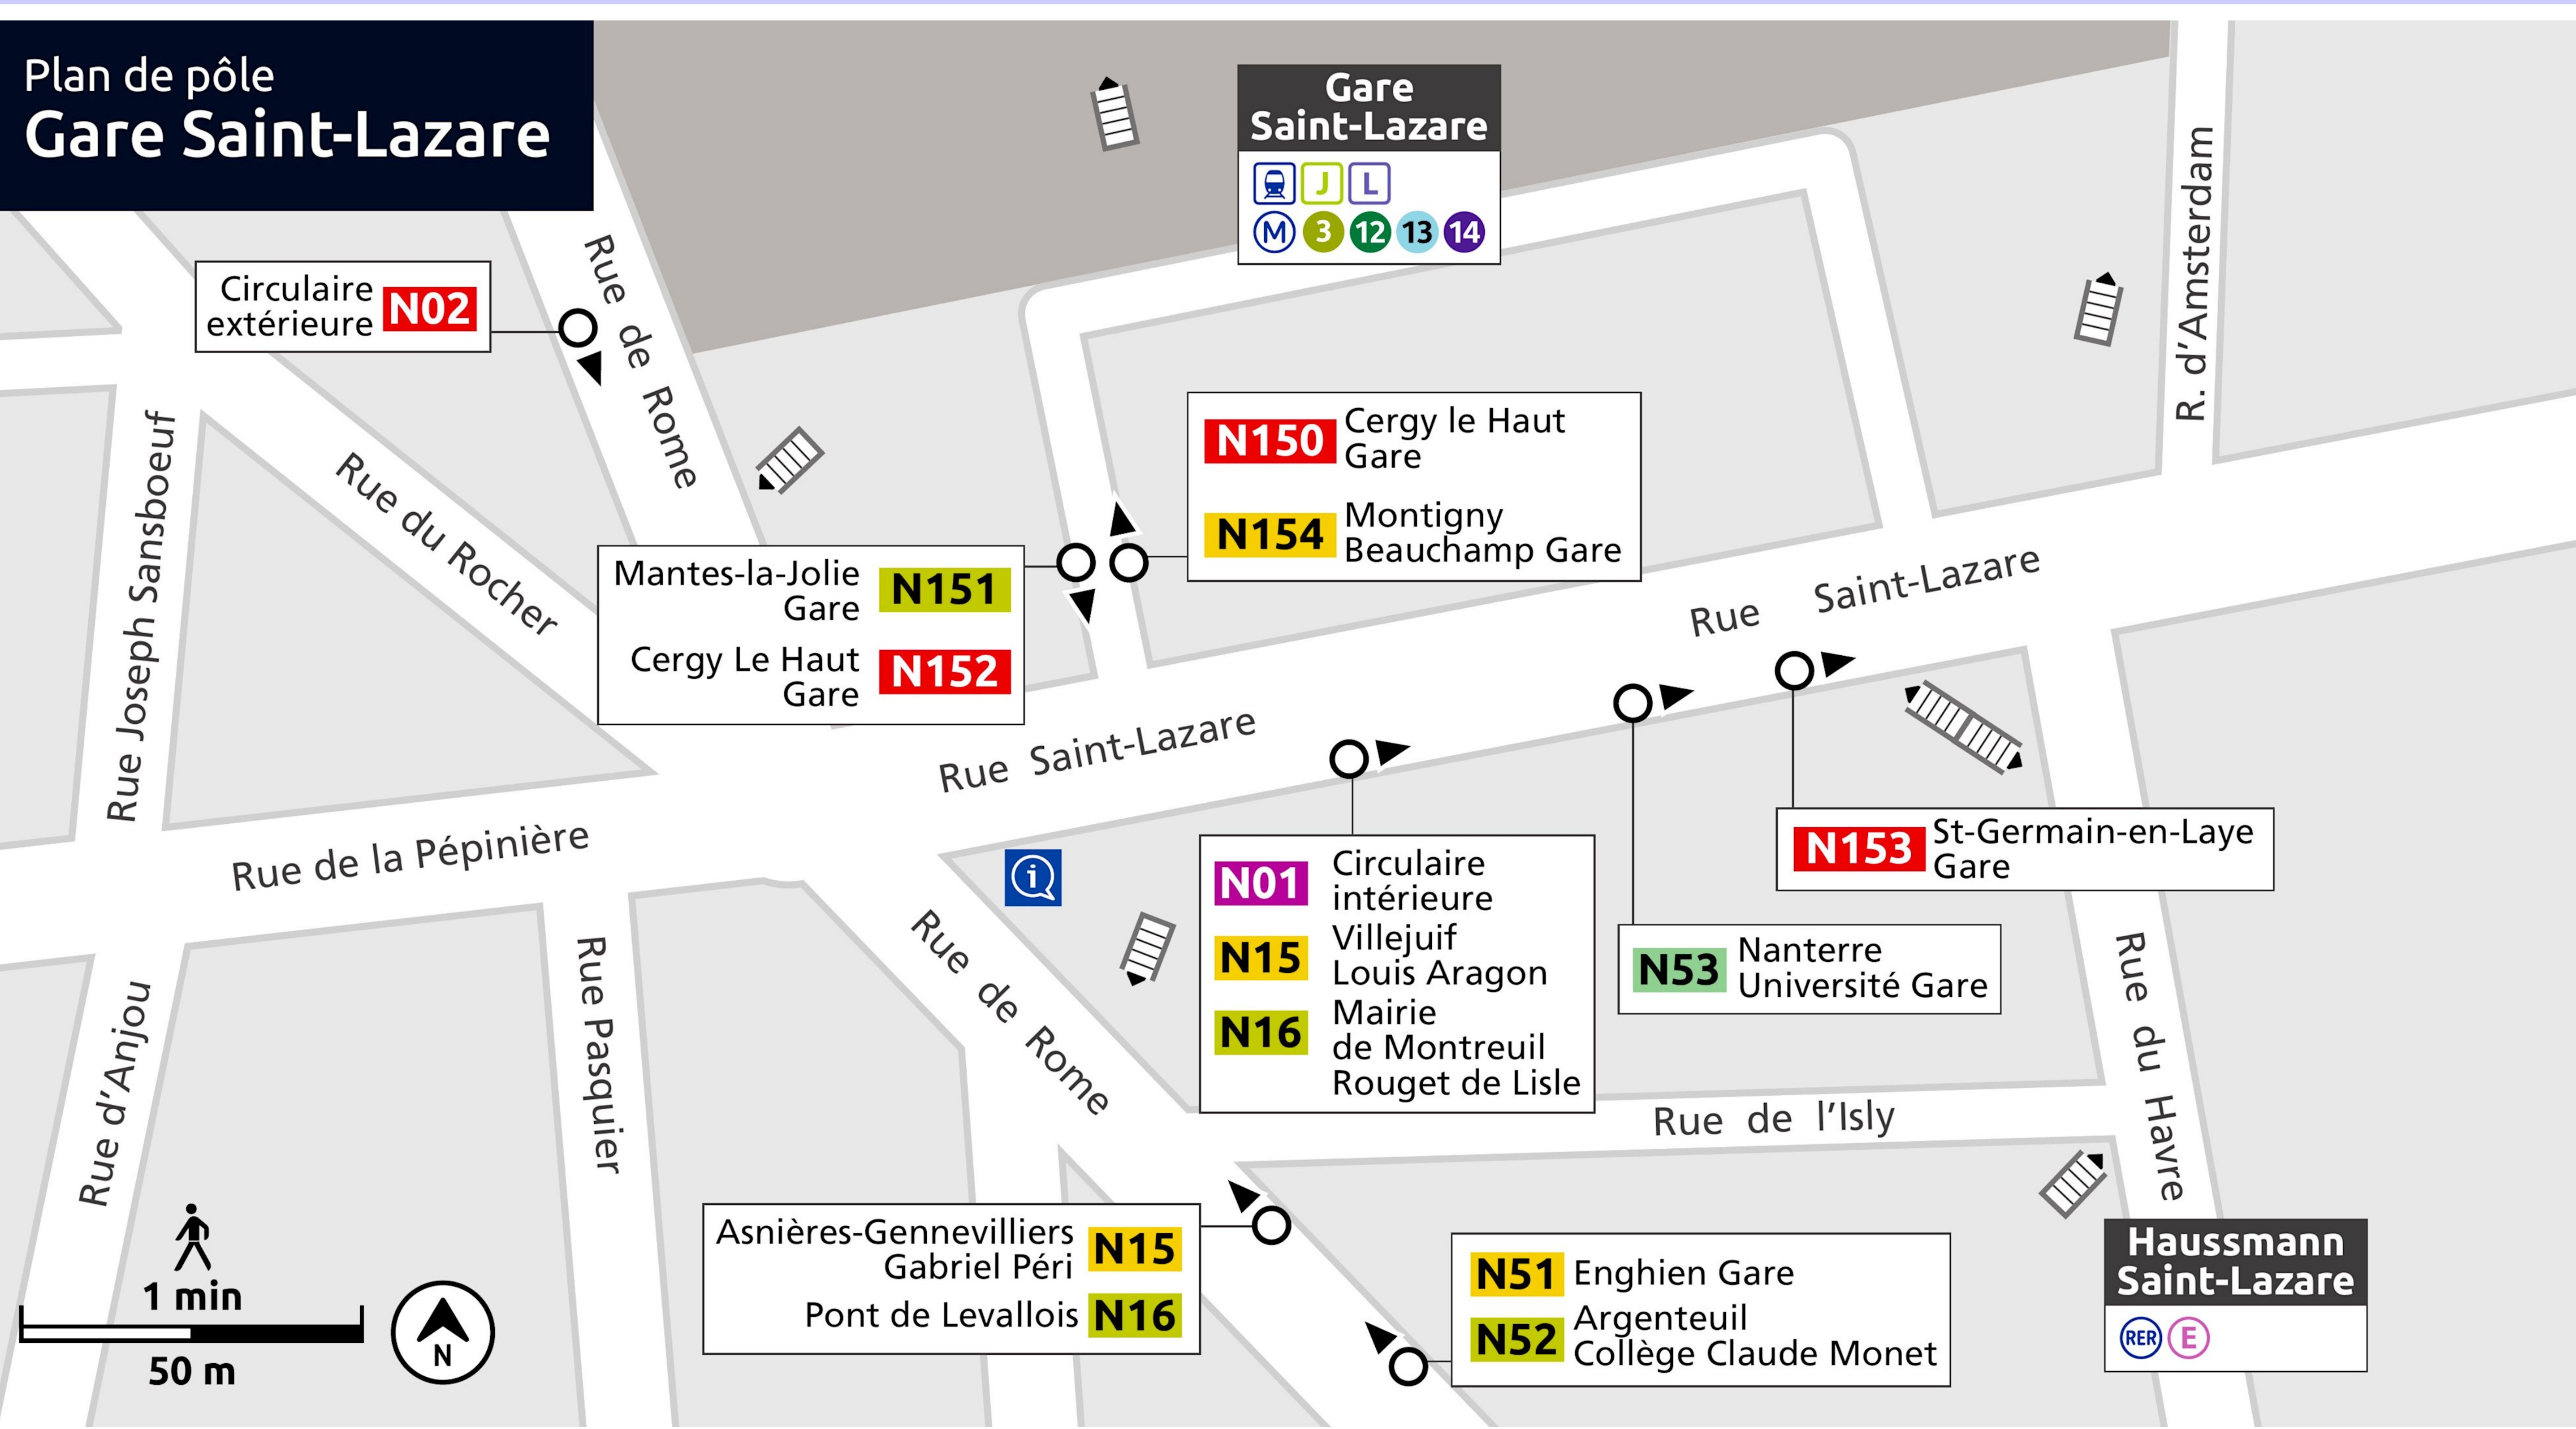

# Gare Saint-Lazare bus direction plan

Plan of night and day bus stops with bus numbers plus direction of travel around Gare Saint-Lazare in Paris France

## Paris daytime bus stops at Gare Saint-Lazare with bus numbers and direction of travel

## Paris night time bus stops at Gare Saint-Lazare with bus numbers and direction of travel

- Paris Metro Maps
- Only Airport shuttle services
- CDG Airport shuttle services
- RER train lines
- Paris tramway lines
- Paris buses