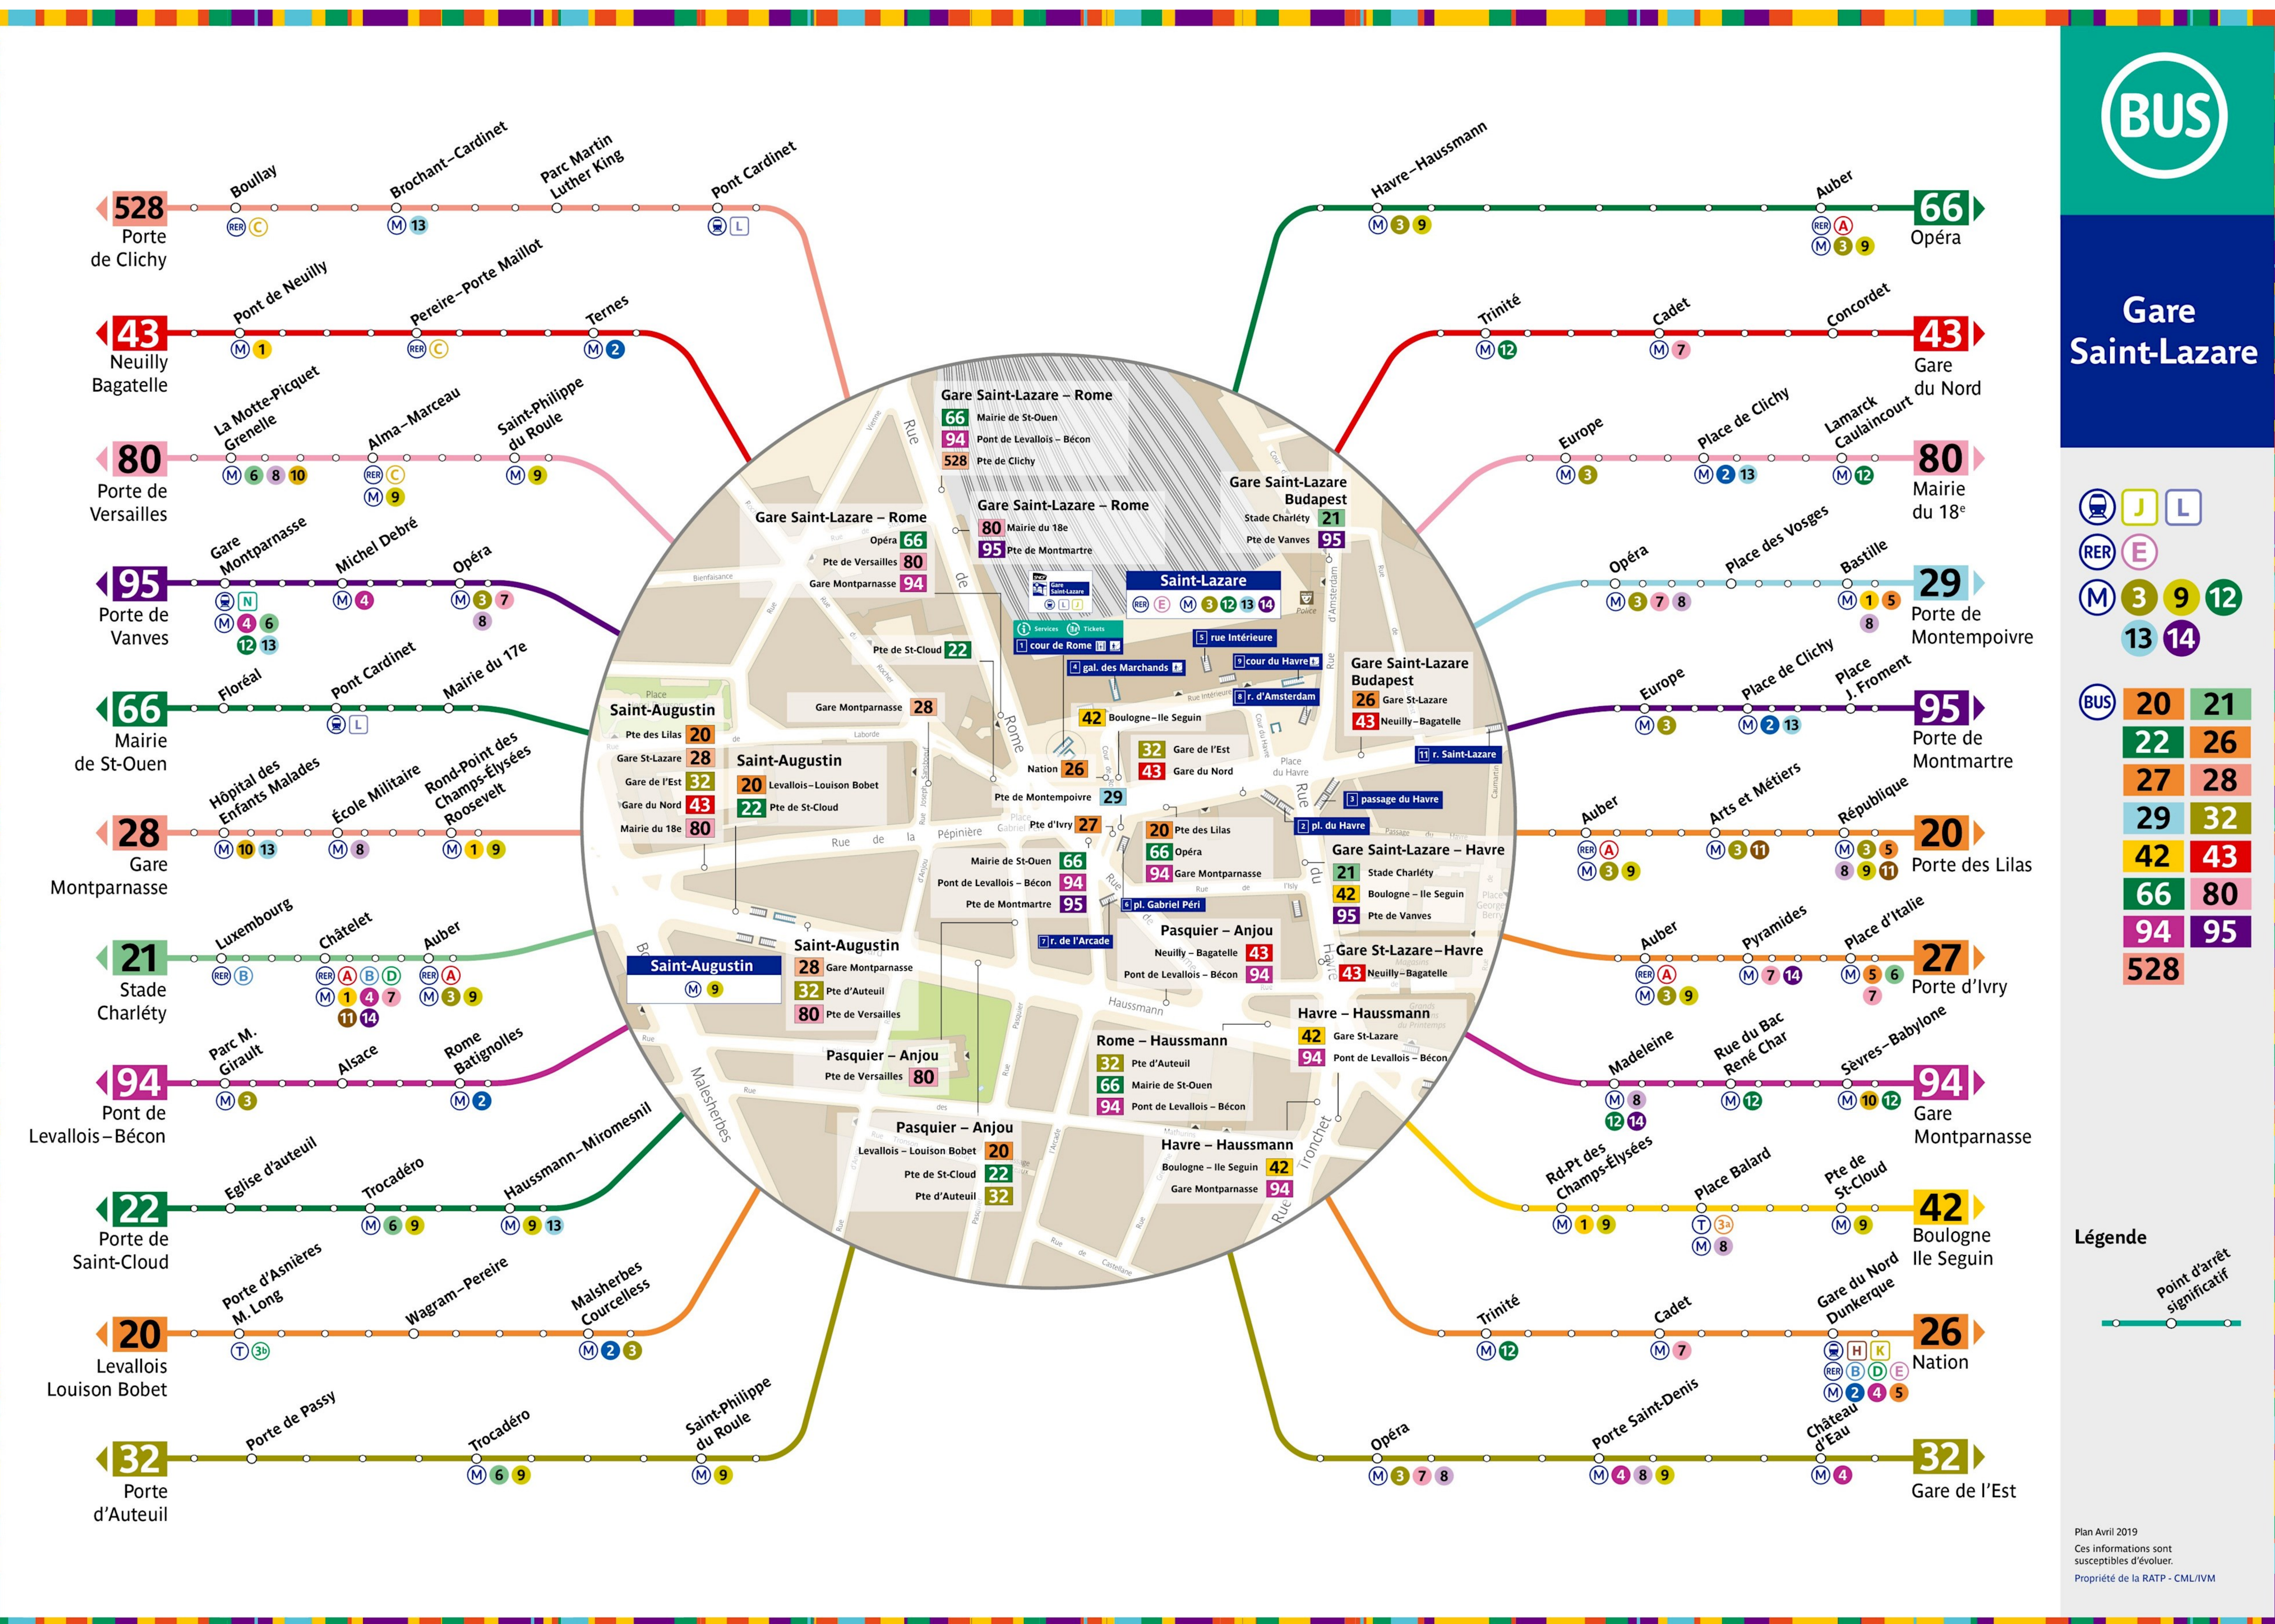

# Gare Saint-Lazare bus direction plan

Plan of night and day bus stops with bus numbers plus direction of travel around Gare Saint-Lazare in Paris France

## Paris daytime bus stops at Gare Saint-Lazare with bus numbers and direction of travel

## Paris night time bus stops at Gare Saint-Lazare with bus numbers and direction of travel

- Paris Metro Maps
- Only Airport shuttle services
- CDG Airport shuttle services
- RER train lines
- Paris tramway lines
- Paris buses