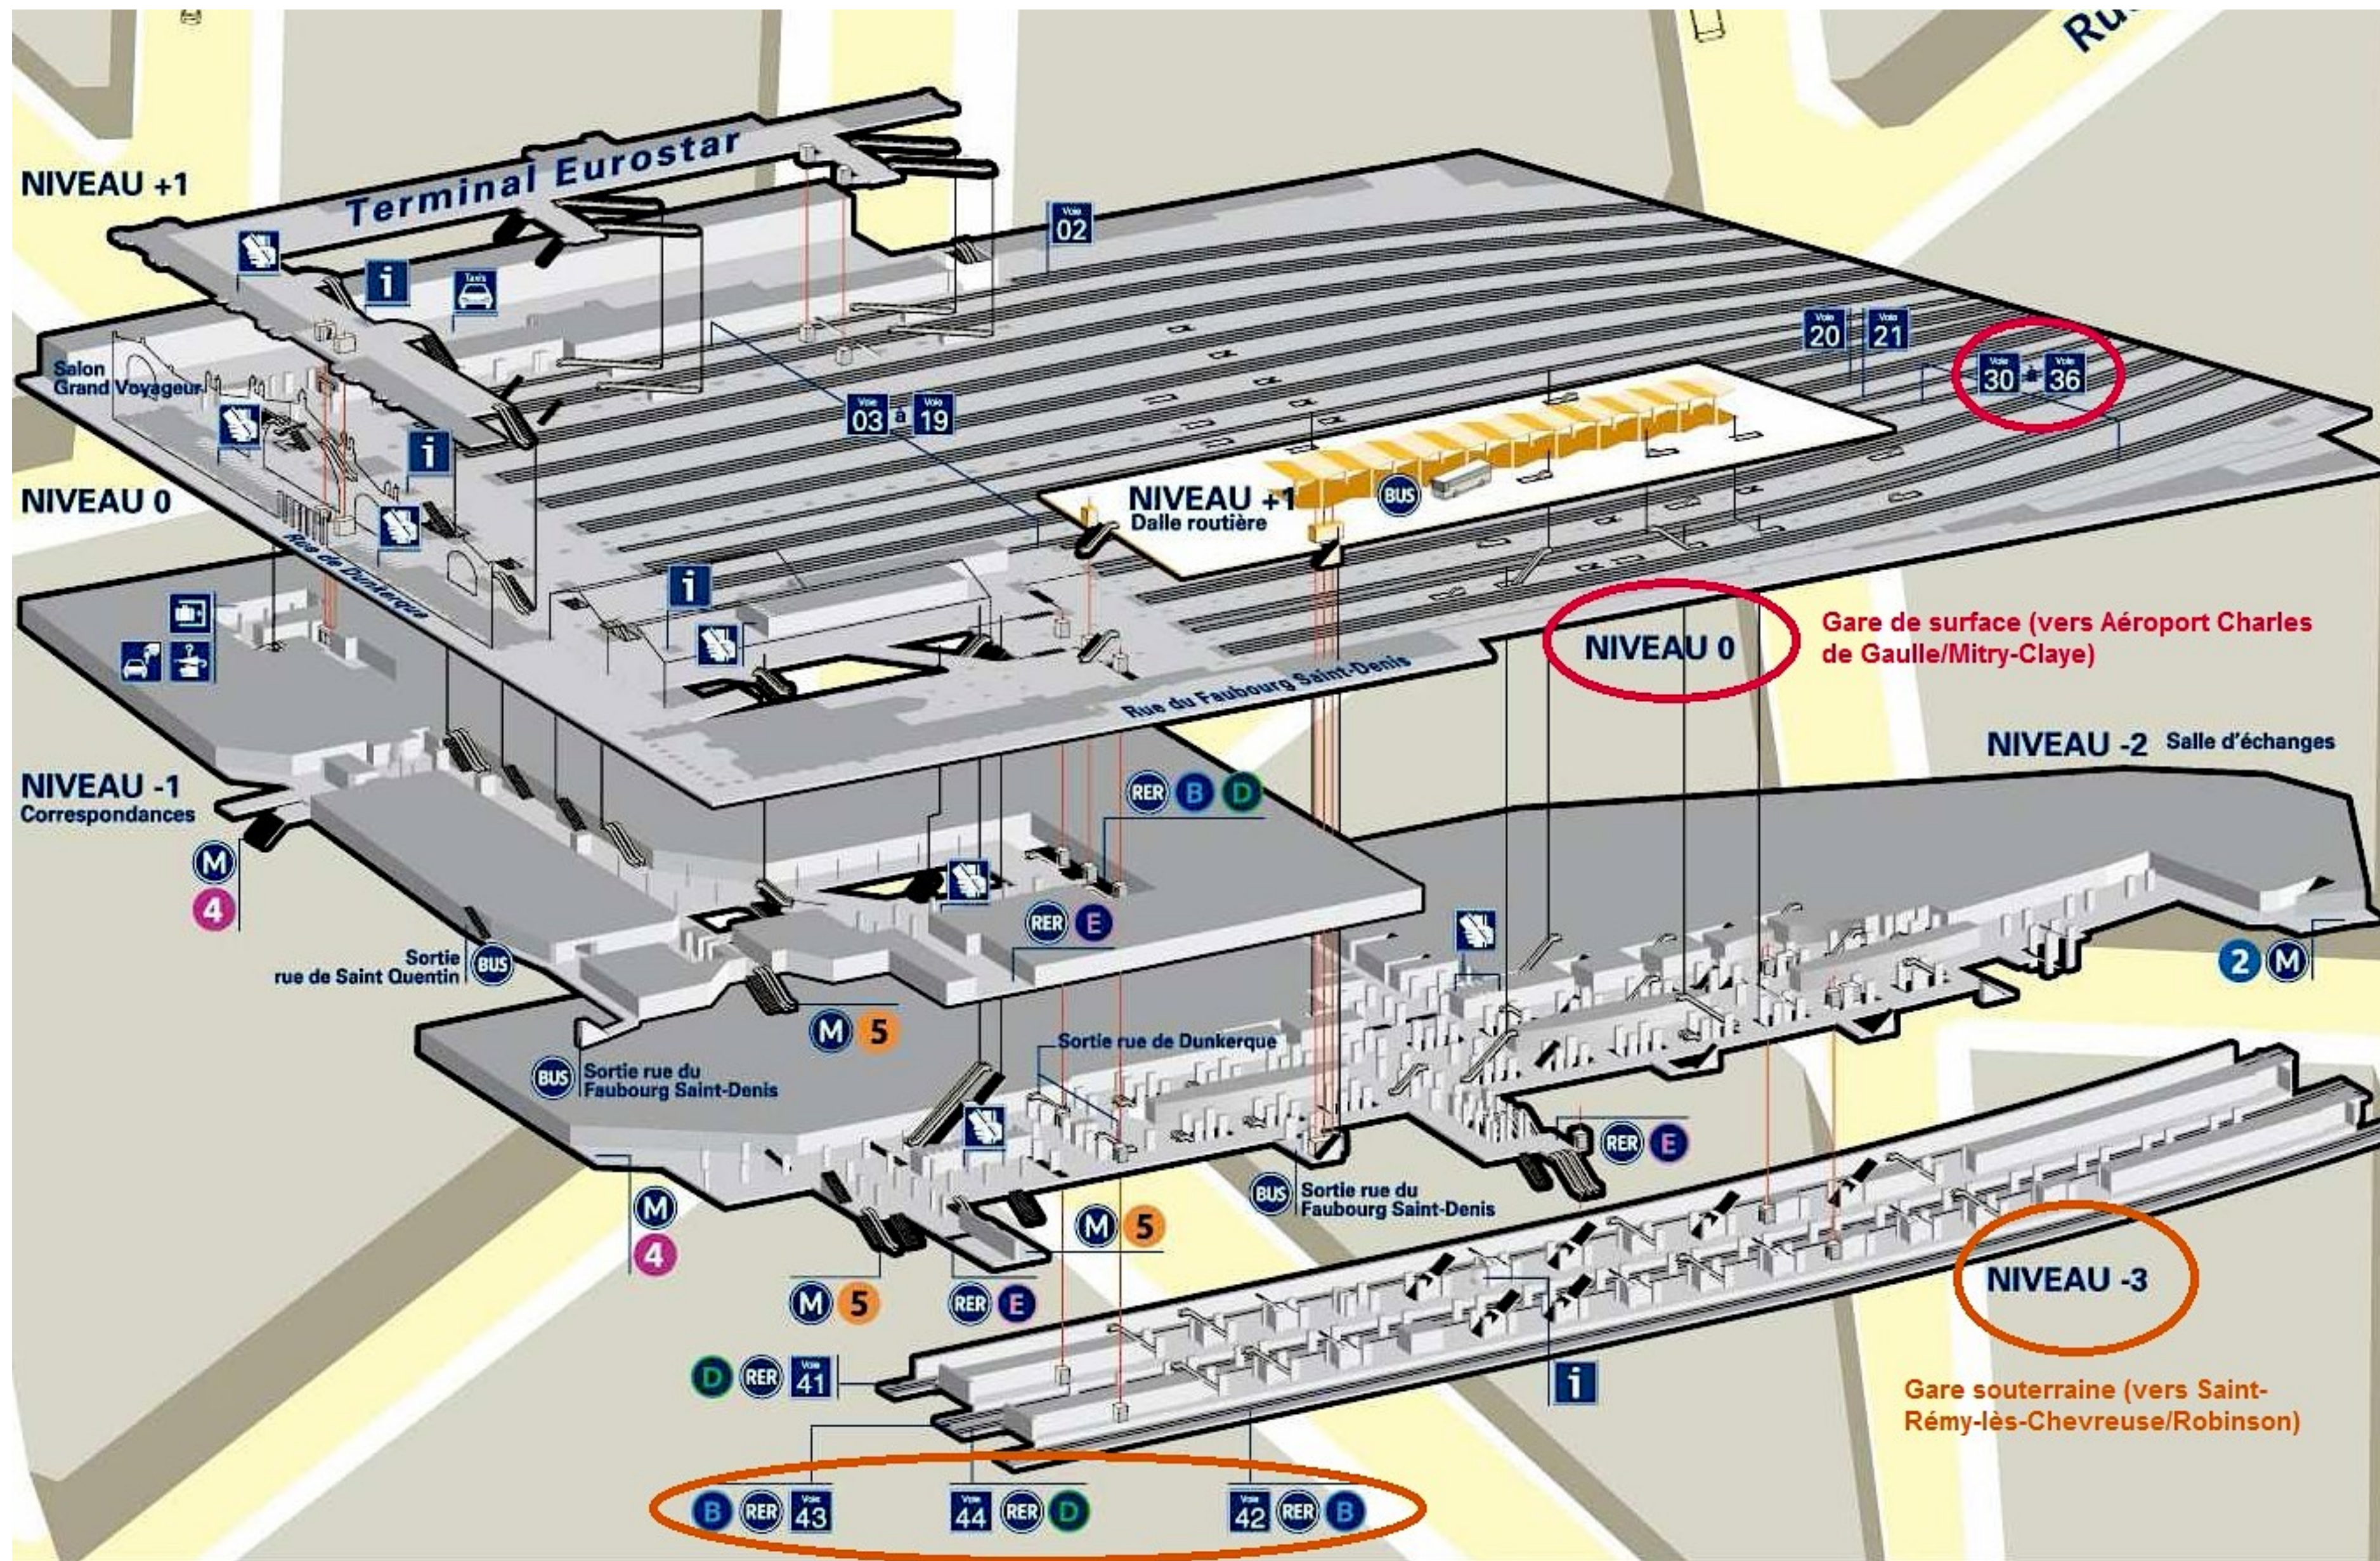

Gare du Nord in Paris

Plan of Gare du Nord train station with transport locations and levels

Via - EUtouring.com

* Gare du Nord transport

* Paris transport

Paris tourist information
www.eutouring.com

© EUtouring.com

Related Paris transport maps

- [Paris Metro Maps](#)
- [Orly Airports shuttle services](#)
- [CDG Airport shuttle services](#)
- [RER train lines](#)
- [Paris tramway lines](#)
- [Paris buses](#)