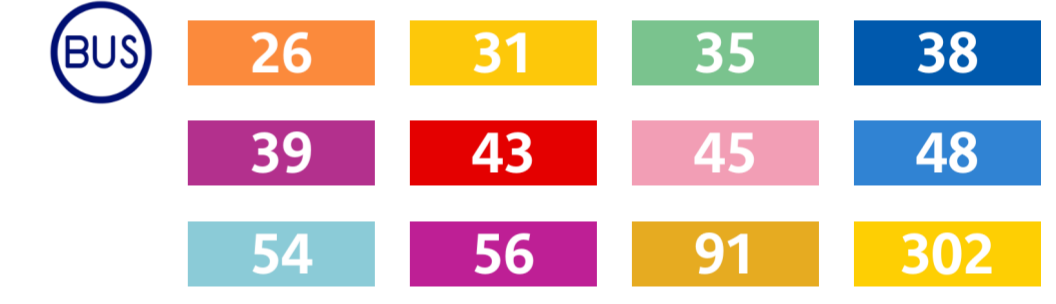

Paris Metro lines for Gare du Nord

Train lines for Gare du Nord

Live [Train arrivals and departures](#) at Gare du Nord

Buses for Gare du Nord

Daytime buses

Noctilien night buses

Shuttle buses

Paris sightseeing tour buses