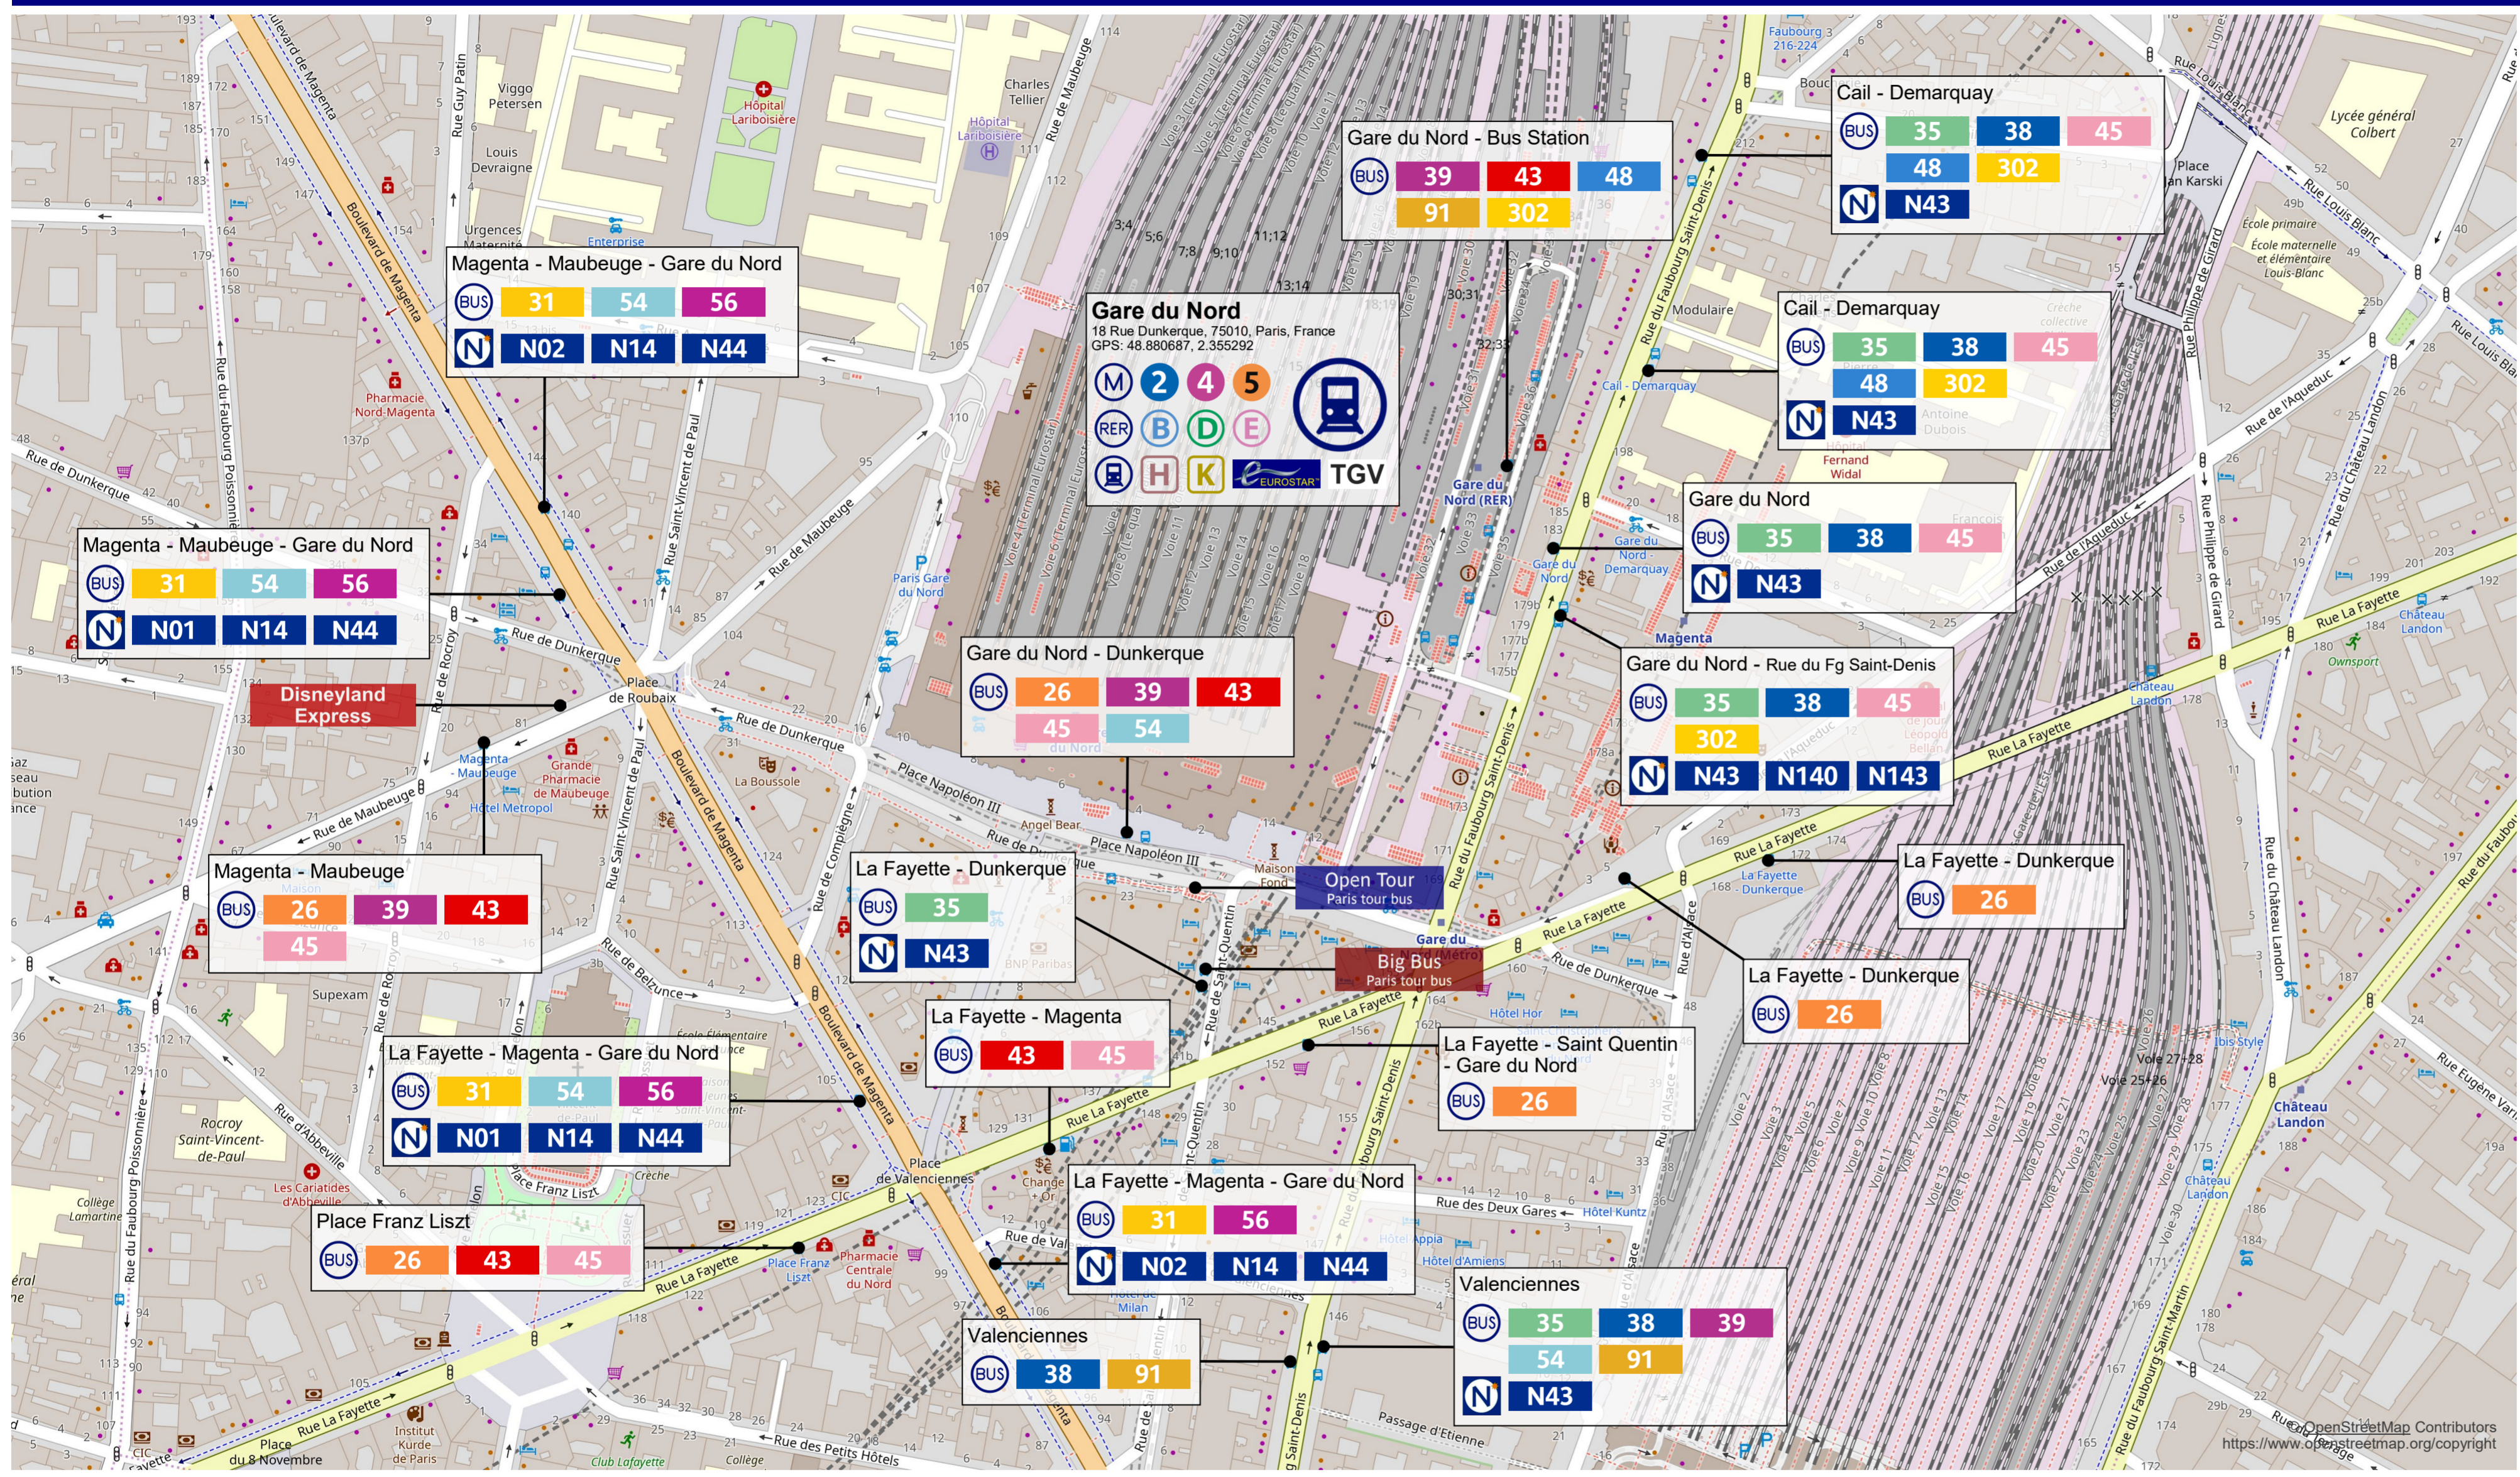

# How to get to Gare du Nord Paris

Transport map showing metro lines, train lines, night and day buses for Gare du Nord train station in Paris France

\* Gare du Nord transport  
\* Paris transport

Gare du Nord public transport options  
Including active button links for detailed maps on each line showing stops and connections along with timetables

Paris Metro lines for Gare du Nord

Train lines for Gare du Nord

Live [Train arrivals and departures](#) at Gare du Nord

Buses for Gare du Nord

Daytime buses

Noctilien night buses

Shuttle buses

Paris sightseeing tour buses

Gare du Nord train station plans

Paris tourist information  
[www.eutouring.com](http://www.eutouring.com)

Related Paris transport maps

- Paris Metro Maps
- Only Airport shuttle services
- CDG Airport shuttle services
- RER train lines
- Paris tramway lines
- Paris buses