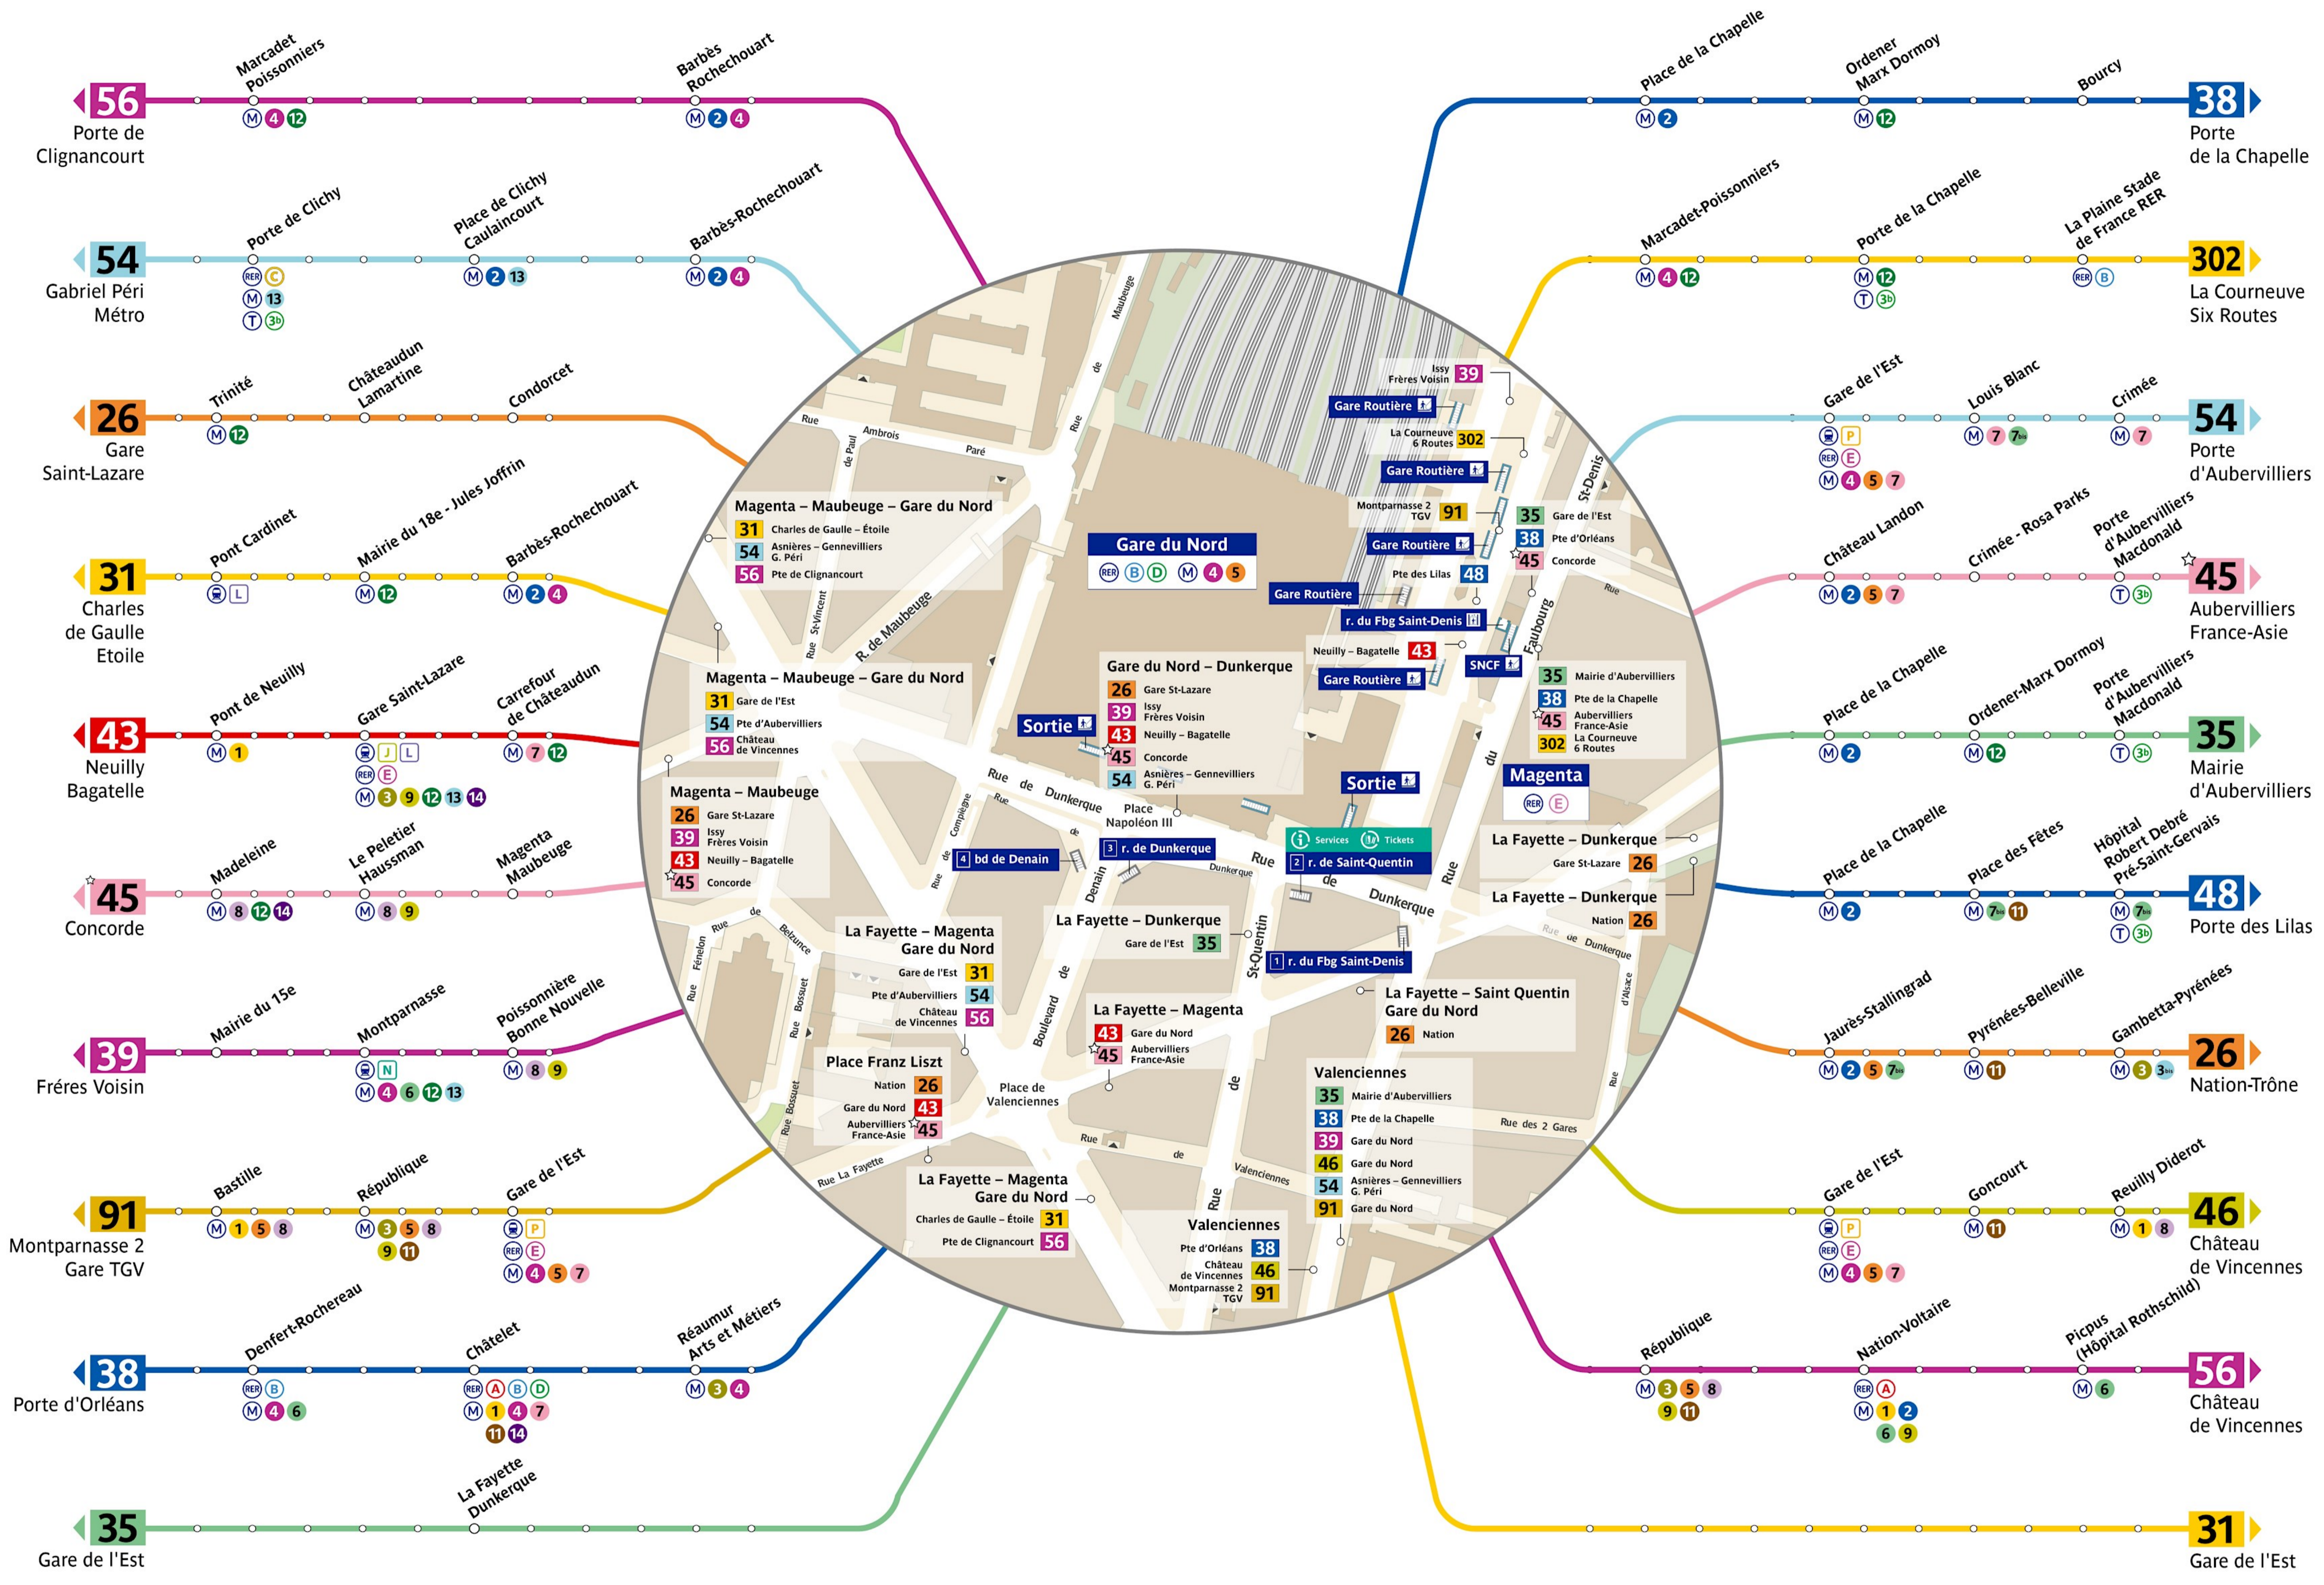

Gare du Nord bus direction plan

Plan of daytime bus stops with bus numbers plus direction of travel around Gare du Nord in Paris France

Gare du Nord

Légende

Point d'arrêt significatif

☆ : Nouvelle ligne de bus

Related Paris transport maps

- Paris Metro Maps
- Orly Airports shuttle services
- CDG Airport shuttle services
- RER train lines
- Paris tramway lines
- Paris buses