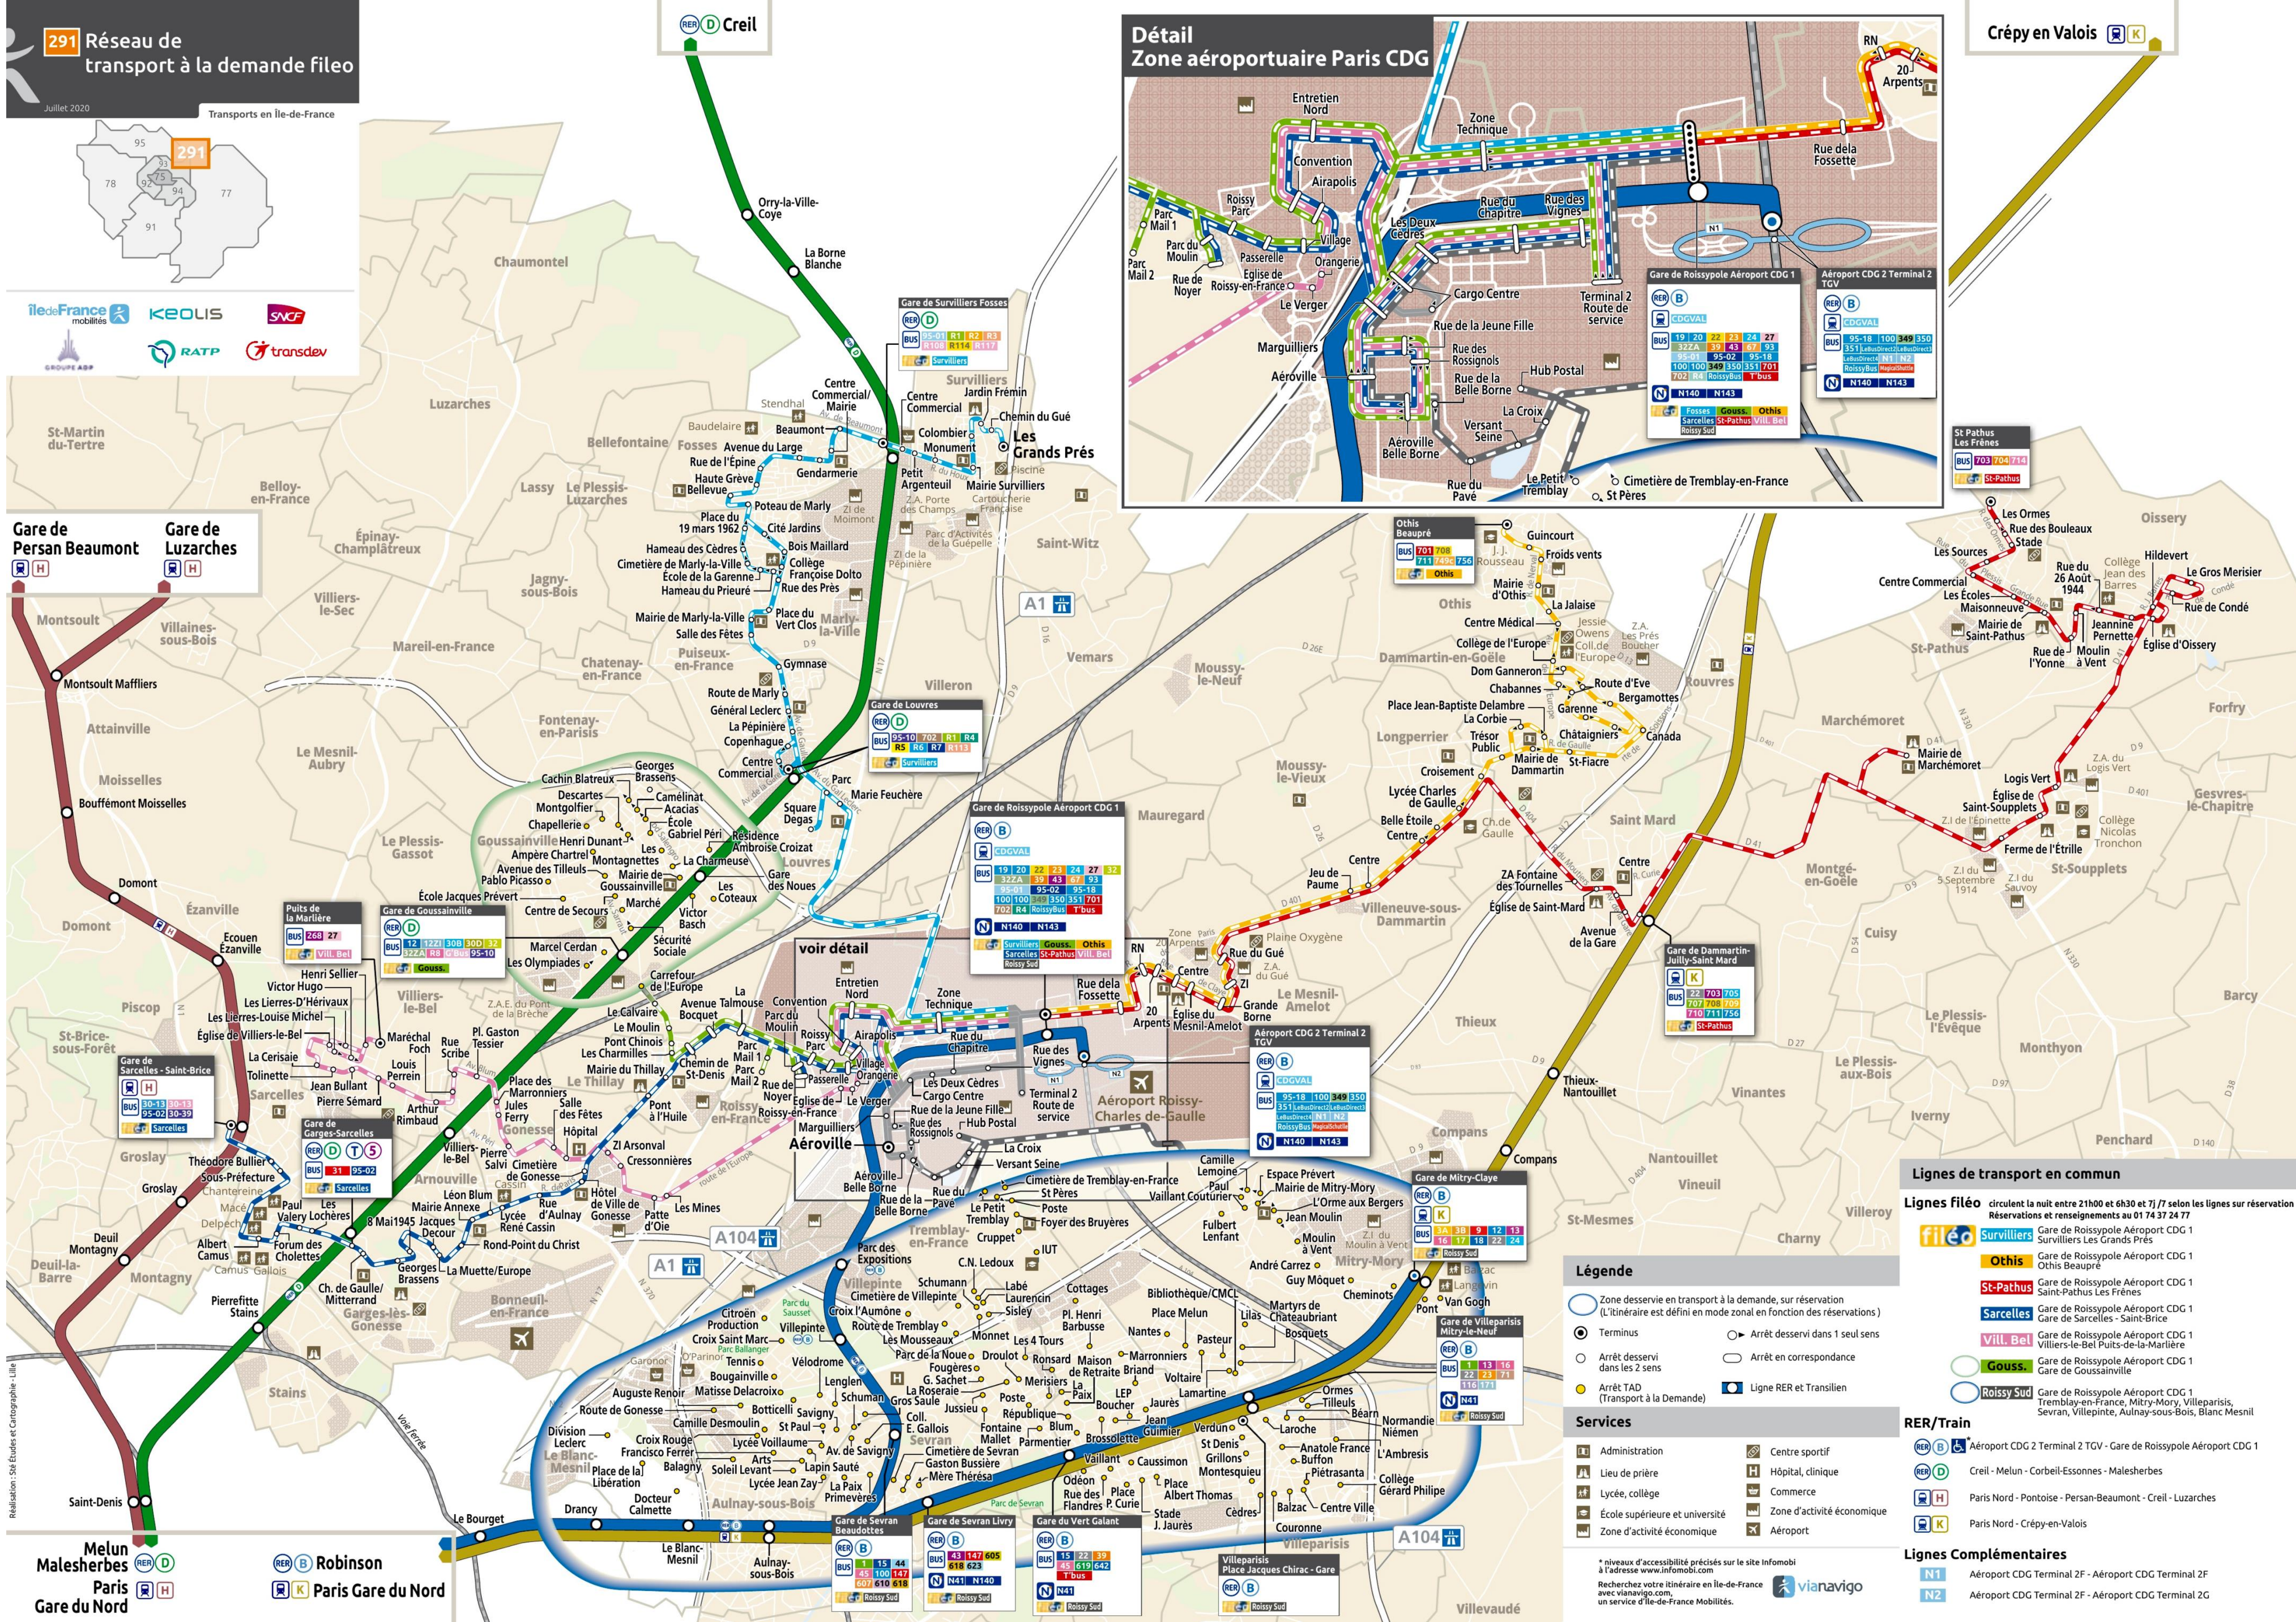

Transport network plan Fileo Buses

Charles de Gaulle airport regional buses

Paris Fileo bus route maps

Including direct button links for the latest detailed maps and timetables for each bus line with stops and transport connections.

- fileo Vill. Bel** Airport CDG 1 Station Villiers-le-Bel Puits-de-la-Marlière
- fileo Surveilliers** Airport CDG 1 Station Surveilliers Lesa grands Pres
- fileo St-Pathus** Airport CDG 1 Station Saint-Pathus Les Frenes
- fileo Sarcelles** Airport CDG 1 Station Sarcelles St Brice Gare
- fileo Othis** Airport CDG 1 Station Othis Beaupre
- fileo Gouss.** Airport CDG 1 Station Goussainville
- fileo RoissySud** Airport CDG 1 Station Tremblay-en-France, Mitry-Mory, Villeparisis, Sevran, Villepinte, Aulnay-sous-Bois, Blanc Mesnil
- fileo Bus Routes** Regional map of all Fileo bus routes

Paris public transport systems

- Paris Metro Maps
- Only Airports shuttle services
- CDG Airport shuttle services
- RER train lines
- Paris tramway lines
- Paris buses