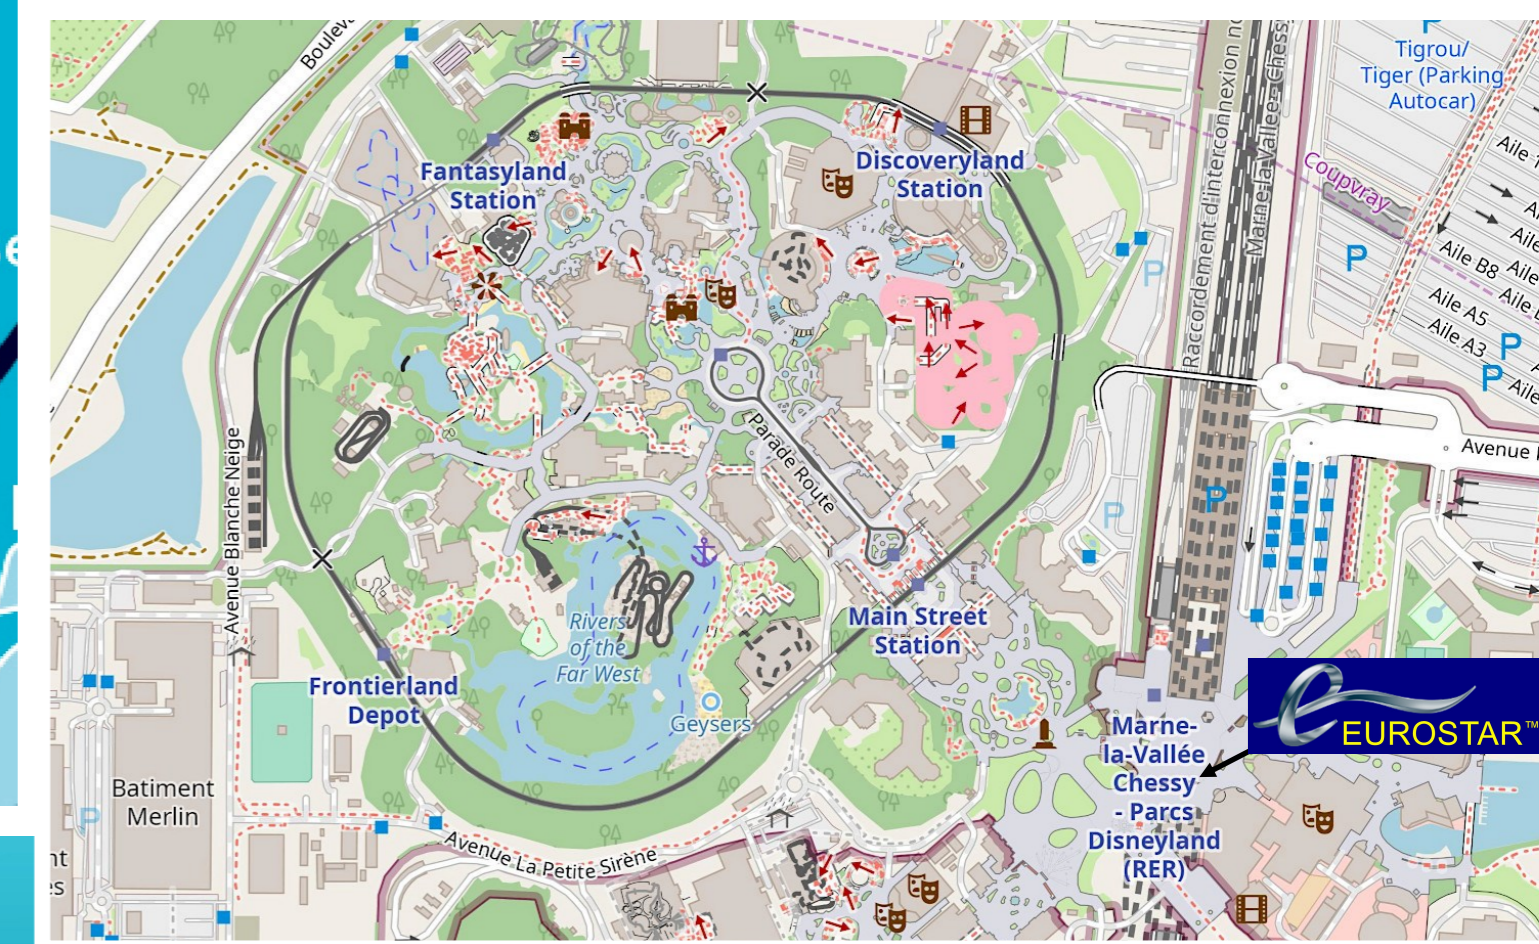

## Cheap train tickets from London to Disneyland Paris (Marne-la-Vallée Chessy)

Train tickets from London to Disneyland Paris (Marne-la-Vallée Chessy) start at €49 one-way for a Standard Class ticket if you book in Advance, however, if you're booking last-minute tickets on the day, the average price is around €191.57.<sup>1</sup>

## DISNEYLAND® PARIS

[Live train arrivals and departures times at Marne-la-Vallée Chessy station](#)

TIMETABLE | 15 DECEMBER 2019 - 11 DECEMBER 2020

### LONDON > MARNE-LA-VALLÉE

Direct service to the park gates from 15 December 2019 until 5 January 2020 and from 2 February onwards

Notes	Mon	Tue	Wed	Thur	Fri	Sat	Sun	LONDON St Pancras Intl	EBBSFLEET International	ASHFORD International	LILLE Europe	MARNE LA VALLÉE	Train no.
1	✓	-	✓	-	✓	-	✓	10:14	10:34	10:58	12:54	14:04	9074
2	-	-	-	-	-	✓	-	10:14	10:34	10:58	12:54	14:04	9074
3	-	✓	-	✓	-	-	-	10:14	10:34	10:58	12:54	14:04	9074
4	-	-	✓	✓	✓	✓	-	10:14	-	10:58	12:54	14:04	9074
5	-	-	-	✓	✓	-	✓	10:24	10:42	-	12:54	14:04	9074

### LONDON > MARNE-LA-VALLÉE

Direct service to the park gates from 3 June to 11 December 2020

Notes	Mon	Tue	Wed	Thur	Fri	Sat	Sun	LONDON St Pancras Intl	EBBSFLEET International	ASHFORD International	LILLE Europe	MARNE LA VALLÉE	Train no.
1	✓	-	✓	-	✓	-	✓	10:14	10:34	10:58	12:54	14:04	9074
2	-	-	-	-	-	✓	-	10:14	10:34	10:58	12:54	14:04	9074
3	-	✓	-	✓	-	-	-	10:14	10:34	10:58	12:54	14:04	9074
4	-	-	-	-	-	-	✓	10:24	10:42	-	12:54	14:04	9074