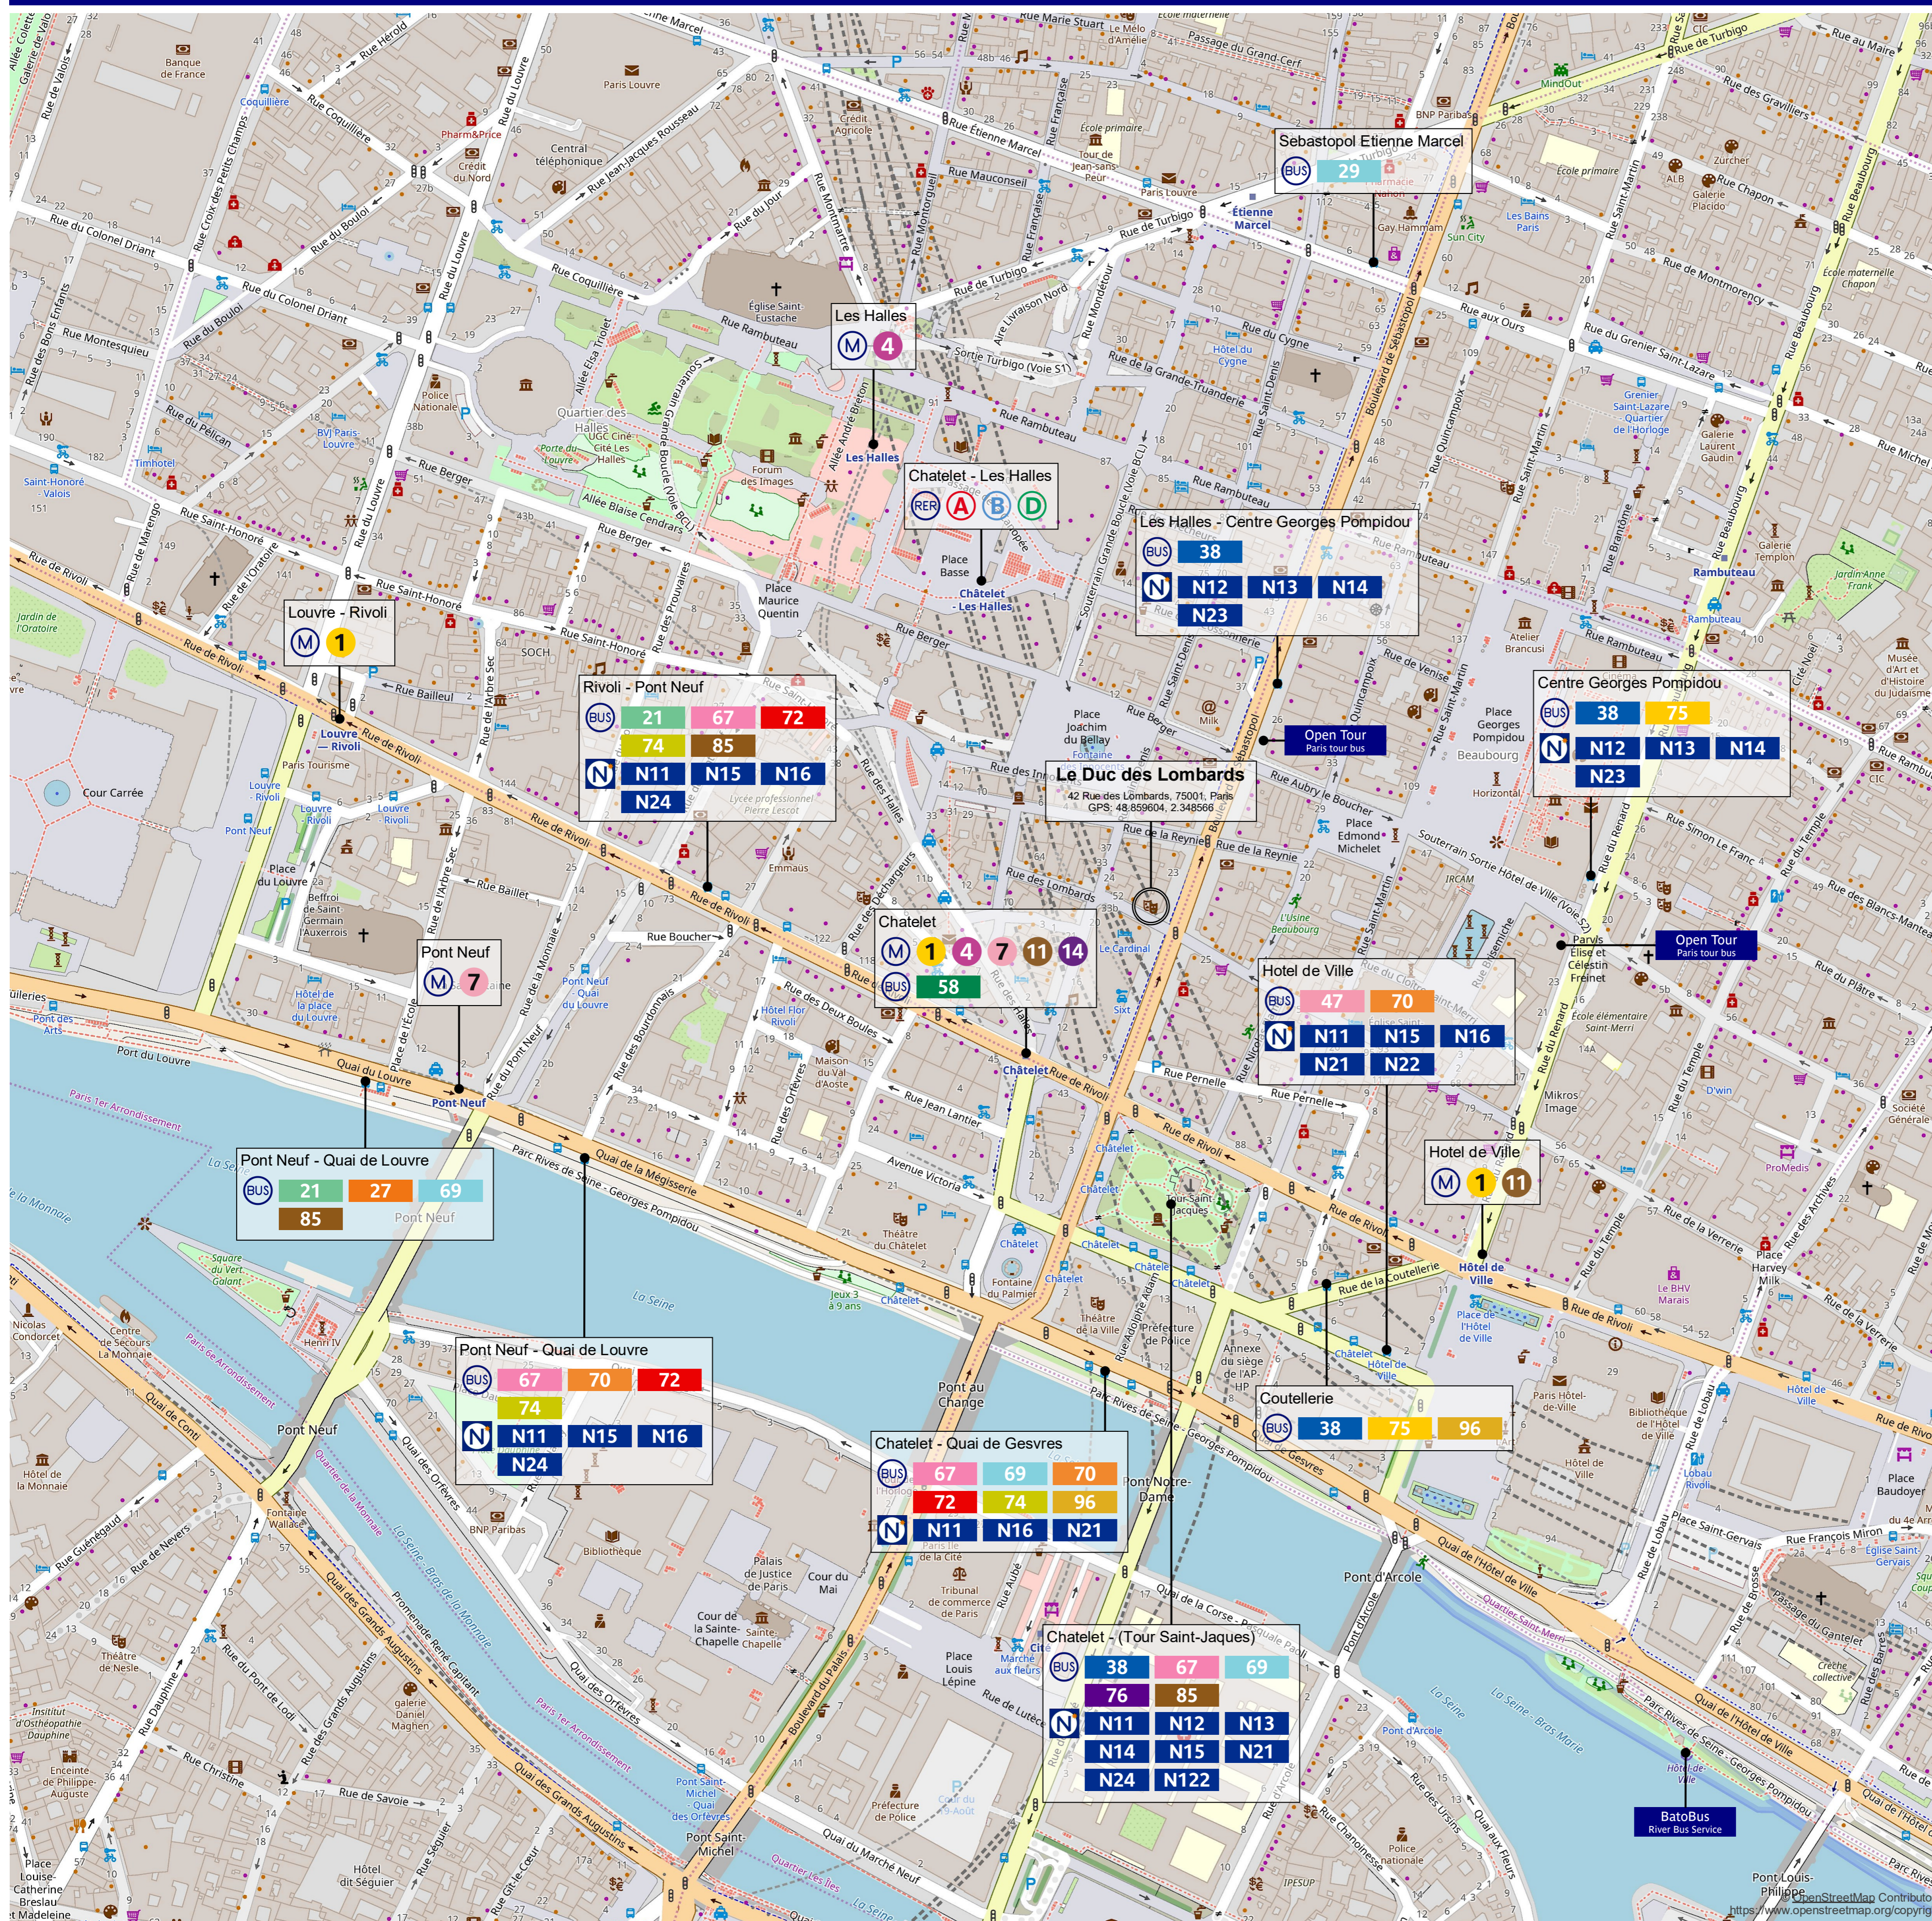

How to get to Le Duc des Lombards jazz club

Transport map showing metro lines, train lines, night and day buses plus connections for Le Duc des Lombards in Paris France

Le Duc des Lombards transport options

Including active button links for detailed maps on each line showing stops and connections along with timetables

Paris Metro lines for Le Duc des Lombards

Train lines for Le Duc des Lombards

[Live Train departures at Chatelet-les-Halles station](#)

Buses for Le Duc des Lombards

Daytime buses

BUS	21	27	29	38
	47	58	67	69
	70	72	74	75
	76	85	96	

Noctilien night buses

N	N11	N12	N13	N14
	N15	N16	N21	N22
	N23	N24	N122	

Paris sightseeing tour buses

BUS	Open Tour Paris tour bus	BatoBus River Bus Service
-----	-----------------------------	------------------------------

Le Duc des Lombards plans and information

[Duc des Lombards Concert drinks menu](#)

[Duc des Lombards Jam drinks menu](#)

[Duc des Lombards Stage plan](#)

Related Paris transport maps

- [Paris Metro Maps](#)
- [Orly Airport shuttle services](#)
- [CDG Airport shuttle services](#)
- [RER train lines](#)
- [Paris tramway lines](#)
- [Paris buses](#)