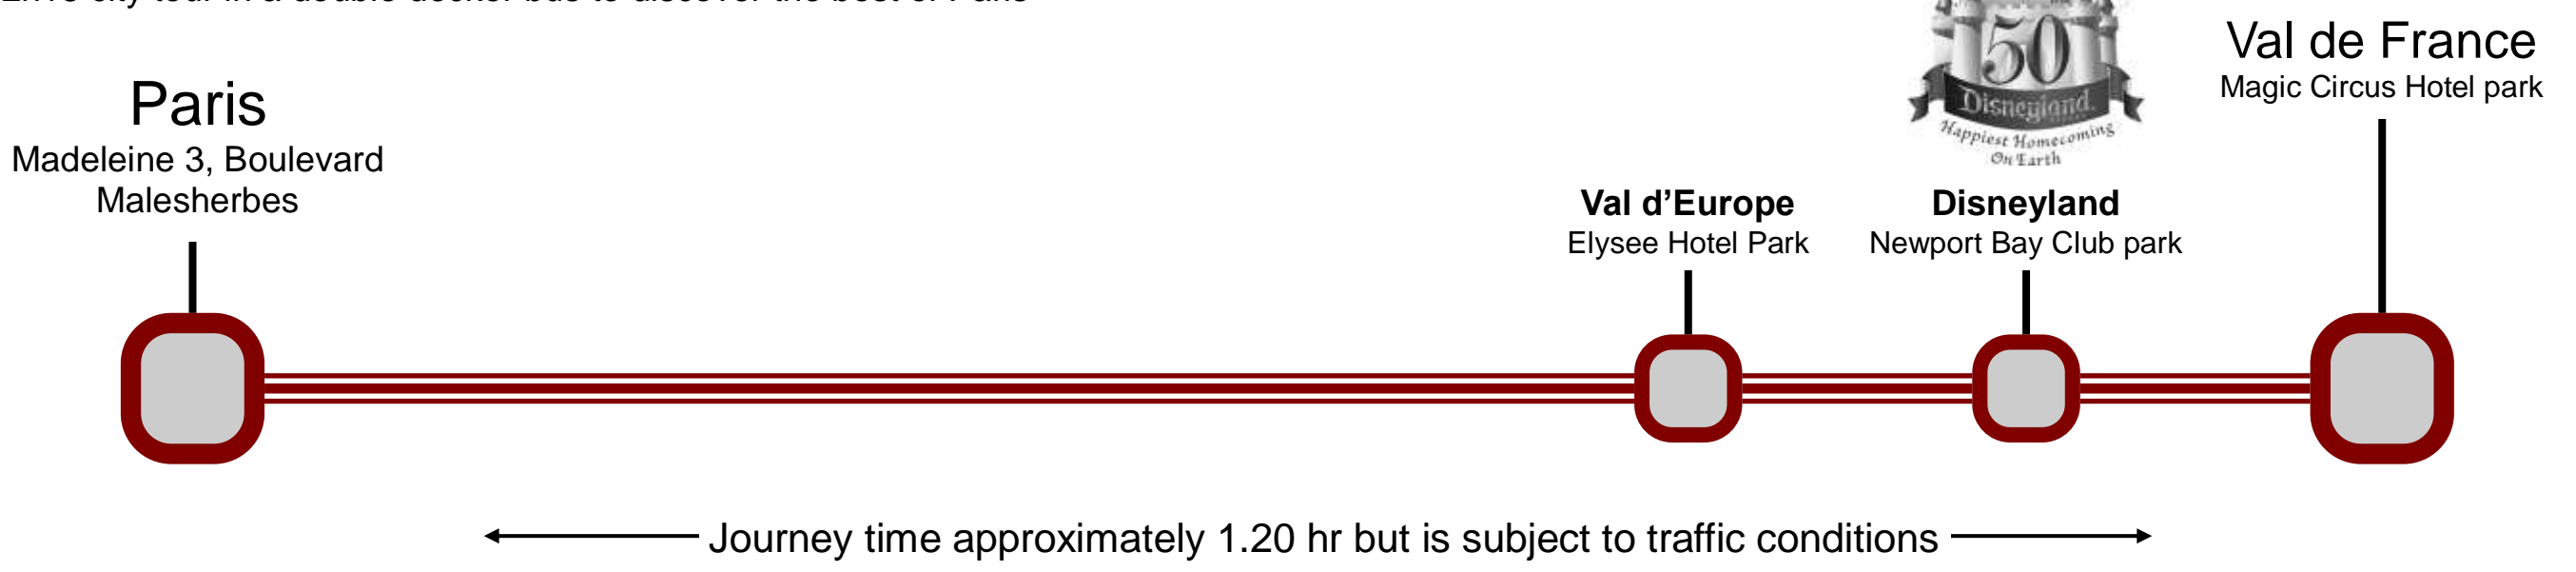

Disneyland Paris Essentials Tour

Disneyland Parks to Paris

- Shuttle Bus map with stops
- Shuttle Bus timetables
- Disneyland Paris Essentials bus tour ticket costs

Disneyland Paris

Essentials Paris Tour

Via - EUtouring.com

Disneyland Paris Essentials bus map and stops

Dedicated shuttle bus service that runs between Disneyland Parks and Paris city centre and also includes a 2h15 city tour in a double decker bus to discover the best of Paris

Disneyland Paris Essentials shuttle bus departure times starting from Val de France

Val de France (Magic Circus Hotel park)	Disneyland (Newport Bay Club park)	Val d'Europe (Elysee Hotel park)	Paris (Madeleine 3 Boulevard Malesherbes)
10.15 hrs	10.25 hrs	10.35 hrs	11.30 hrs

Direction Disneyland Paris

Disneyland Paris Essentials shuttle bus departure times from Paris

Paris (Madeleine 3 Boulevard Malesherbes)	Val d'Europe (Elysee Hotel park)	Disneyland (Newport Bay Club park)	Val de France (Magic Circus Hotel park)
18.00hrs	19.05 hrs	19.10 hrs	19.20 hrs