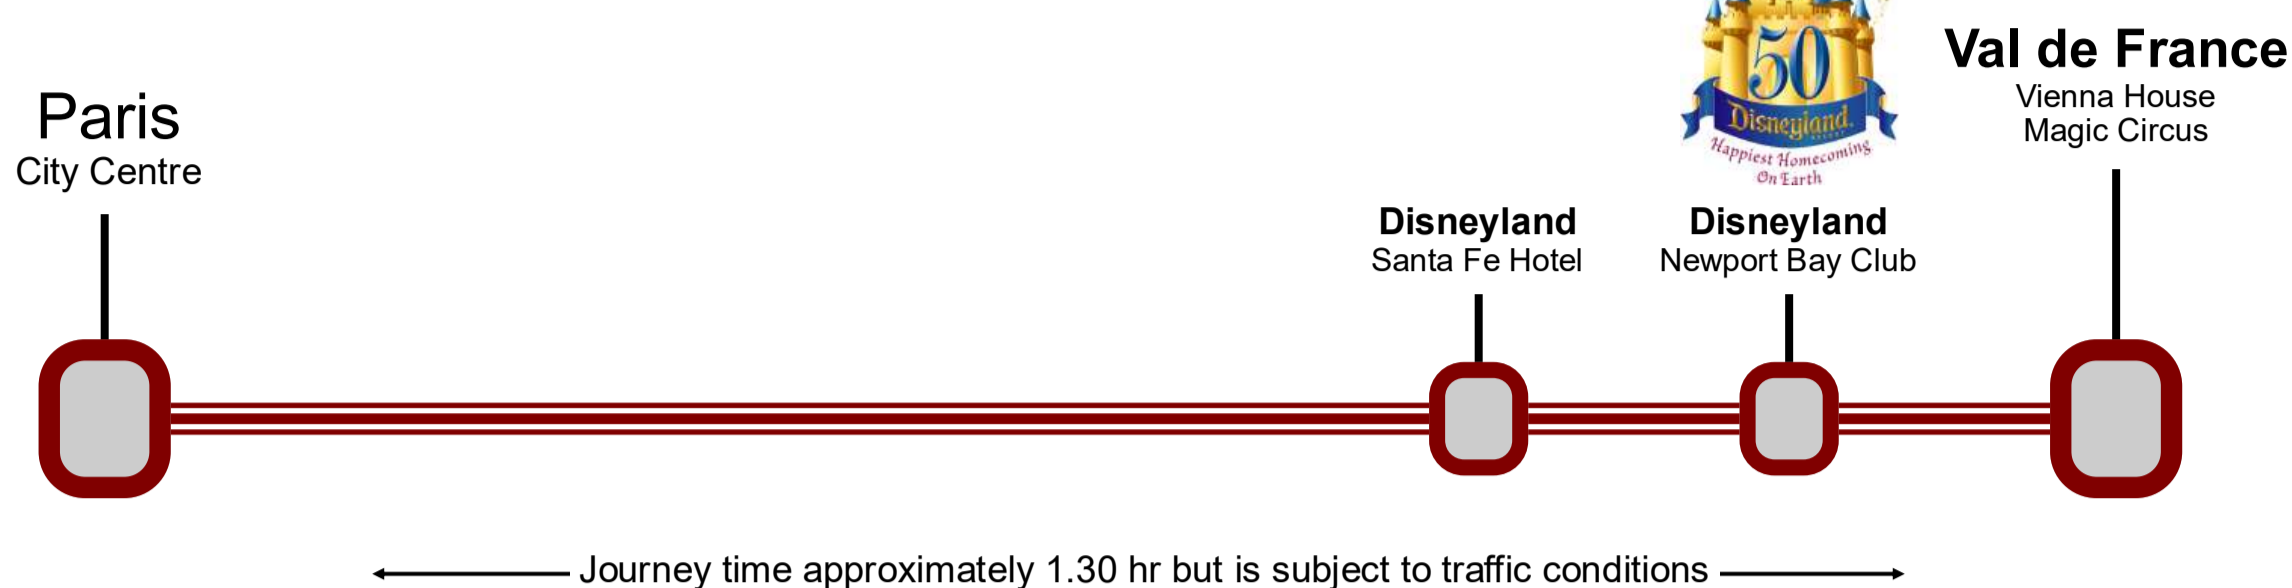

## Disneyland Paris Essentials Tour

Disneyland Parks to Paris

- Shuttle Bus map with stops
- Shuttle Bus timetables
- Disneyland Paris Essentials bus tour ticket costs

### Disneyland Paris Essentials bus map and stops

Dedicated shuttle bus service that runs between Disneyland Parks and Paris city centre and also includes a River Seine cruise from the Eiffel Tower to the Notre-Dame to discover the best of Paris