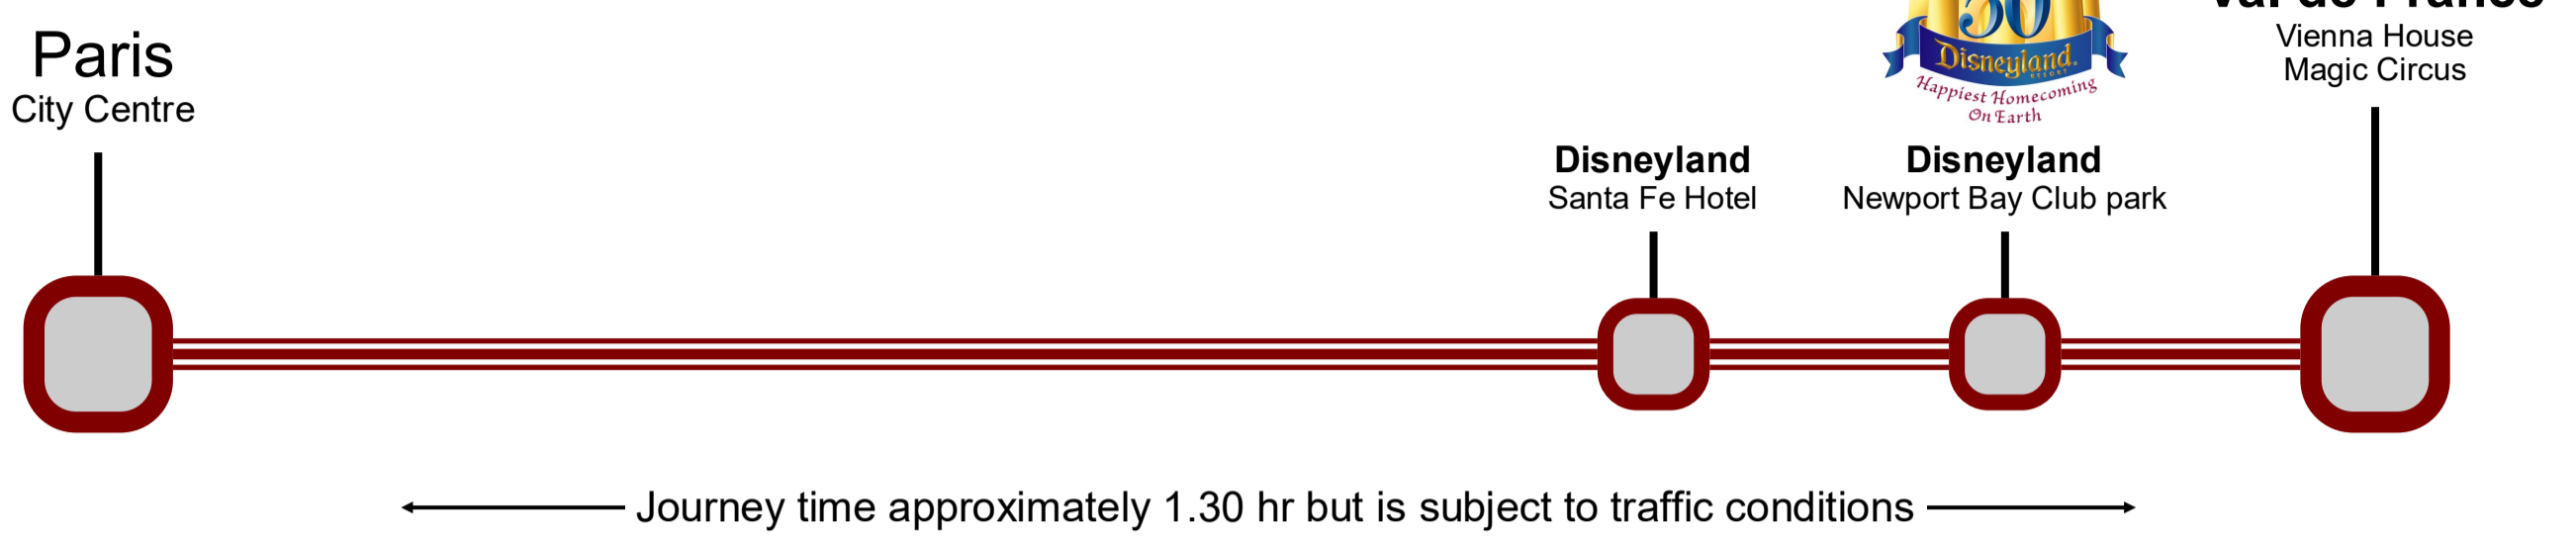

Disneyland Paris Essentials Tour

Disneyland Parks to Paris

- Shuttle Bus map with stops
- Shuttle Bus timetables
- Disneyland Paris Essentials bus tour ticket costs

Disneyland Paris

Essentials Paris Tour

Via - EUtouring.com

Disneyland Paris Essentials bus map and stops

Dedicated shuttle bus service that runs between Disneyland Parks and Paris city centre and also includes a River Seine cruise from the Eiffel Tower to the Notre-Dame to discover the best of Paris