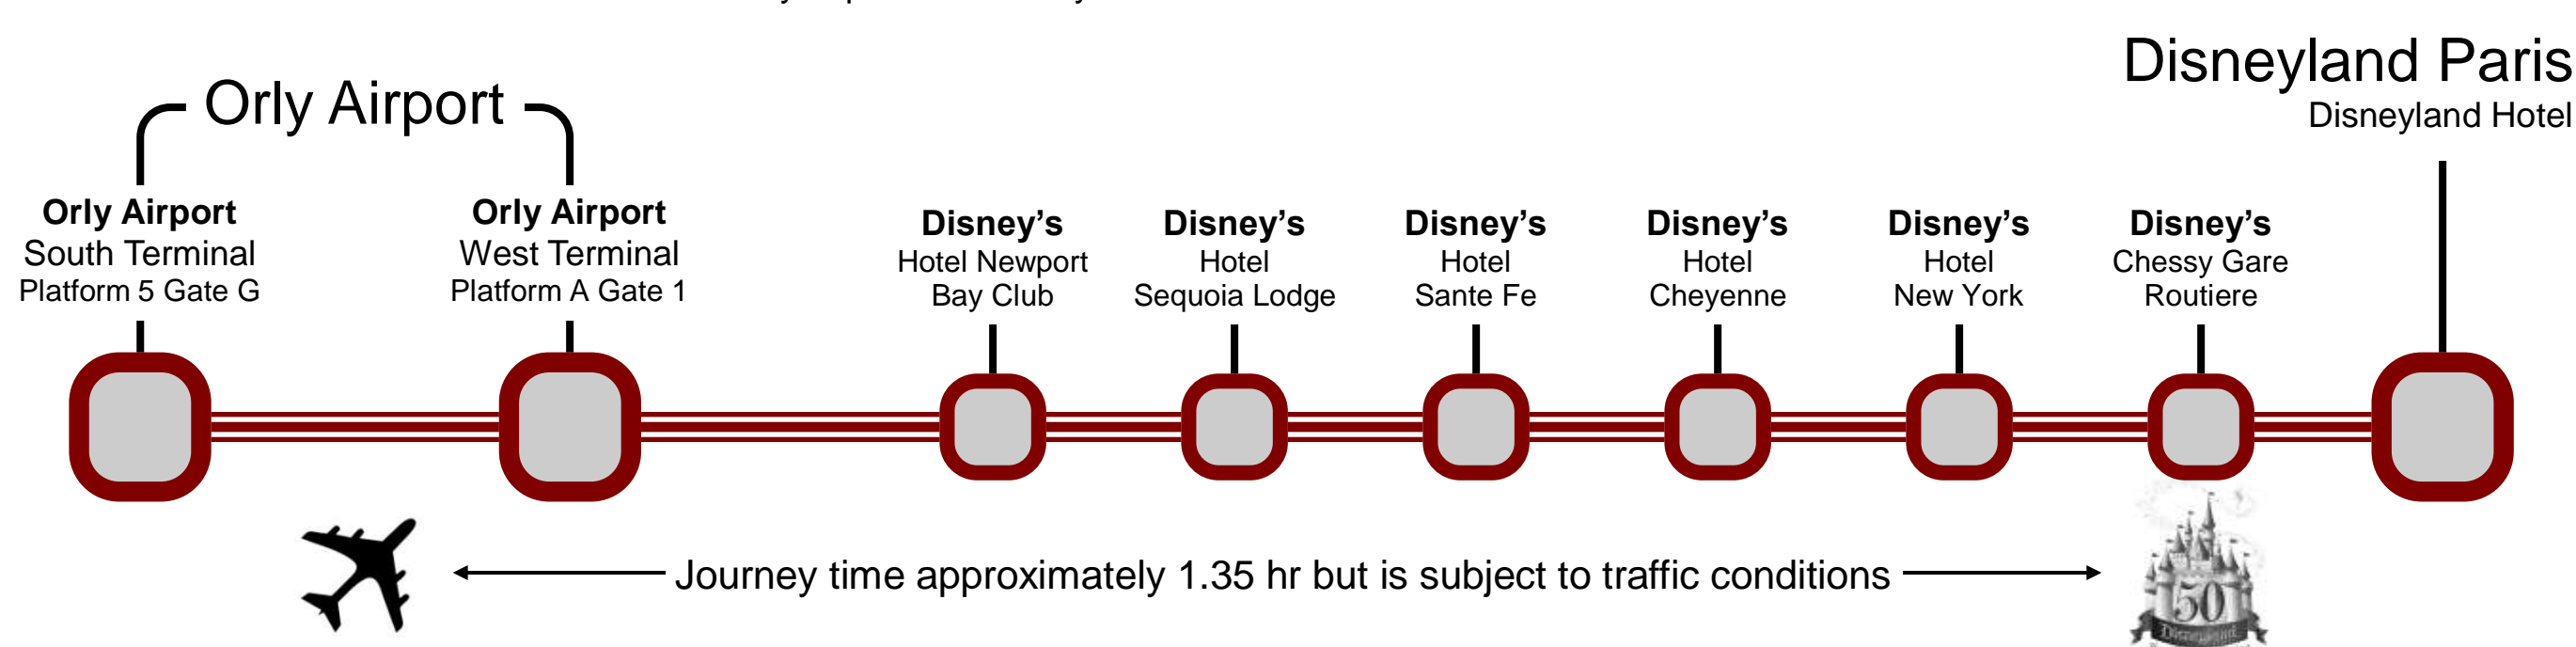

Magical Shuttle Bus Service

Orly airport to Disneyland Paris

- Shuttle Bus map with stops
- Shuttle Bus timetables
- Shuttle Bus ticket costs

Disneyland Paris

Orly Magical Shuttle

Via - EUtouring.com

Magical Shuttle bus map and stops

Dedicated shuttle bus service that runs between Orly airport and Disneyland Paris

Magical Shuttle bus timetables

Direction Disneyland Paris

Shuttle bus service 7 days a week with a journey time approximately 1.35 hr journey time and timetables are given for reference only and subject to traffic conditions

Magical Shuttle bus departure times from Orly airport

Orly Airport South Terminal Platform 5 Gate G				Orly Airport West Terminal Platform A Gate 1			
9.00 hrs	12.00 hrs	15.00 hrs	18.00 hrs	9.10 hrs	12.10 hrs	15.10 hrs	18.10 hrs
10.00 hrs	13.00 hrs	16.00 hrs	19.00 hrs	10.10 hrs	13.10 hrs	16.10 hrs	19.10 hrs
11.00hrs	14.00 hrs	17.00 hrs	20.15 hrs	11.10hrs	14.10 hrs	17.10 hrs	20.25 hrs

Paris tourist information
www.eutouring.com

© EUtouring.com

Related Paris transport maps

- [Paris Metro Maps](#)
- [Orly Airports shuttle services](#)
- [CDG Airport shuttle services](#)
- [RER train lines](#)
- [Paris tramway lines](#)
- [Paris buses](#)