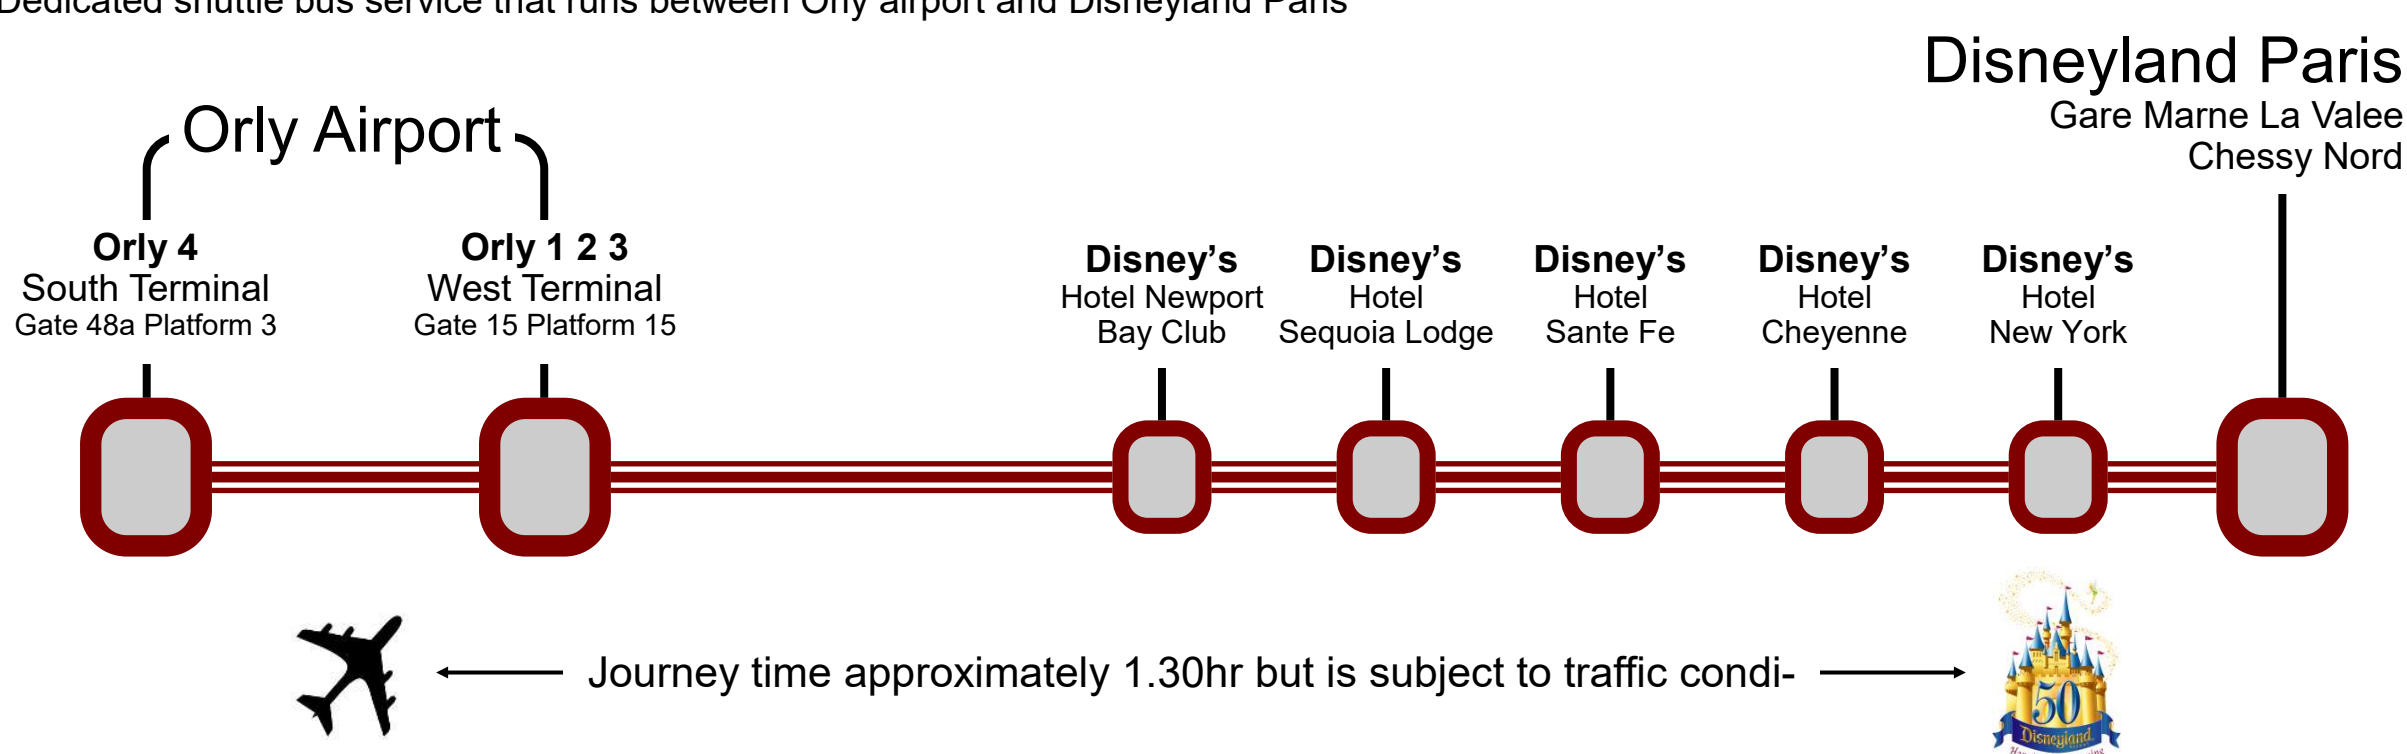

Magical Shuttle Bus Service

Orly airport to Disneyland Paris

- Shuttle Bus map with stops
- Shuttle Bus timetables
- Shuttle Bus ticket costs

Disneyland Paris

Orly Magical Shuttle

Via - EUtouring.com

Magical Shuttle bus map and stops

Dedicated shuttle bus service that runs between Orly airport and Disneyland Paris

Journey time approximately 1.30hr but is subject to traffic condi-

Magical Shuttle bus timetables

Direction Disneyland

Shuttle bus service 7 days a week with a journey time approximately 1.30hr journey time and timetables are given for reference only and subject to traffic conditions

Magical Shuttle bus departure times from Orly airport to Disneyland Paris

Orly 4 Airport South Terminal Gate 48a Platform 3				Orly 1 2 3 Airport West Terminal Gate 15 Platform 15			
9.00 hrs	11.30 hrs	14.30 hrs	17.30 hrs	9.10 hrs	11.40 hrs	14.40 hrs	17.40 hrs
10.00 hrs	13.00 hrs	16.00 hrs	19.00 hrs	10.10 hrs	13.10 hrs	16.10 hrs	19.10 hrs

Direction Orly Airport

Magical Shuttle bus departure times from Disneyland Paris to Orly airport

Gare Marne La Valee Chessy Nord	Disney's Hotel New York The Art of Marvel	Disney's Hotel Cheyenne	Disney's Hotel Sante Fe	Disney's Hotel Sequoia Lodge	Disney's Hotel Newport Bay Club	Orly Airport estimated arrival time
6.20 hrs	6.25 hrs	6.30 hrs	6.40 hrs	6.45 hrs	6.50 hrs	7.50 hrs
8.00 hrs	8.05 hrs	8.10 hrs	8.20 hrs	8.25 hrs	8.30 hrs	9.30 hrs
9.30 hrs	9.40 hrs	9.40 hrs	9.50 hrs	9.55 hrs	10.00 hrs	11.00 hrs
11.00 hrs	11.10 hrs	11.10 hrs	11.20 hrs	11.25 hrs	11.30 hrs	12.30 hrs
12.30 hrs	12.40 hrs	12.40 hrs	12.50 hrs	12.55 hrs	13.00 hrs	14.00 hrs
14.00 hrs	14.10 hrs	14.10 hrs	14.20 hrs	14.25 hrs	14.30 hrs	15.30 hrs
15.30 hrs	15.40 hrs	15.40 hrs	15.50 hrs	15.55 hrs	16.00 hrs	17.00 hrs
17.00 hrs	17.10 hrs	17.10 hrs	17.20 hrs	17.25 hrs	17.30 hrs	18.30 hrs