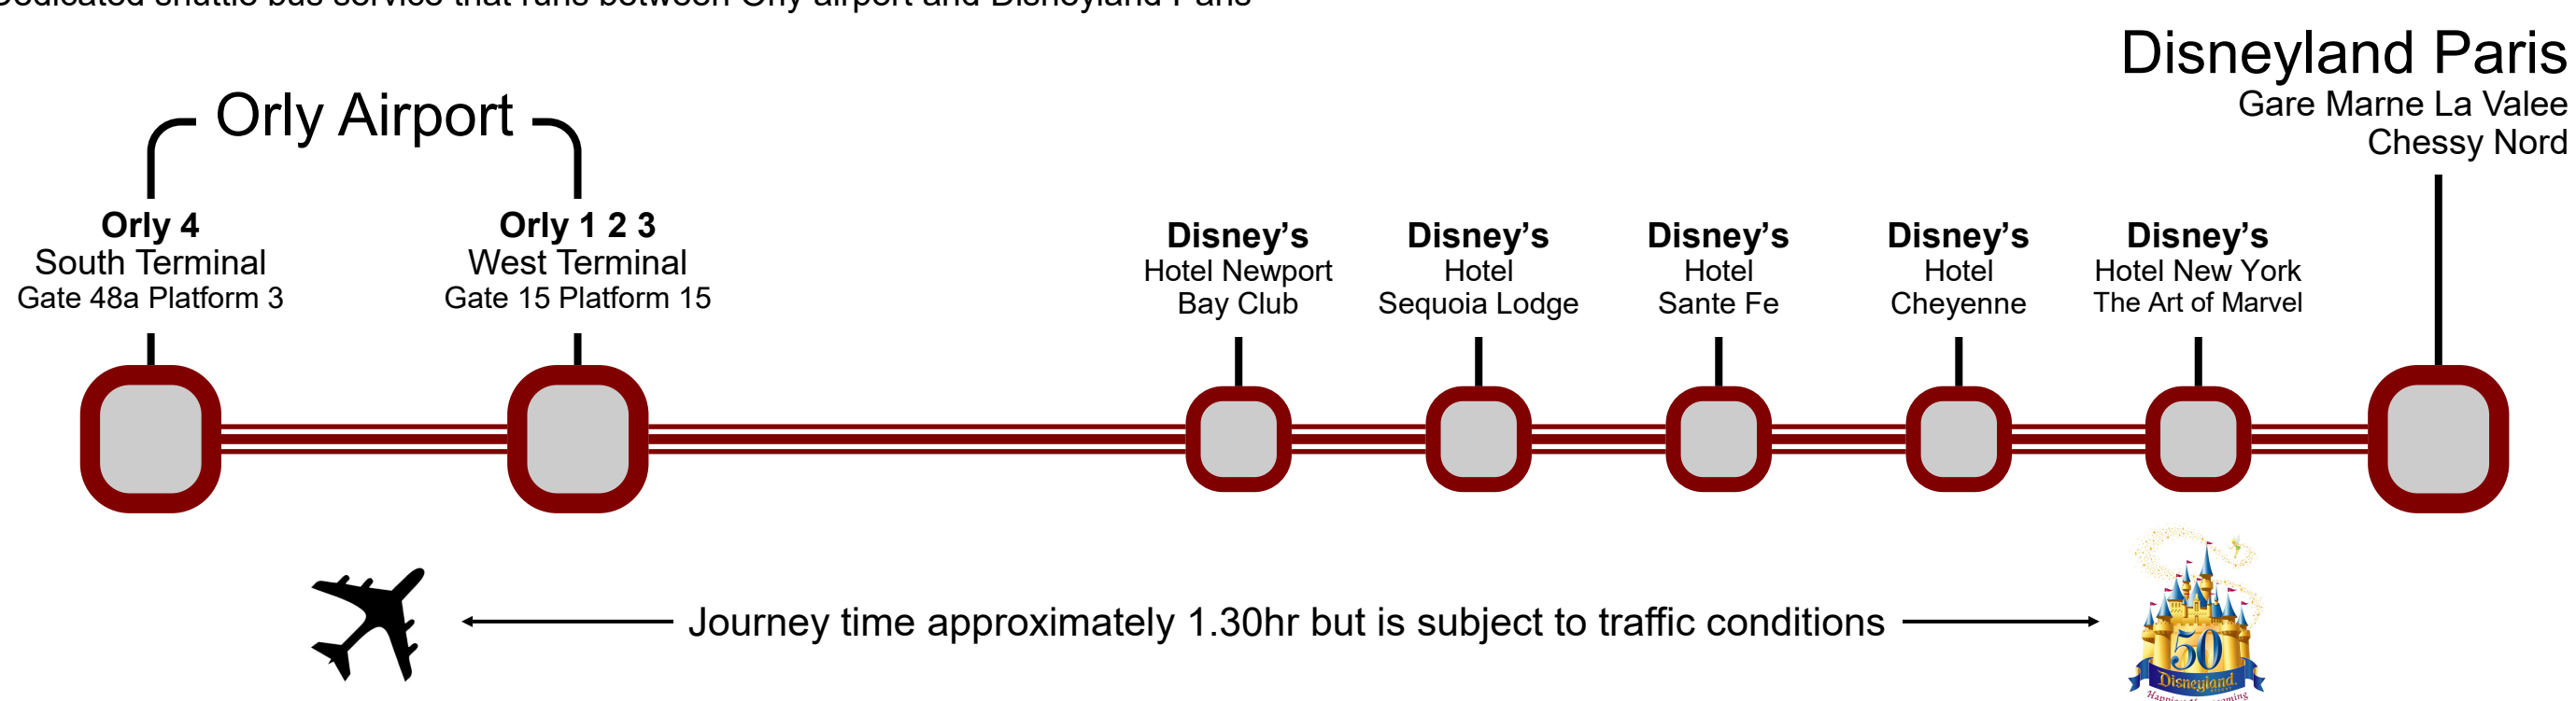

Magical Shuttle Bus Service

Orly airport to Disneyland Paris

- Shuttle Bus map with stops
- Shuttle Bus timetables
- Shuttle Bus ticket costs

Disneyland Paris

Orly Magical Shuttle

Via - EUtouring.com

Magical Shuttle bus map and stops

Dedicated shuttle bus service that runs between Orly airport and Disneyland Paris

Magical Shuttle bus timetables

Direction Disneyland Paris

Shuttle bus service 7 days a week with a journey time approximately 1.30hr
journey time and timetables are given for reference only and subject to traffic conditions

Magical Shuttle bus departure times from Orly airport to Disneyland Paris

Orly 4 Airport South Terminal Gate 48a Platform 3				Orly 1 2 3 Airport West Terminal Gate 15 Platform 15			
9.00 hrs	11.30 hrs	14.30 hrs	17.30 hrs	9.10 hrs	11.40 hrs	14.40 hrs	17.40 hrs
10.00 hrs	13.00 hrs	16.00 hrs	19.00 hrs	10.10 hrs	13.10 hrs	16.10 hrs	19.10 hrs

Direction Orly Airport

Magical Shuttle bus departure times from Disneyland Paris to Orly airport

Gare Marne La Valee Chussy Nord	Disney's Hotel New York The Art of Marvel	Disney's Hotel Cheyenne	Disney's Hotel Sante Fe	Disney's Hotel Sequoia Lodge	Disney's Hotel Newport Bay Club	Orly Airport estimated arrival time
6.20 hrs	6.25 hrs	6.30 hrs	6.40 hrs	6.45 hrs	6.50 hrs	7.50 hrs
8.00 hrs	8.05 hrs	8.10 hrs	8.20 hrs	8.25 hrs	8.30 hrs	9.30 hrs
9.30 hrs	9.35 hrs	9.40 hrs	9.50 hrs	9.55 hrs	10.00 hrs	11.00 hrs
11.00 hrs	11.05 hrs	11.10 hrs	11.20 hrs	11.25 hrs	11.30 hrs	12.30 hrs
12.30 hrs	12.35 hrs	12.40 hrs	12.50 hrs	12.55 hrs	13.00 hrs	14.00 hrs
14.00 hrs	14.05 hrs	14.10 hrs	14.20 hrs	14.25 hrs	14.30 hrs	15.30 hrs
15.30 hrs	15.35 hrs	15.40 hrs	15.50 hrs	15.55 hrs	16.00 hrs	17.00 hrs
17.00 hrs	17.05 hrs	17.10 hrs	17.20 hrs	17.25 hrs	17.30 hrs	18.30 hrs