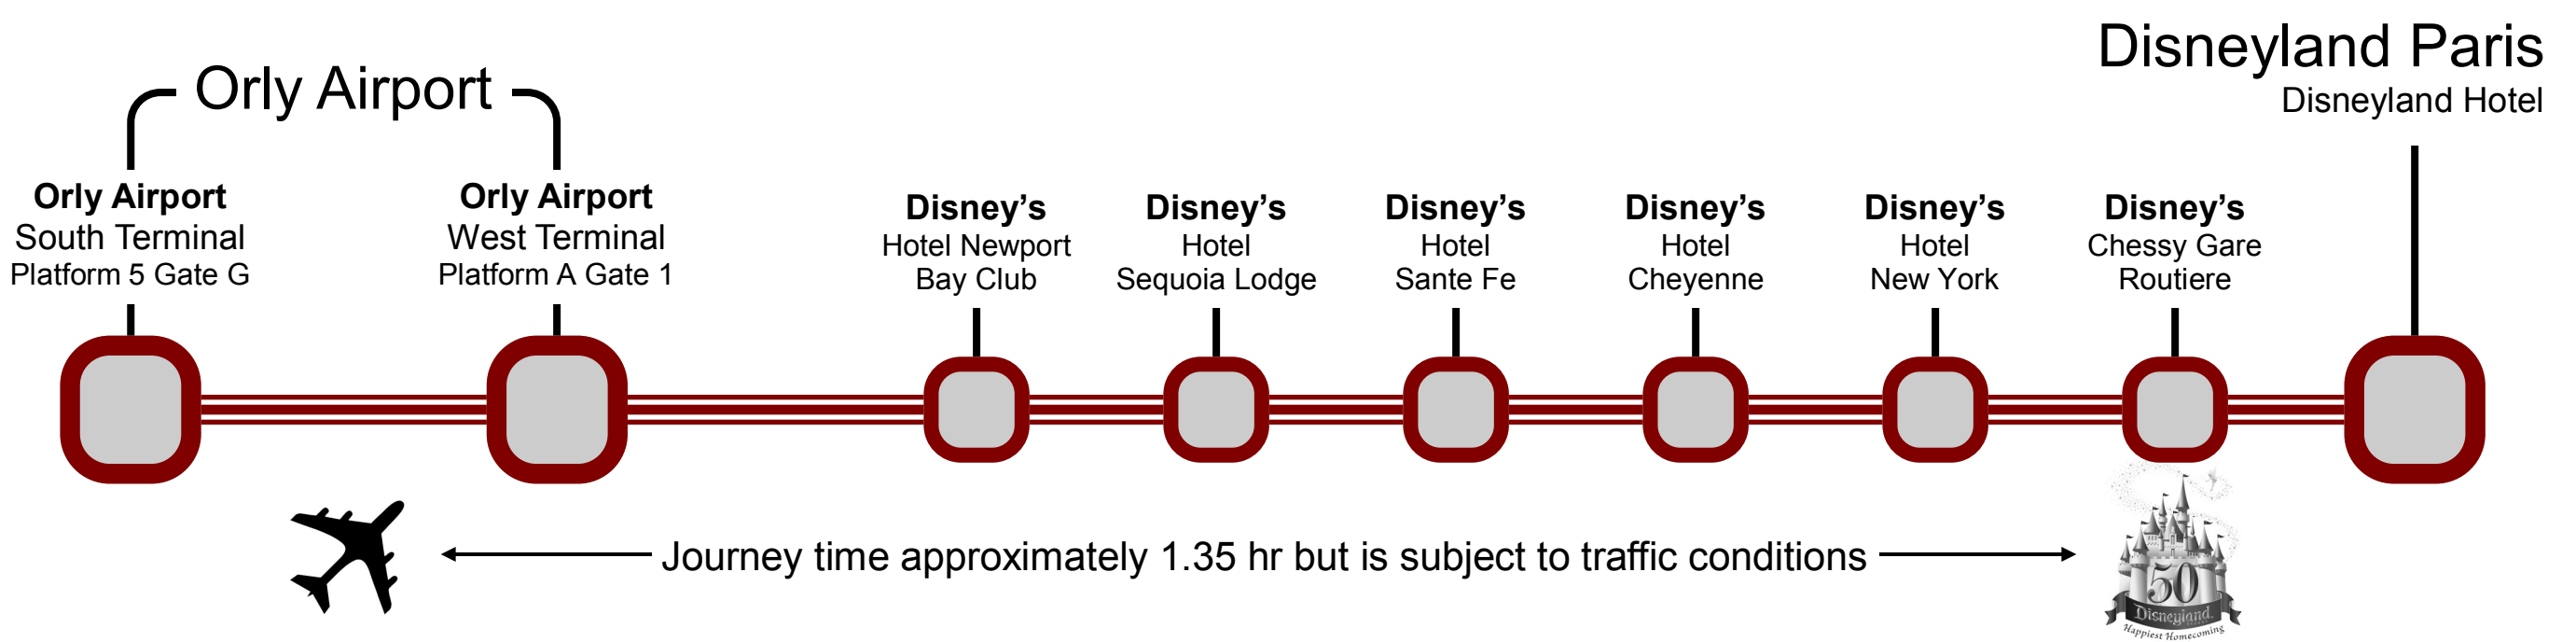

Magical Shuttle Bus Service

Orly airport to Disneyland Paris

- Shuttle Bus map with stops
- Shuttle Bus timetables
- Shuttle Bus ticket costs

Disneyland Paris

Orly Magical Shuttle

Via - EUtouring.com

Magical Shuttle bus map and stops

Dedicated shuttle bus service that runs between Orly airport and Disneyland Paris

Magical Shuttle bus timetables

Direction Disneyland Paris

Shuttle bus service 7 days a week with a journey time approximately 1.35 hr journey time and timetables are given for reference only and subject to traffic conditions

Magical Shuttle bus departure times from Orly airport

Orly Airport South Terminal Platform 5 Gate G				Orly Airport West Terminal Platform A Gate 1			
9.00 hrs	12.00 hrs	15.00 hrs	18.00 hrs	9.10 hrs	12.10 hrs	15.10 hrs	18.10 hrs
10.00 hrs	13.00 hrs	16.00 hrs	19.00 hrs	10.10 hrs	13.10 hrs	16.10 hrs	19.10 hrs
11.00hrs	14.00 hrs	17.00 hrs	20.15 hrs	11.10hrs	14.10 hrs	17.10 hrs	20.25 hrs