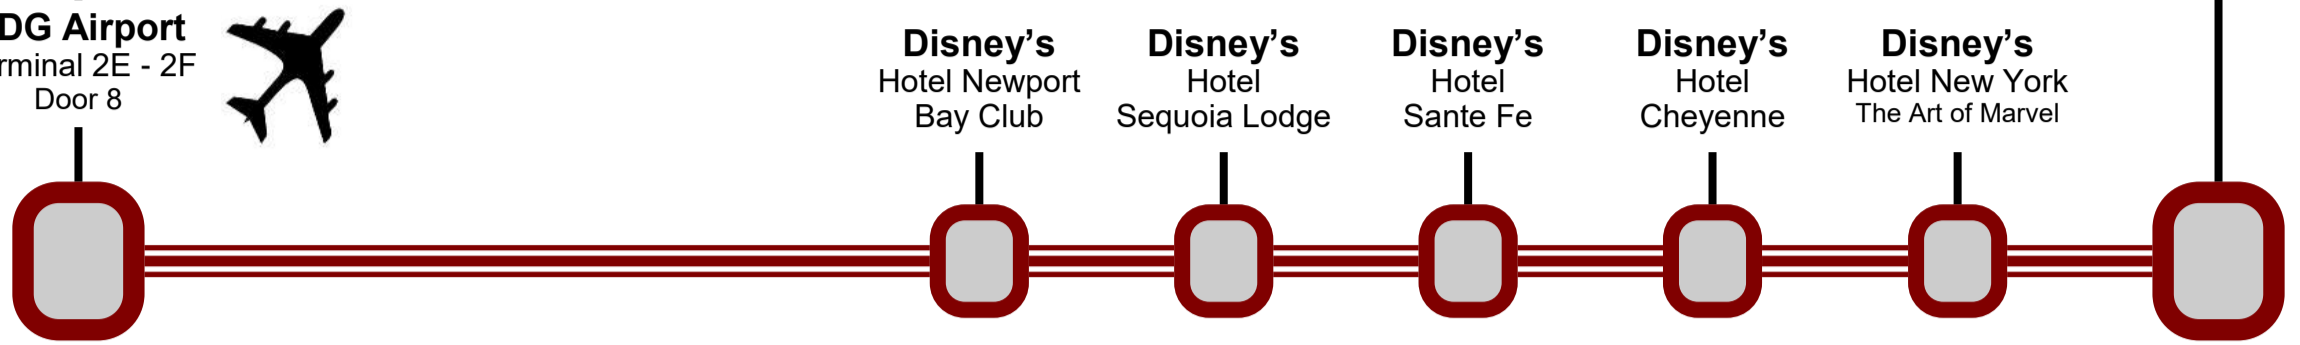

Magical Shuttle bus map and stops

Dedicated shuttle bus service that runs between Charles de Gaulle airport and Disneyland Paris

Charles de Gaulle Airport

CDG Airport
Terminal 2E - 2F
Door 8

Disneyland Paris
Gare Marne La Valee
Chessy Nord

← Journey time approximately 1.30 hr but is subject to traffic conditions →

Magical Shuttle bus timetables

Direction Disneyland

Shuttle bus service 7 days a week with a journey time approximately 1.30hr journey time and timetables are given for reference only and subject to traffic conditions

Magical Shuttle bus departure times from Charles de Gaulle airport terminal 2E/2F

9.00 hrs 10.00 hrs 11.00 hrs 12.00 hrs 13.30 hrs 15.00 hrs 16.30 hrs 17.30 hrs 18.30 hrs

Direction Charles de Gaulle Airport