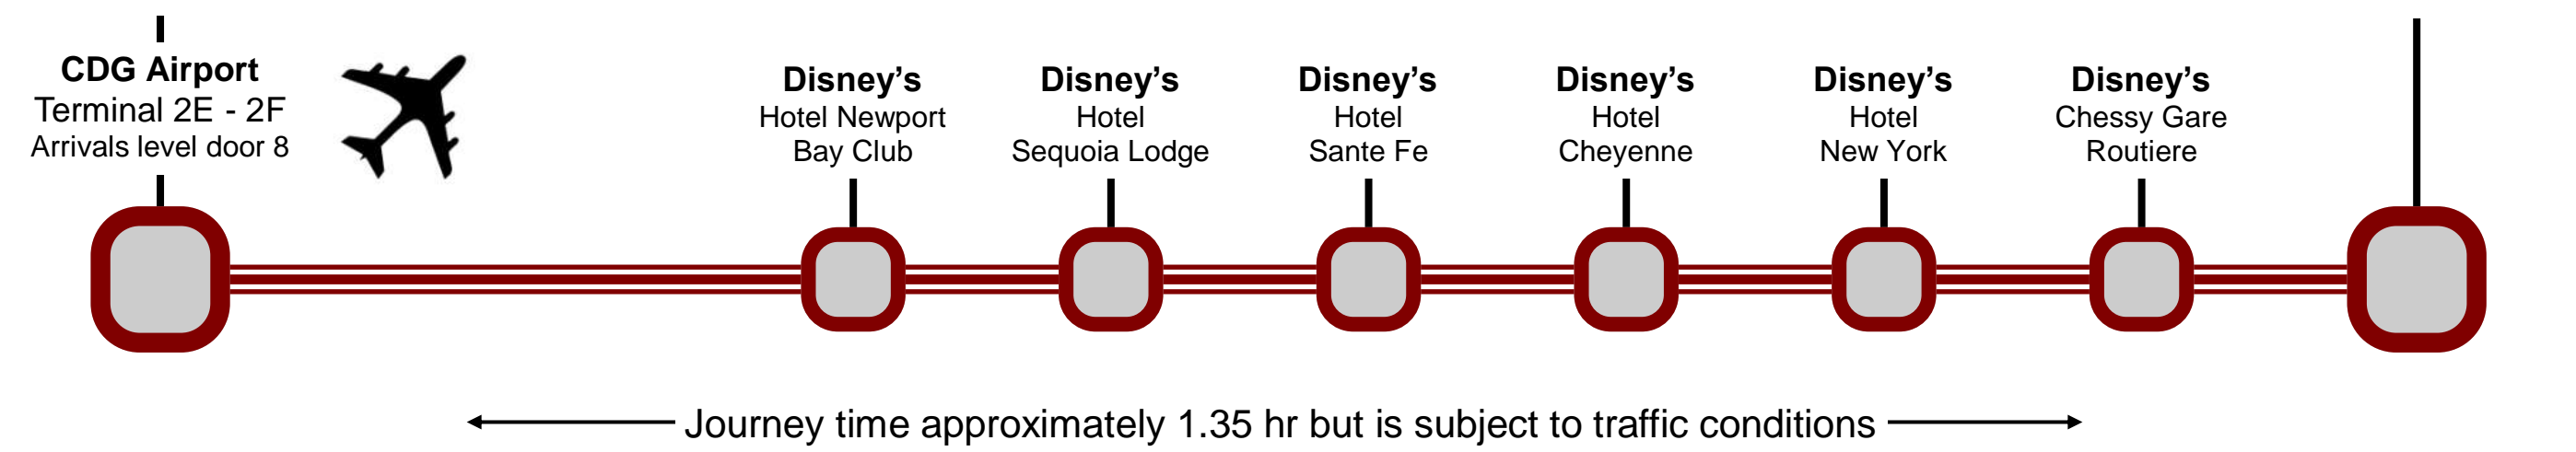

Magical Shuttle Bus Service

Charles de Gaulle airport to Disneyland Paris

- Shuttle Bus map with stops
- Shuttle Bus timetables
- Shuttle Bus ticket costs

Disneyland Paris

CDG Magical Shuttle

Via - EUtouring.com

Magical Shuttle bus map and stops

Dedicated shuttle bus service that runs between Charles de Gaulle airport and Disneyland Paris

Charles de Gaulle Airport

Magical Shuttle bus timetables

Direction Disneyland Paris

Shuttle bus service 7 days a week with a journey time approximately 1.35 hr
journey time and timetables are given for reference only and subject to traffic conditions

Magical Shuttle bus departure times from Charles de Gaulle airport 2E/2F