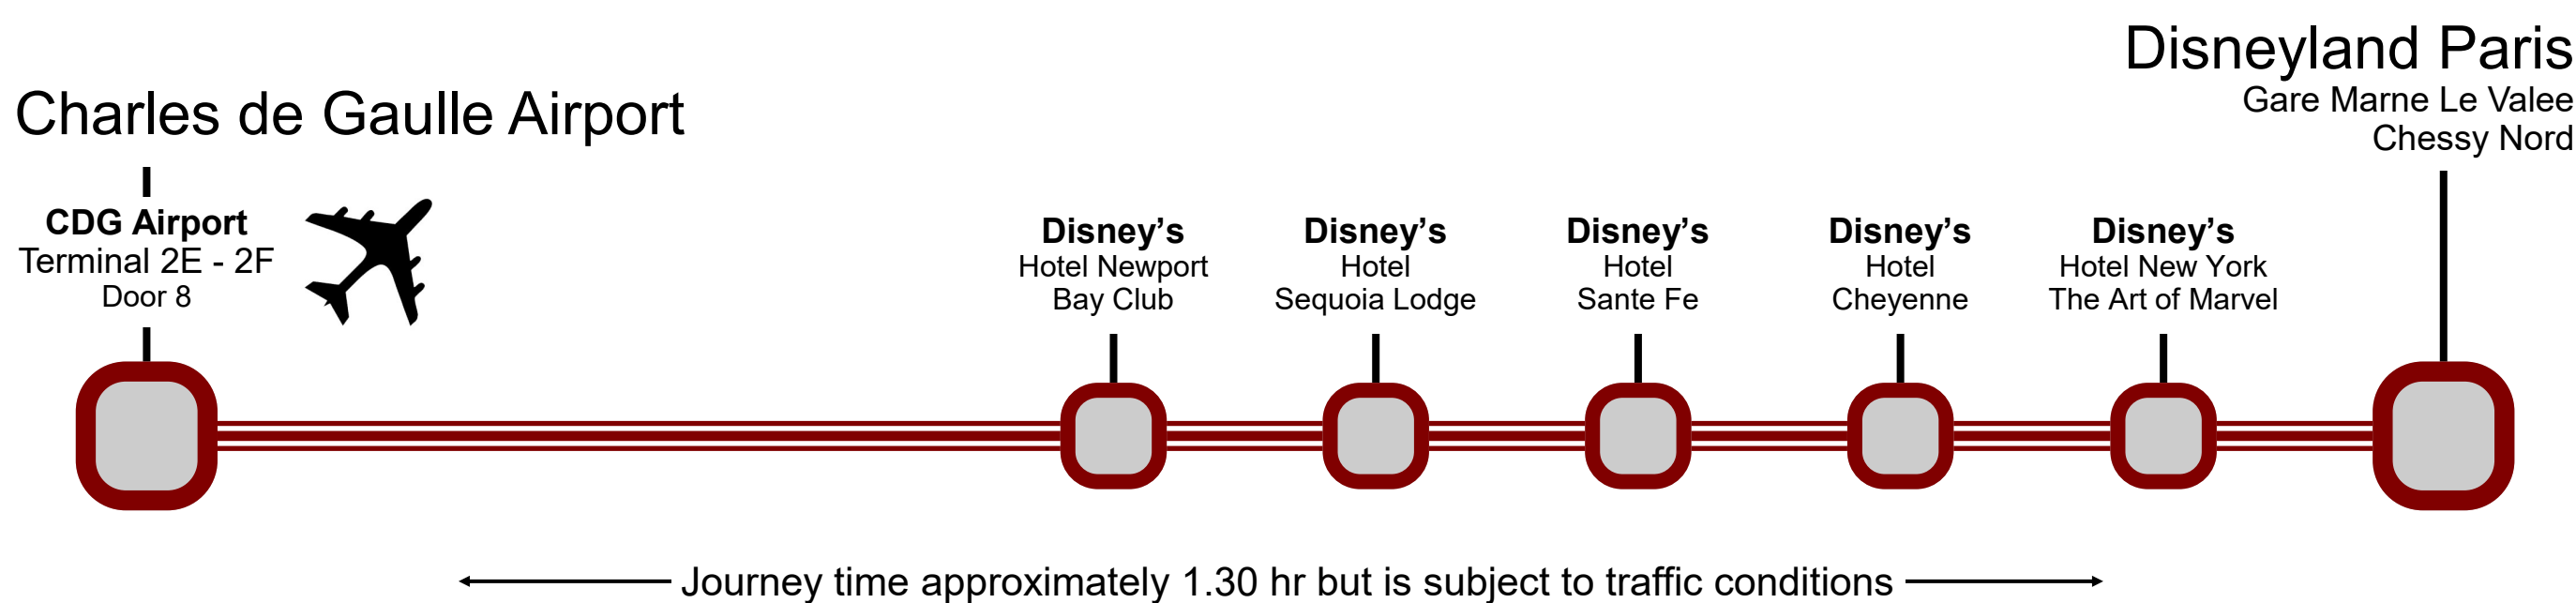

## Magical Shuttle Bus Service

Charles de Gaulle airport to Disneyland Paris

- Shuttle Bus map with stops
- Shuttle Bus timetables
- Shuttle Bus ticket costs

# Disneyland Paris

## CDG Magical Shuttle

Via - [EUtouring.com](http://EUtouring.com)

### Magical Shuttle bus map and stops

Dedicated shuttle bus service that runs between Charles de Gaulle airport and Disneyland Paris