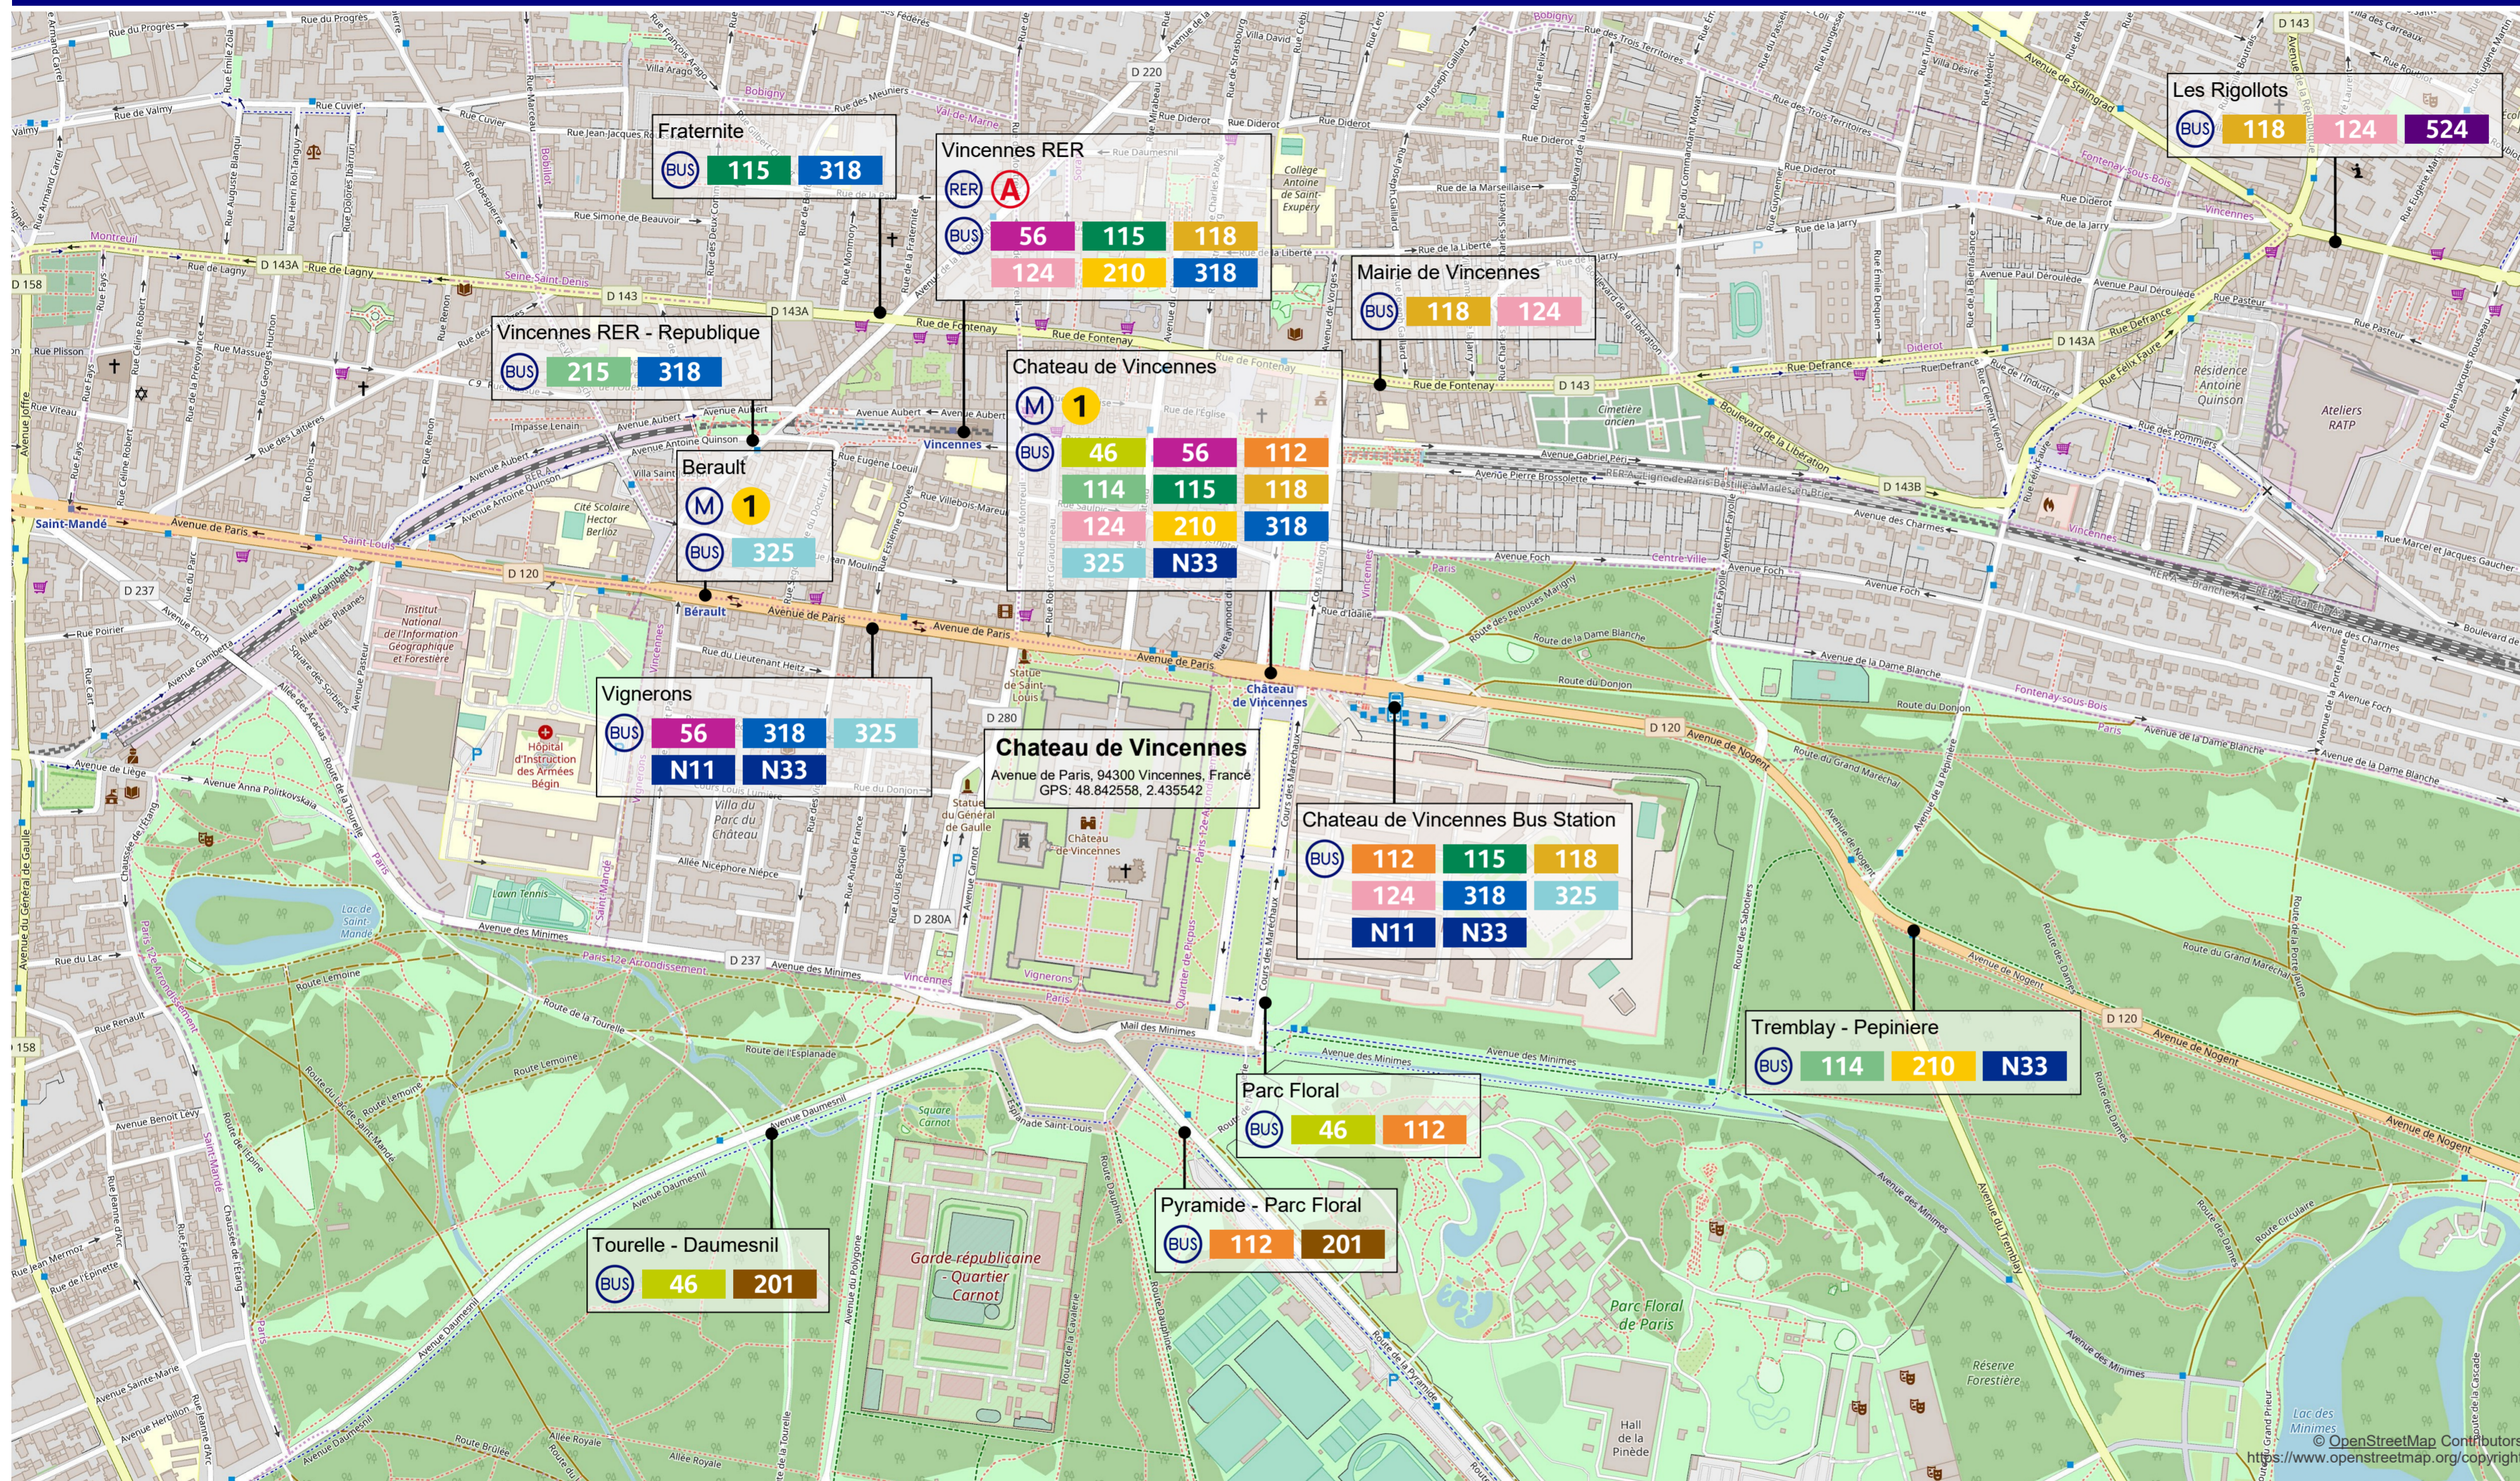

How to get to Chateau de Vincennes

Transport map showing train and metro lines, plus night and day buses for Chateau de Vincennes in Paris France

Chateau de Vincennes public transport options

Including active button links for detailed maps on each line showing stops and connections along with timetables

Paris Metro lines for Chateau de Vincennes

Train lines for Chateau de Vincennes

[Live Train arrivals times at Vincennes station](#)

Buses for Chateau de Vincennes

Paris central buses

Paris outskirts buses

Paris regional buses

Chateau de Vincennes plans and information

Related Paris transport maps

- [Paris Metro Maps](#)
- [Only Airport shuttle services](#)
- [CDG Airport shuttle services](#)
- [RER train lines](#)
- [Paris tramway lines](#)
- [Paris buses](#)