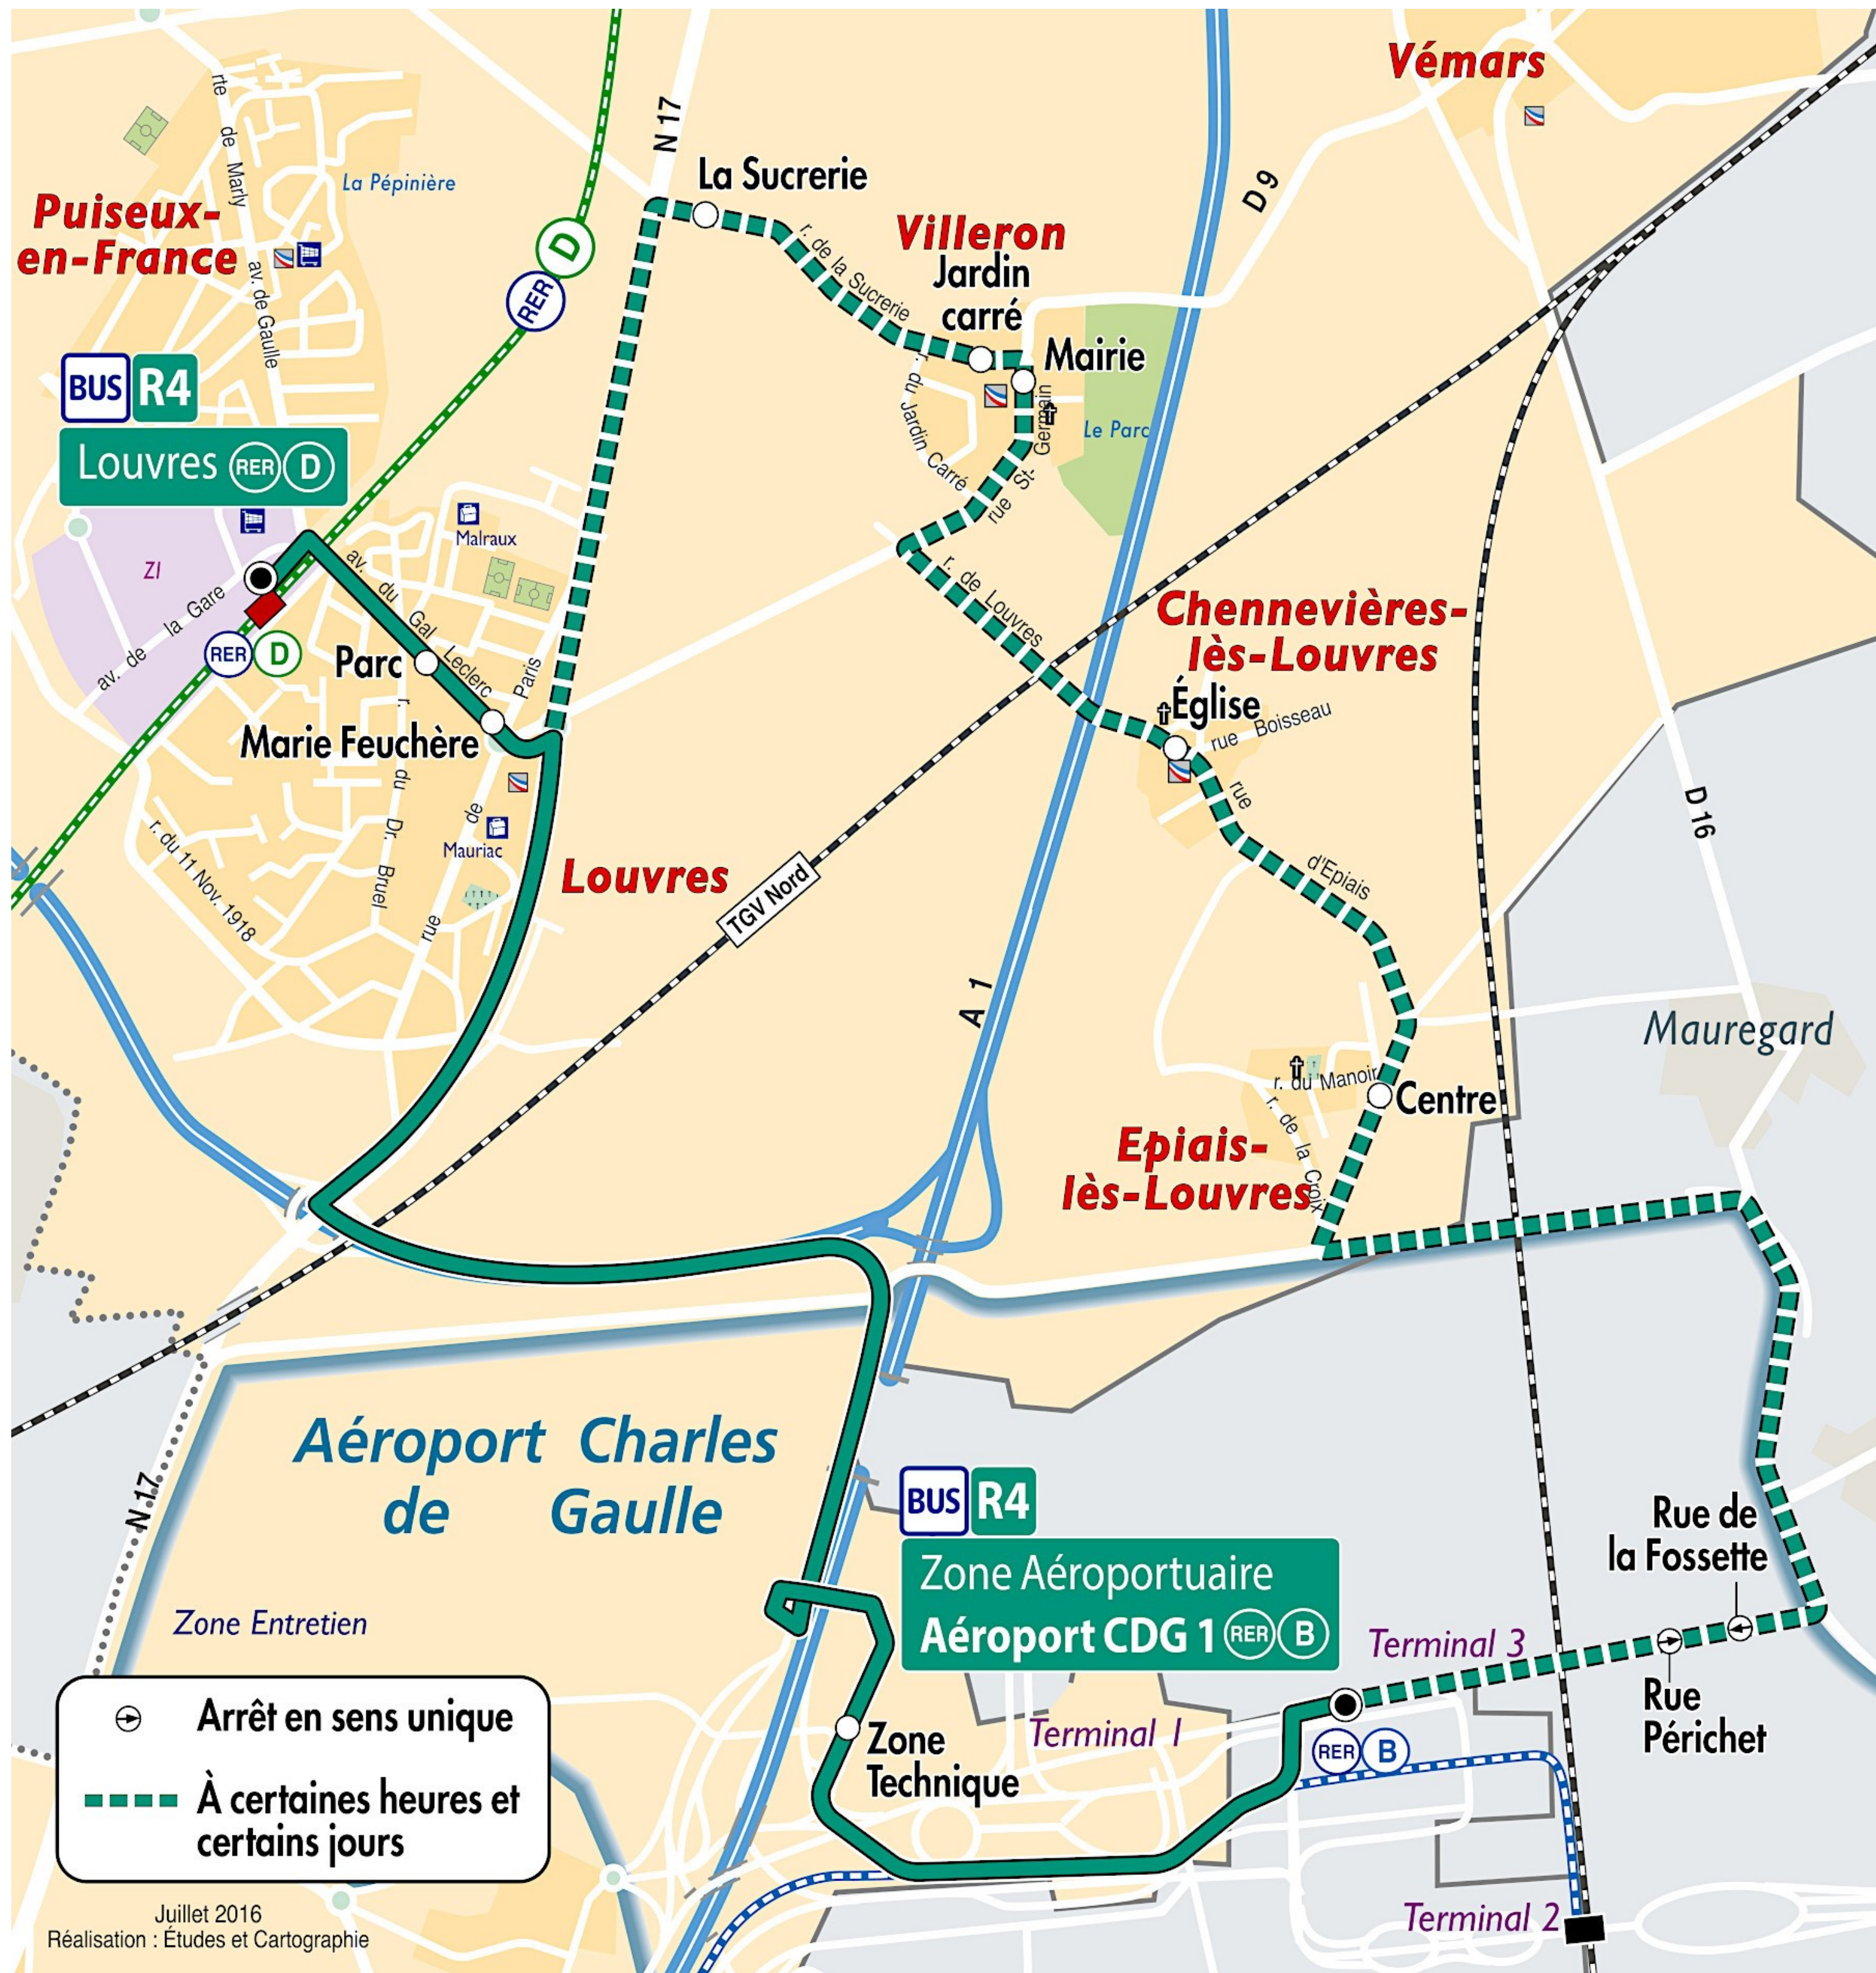

Paris bus routes

Helping you discover more of Paris EUtouring.com

Other Paris transport options

- [Charles de Gaulle Airport](#)
- [Orly Airport](#)
- [Paris bus routes](#)

Paris Bus R4 geographical map for CDG Airport, Villeron to Louvres with bus stops

Bus R4 line map for CDG Airport, Villeron to Louvres with bus stops and connections