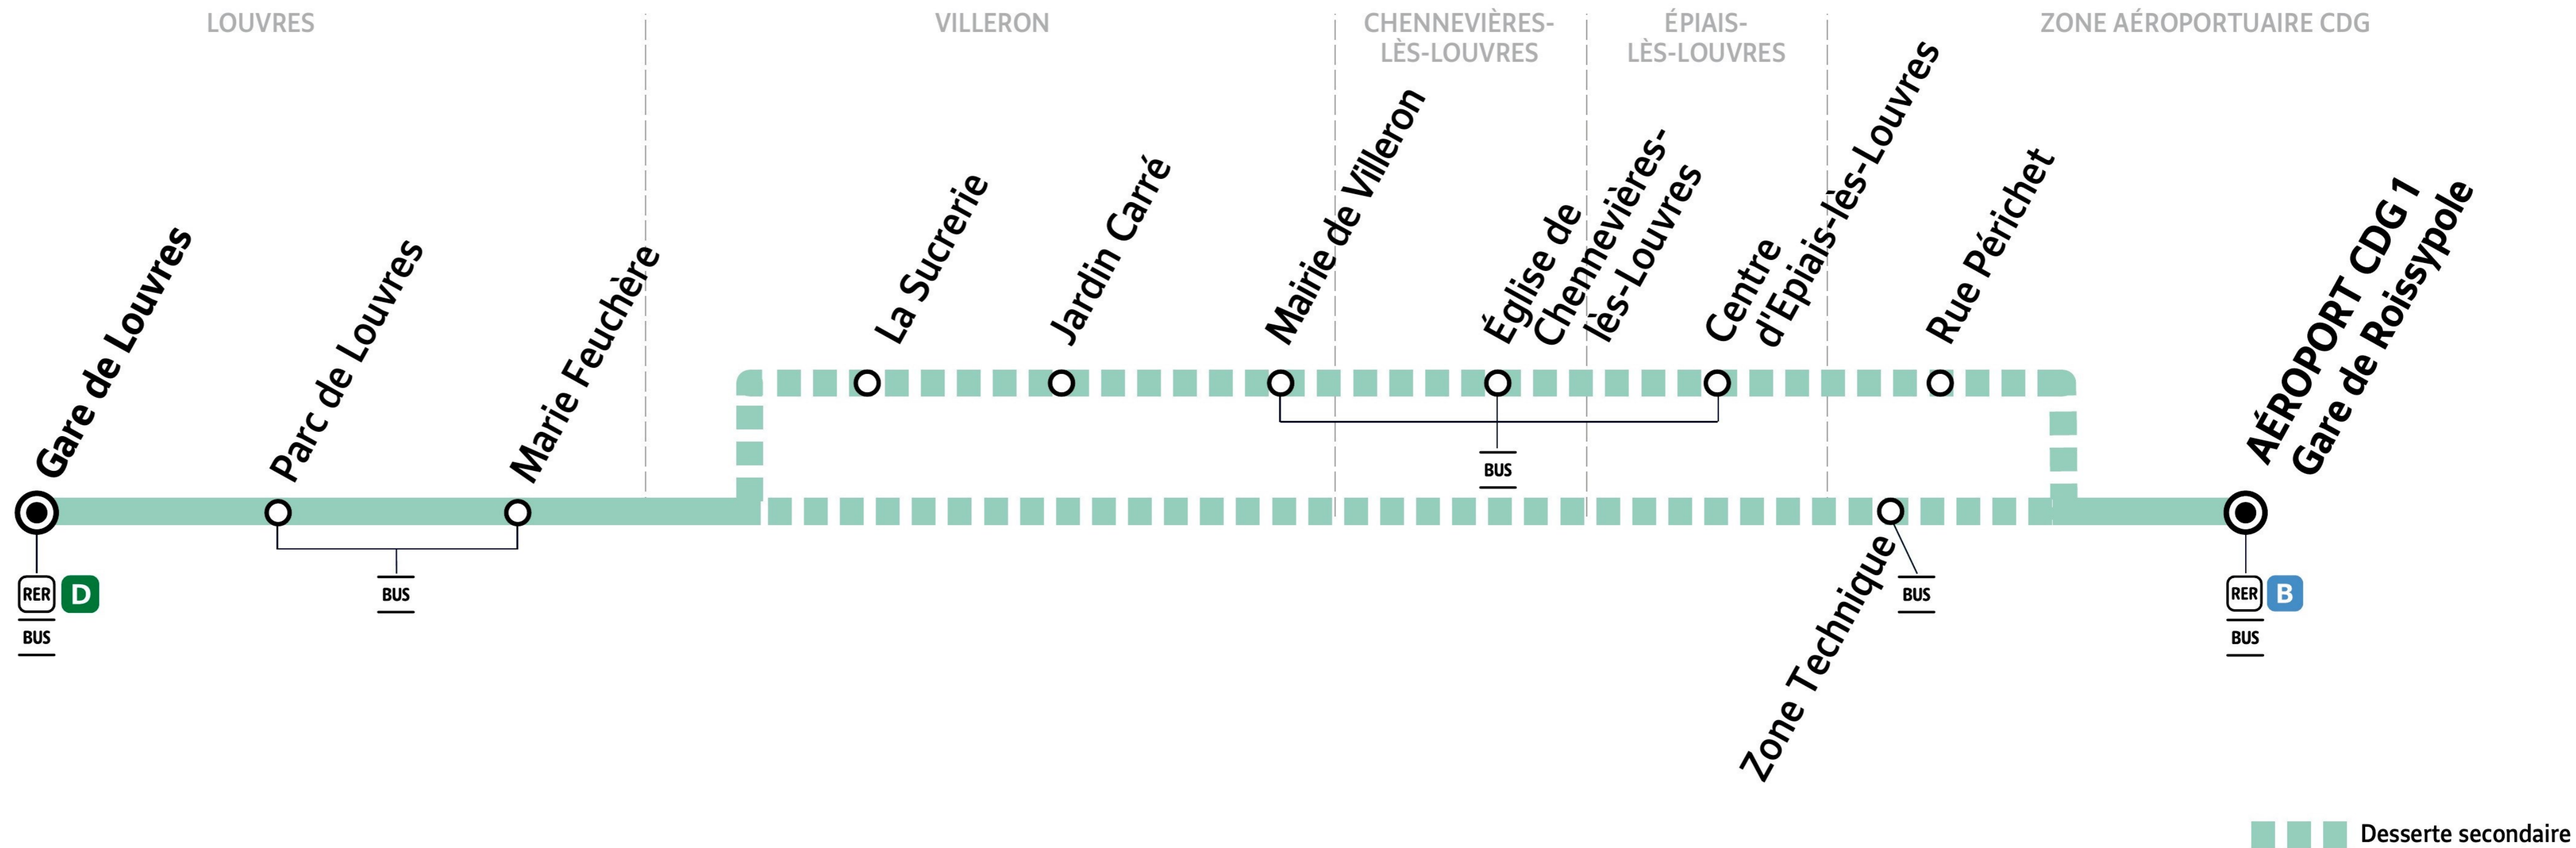

Paris Bus R4 line for Charles de Gaulle Airport

Gare de Roissypole Airport CDG 1 to Villeron to Gare de Louvres bus route map with stops and transport connections

Via - EUtouring.com
Reproduced with Permission
helping you discover more of Paris

BUS **R4**
Paris Public Transport

[Paris Transport Systems](#)

Related transport maps

- [Paris Metro Maps](#)
- [RER train lines](#)
- [Paris buses](#)
- [Tramway lines](#)
- [CDG Airport shuttle services](#)
- [Orly Airport shuttle services](#)

EUtouring.com
discovering more of Paris France

ZONE 5