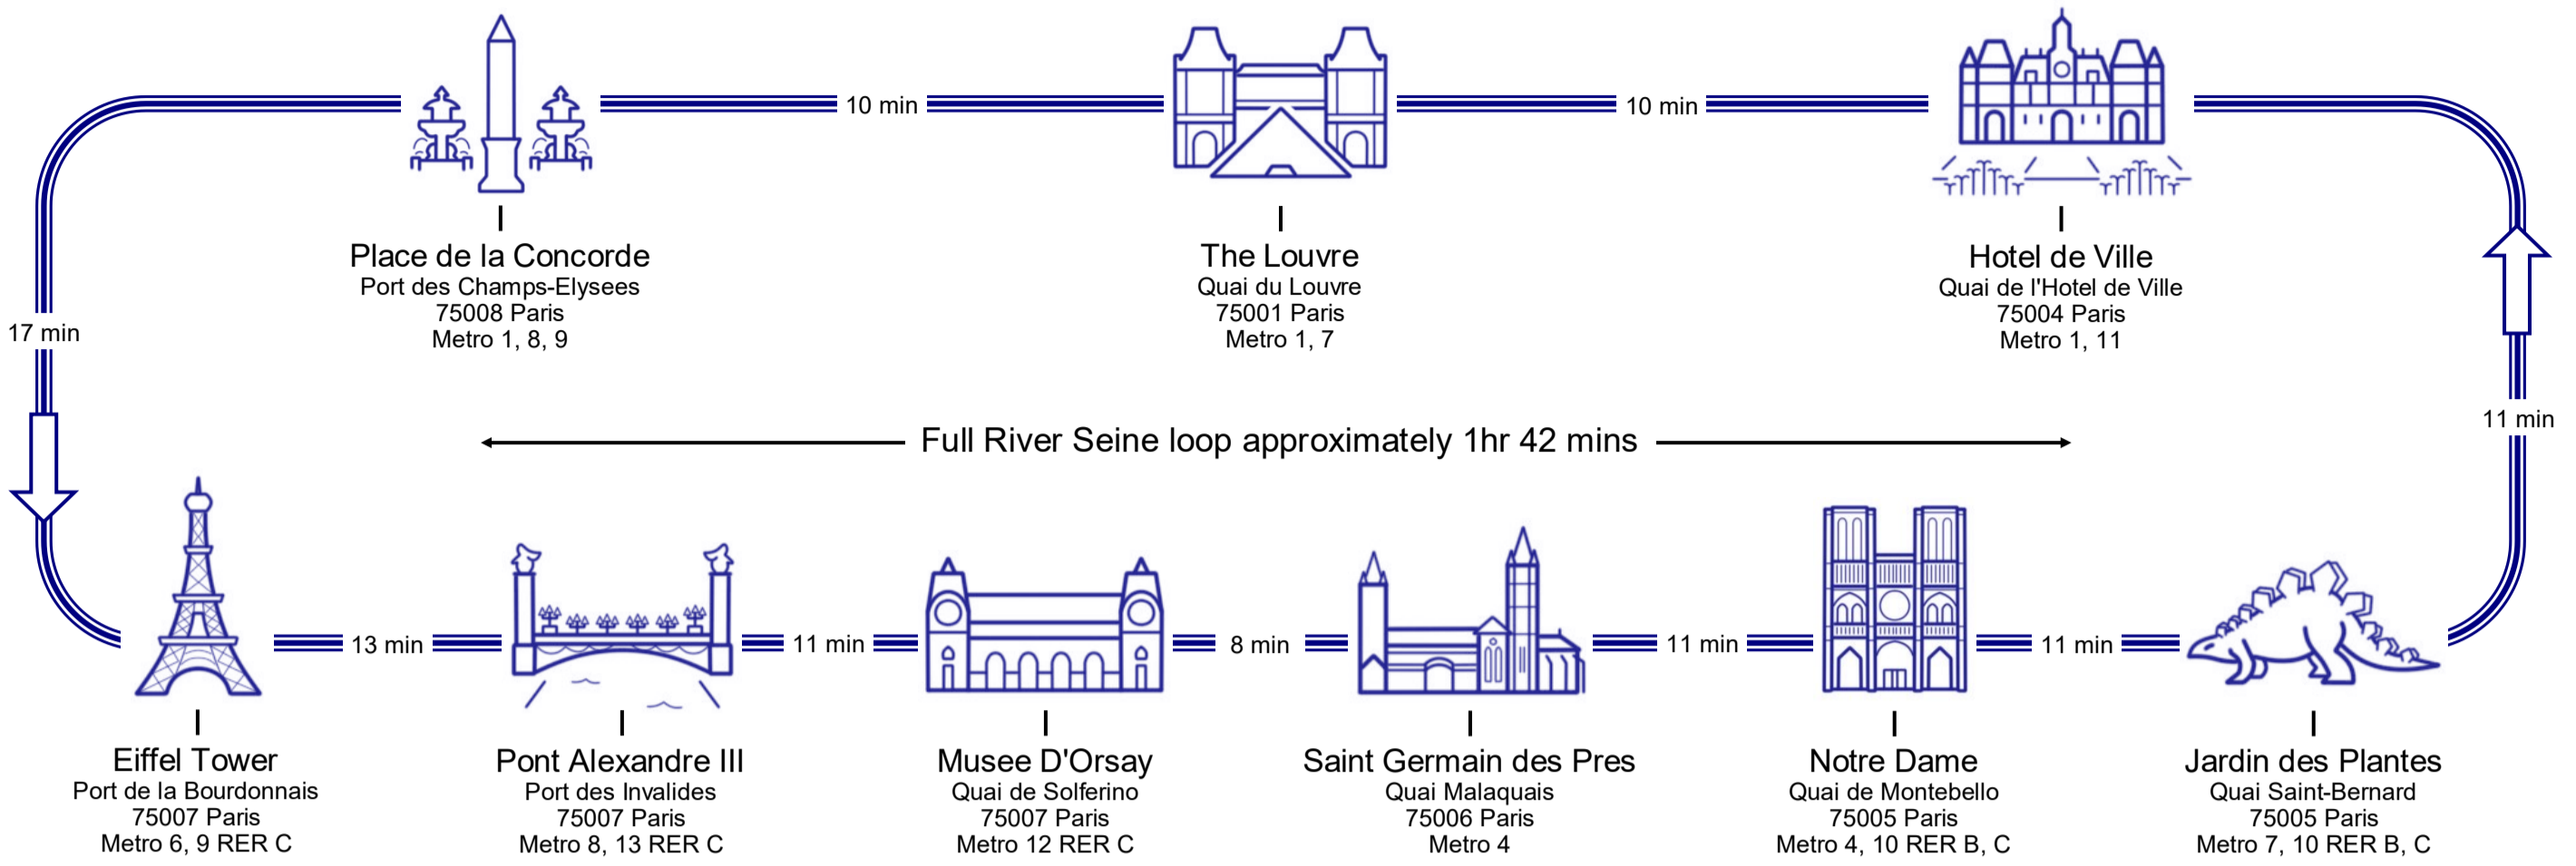

## Batobus Water Bus Service

Paris River Seine water bus service and cruise

- Water Bus map with stops
- Water Bus timetables
- Water Bus ticket costs

## Batobus river boat shuttle service map with stops

Dedicated river boat and water bus service that runs in a circuit around the River Seine in central Paris stopping at many top tourist attractions

## Batobus river water bus timetables

### From 20th December to 5th January 2020

Every day at 10am to 7PM  
One boat every 30 mins