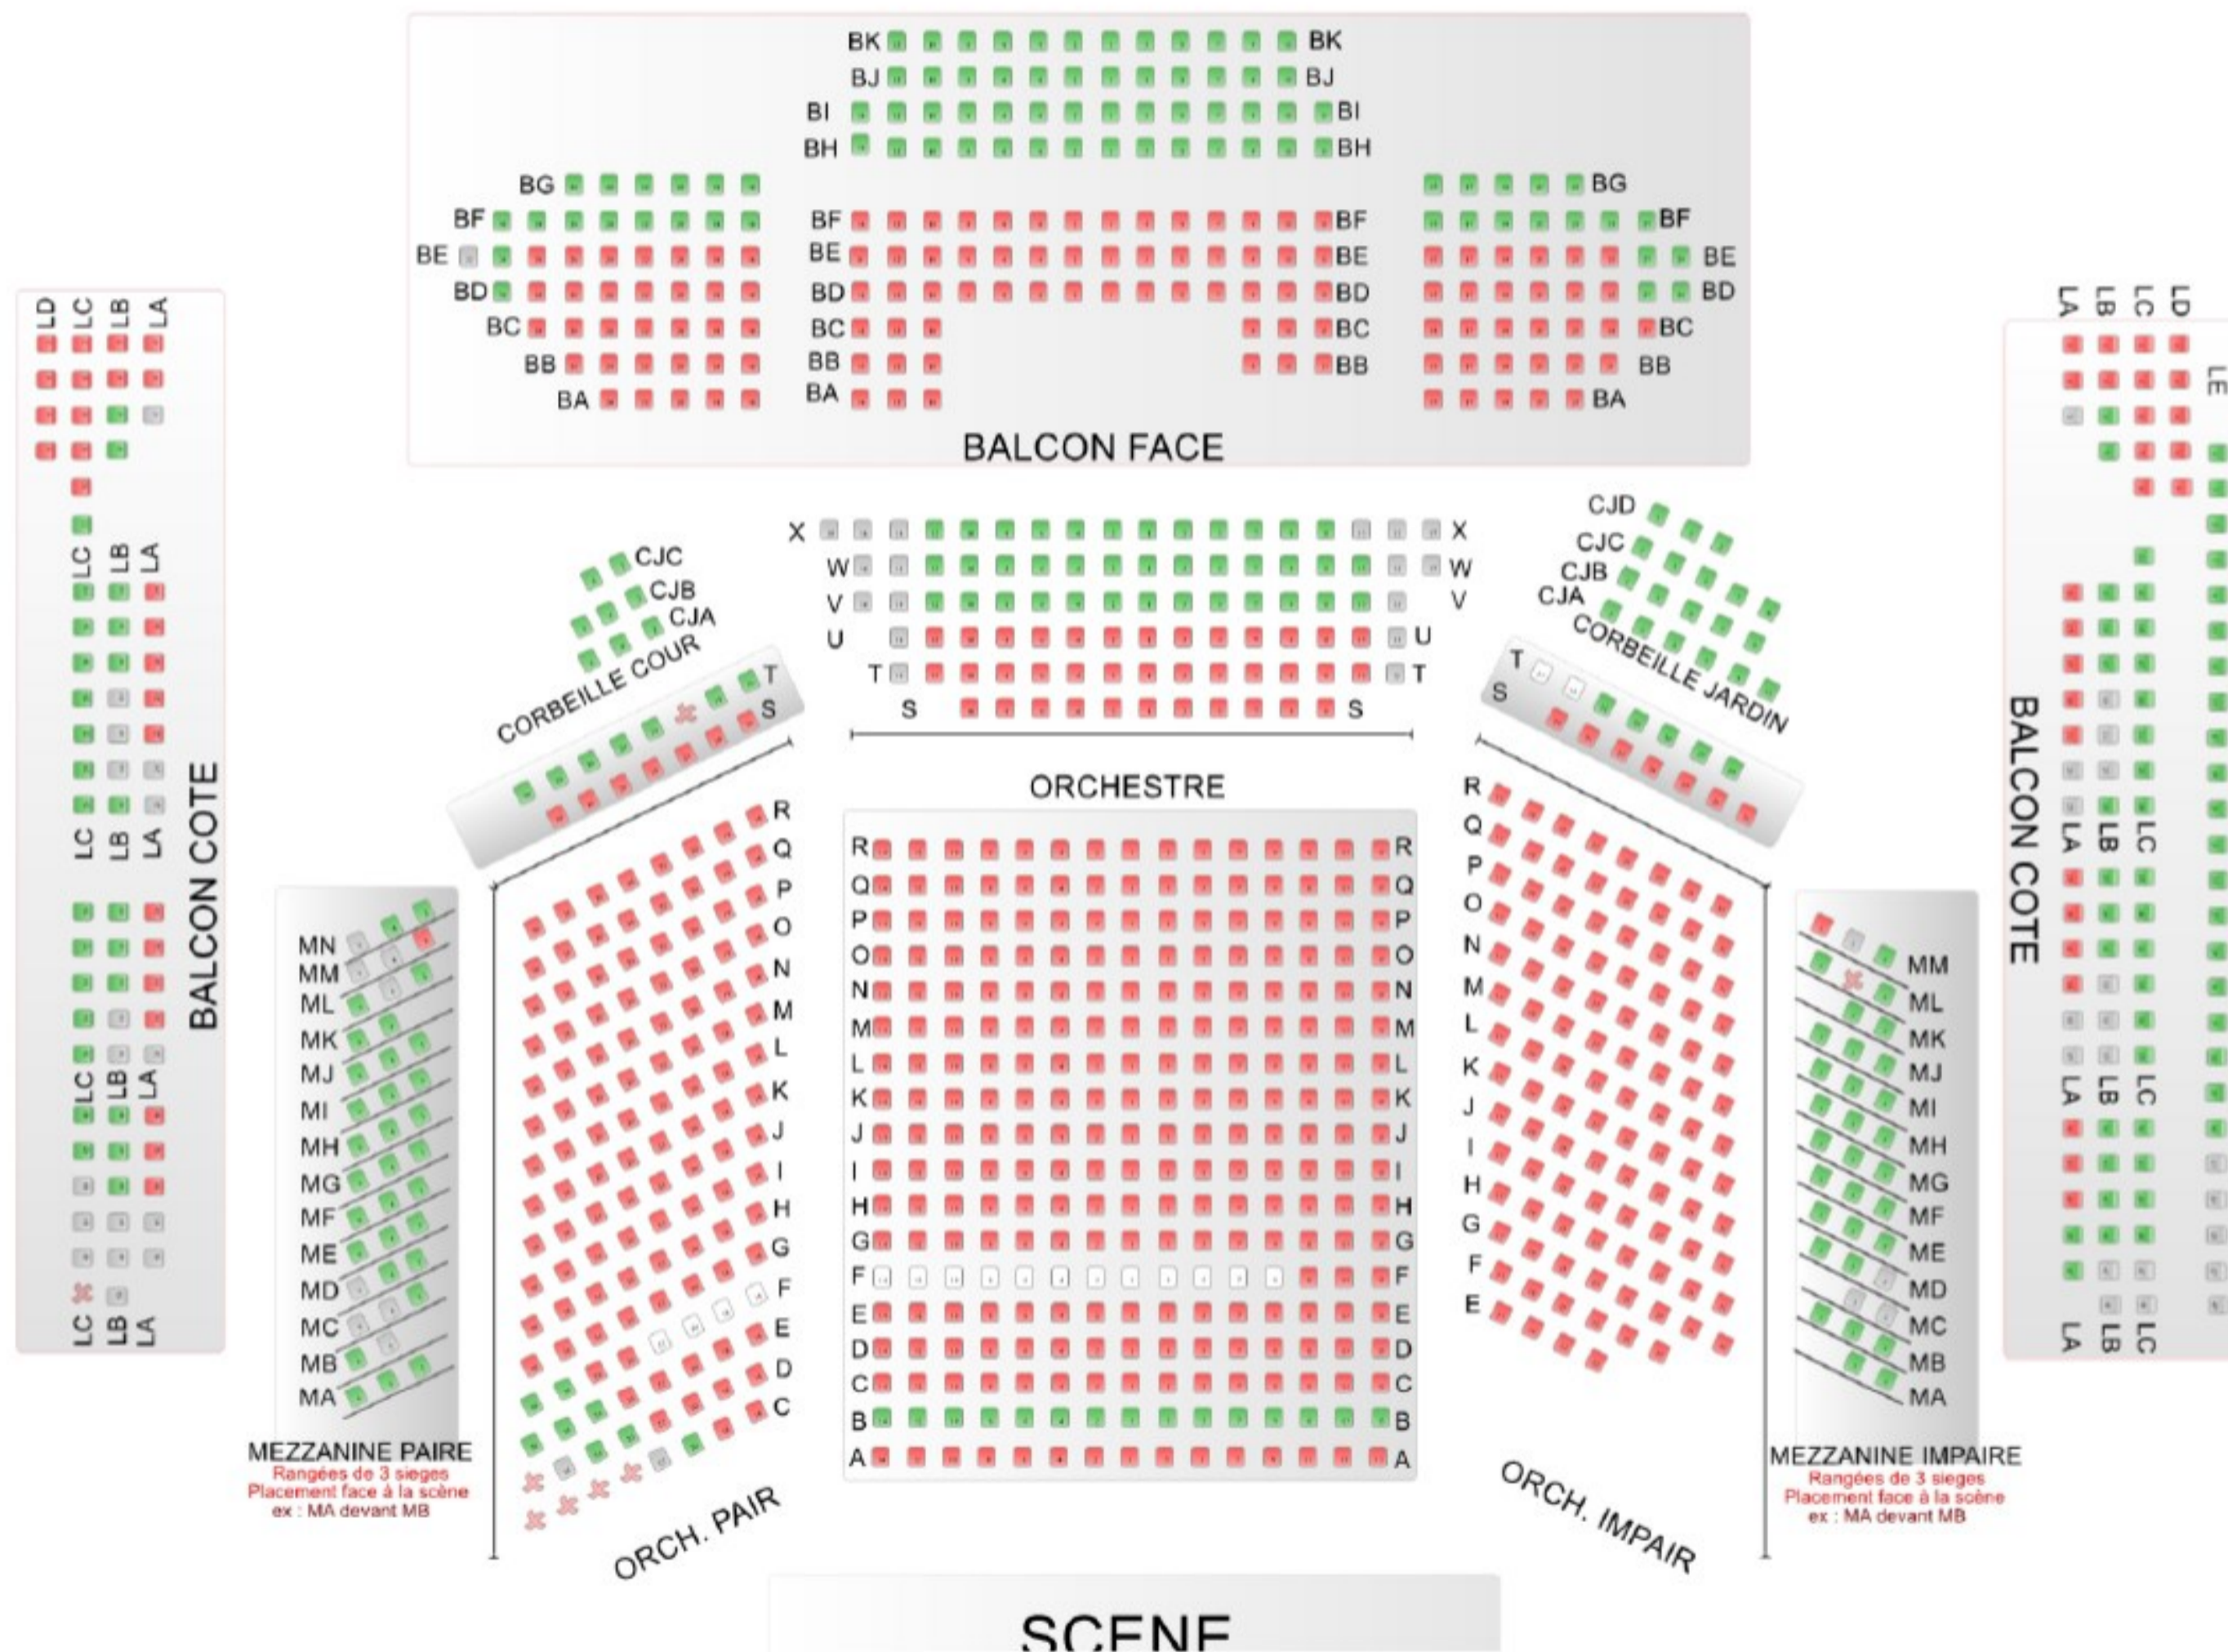

Bataclan seating plan

Seating plan of areas, categories and levels inside Bataclan entertainment venue in Paris France

LE BATACLAN - TOUT ASSIS NUMEROTE

- Bataclan related information**
- [Bataclan transport options](#)
 - [Bataclan press article](#)
 - [Bataclan article](#)

Related Paris transport maps

- [Paris Metro Maps](#)
- [Orly Airport shuttle services](#)
- [CDG Airport shuttle services](#)
- [RER train lines](#)
- [Paris tramway lines](#)
- [Paris buses](#)