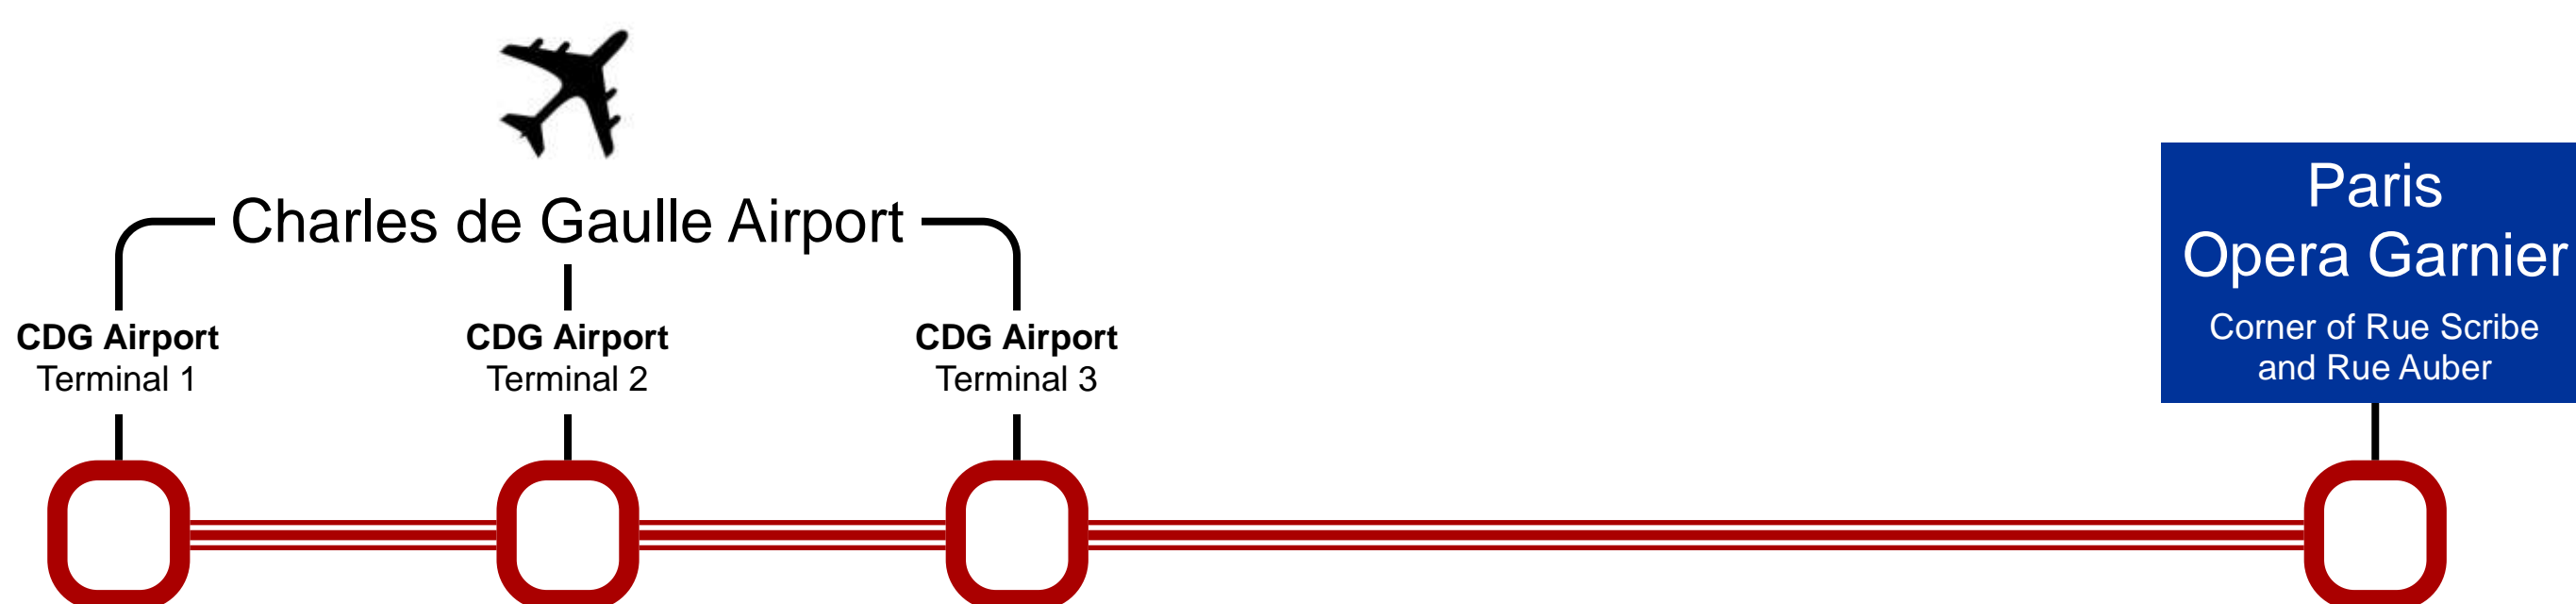

## RoissyBus from Paris Opera Garnier to CDG airport

Direct shuttle bus service that runs between Charles de Gaulle Airport terminals 1, 2 and 3 and Opera Garnier on Rue Scribe

This bus shuttle service runs 7 days a week with a journey time of approximately 1 hr  
Please remember this journey time and the timetables below are given for reference only and is subject to traffic conditions between CDG airport and Paris Opera

## RoissyBus airport shuttle bus timetables

### Direction CDG Airport to Opera Garnier

Bus service 7 days a week journey time approximately 1 hr  
journey time is given for reference only and is subject to traffic conditions