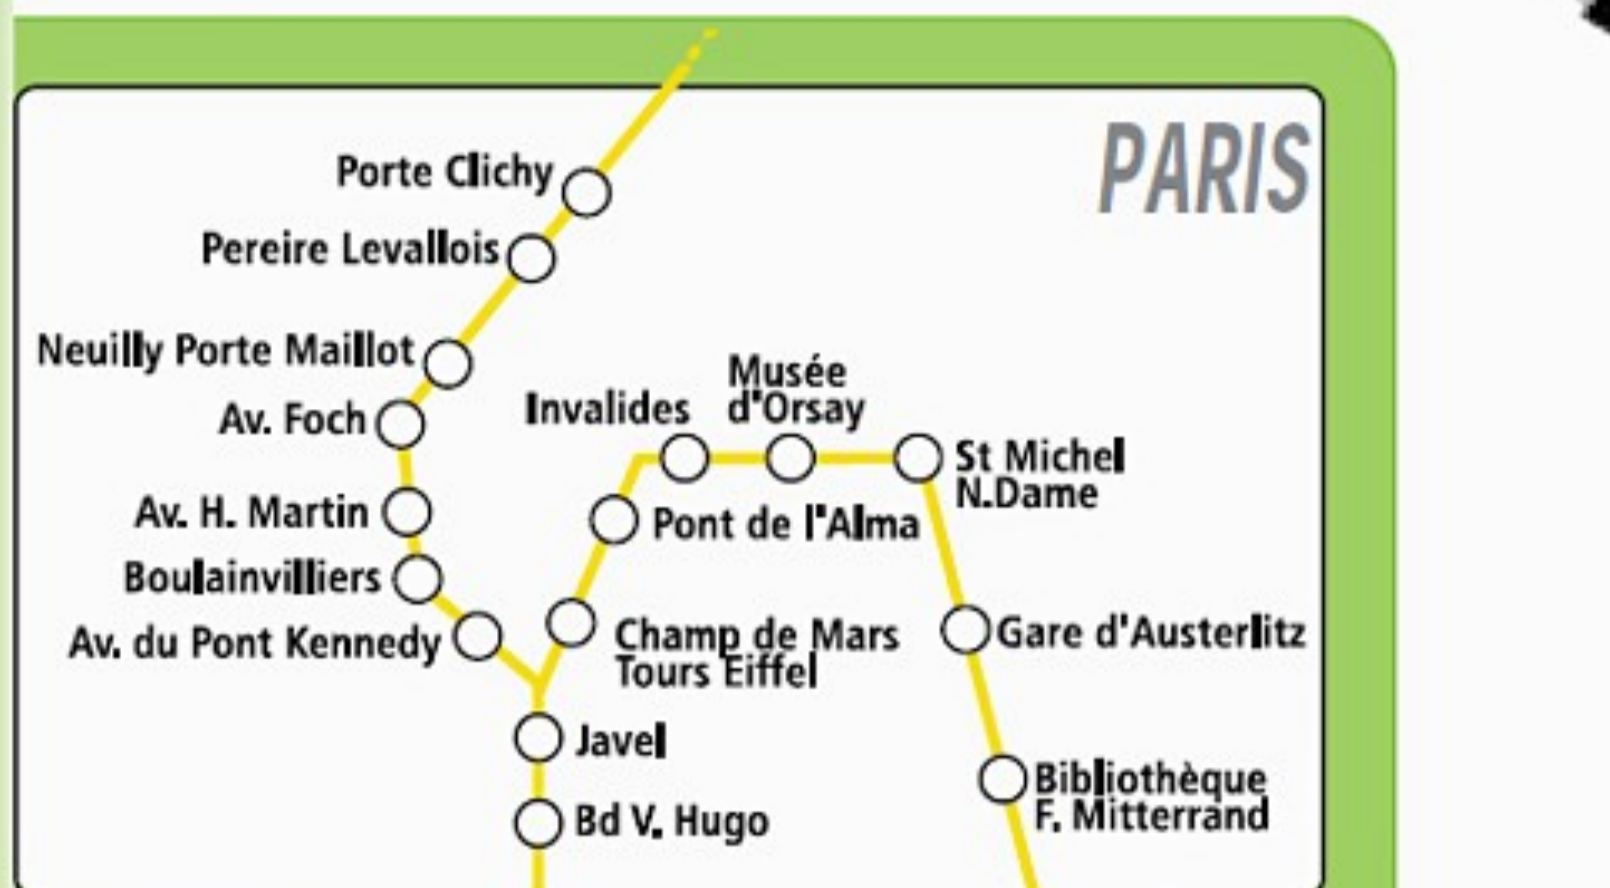

INFORMATIONS

Via - EUtouring.com
Reproduced with Permission

Destination - Tarifs / Fares

DESTINATION	TARIFS FARES	DESTINATION
Orly Ouest/Sud ↔ RER © Pont de Rungis	2,50 €	From Orly Airport to RER © Pont de Rungis station
Orly Ouest/Sud ↔ Paris (via RER ©)*	6,45 €	From Orly Airport to Paris (by train RER ©)*

* en vente dans les gares, stations de metro et automats à Orly Sud et Ouest
on sale only in the stations and the automats located at South and West Orly
Tarifs et horaires susceptibles de modifications
Fares and timetables subject to change

Recommandation

Achetez votre titre de transport dans les automats situés à Orly Sud et Ouest.
Sinon adressez-vous au conducteur.
Merci de faire l'appoint.

Buy your ticket in the automats
located at South and West Orly.
Otherwise ask the driver.
Thanks for making the supplement.

**VALIDATION OBLIGATOIRE
dans le véhicule !**

**OBLIGATORY VALIDATION
in the shuttle !**

Legende

— Navette Paris par le train
Shuttle Paris by train
— RER © / RER © train

D'INFO

Bièvre Bus Mobilités
15, avenue Ampère - ZI de Villemilan - 91320 Wissous
Téléphone : 01 60 11 46 20 - Fax : 01 60 11 01 01
Internet : www.parisparletrain.fr
www.transilien.com

TRANSDEV

PARIS PAR LE TRAIN • BY TRAIN

ORLY ▶ PARIS EN 30 mn
[Via RER ©]
JOIN PARIS IN 30 mn

Une navette toutes les 15 minutes

A shuttle every 15 minutes

**HORAIRES
NAVETTE
SHUTTLE TIMETABLES**

Aérogares d'Orly ↔ Gare RER ©
Pont de Rungis - Aéroport d'Orly

La navette circule :
de 4h41 à 0h56
from 4.41^{AM} to 0.56^{AM}
Non Stop

À partir
du 11 Décembre 2011
From December, 11 2011

Agence Ta'Komik - RC Versailles 510 188 048 - Novembre 2011 - Ne pas jeter sur la voie publique

NAVETTE

Gare RER © Pont de Rungis ↔ Orly Tech ↔ Orly Ouest ↔ Orly Sud ↔ Gare RER © Pont de Rungis

Fonctionne du lundi au dimanche, tous les jours de l'année

From monday to sunday every day of the year

Gare RER Pt de Rungis						05:39	05:54			06:24	06:39	06:54	07:09	07:24	07:39	07:54	08:09	08:25	08:40	08:55	09:09	09:25	09:40	09:55
Orly Tech						05:41	05:56			06:26	06:41	06:56	07:11	07:26	07:41	07:56	08:11	08:27	08:42	08:57	09:11	09:27	09:42	09:57
Orly Ouest						05:46	06:01			06:31	06:46	07:01	07:16	07:31	07:46	08:01	08:16	08:32	08:47	09:02	09:16	09:32	09:47	10:02
Orly Sud	04:41	04:56	05:11	05:26	05:41	05:56	06:11	06:25	06:41	06:56	07:11	07:26	07:41	07:56	08:11	08:26	08:42	08:57	09:12	09:26	09:42	09:57	10:12	
Gare RER Pt de Rungis	04:48	05:03	05:18	05:33	05:48	06:03	06:18	06:32	06:48	07:03	07:18	07:33	07:48	08:03	08:18	08:33	08:49	09:04	09:19	09:33	09:49	10:04	10:19	

Gare RER Pt de Rungis	10:10	10:25	10:40	10:55	11:10	11:25	11:40	11:55	12:10	12:25	12:40	12:55	13:10	13:25	13:40	13:55	14:10	14:25	14:40	14:55	15:10	15:25	15:40
Orly Tech	10:12	10:27	10:42	10:57	11:12	11:27	11:42	11:57	12:12	12:27	12:42	12:57	13:12	13:27	13:42	13:57	14:12	14:27	14:42	14:57	15:12	15:27	15:42
Orly Ouest	10:17	10:32	10:47	11:02	11:17	11:32	11:47	12:02	12:17	12:32	12:47	13:02	13:17	13:32	13:47	14:02	14:17	14:32	14:47	15:02	15:17	15:32	15:47
Orly Sud	10:27	10:42	10:57	11:11	11:27	11:41	11:56	12:11	12:26	12:41	12:56	13:11	13:26	13:41	13:56	14:11	14:26	14:41	14:56	15:11	15:25	15:40	15:55
Gare RER Pt de Rungis	10:34	10:49	11:04	11:18	11:34	11:48	12:03	12:18	12:33	12:48	13:03	13:18	13:33	13:48	14:03	14:18	14:33	14:48	15:03	15:18	15:32	15:47	16:02