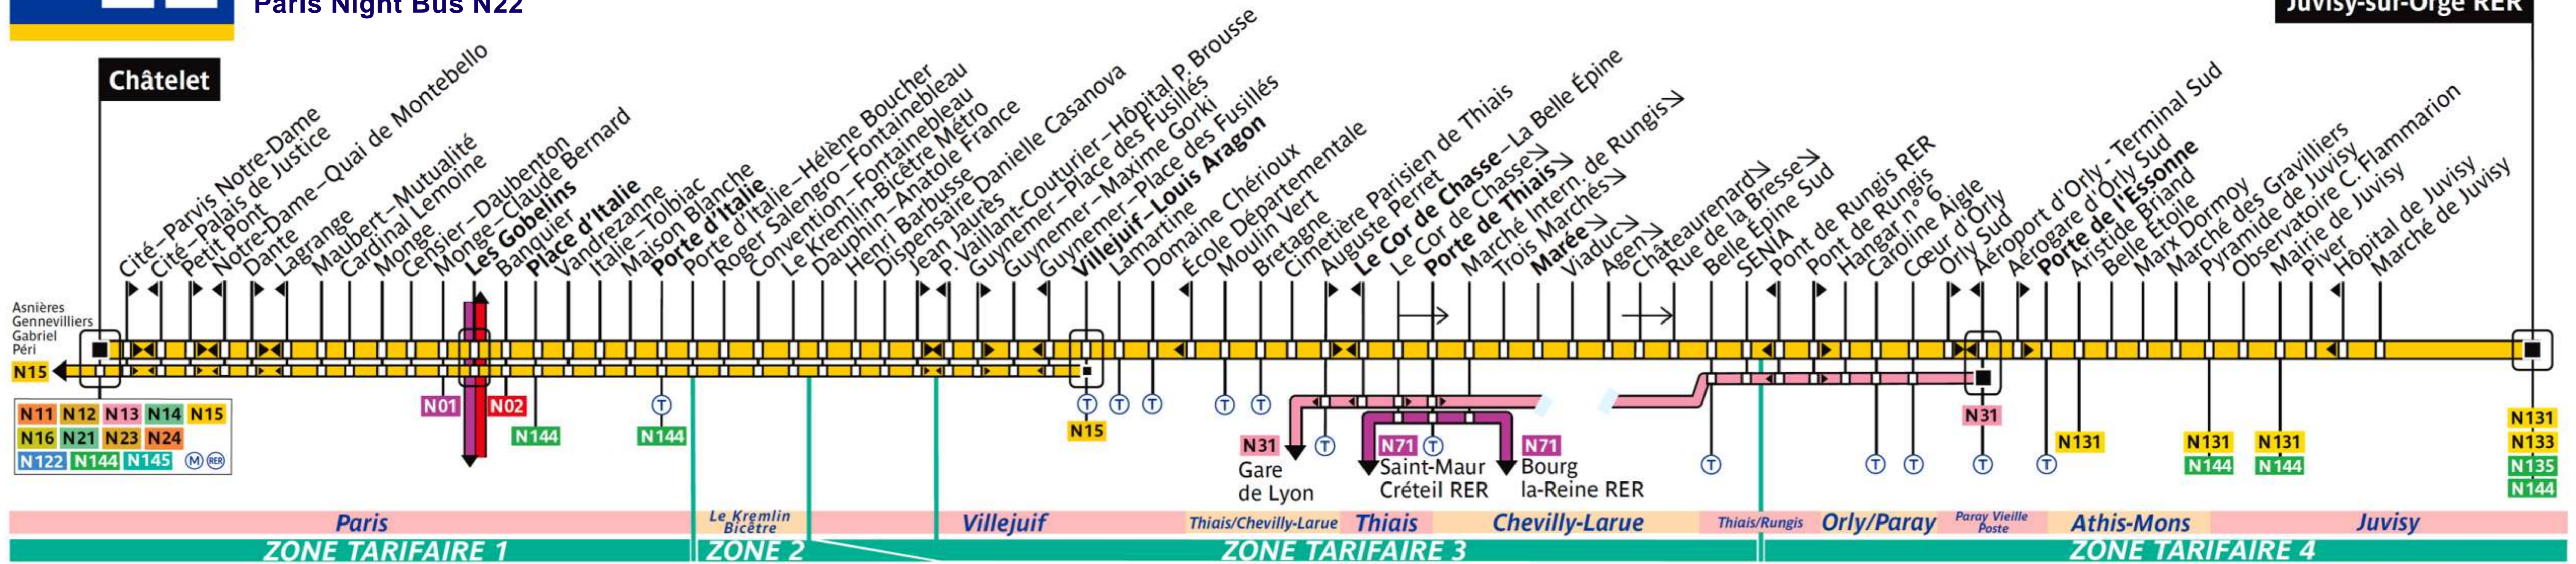

N 22

Via - EUtouring.com
Reproduced with Permission

Paris Night Bus N22

Juvisy-sur-Orge RER

Châtelet

Asnières
Gennevilliers
Gabriel
Péri

N11 N12 N13 N14 N15
 N16 N21 N23 N24
 N122 N144 N145 (M) (RER)

Paris

Le Kremlin
Bicêtre

Villejuif

Thiais/Chevilly-Larue

Thiais

Chevilly-Larue

Thiais/Rungis

Orly/Paray

Paray Vieille
Poste

Athis-Mons

Juvisy

ZONE TARIFAIRE 1

ZONE 2

ZONE TARIFAIRE 3

ZONE TARIFAIRE 4