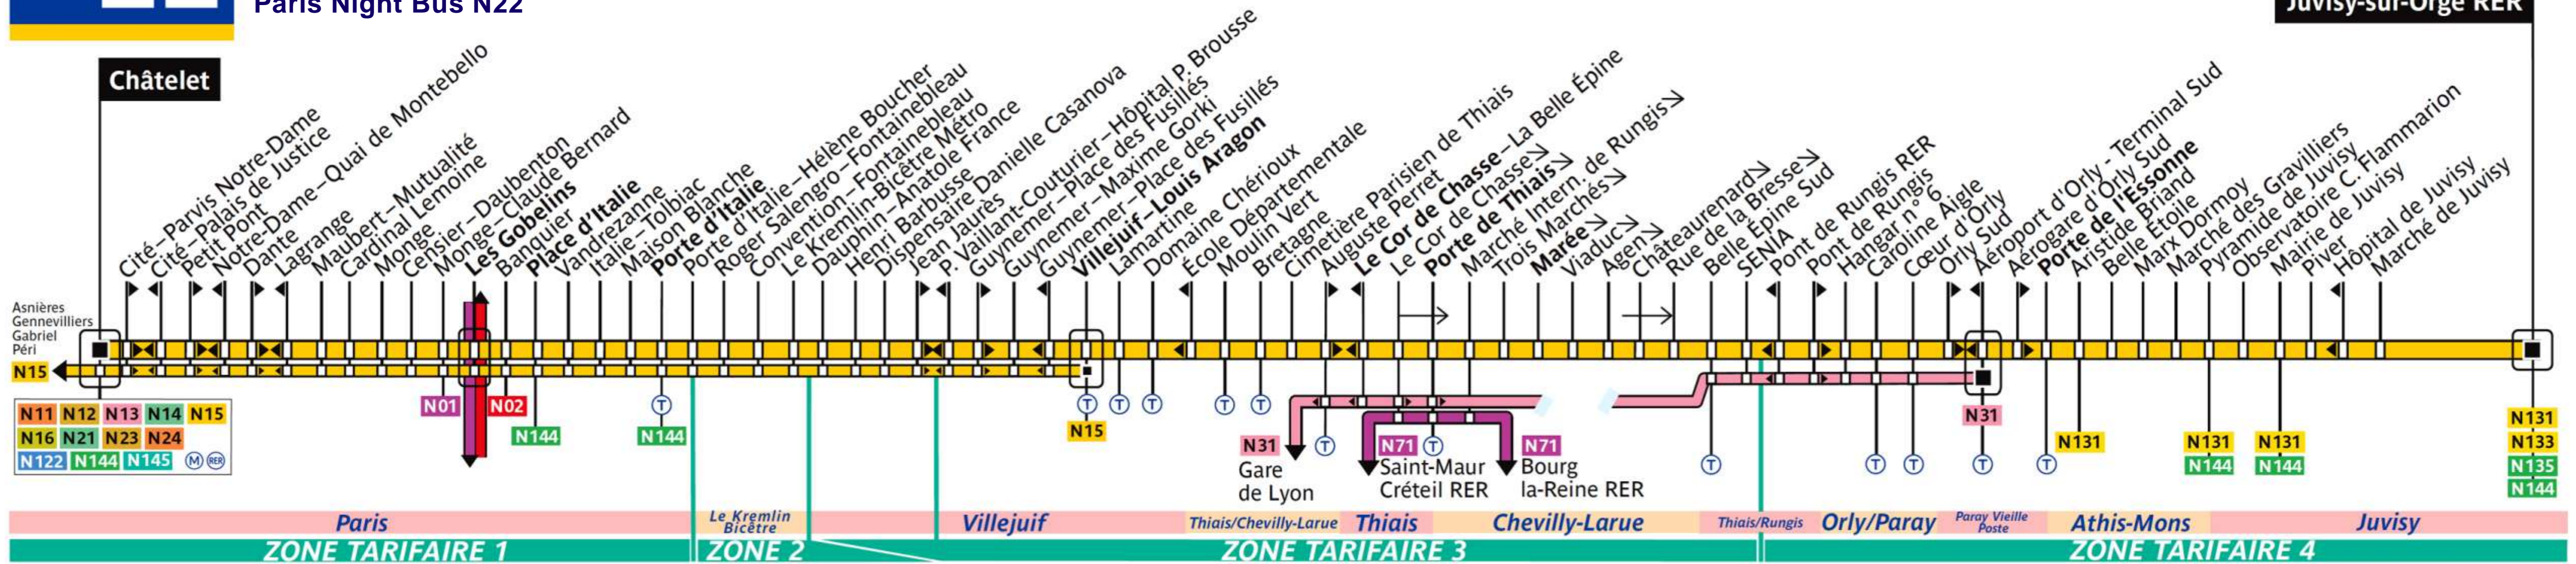

N 22

Via - EUtouring.com
Reproduced with Permission

Paris Night Bus N22

Juvisy-sur-Orge RER

Châtelet

Asnières
Gennevilliers
Gabriel
Péri

N11	N12	N13	N14	N15
N16	N21	N23	N24	
N122	N144	N145	(M)	(RER)