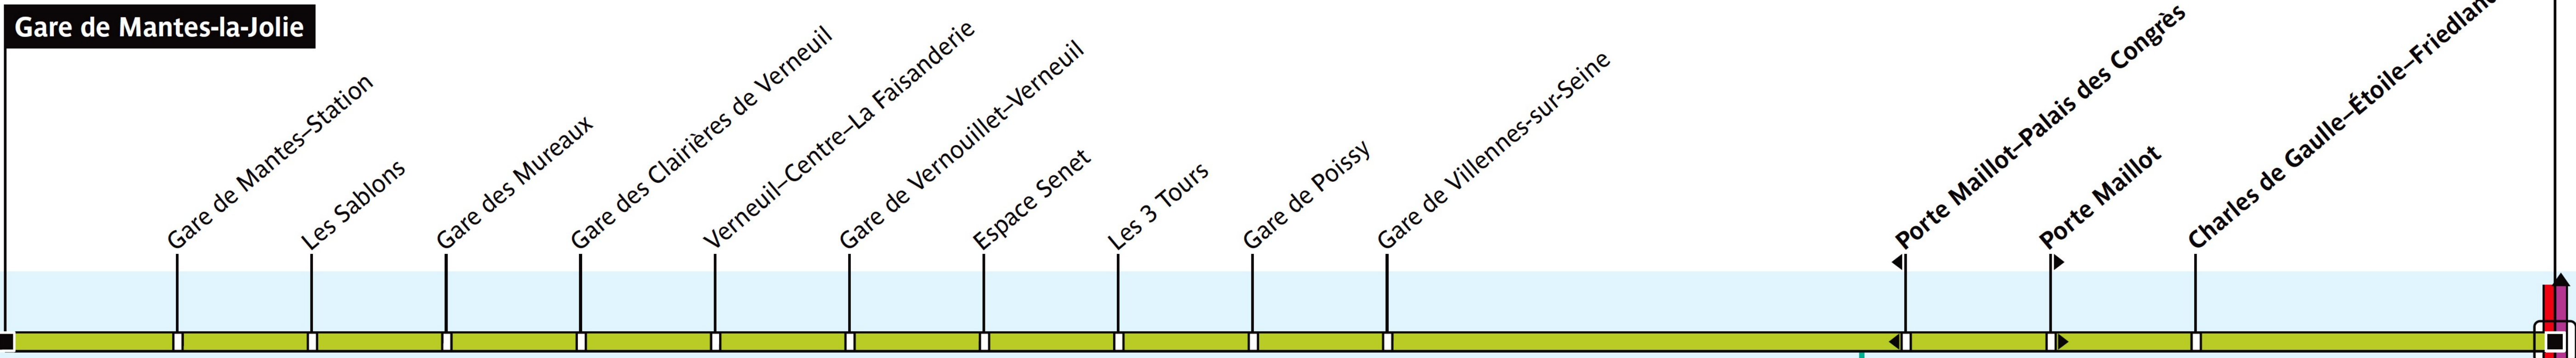

Mantes-la-Jolie | Mantes-la-Ville | Les Mureaux | Verneuil-sur-Seine | Triel-sur-Seine | Carrières-sous-Poissy | Poissy | Villennes-sur-Seine

Paris

ZONE TARIFAIRE 5

ZONE TARIFAIRE 1

N01	N02	N15	N16	N51
N52	N53	N150	N152	
N153	N154	M	RER