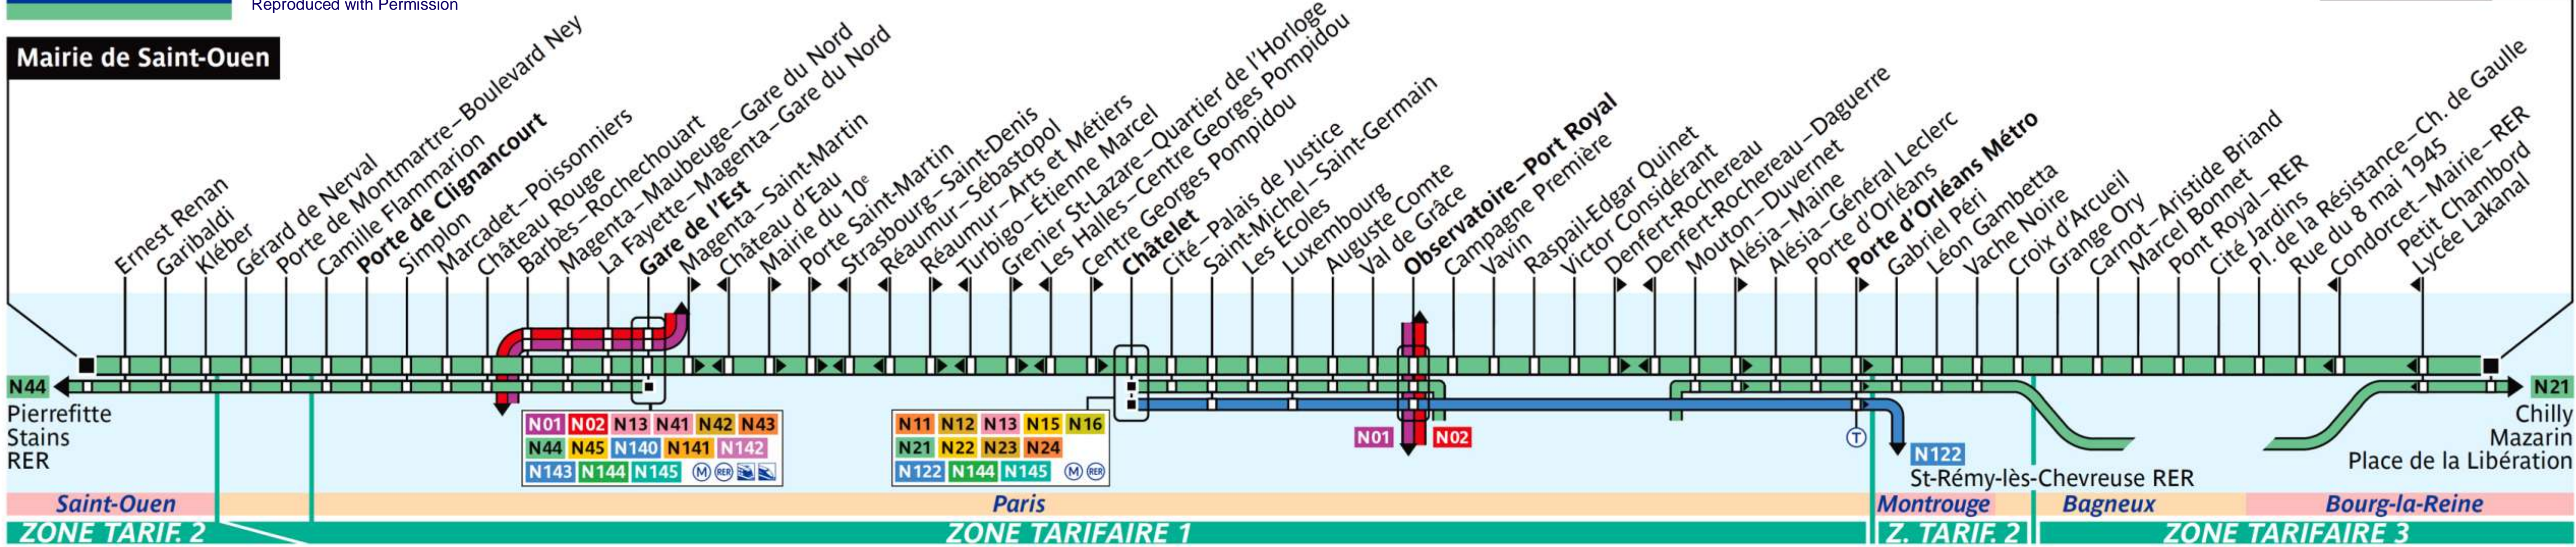

N14

Paris Night Bus N14

Reproduced with Permission

Via - EUtouring.com

Bourg-la-Reine RER

Mairie de Saint-Ouen

N44
Pierrefitte
Stains
RER

Saint-Ouen
ZONE TARIF. 2

N01	N02	N13	N41	N42	N43
N44	N45	N140	N141	N142	
N143	N144	N145	(M)	(RER)	

N11	N12	N13	N15	N16
N21	N22	N23	N24	
N122	N144	N145	(M)	(RER)

N01 N02

N122
St-Rémy-lès-Chevreuse RER
Montrouge

Bagneux

Bourg-la-Reine
ZONE TARIFAIRE 3