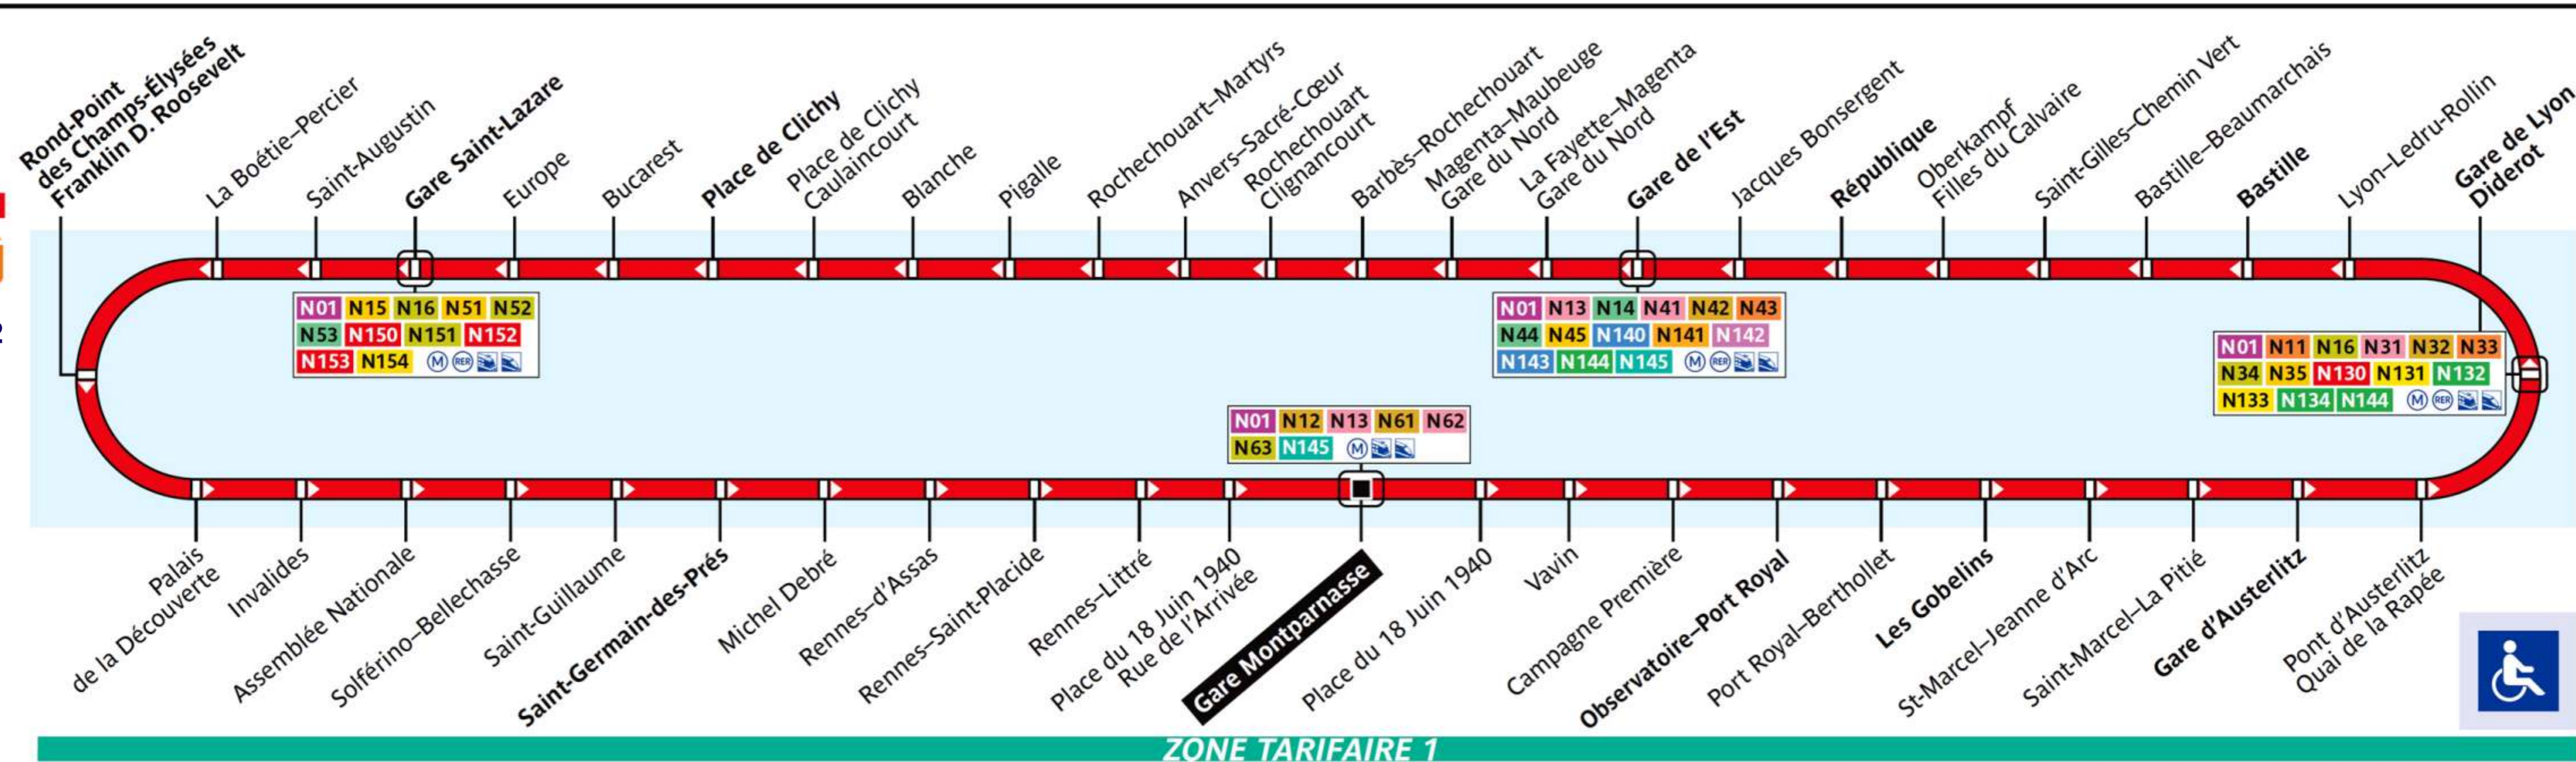

N02

CIRCULAIRE EXTÉRIEURE

Paris Night Bus N02

Via - EUtouring.com
Reproduced with Permission

ZONE TARIFAIRE 1