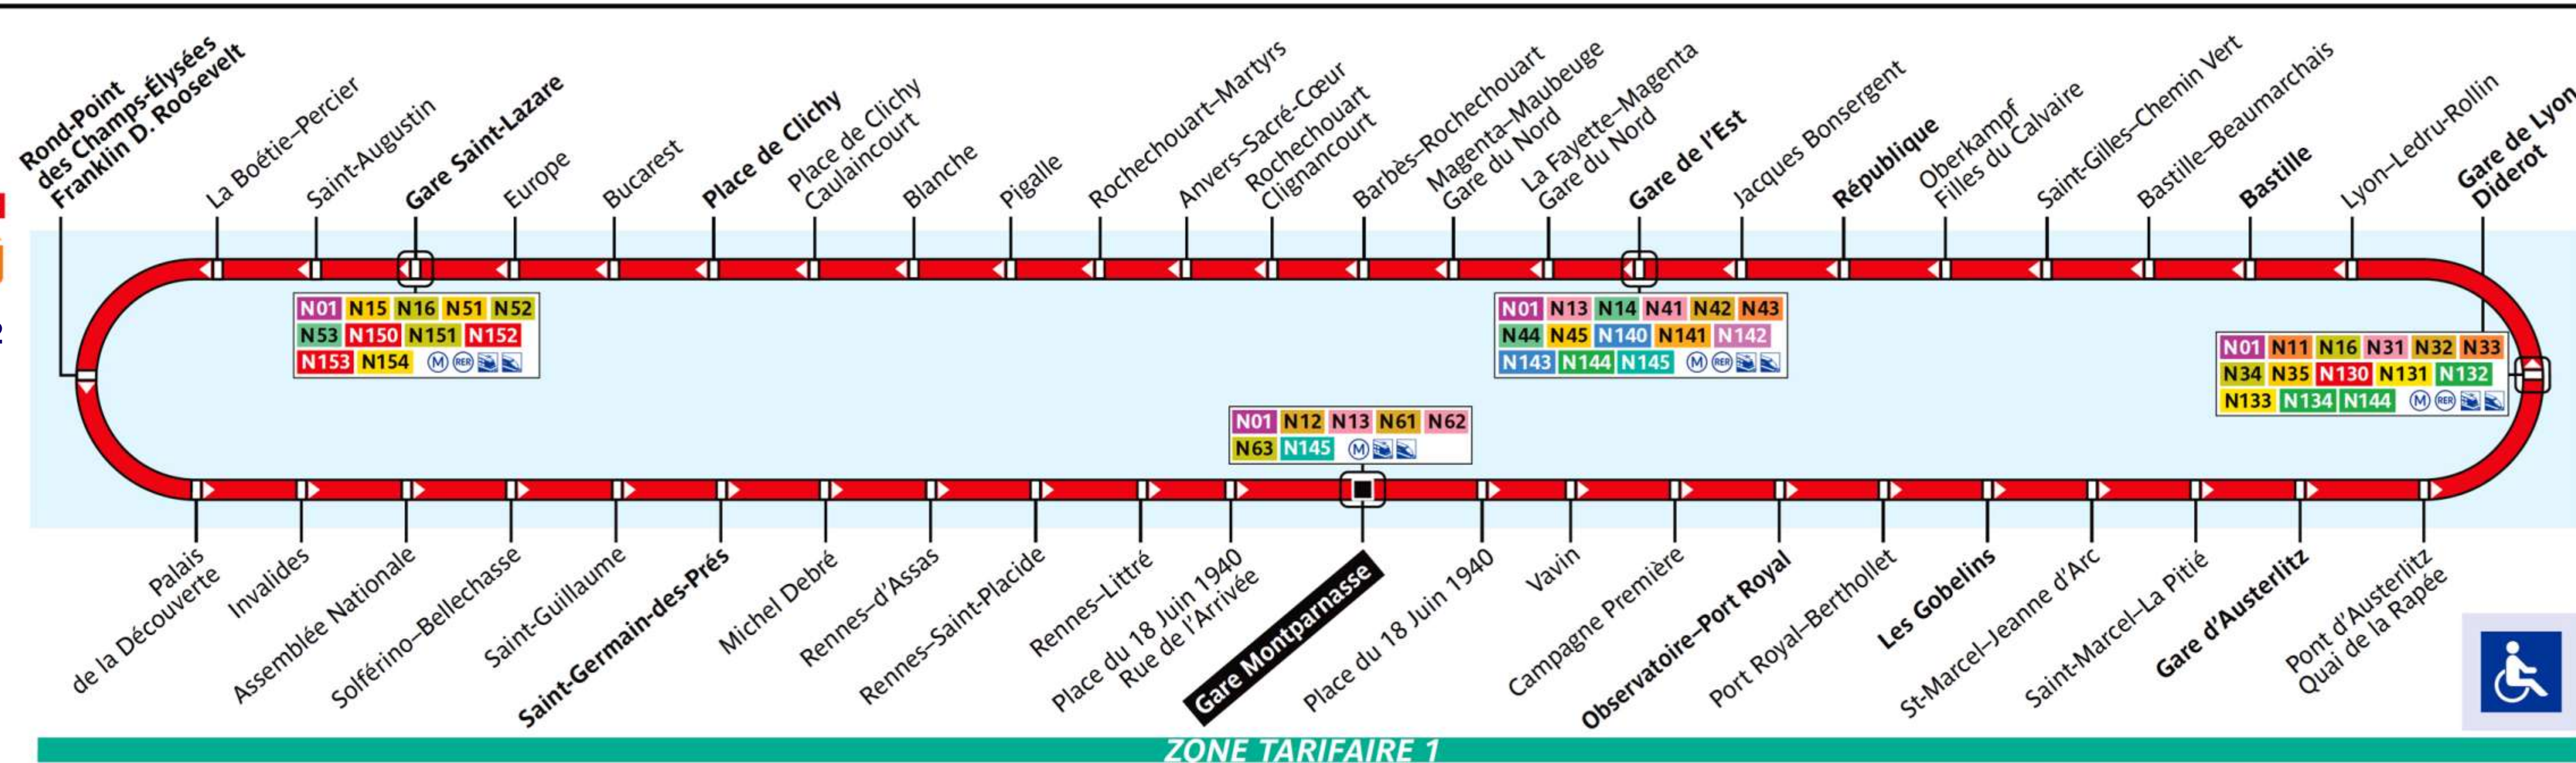

# N02

CIRCULAIRE EXTÉRIEURE

## Paris Night Bus N02

Via - [EUtouring.com](http://EUtouring.com)  
Reproduced with Permission

ZONE TARIFAIRE 1