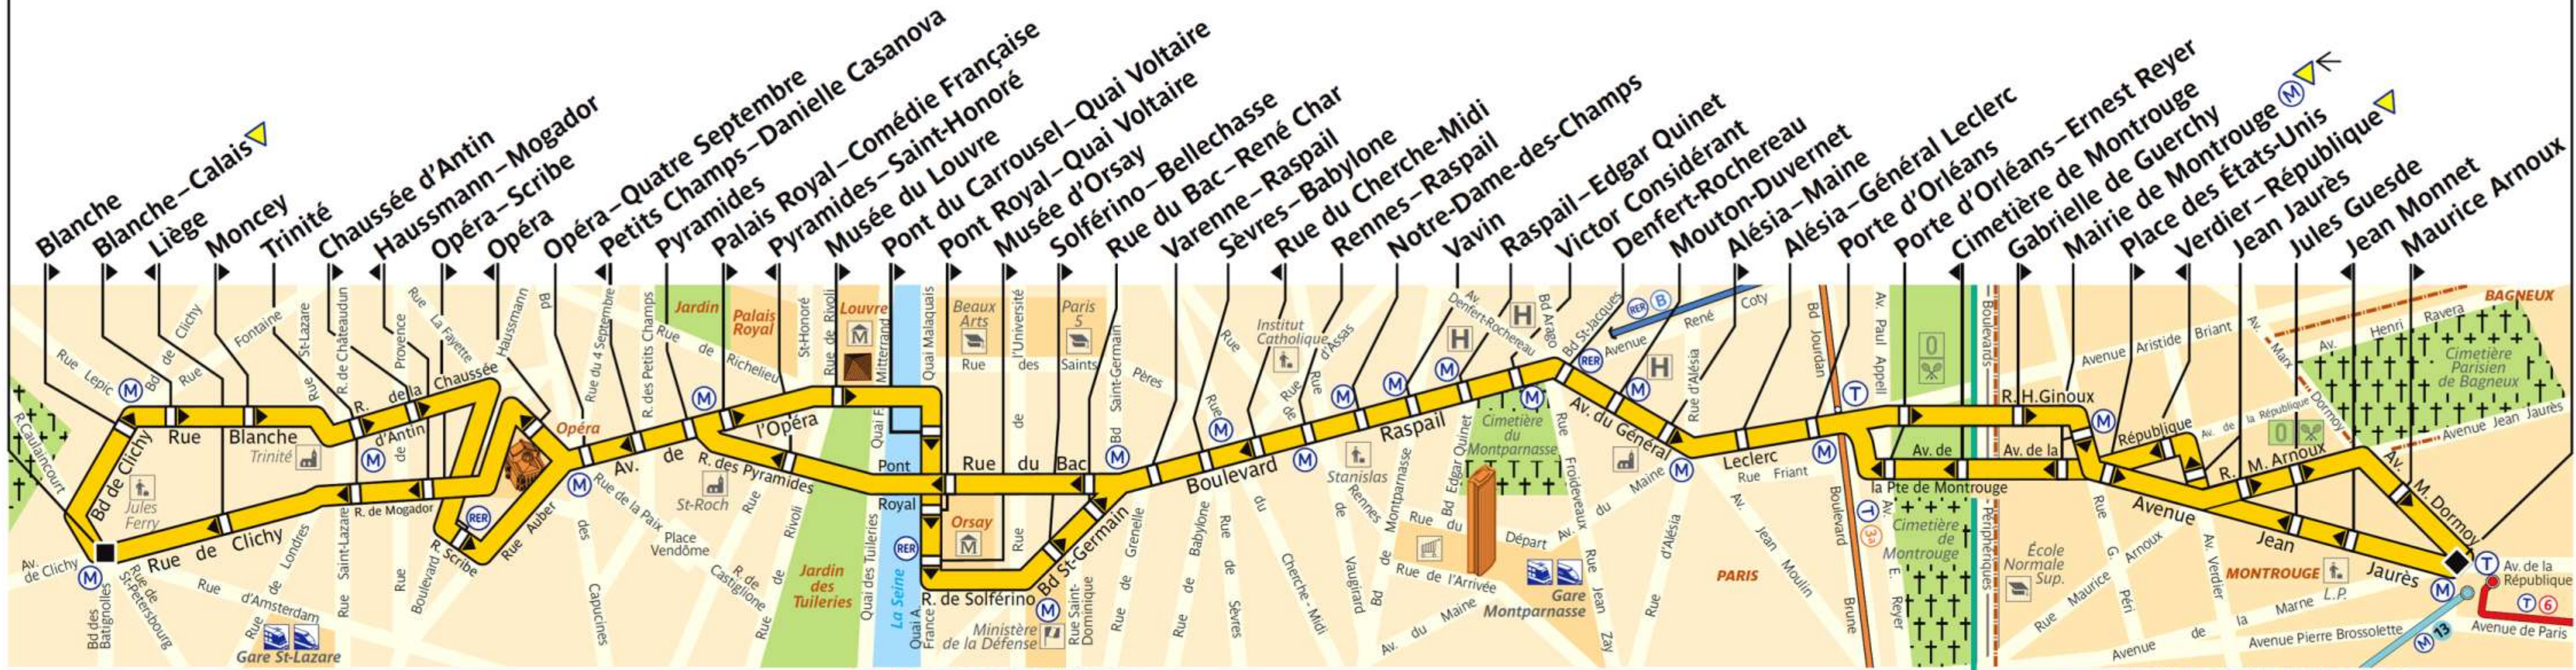

# 68

RATP Paris Bus 68

Via - EUtouring.com  
Reproduced with Permission

Place de Clichy

Châtillon – Montrouge

ZONE TARIFAIRE 1

ZONE TARIFAIRE 2