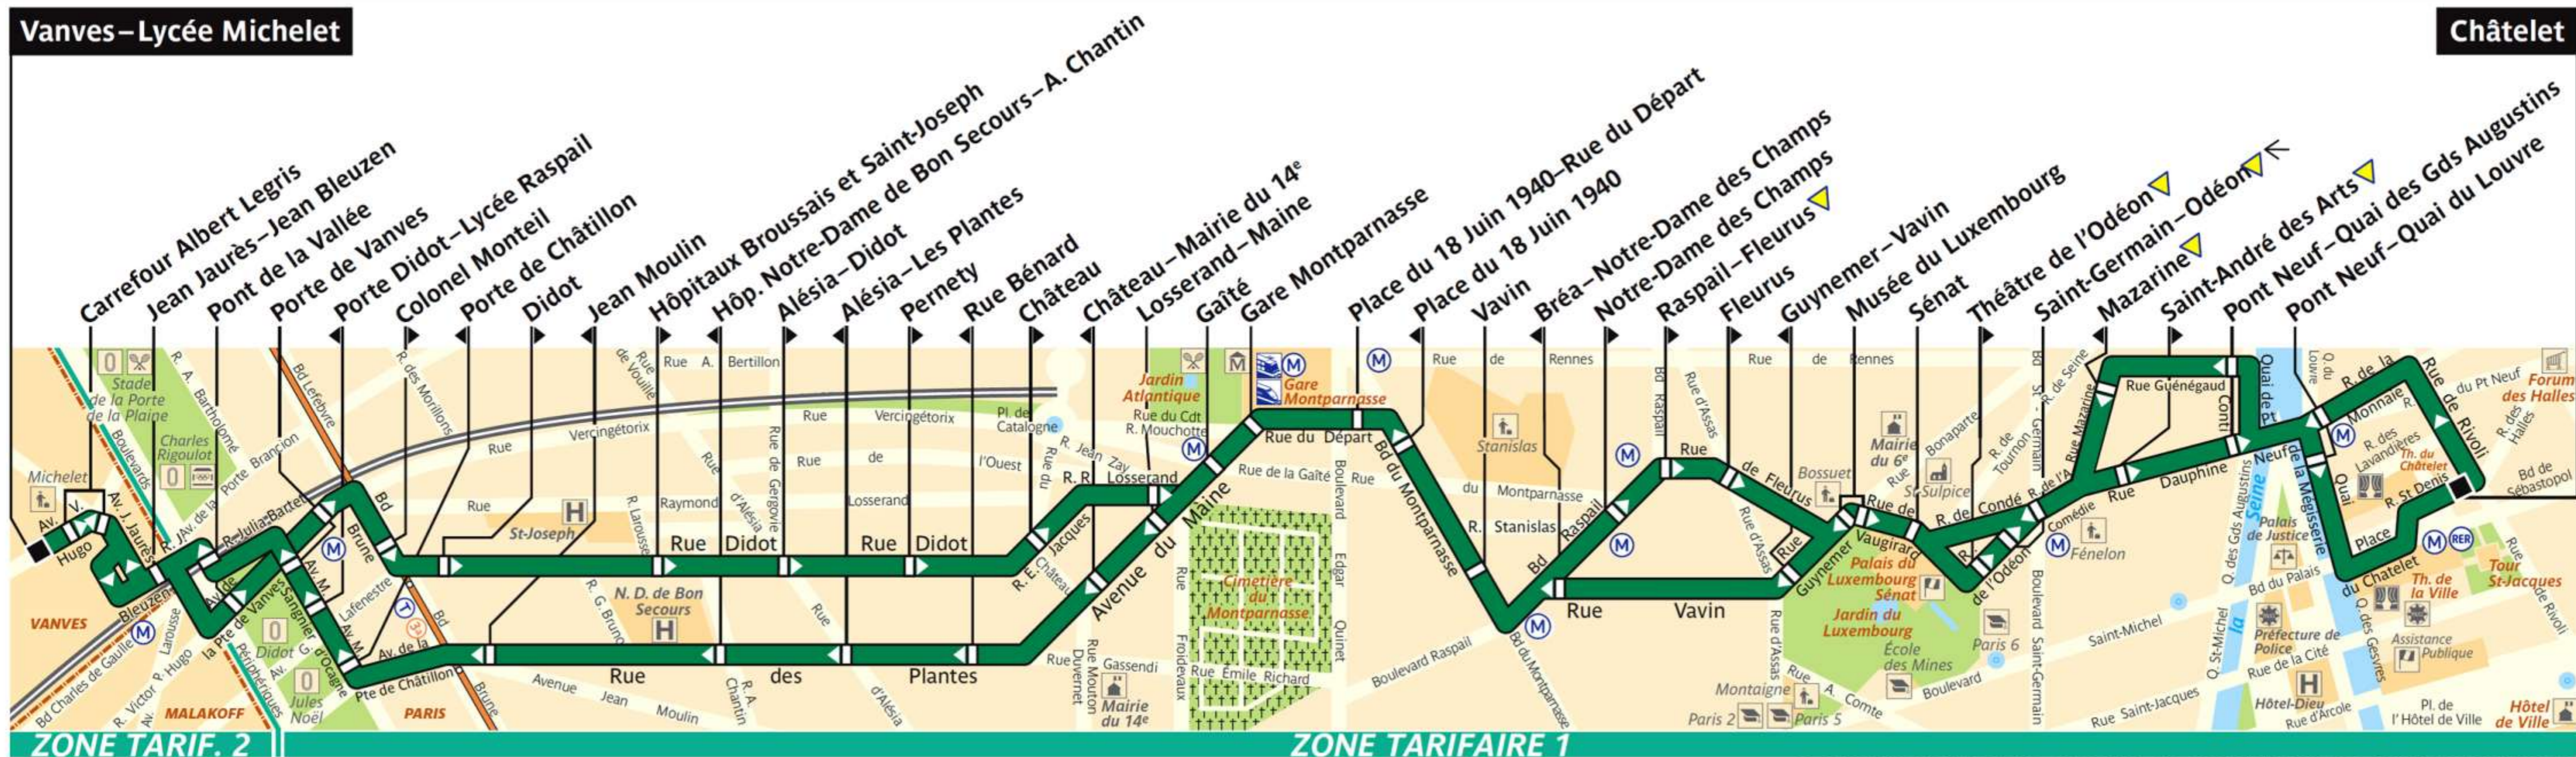

58

RATP Paris Bus 58

Via - EUtouring.com
Reproduced with Permission

Arrêt non accessible aux UFR

Vanves – Lycée Michelet

Châtelet

ZONE TARIF. 2

ZONE TARIFAIRE 1