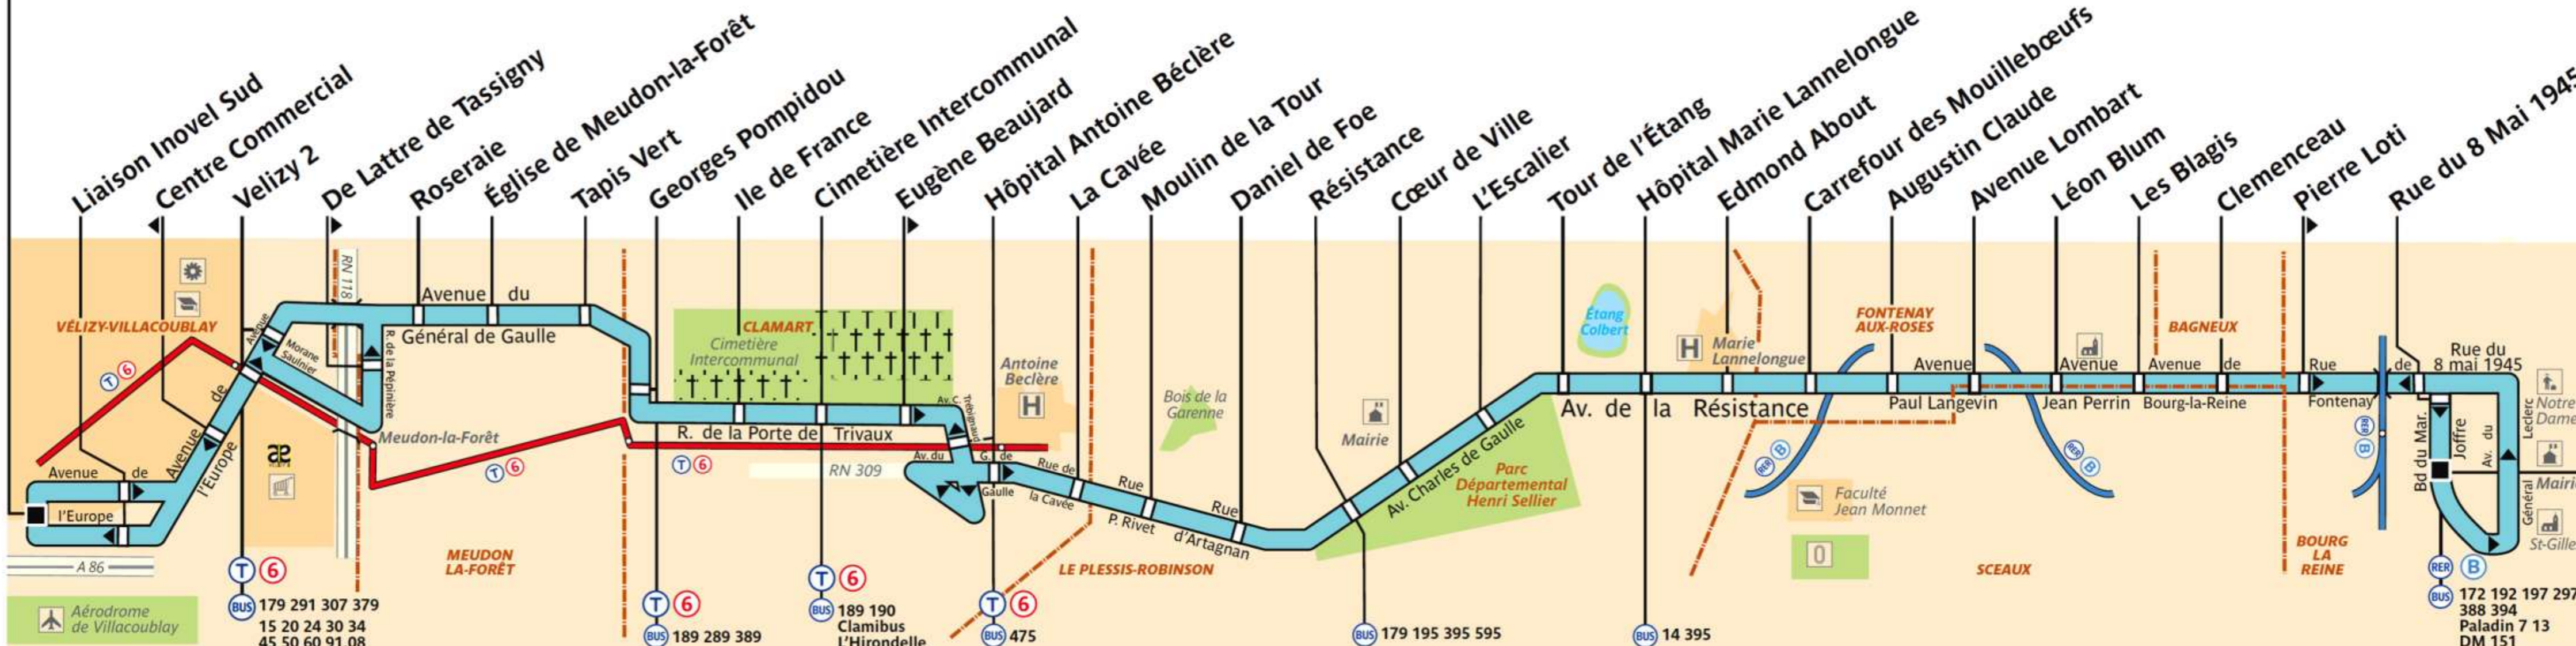

390

RATP Paris Bus 390

Via - EUtouring.com
Reproduced with Permission

Vélizy-Europe Sud

Bourg-la-Reine RER

ZONE TARIFAIRE 3