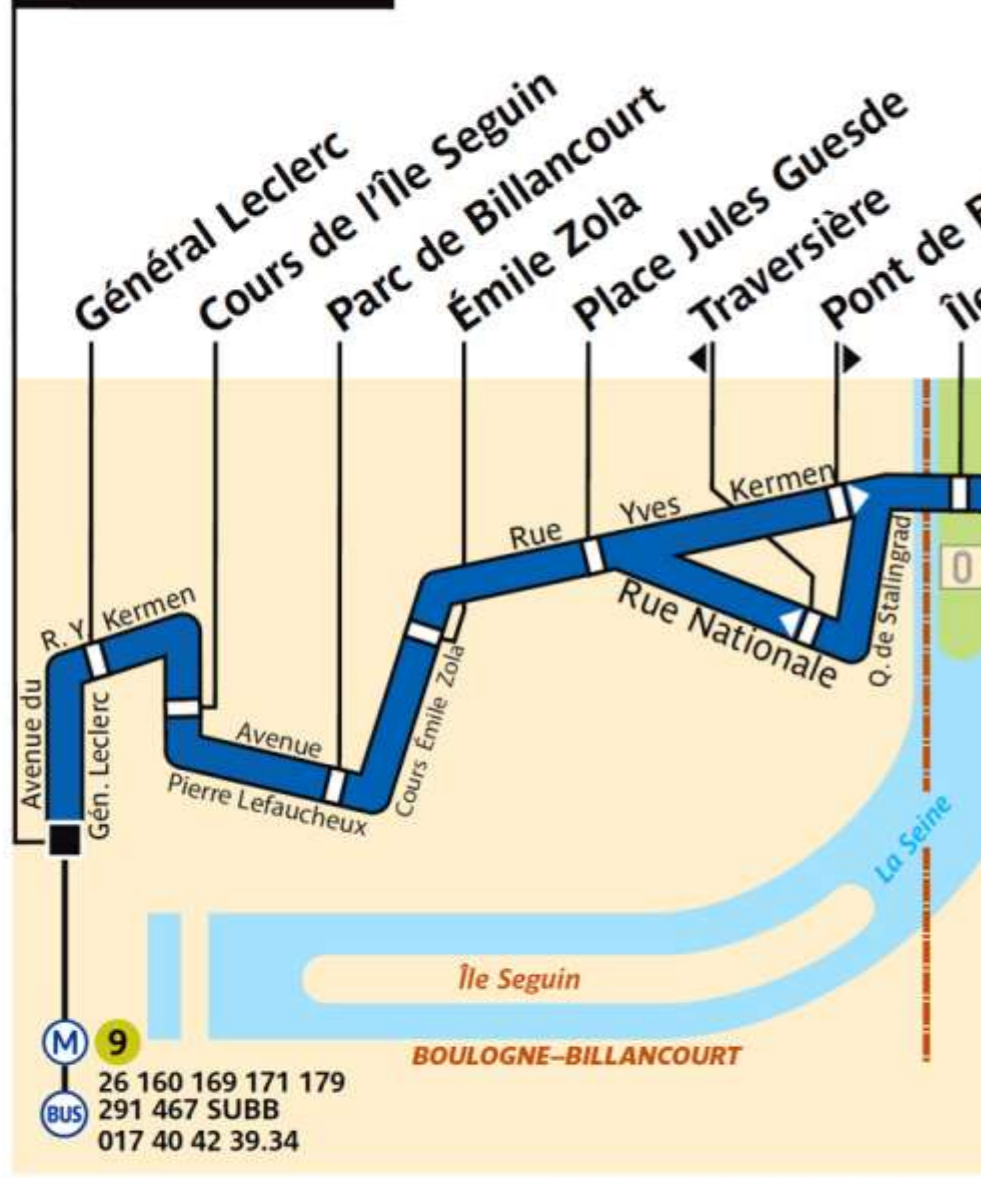

# 389

RATP Paris Bus 389

Via - EUtouring.com  
Reproduced with Permission

## Pont de Sèvres