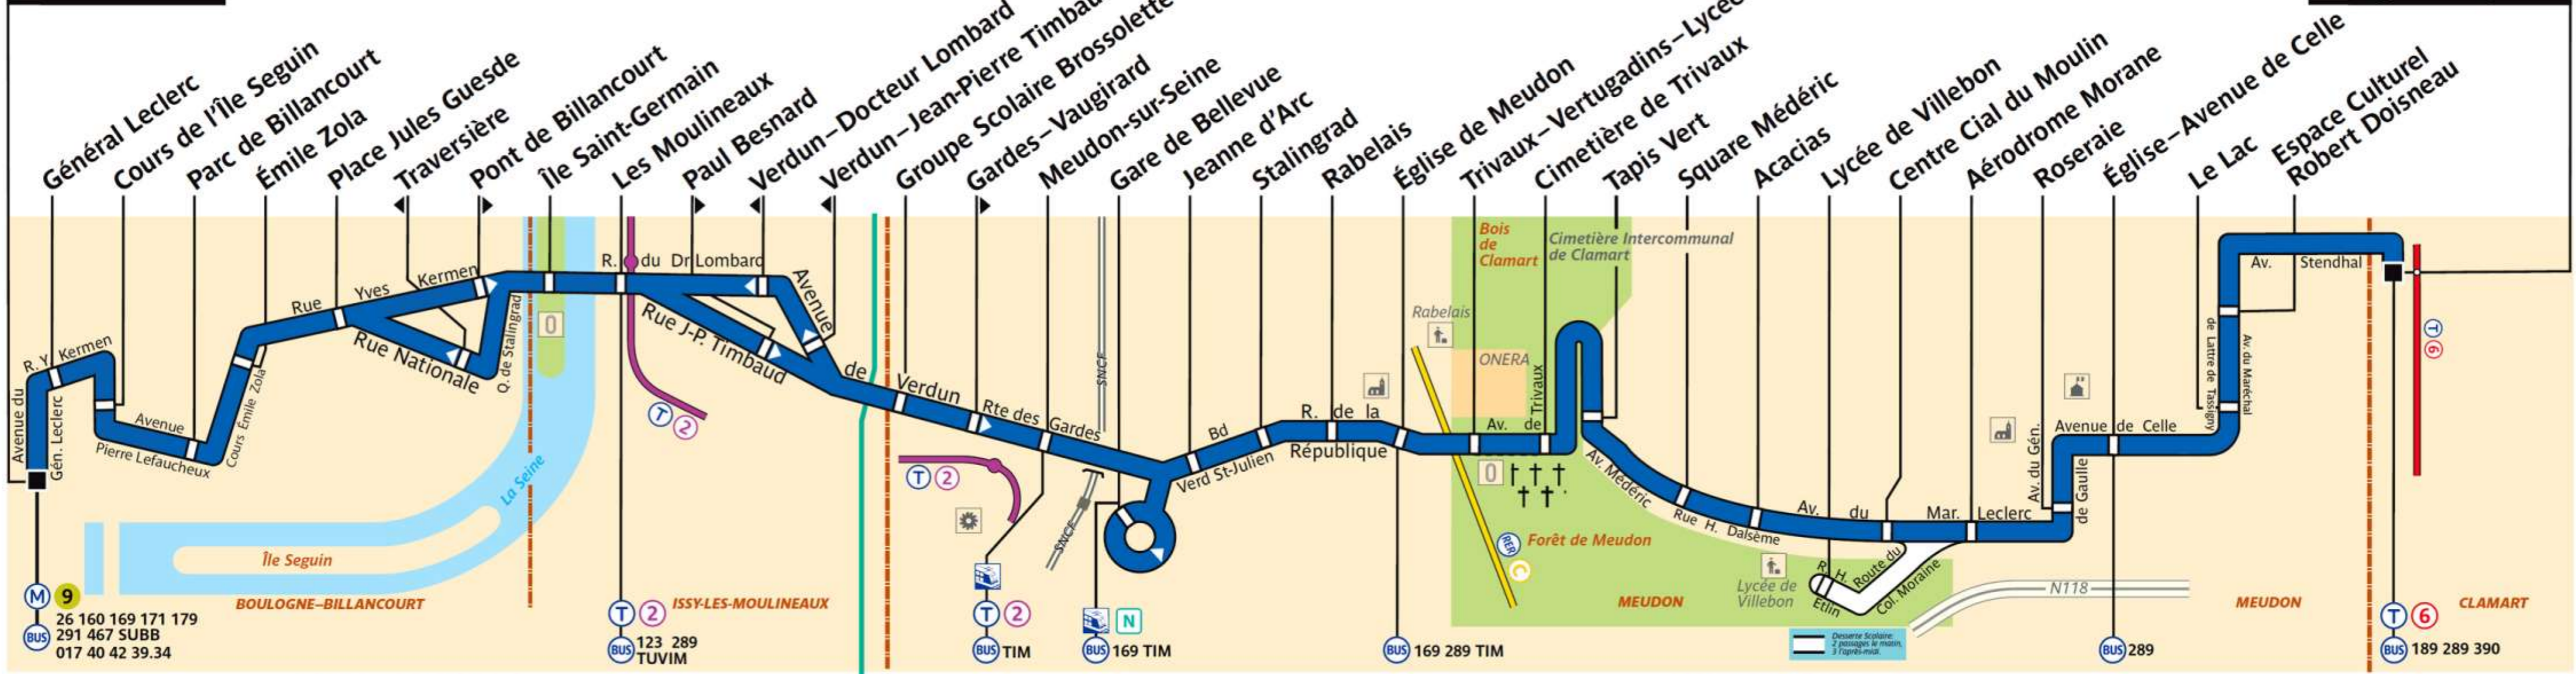

389

RATP Paris Bus 389

Via - EUtouring.com
Reproduced with Permission

Pont de Sèvres

Georges Pompidou

ZONE TARIFAIRE 2

ZONE TARIFAIRE 3