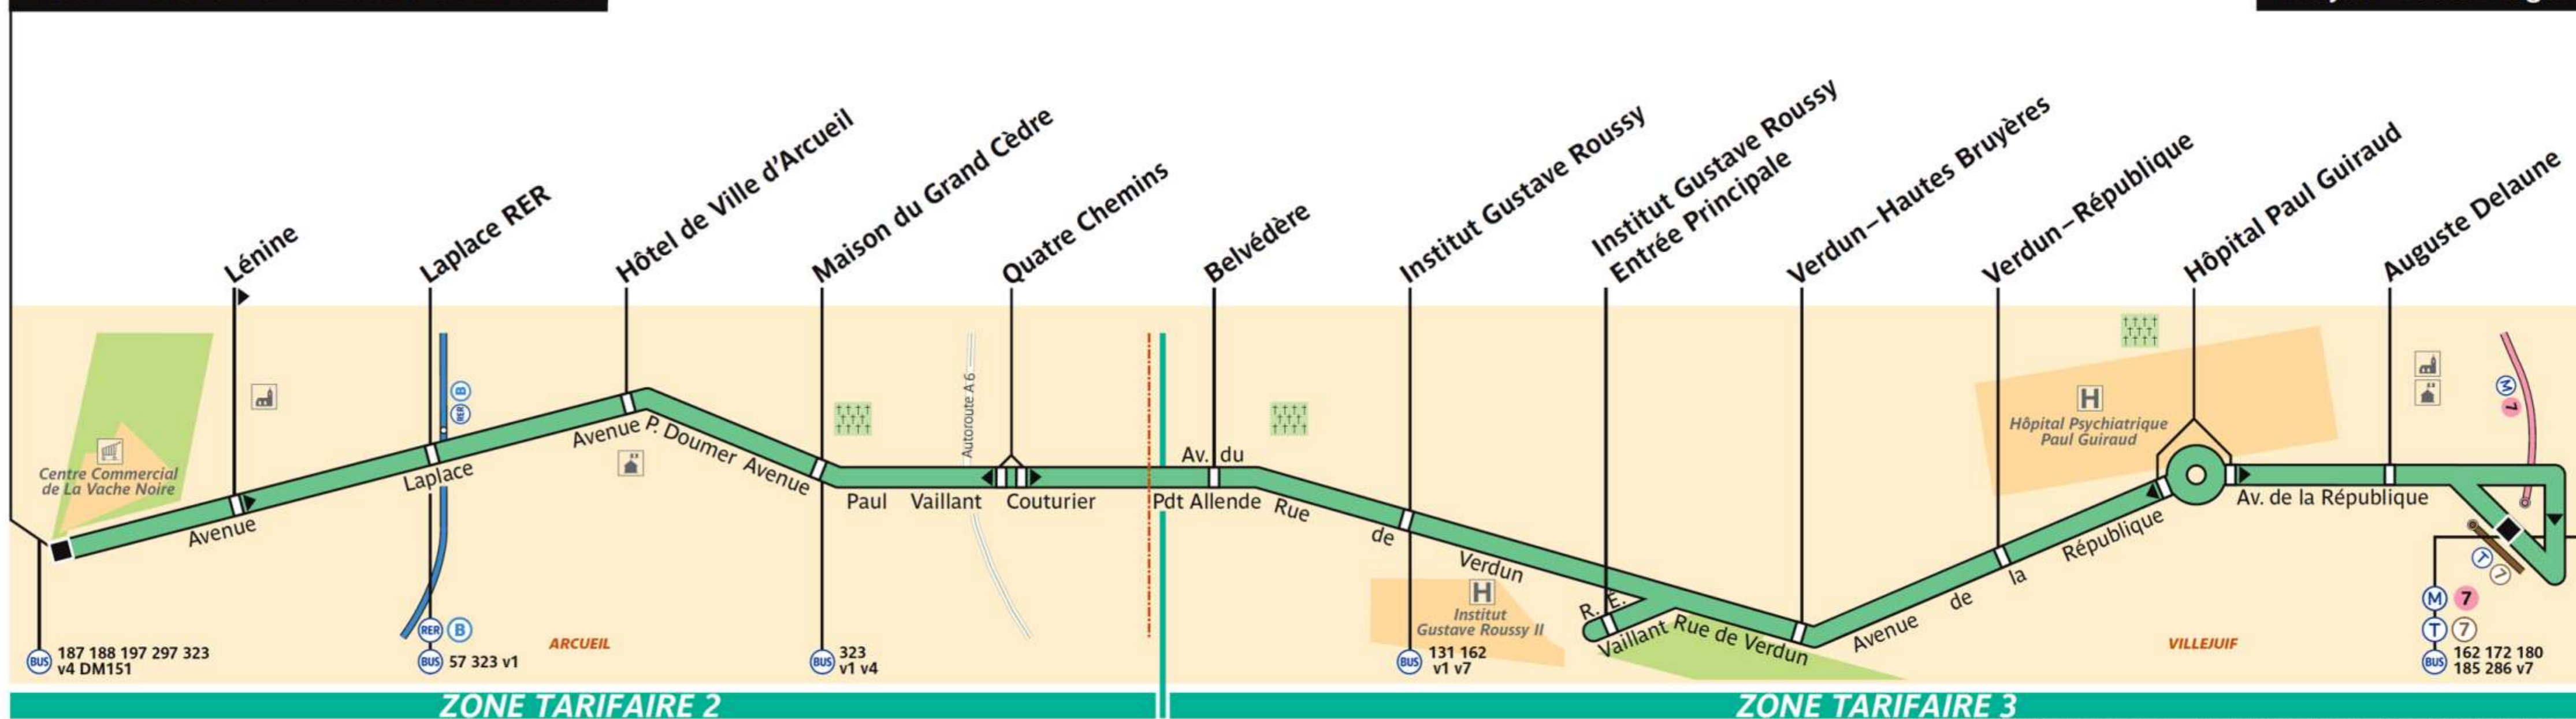

380

RATP Paris Bus 380

Via - EUtouring.com
Reproduced with Permission

Arcueil – Vache Noire – Centre Commercial

Villejuif – Louis Aragon

187 188 197 297 323
v4 DM151

57 323 v1

323
v1 v4

131 162
v1 v7

162 172 180
185 286 v7

ZONE TARIFAIRE 2

ZONE TARIFAIRE 3