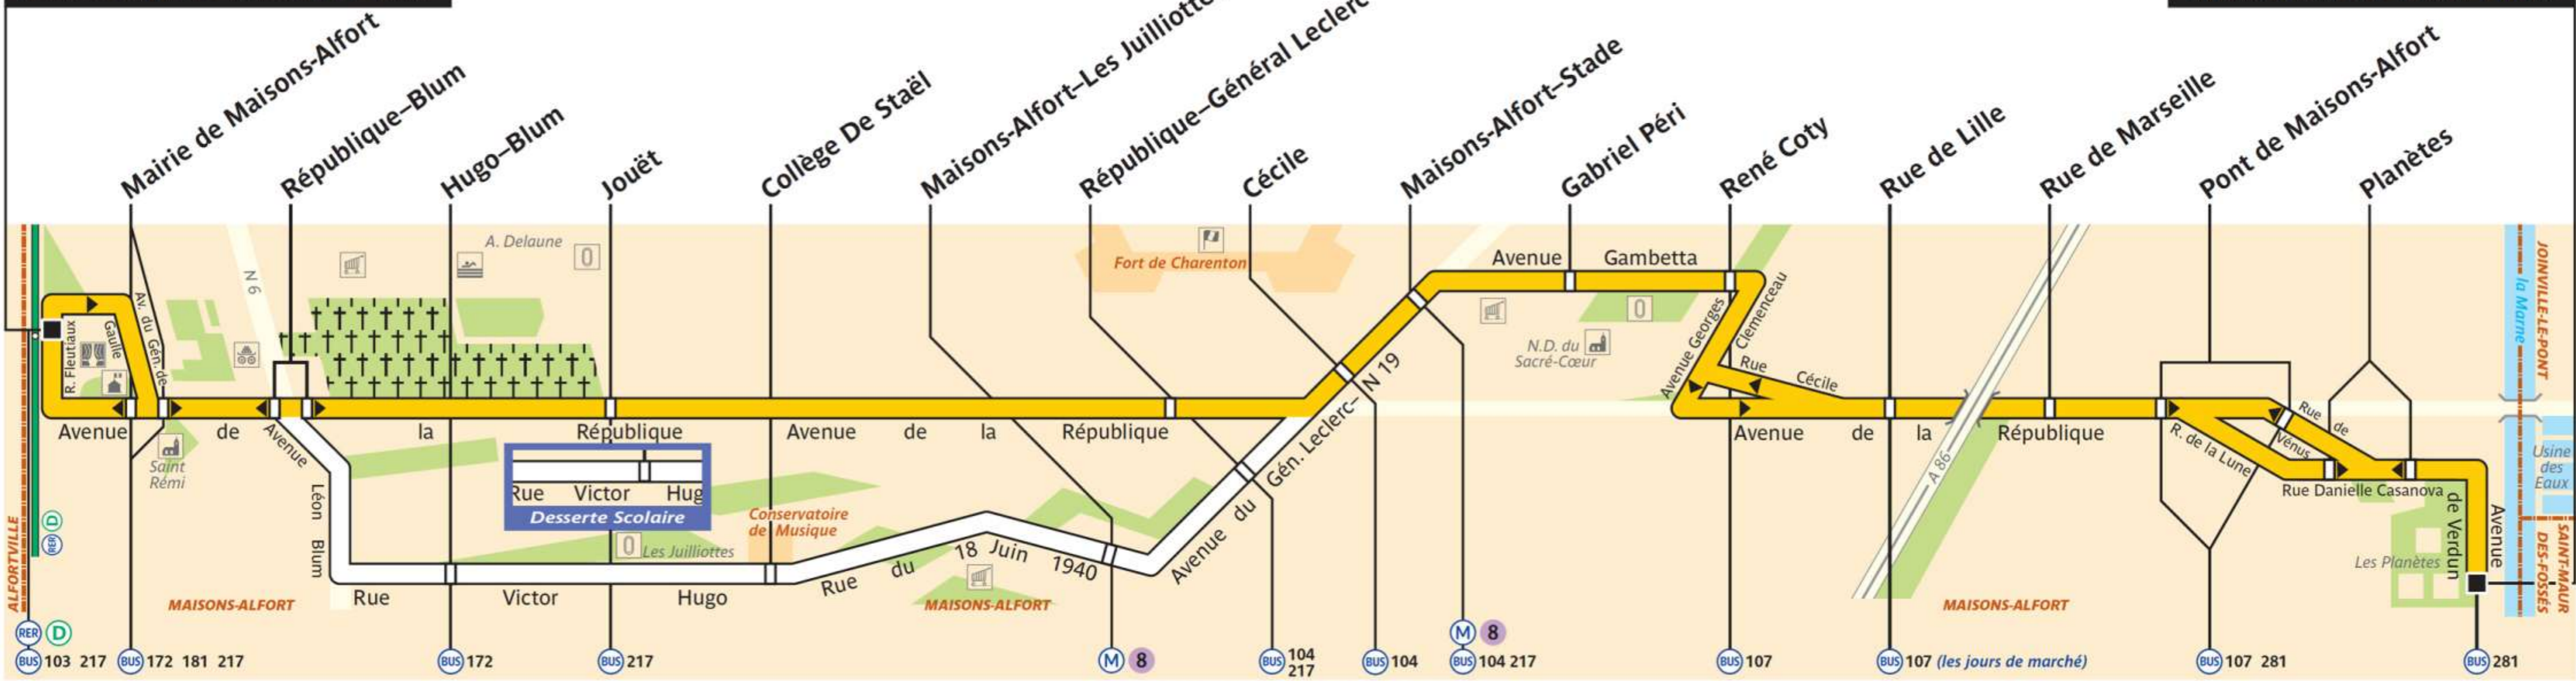

372

RATP Paris Bus 372

Via - EUtouring.com
Reproduced with Permission

Maisons-Alfort-Alfortville RER

Maisons-Alfort-Louis Fliche