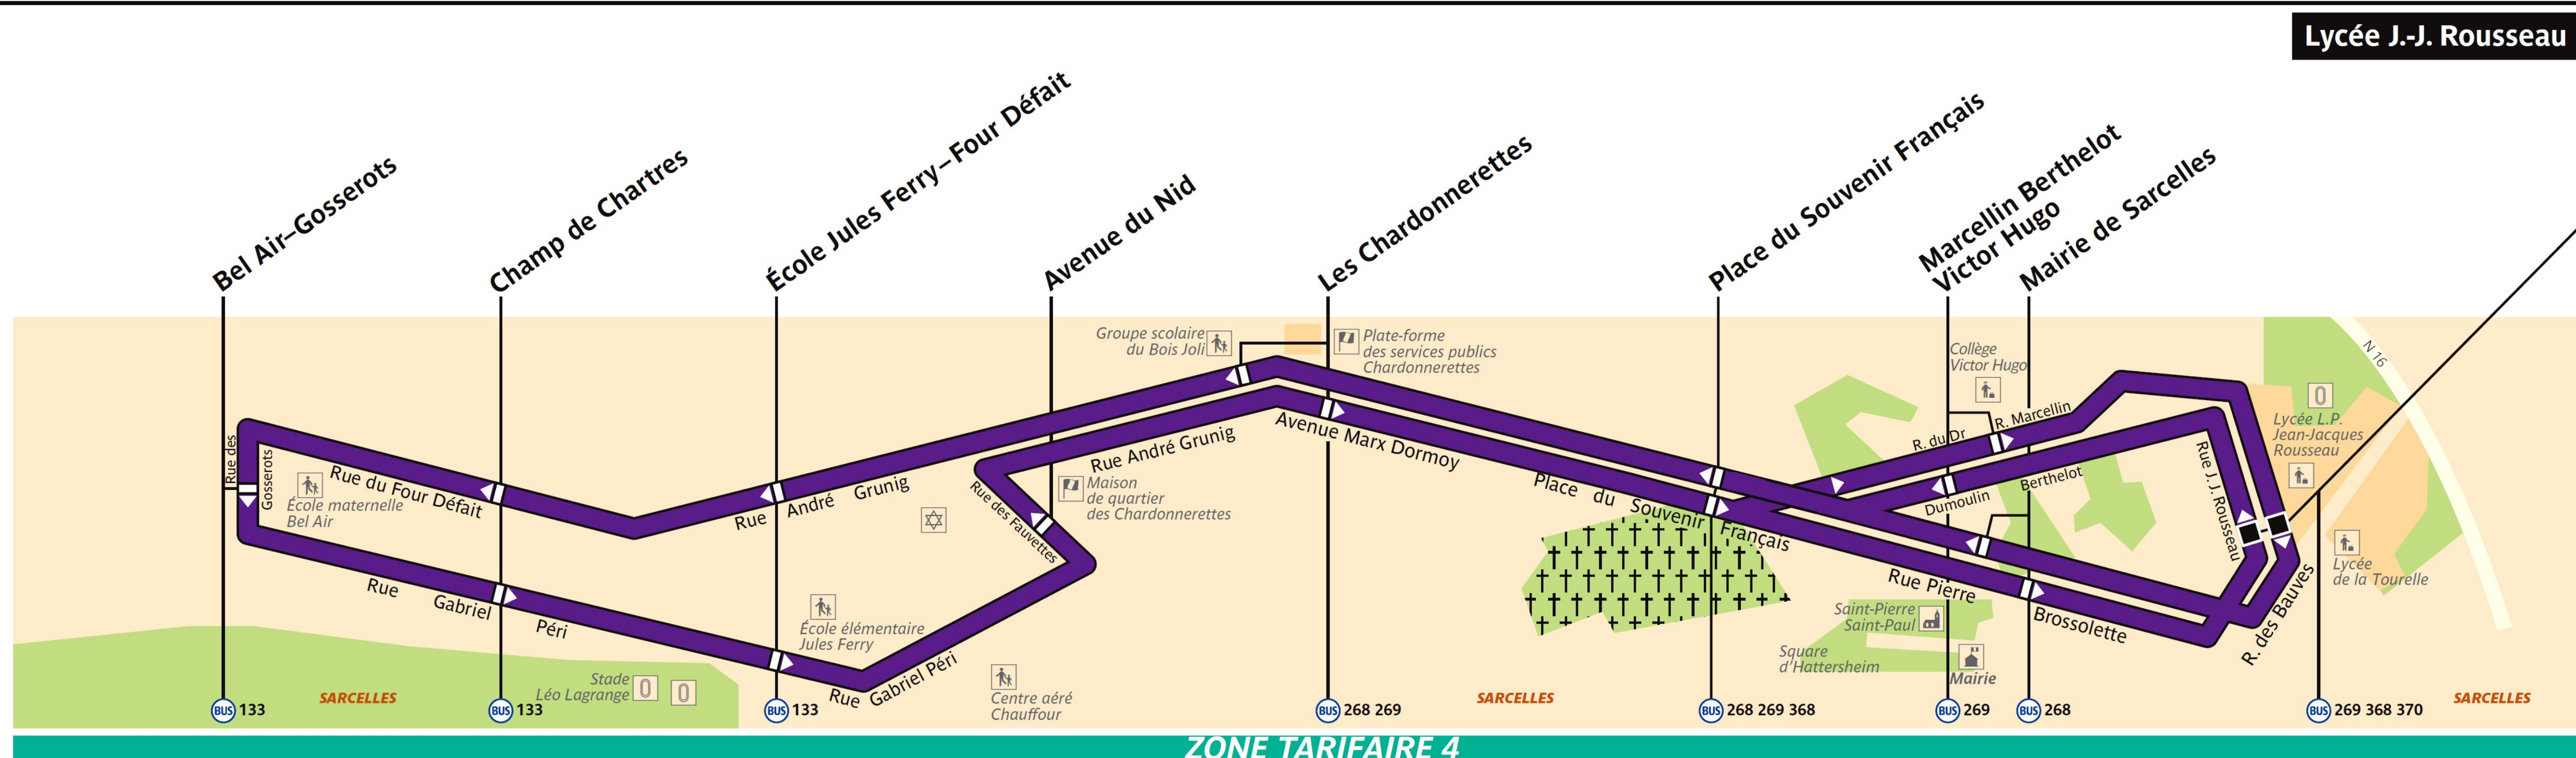

# 355

RATP Paris Bus 355

Via - EUtouring.com  
Reproduced with Permission

Lycée J.-J. Rousseau

ZONE TARIFAIRE 4