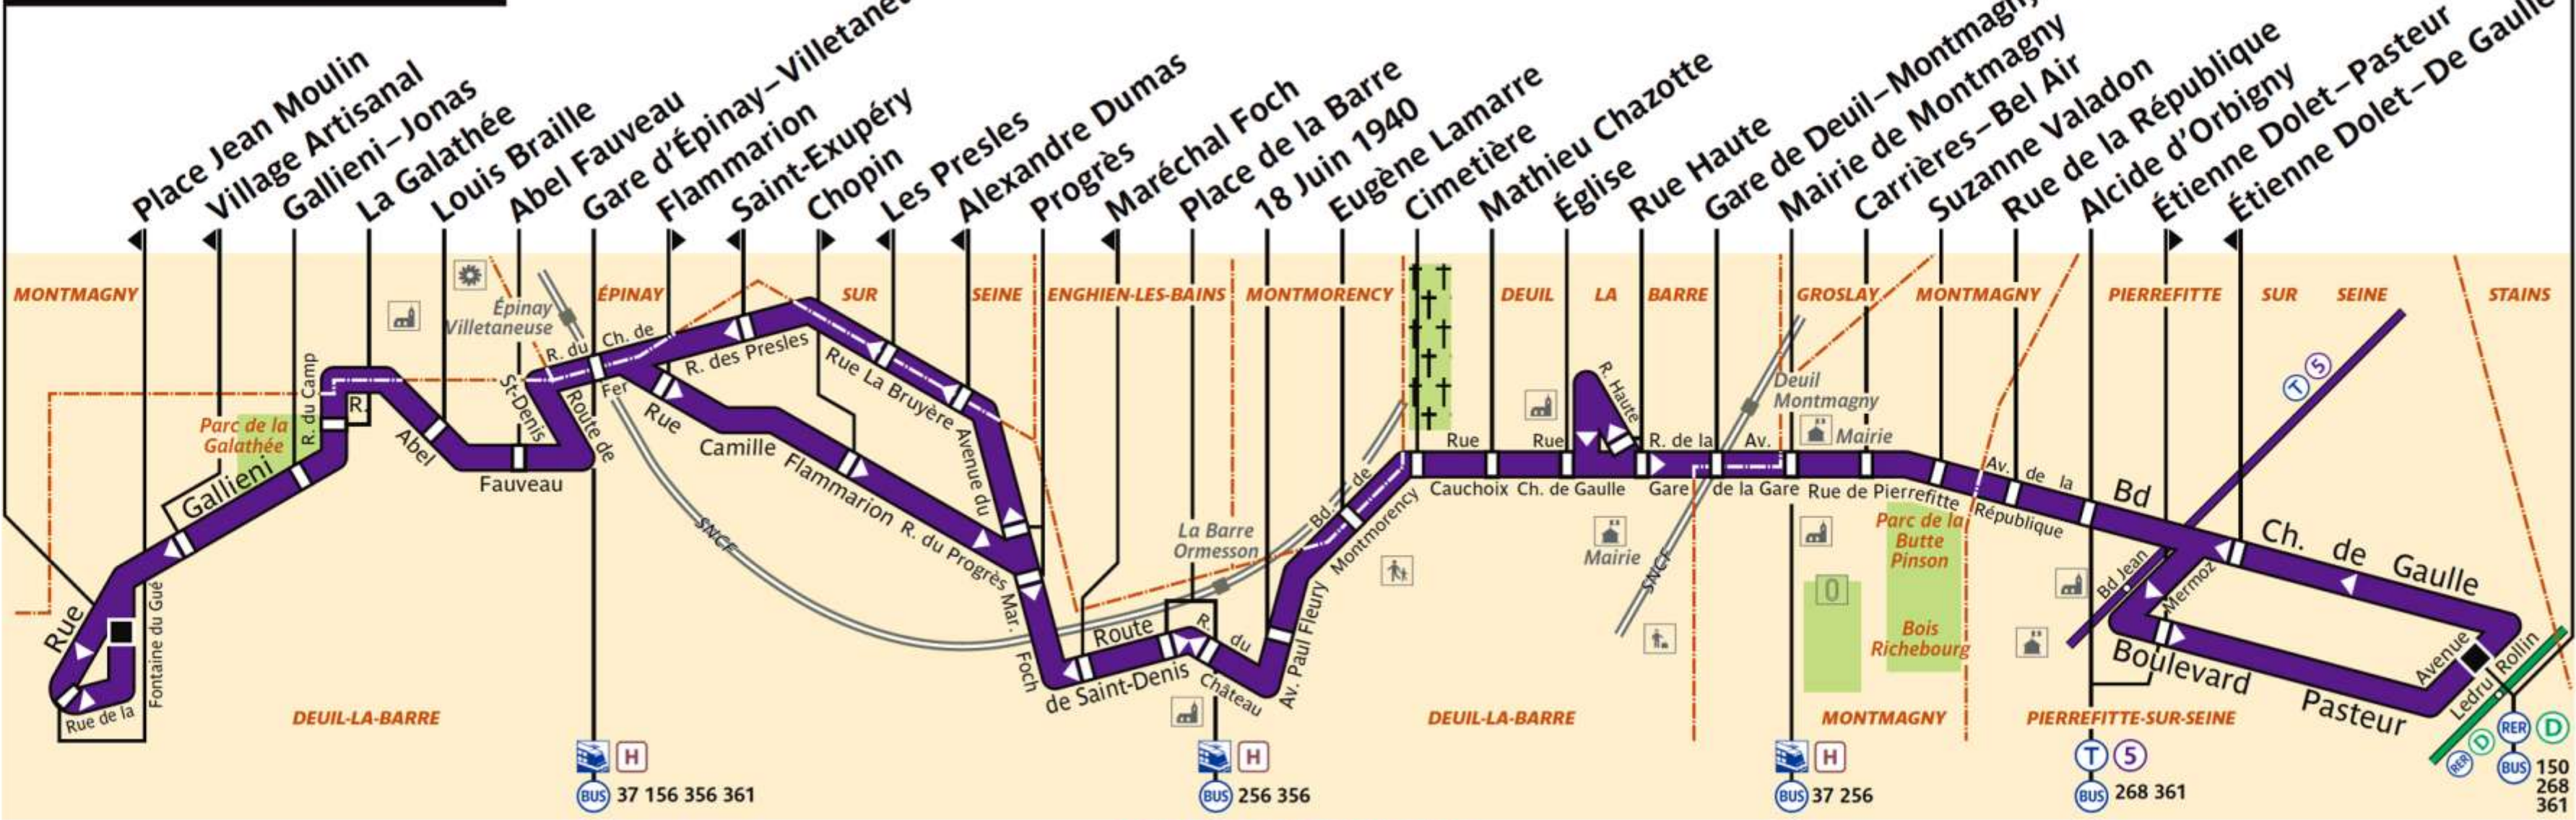

337

RATP Paris Bus 337

Via - EUtouring.com
Reproduced with Permission

Deuil-la-Barre Zone Artisanale du Moutier

Gare de Pierrefitte – Stains RER

ZONE TARIFAIRE 4