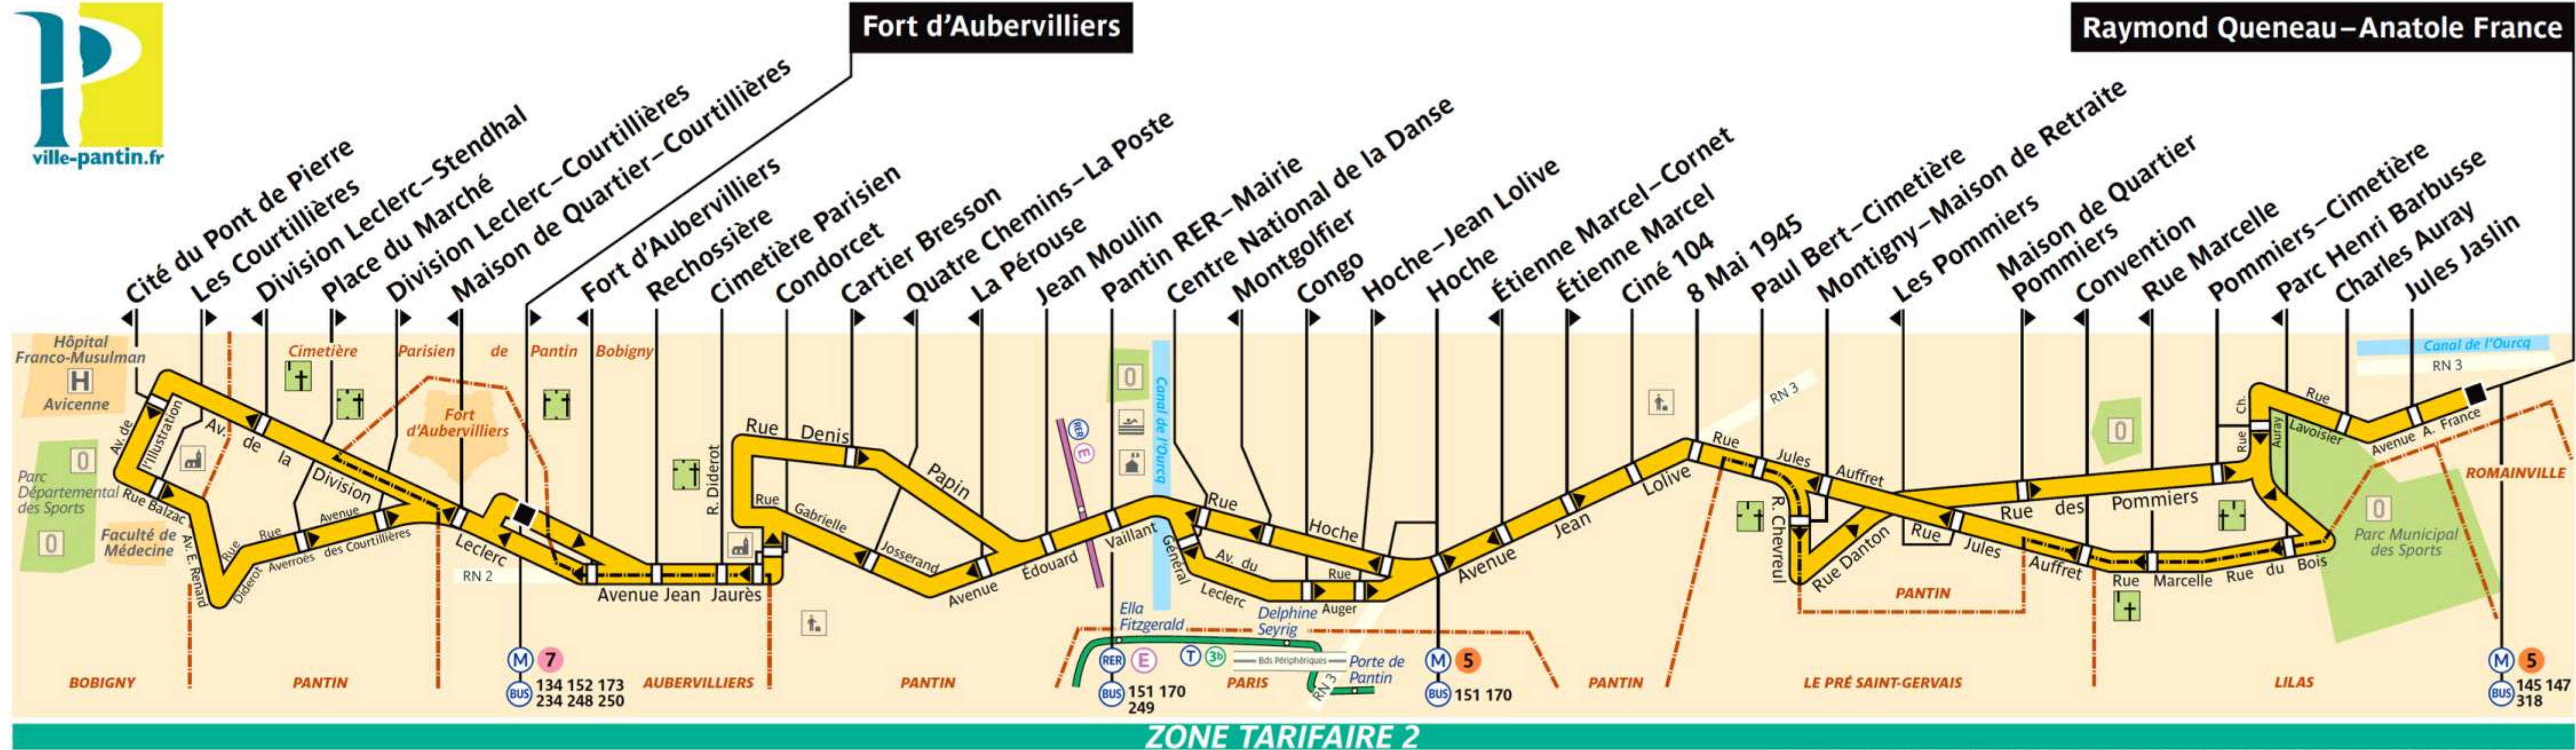

330

RATP Paris Bus 330

Via - EUtouring.com
Reproduced with Permission

ZONE TARIFAIRE 2